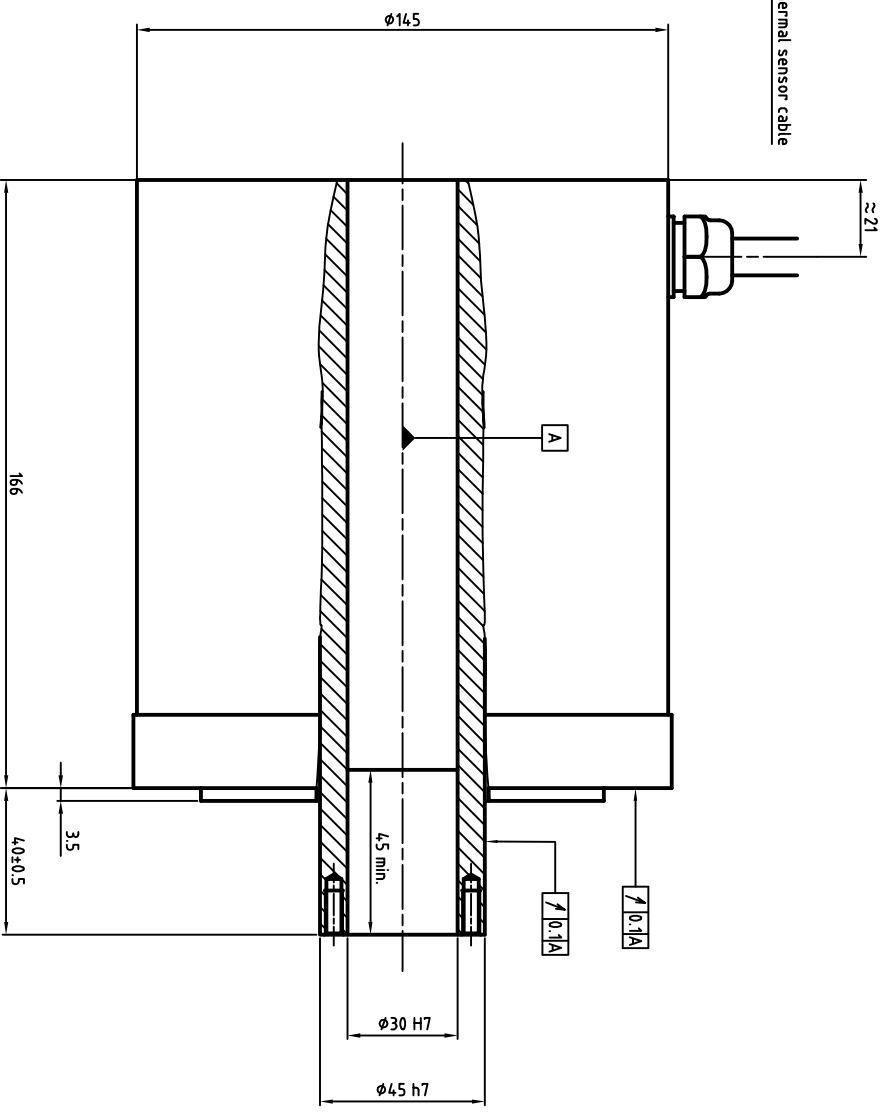

Power cable diameter and section depends on rated current  
 U : Phase 1  
 V : Phase 2  
 W : Phase 3  
 Green/Yellow : Ground

ENCODER SIGNAL COLORS

Wires colors	ERN180	ECN113
White	0V	Up
Brown	Up	0V
Green	A+	A+
Yellow	A-	A-
Pink	B-	B-
Grey	B+	B+
Blue	R+	DATA+
Red	R-	DATA-
Black	Thermal	CLOCK+
Violet	Thermal	CLOCK-
Grey/Pink	N/A	Thermal
Red/Blue	N/A	Thermal