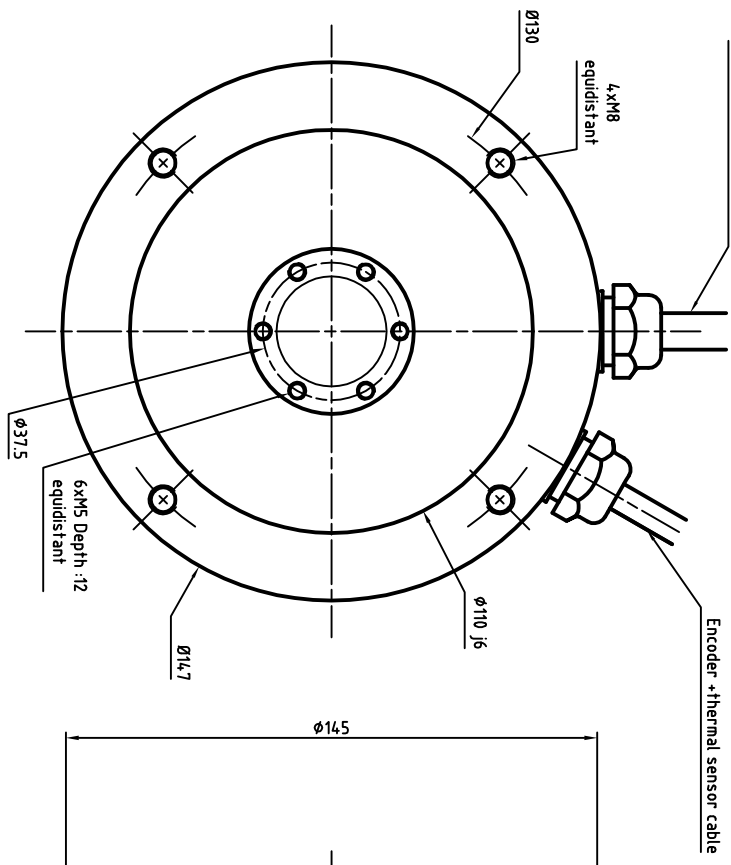

Power cable diameter and section depends on rated current  
 U : Phase 1  
 V : Phase 2  
 W : Phase 3  
 Green/Yellow : Ground

ENCODER SIGNAL COLORS

Wires colors	ERN180	ECN113
White	0V	Up
Brown	Up	0V
Green	A+	A+
Yellow	A-	A-
Pink	B-	B-
Grey	B+	B+
Blue	R+	DATA+
Red	R-	DATA-
Black	Thermal	CLOCK+
Violet	Thermal	CLOCK-
Grey/Pink	N/A	Thermal
Red/Blue	N/A	Thermal