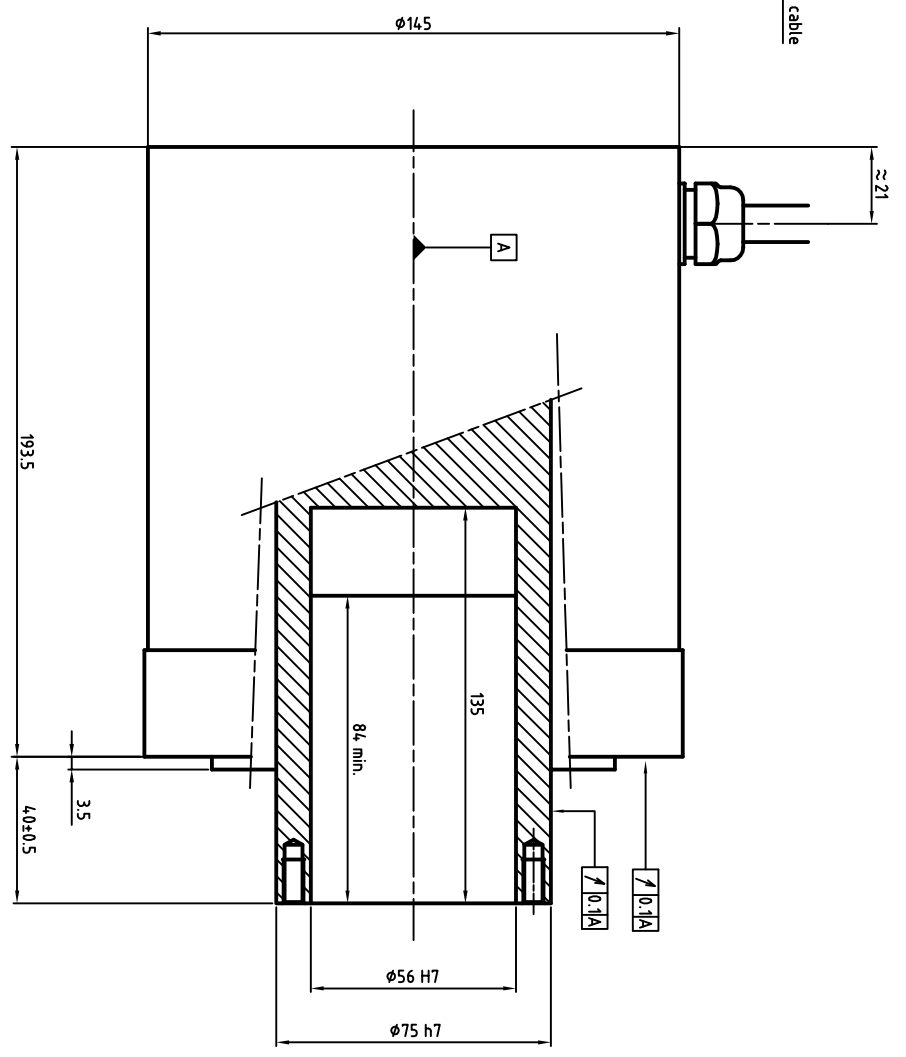

Power cable diameter and section depends on rated current
 U : Phase 1
 V : Phase 2
 W : Phase 3
 Green/Yellow : Ground

ENCODER SIGNAL COLORS

Wires colors	ERN1387	ERN1381	ECN1313	EON1325
White	A+	0V	Up	Up
Brown	A-	Up	0V	0V
Green	R+	A+	A+	A+
Yellow	R-	A-	A-	A-
Pink	D+	B-	B-	B-
Grey	D-	B+	B+	B+
Blue	C+	R+	DATA+	DATA+
Red	C-	R-	DATA-	DATA-
Black	Thermal	Thermal	CLOCK+	CLOCK+
Violet	Thermal	Thermal	CLOCK-	CLOCK-
Grey/Pink	B+	N/A	Thermal	Thermal
Red/Blue	B-	N/A	Thermal	Thermal
White/Green	0V	N/A	N/A	N/A
Brown/Green	Up	N/A	N/A	N/A