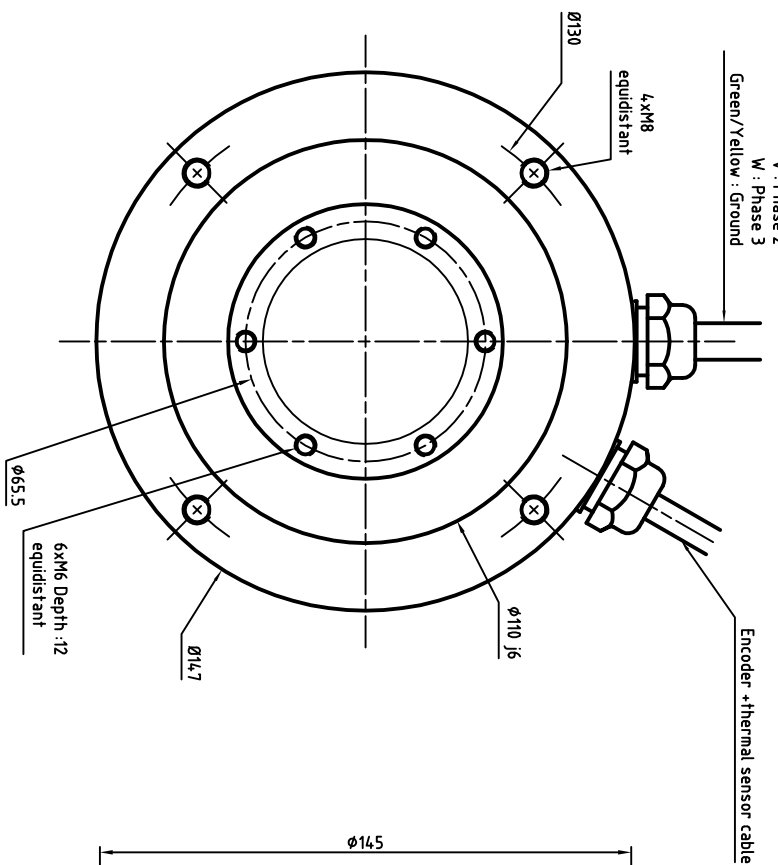

Power cable diameter and section depends on rated current
 U : Phase 1
 V : Phase 2
 W : Phase 3
 Green/Yellow : Ground

ENCODER SIGNAL COLORS

Wires colors	ERN1387	ERN1381	ECN1313	EON1325
White	A+	0V	Up	Up
Brown	A-	Up	0V	0V
Green	R+	A+	A+	A+
Yellow	R-	A-	A-	A-
Pink	D+	B-	B-	B-
Grey	D-	B+	B+	B+
Blue	C+	R+	DATA+	DATA+
Red	C-	R-	DATA-	DATA-
Black	Thermal	Thermal	CLOCK+	CLOCK+
Violet	Thermal	Thermal	CLOCK-	CLOCK-
Grey/Pink	B+	N/A	Thermal	Thermal
Red/Blue	B-	N/A	Thermal	Thermal
White/Green	0V	N/A	N/A	N/A
Brown/Green	Up	N/A	N/A	N/A