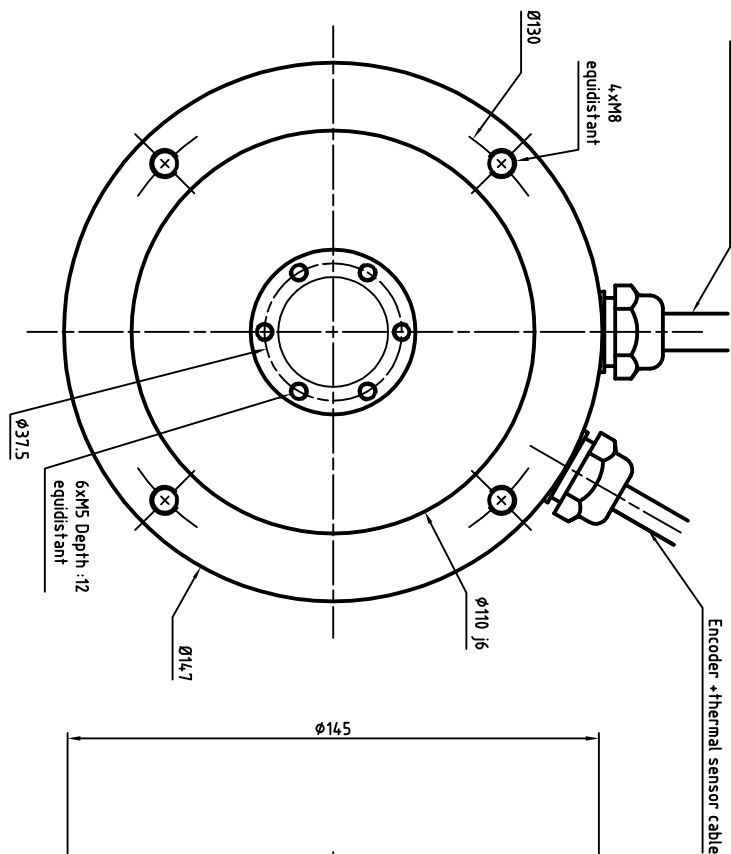

Power cable diameter and section depends on rated current
 U : Phase 1
 V : Phase 2
 W : Phase 3
 Green/Yellow : Ground

ENCODER SIGNAL COLORS

Wires colors	ERN180	ECN113
White	0V	Up
Brown	Up	0V
Green	A+	A+
Yellow	A-	A-
Pink	B-	B-
Grey	B+	B+
Blue	R+	DATA+
Red	R-	DATA-
Black	Thermal	CLOCK+
Violet	Thermal	CLOCK-
Grey/Pink	N/A	Thermal
Red/Blue	N/A	Thermal