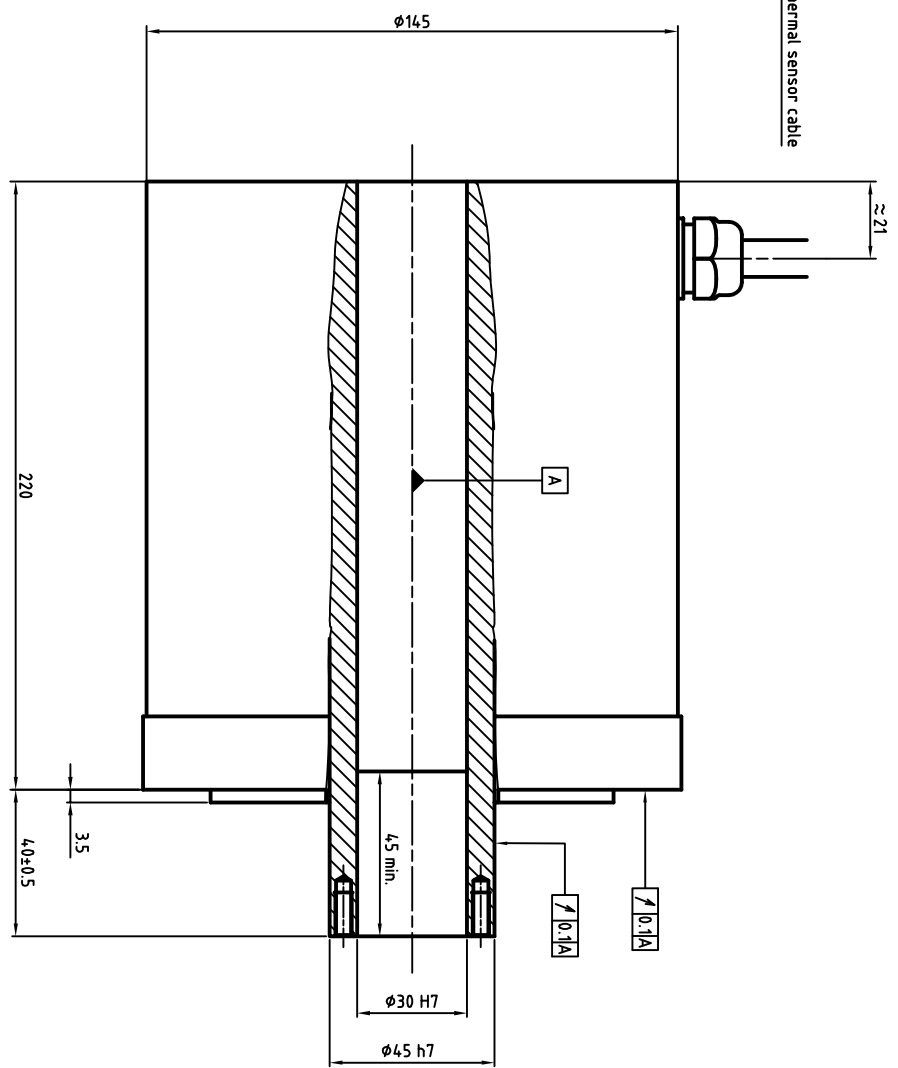

Power cable diameter and section depends on rated current
 U : Phase 1
 V : Phase 2
 W : Phase 3
 Green/Yellow : Ground

ENCODER SIGNAL COLORS

Wires colors	ERN180	ECN113
White	0V	Up
Brown	Up	0V
Green	A+	A+
Yellow	A-	A-
Pink	B-	B-
Grey	B+	B+
Blue	R+	DATA+
Red	R-	DATA-
Black	Thermal	CLOCK+
Violet	Thermal	CLOCK-
Grey/Pink	N/A	Thermal
Red/Blue	N/A	Thermal