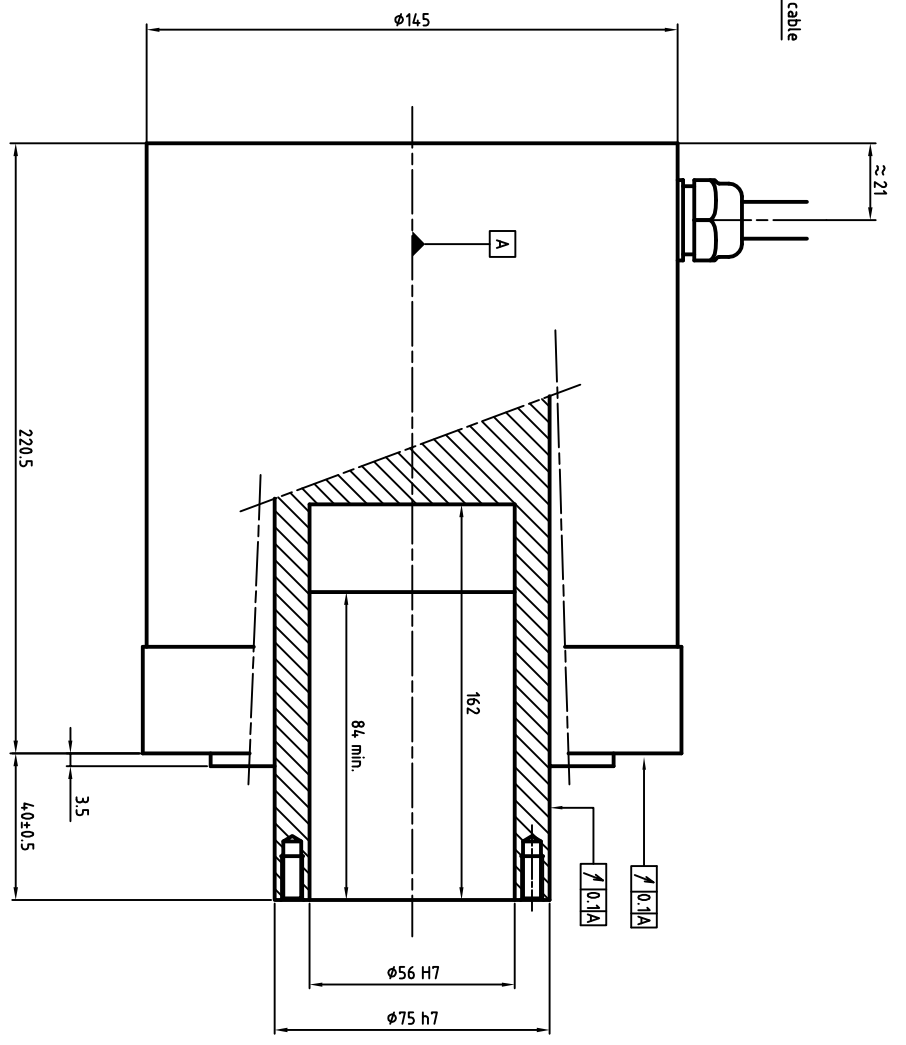

Power cable diameter and section depends on rated current  
 U : Phase 1  
 V : Phase 2  
 W : Phase 3  
 Green/Yellow : Ground

ENCODER SIGNAL COLORS

Wires colors	ERN1387	ERN1381	ECN1313	EON1325
White	A+	0V	Up	Up
Brown	A-	Up	0V	0V
Green	R+	A+	A+	A+
Yellow	R-	A-	A-	A-
Pink	D+	B-	B-	B-
Grey	D-	B+	B+	B+
Blue	C+	R+	DATA+	DATA+
Red	C-	R-	DATA-	DATA-
Black	Thermal	Thermal	CLOCK+	CLOCK+
Violet	Thermal	Thermal	CLOCK-	CLOCK-
Grey/Pink	B+	N/A	Thermal	Thermal
Red/Blue	B-	N/A	Thermal	Thermal
White/Green	0V	N/A	N/A	N/A
Brown/Green	Up	N/A	N/A	N/A