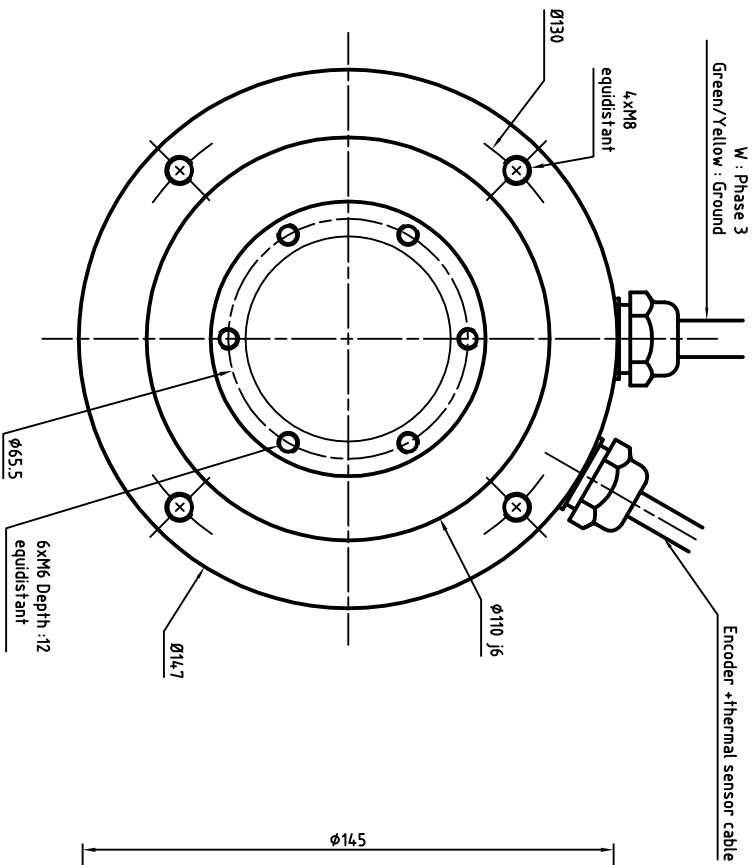

Power cable diameter and section depends on rated current  
 U : Phase 1  
 V : Phase 2  
 W : Phase 3  
 Green/Yellow : Ground

ENCODER SIGNAL COLORS

Wires colors	ERN1387	ERN1381	ECN1313	EON1325
White	A+	0V	Up	Up
Brown	A-	Up	0V	0V
Green	R+	A+	A+	A+
Yellow	R-	A-	A-	A-
Pink	D+	B-	B-	B-
Grey	D-	B+	B+	B+
Blue	C+	R+	DATA+	DATA+
Red	C-	R-	DATA-	DATA-
Black	Thermal	Thermal	CLOCK+	CLOCK+
Violet	Thermal	Thermal	CLOCK-	CLOCK-
Grey/Pink	B+	N/A	Thermal	Thermal
Red/Blue	B-	N/A	Thermal	Thermal
White/Green	0V	N/A	N/A	N/A
Brown/Green	Up	N/A	N/A	N/A