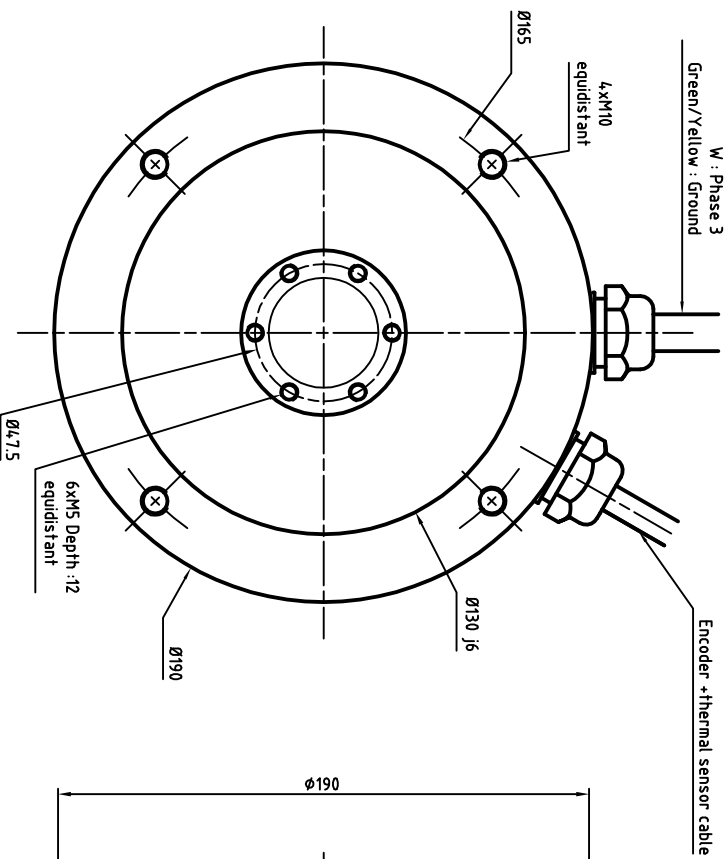

Power cable diameter and section depends on rated current

U : Phase 1
V : Phase 2
W : Phase 3
Green/Yellow : Ground

ENCODER SIGNAL COLORS

Wires colors	ERN180	ECN113
White	0V	Up
Brown	Up	0V
Green	A+	A+
Yellow	A-	A-
Pink	B-	B-
Grey	B+	B+
Blue	R+	DATA+
Red	R-	DATA-
Black	Thermal	CLOCK+
Violet	Thermal	CLOCK-
Grey/Pink	N/A	Thermal
Red/Blue	N/A	Thermal