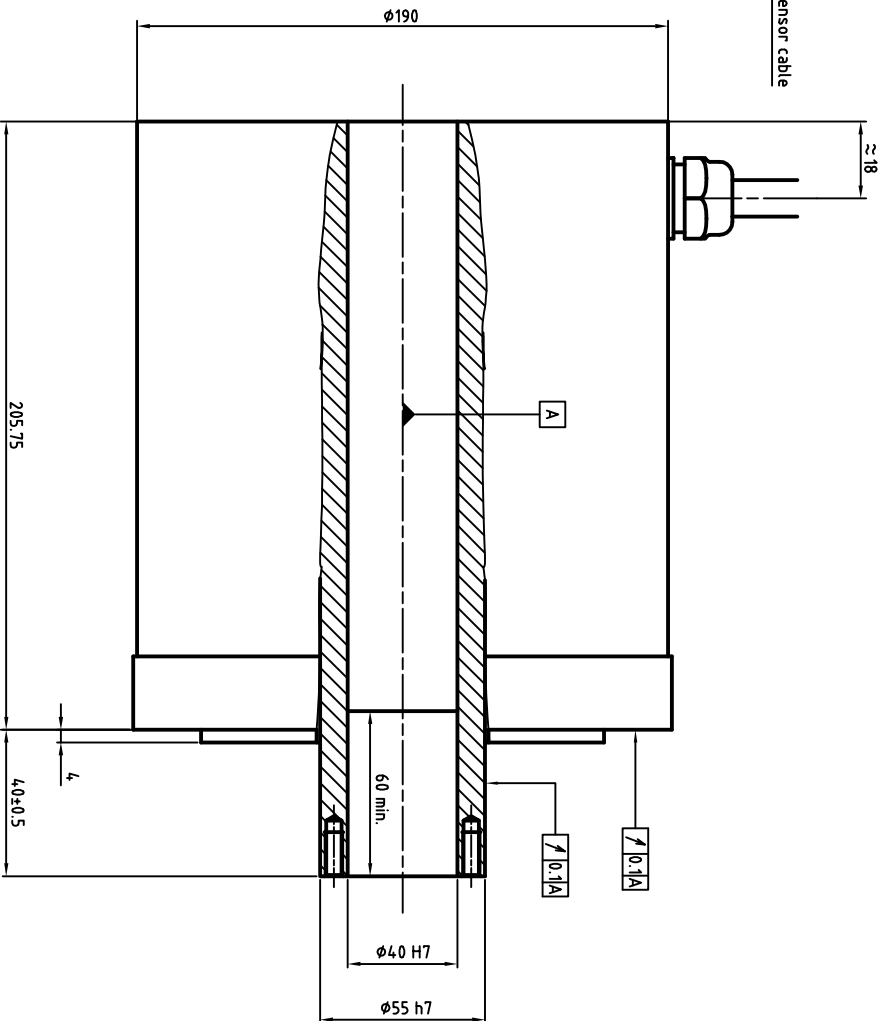

Power cable diameter and section depends on rated current

U : Phase 1
V : Phase 2
W : Phase 3
Green/Yellow : Ground

ENCODER SIGNAL COLORS

Wires colors	ERN180	ECN113
White	0V	Up
Brown	Up	0V
Green	A+	A+
Yellow	A-	A-
Pink	B-	B-
Grey	B+	B+
Blue	R+	DATA+
Red	R-	DATA-
Black	Thermal	CLOCK+
Violet	Thermal	CLOCK-
Grey/Pink	N/A	Thermal
Red/Blue	N/A	Thermal