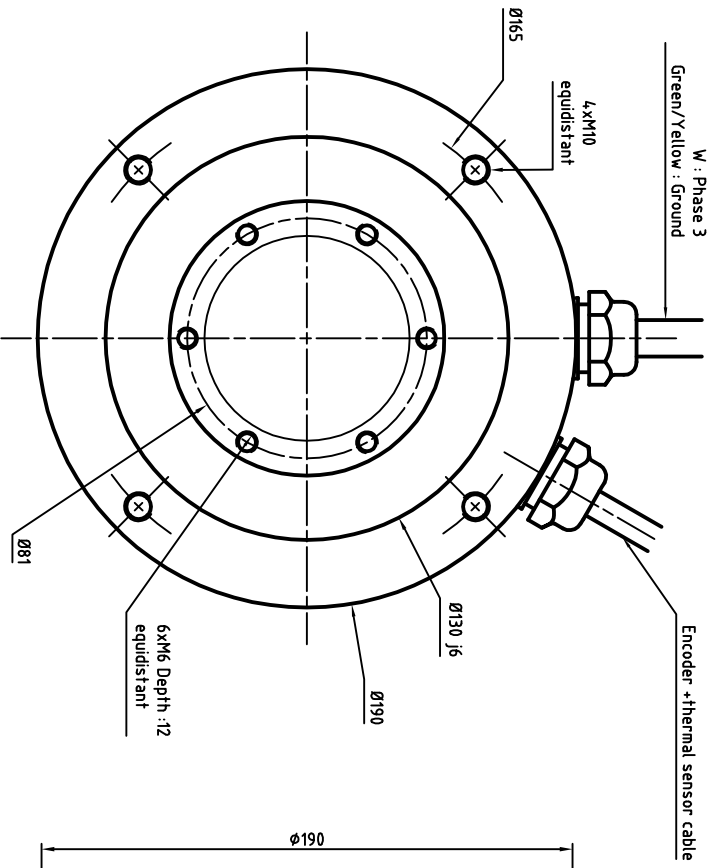

Power cable diameter and section depends on rated current
 U : Phase 1
 V : Phase 2
 W : Phase 3
 Green/Yellow : Ground

ENCODER SIGNAL COLORS

Wires colors	ERN1387	ERN1381	ECN1313	EON1325
White	A+	0V	Up	Up
Brown	A-	Up	0V	0V
Green	R+	A+	A+	A+
Yellow	R-	A-	A-	A-
Pink	D+	B-	B-	B-
Grey	D-	B+	B+	B+
Blue	C+	R+	DATA+	DATA+
Red	C-	R-	DATA-	DATA-
Black	Thermal	Thermal	CLOCK+	CLOCK+
Violet	Thermal	Thermal	CLOCK-	CLOCK-
Grey/Pink	B+	N/A	Thermal	Thermal
Red/Blue	B-	N/A	Thermal	Thermal
White/Green	0V	N/A	N/A	N/A
Brown/Green	Up	N/A	N/A	N/A