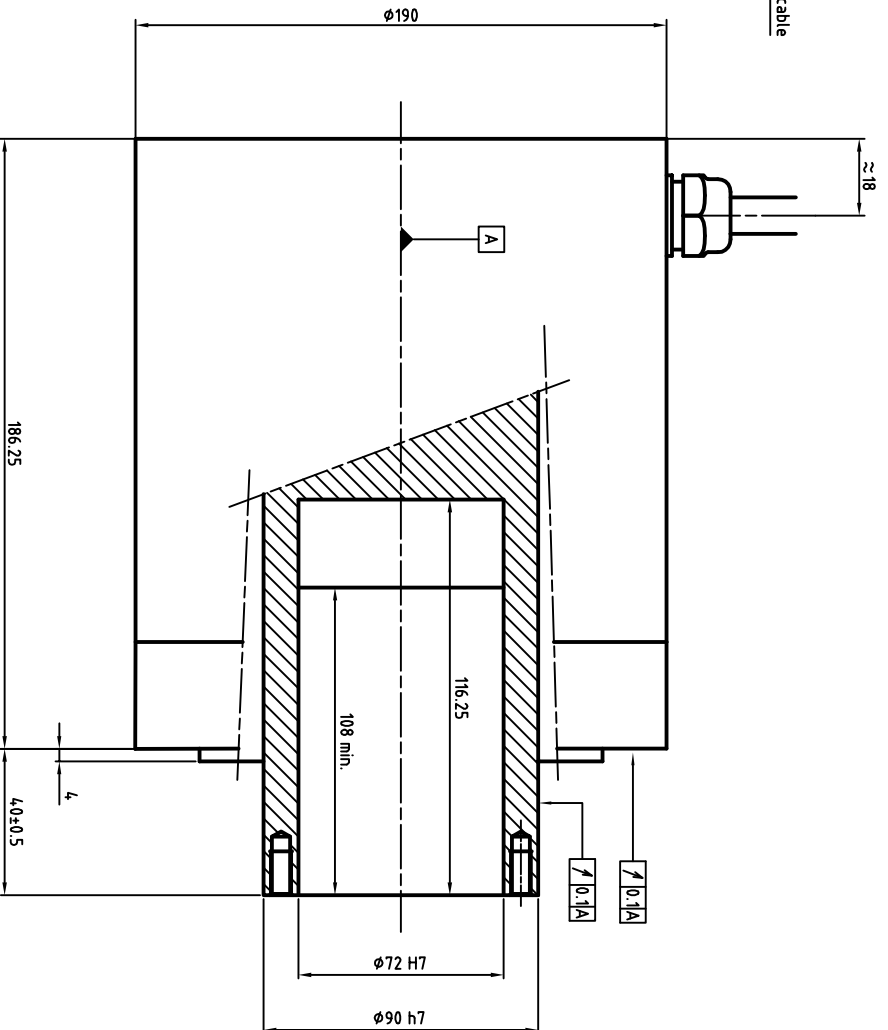

Power cable diameter and section depends on rated current
 U : Phase 1
 V : Phase 2
 W : Phase 3
 Green/Yellow : Ground

ENCODER SIGNAL COLORS

Wires colors	ERN1387	ERN1381	ECN1313	EON1325
White	A+	0V	Up	Up
Brown	A-	Up	0V	0V
Green	R+	A+	A+	A+
Yellow	R-	A-	A-	A-
Pink	D+	B-	B-	B-
Grey	D-	B+	B+	B+
Blue	C+	R+	DATA+	DATA+
Red	C-	R-	DATA-	DATA-
Black	Thermal	Thermal	CLOCK+	CLOCK+
Violet	Thermal	Thermal	CLOCK-	CLOCK-
Grey/Pink	B+	N/A	Thermal	Thermal
Red/Blue	B-	N/A	Thermal	Thermal
White/Green	0V	N/A	N/A	N/A
Brown/Green	Up	N/A	N/A	N/A