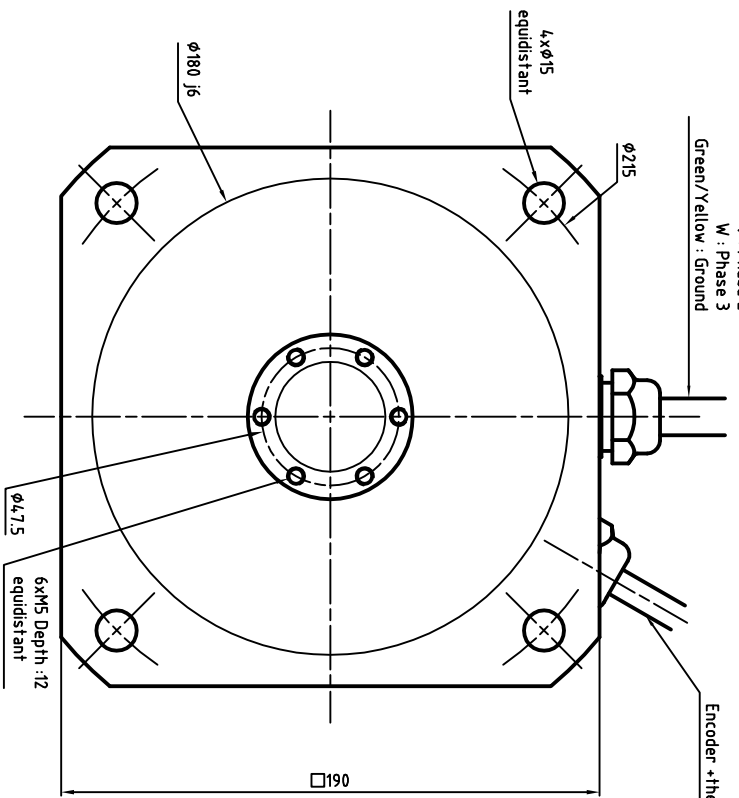

Power cable diameter and section depends on rated current
 U : Phase 1
 V : Phase 2
 W : Phase 3
 Green/Yellow : Ground

ENCODER SIGNAL COLORS

Wires colors	ERN180	ECN113
White	0V	Up
Brown	Up	0V
Green	A+	A+
Yellow	A-	A-
Pink	B-	B-
Grey	B+	B+
Blue	R+	DATA+
Red	R-	DATA-
Black	Thermal	CLOCK+
Violet	Thermal	CLOCK-
Grey/Pink	N/A	Thermal
Red/Blue	N/A	Thermal