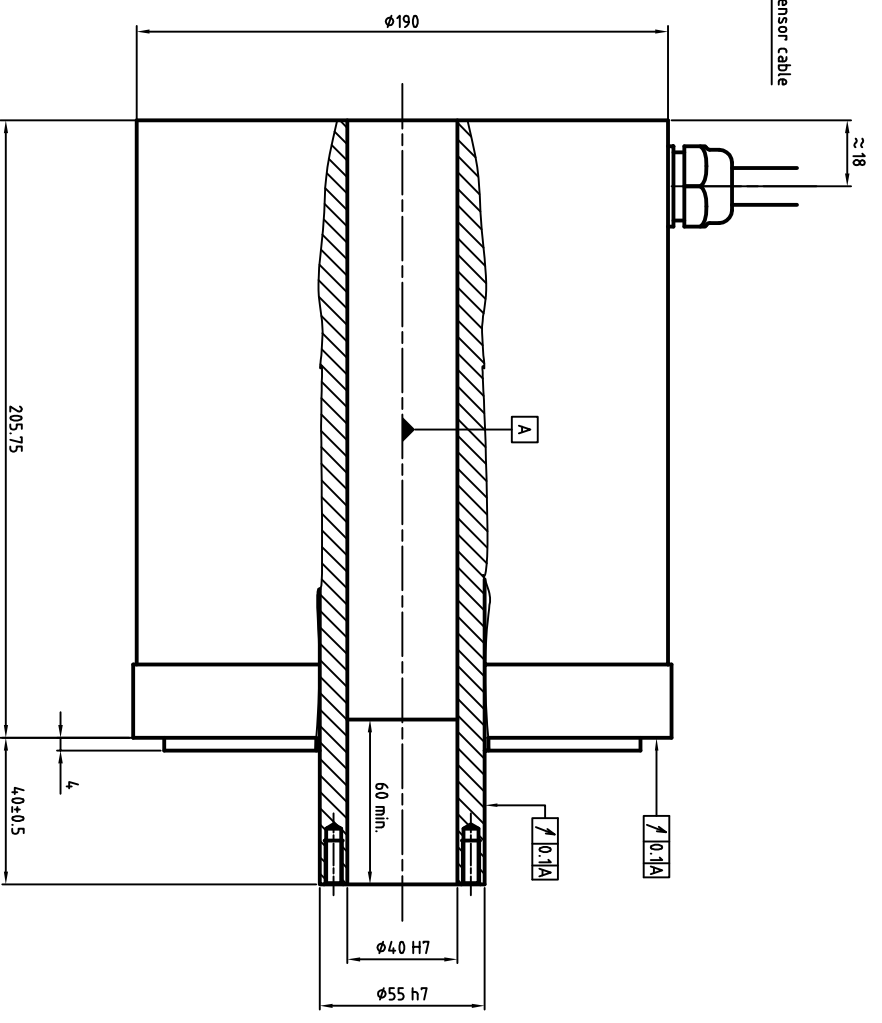

Power cable diameter and section depends on rated current
 U : Phase 1
 V : Phase 2
 W : Phase 3
 Green/Yellow : Ground

ENCODER SIGNAL COLORS

Wires colors	ERN180	ECN113
White	0V	Up
Brown	Up	0V
Green	A+	A+
Yellow	A-	A-
Pink	B-	B-
Grey	B+	B+
Blue	R+	DATA+
Red	R-	DATA-
Black	Thermal	CLOCK+
Violet	Thermal	CLOCK-
Grey/Pink	N/A	Thermal
Red/Blue	N/A	Thermal