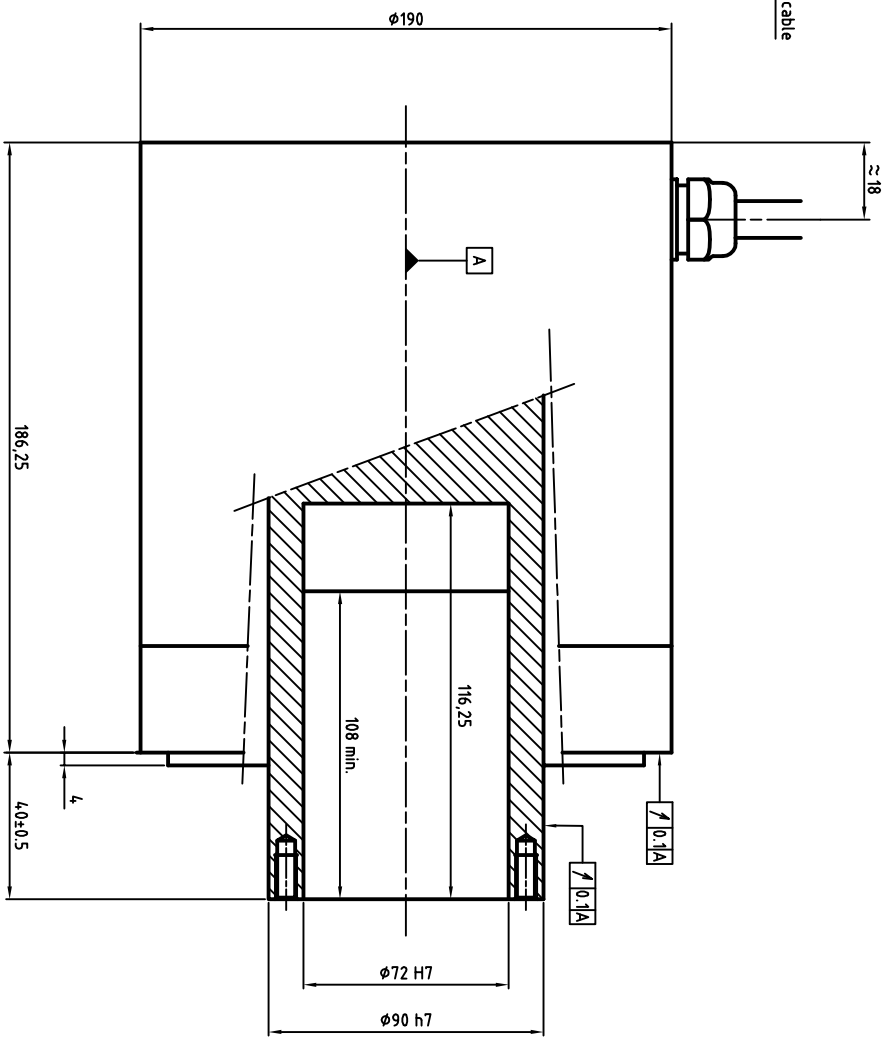

Power cable diameter and section depends on rated current
 U : Phase 1
 V : Phase 2
 W : Phase 3
 Green/Yellow : Ground

ENCODER SIGNAL COLORS

Wires colors	ERN1387	ERN1381	ECN1313	EQN1325
White	A+	0V	Up	Up
Brown	A-	Up	0V	0V
Green	R+	A+	A+	A+
Yellow	R-	A-	A-	A-
Pink	D+	B-	B-	B-
Grey	D-	B+	B+	B+
Blue	C+	R+	DATA+	DATA+
Red	C-	R-	DATA-	DATA-
Black	Thermal	Thermal	CLOCK+	CLOCK+
Violet	Thermal	Thermal	CLOCK-	CLOCK-
Grey/Pink	B+	N/A	Thermal	Thermal
Red/Blue	B-	N/A	Thermal	Thermal
White/Green	0V	N/A	N/A	N/A
Brown/Green	Up	N/A	N/A	N/A