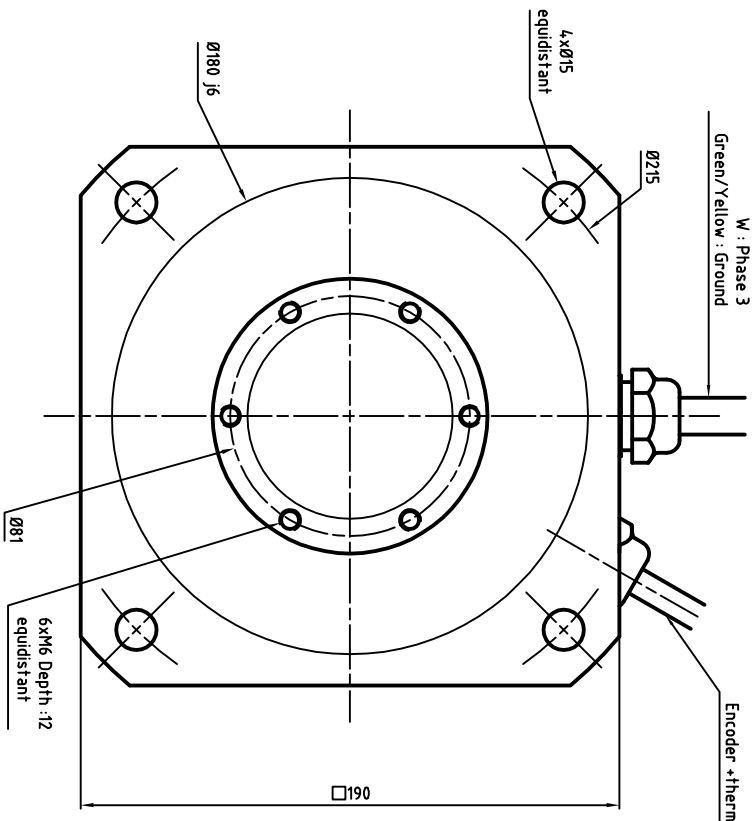

Power cable diameter and section depends on rated current
 U : Phase 1
 V : Phase 2
 W : Phase 3
 Green/Yellow : Ground

ENCODER SIGNAL COLORS

Wires colors	ERN1387	ERN1381	ECN1313	EQN1325
White	A+	0V	Up	Up
Brown	A-	Up	0V	0V
Green	R+	A+	A+	A+
Yellow	R-	A-	A-	A-
Pink	D+	B-	B-	B-
Grey	D-	B+	B+	B+
Blue	C+	R+	DATA+	DATA+
Red	C-	R-	DATA-	DATA-
Black	Thermal	Thermal	CLOCK+	CLOCK+
Violet	Thermal	Thermal	CLOCK-	CLOCK-
Grey/Pink	B+	N/A	Thermal	Thermal
Red/Blue	B-	N/A	Thermal	Thermal
White/Green	0V	N/A	N/A	N/A
Brown/Green	Up	N/A	N/A	N/A