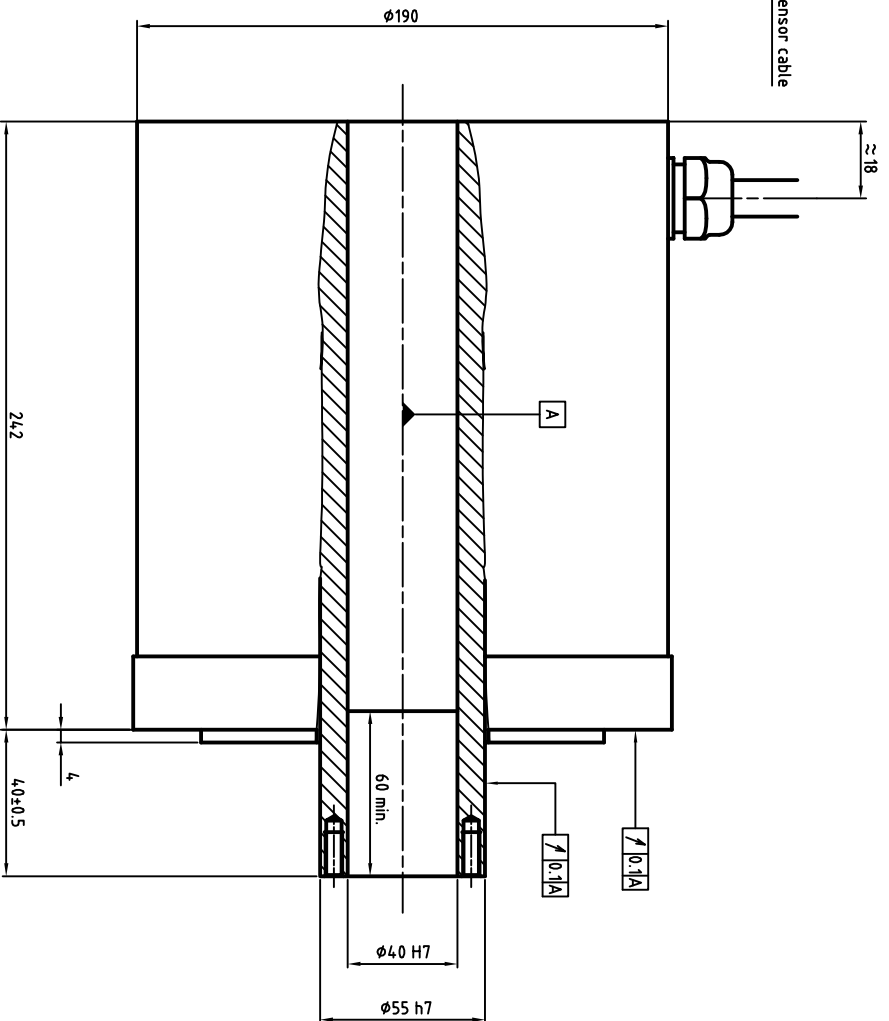

Power cable diameter and section depends on rated current

U : Phase 1
V : Phase 2
W : Phase 3
Green/Yellow : Ground

ENCODER SIGNAL COLORS

Wires colors	ERN180	ECN113
White	0V	Up
Brown	Up	0V
Green	A+	A+
Yellow	A-	A-
Pink	B-	B-
Grey	B+	B+
Blue	R+	DATA+
Red	R-	DATA-
Black	Thermal	CLOCK+
Violet	Thermal	CLOCK-
Grey/Pink	N/A	Thermal
Red/Blue	N/A	Thermal