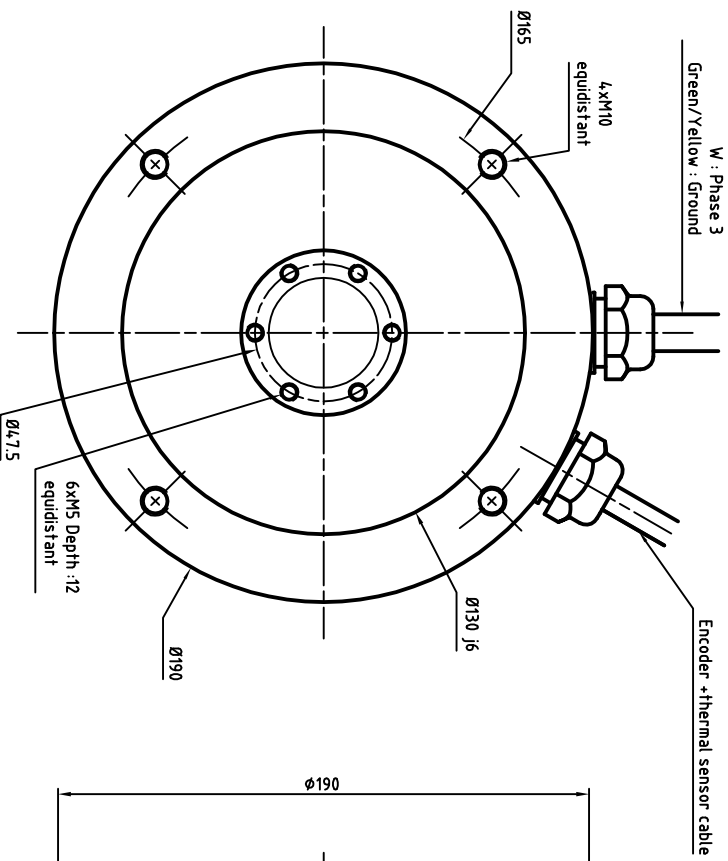

Power cable diameter and section depends on rated current

U : Phase 1
V : Phase 2
W : Phase 3
Green/Yellow : Ground

ENCODER SIGNAL COLORS

Wires colors	ERN180	ECN113
White	0V	Up
Brown	Up	0V
Green	A+	A+
Yellow	A-	A-
Pink	B-	B-
Grey	B+	B+
Blue	R+	DATA+
Red	R-	DATA-
Black	Thermal	CLOCK+
Violet	Thermal	CLOCK-
Grey/Pink	N/A	Thermal
Red/Blue	N/A	Thermal