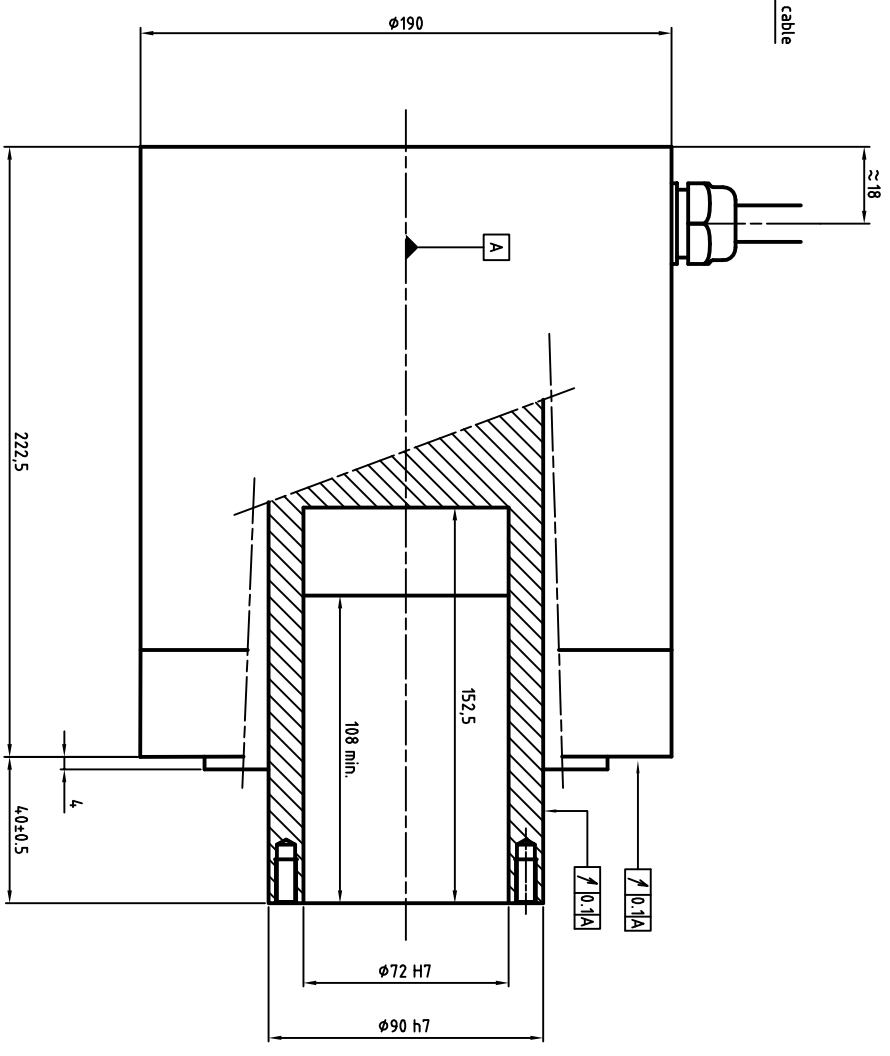

Power cable diameter and section depends on rated current
 U : Phase 1
 V : Phase 2
 W : Phase 3
 Green/Yellow : Ground

ENCODER SIGNAL COLORS

Wires colors	ERN1387	ERN1381	ECN1313	EON1325
White	A+	0V	Up	Up
Brown	A-	Up	0V	0V
Green	R+	A+	A+	A+
Yellow	R-	A-	A-	A-
Pink	D+	B-	B-	B-
Grey	D-	B+	B+	B+
Blue	C+	R+	DATA+	DATA+
Red	C-	R-	DATA-	DATA-
Black	Thermal	Thermal	CLOCK+	CLOCK+
Violet	Thermal	Thermal	CLOCK-	CLOCK-
Grey/Pink	B+	N/A	Thermal	Thermal
Red/Blue	B-	N/A	Thermal	Thermal
White/Green	0V	N/A	N/A	N/A
Brown/Green	Up	N/A	N/A	N/A