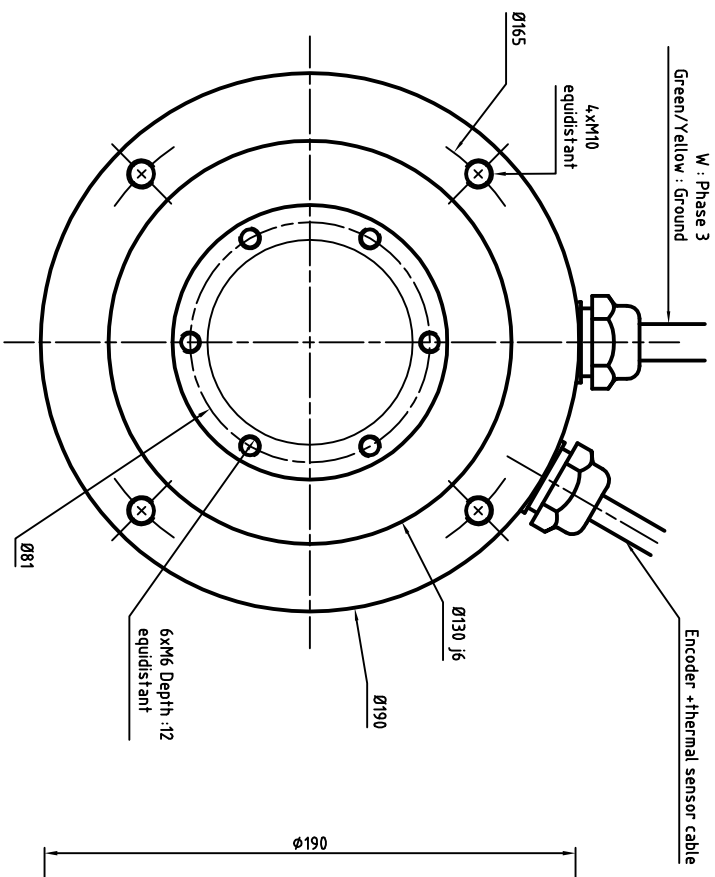

Power cable diameter and section depends on rated current
 U : Phase 1
 V : Phase 2
 W : Phase 3
 Green/Yellow : Ground

ENCODER SIGNAL COLORS

Wires colors	ERN1387	ERN1381	ECN1313	EON1325
White	A+	0V	Up	Up
Brown	A-	Up	0V	0V
Green	R+	A+	A+	A+
Yellow	R-	A-	A-	A-
Pink	D+	B-	B-	B-
Grey	D-	B+	B+	B+
Blue	C+	R+	DATA+	DATA+
Red	C-	R-	DATA-	DATA-
Black	Thermal	Thermal	CLOCK+	CLOCK+
Violet	Thermal	Thermal	CLOCK-	CLOCK-
Grey/Pink	B+	N/A	Thermal	Thermal
Red/Blue	B-	N/A	Thermal	Thermal
White/Green	0V	N/A	N/A	N/A
Brown/Green	Up	N/A	N/A	N/A