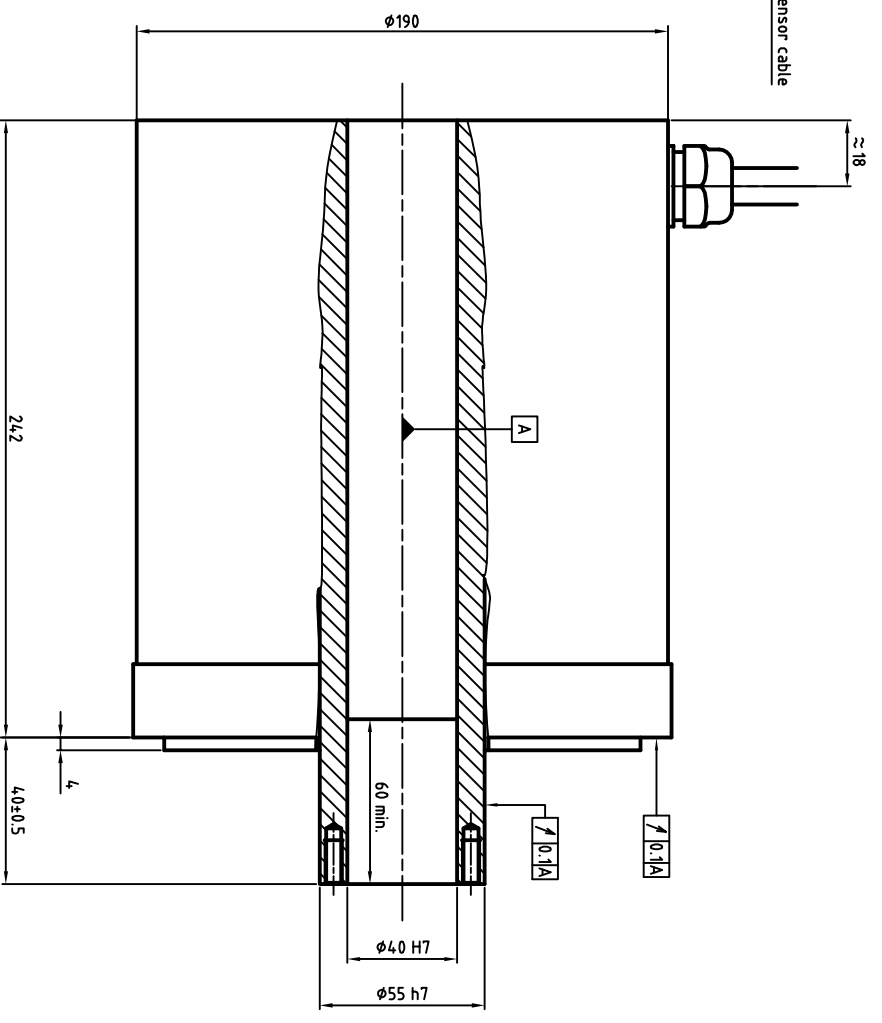

Power cable diameter and section depends on rated current
 U : Phase 1
 V : Phase 2
 W : Phase 3
 Green/Yellow : Ground

ENCODER SIGNAL COLORS

Wires colors	ERN180	ECN113
White	0V	Up
Brown	Up	0V
Green	A+	A+
Yellow	A-	A-
Pink	B-	B-
Grey	B+	B+
Blue	R+	DATA+
Red	R-	DATA-
Black	Thermal	CLOCK+
Violet	Thermal	CLOCK-
Grey/Pink	N/A	Thermal
Red/Blue	N/A	Thermal