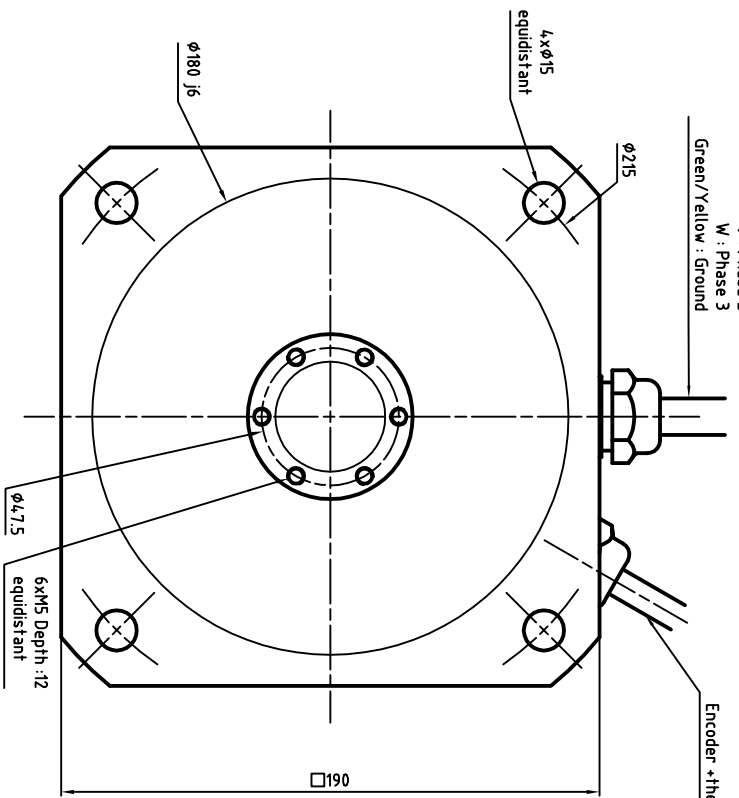

Power cable diameter and section depends on rated current
 U : Phase 1
 V : Phase 2
 W : Phase 3
 Green/Yellow : Ground

ENCODER SIGNAL COLORS

Wires colors	ERN180	ECN113
White	0V	Up
Brown	Up	0V
Green	A+	A+
Yellow	A-	A-
Pink	B-	B-
Grey	B+	B+
Blue	R+	DATA+
Red	R-	DATA-
Black	Thermal	CLOCK+
Violet	Thermal	CLOCK-
Grey/Pink	N/A	Thermal
Red/Blue	N/A	Thermal