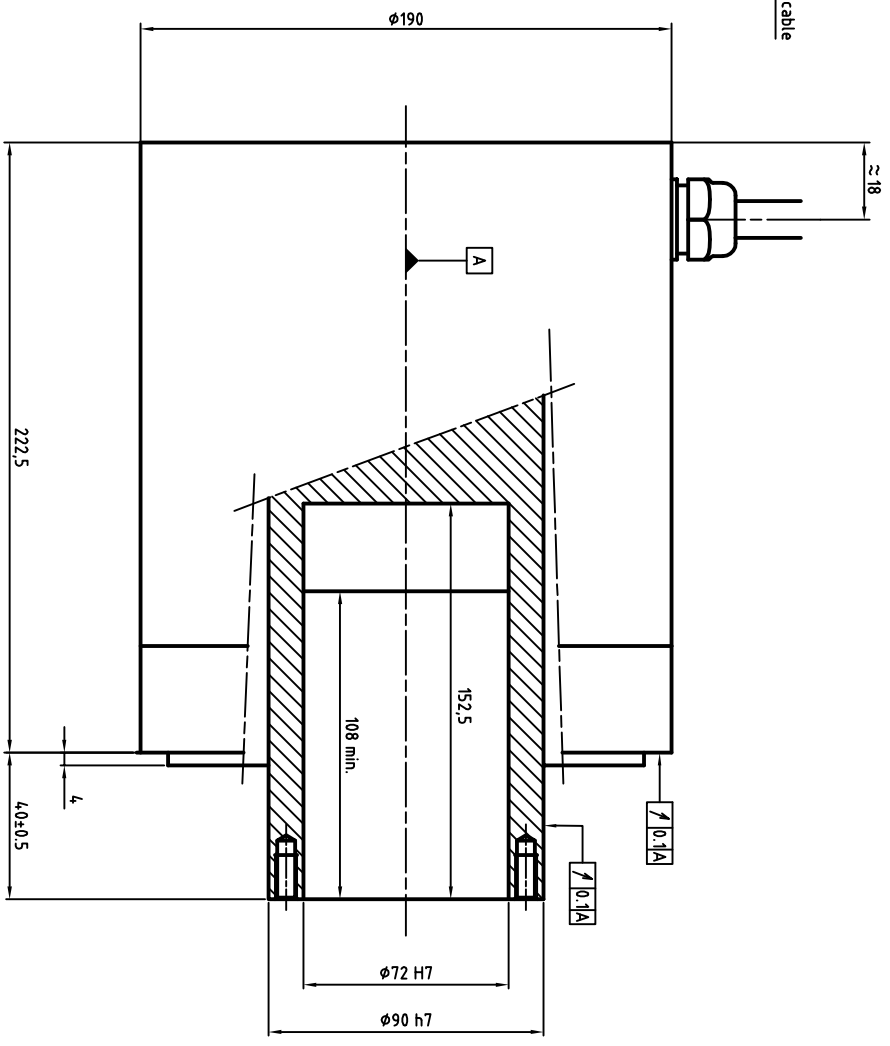

Power cable diameter and section depends on rated current
 U : Phase 1
 V : Phase 2
 W : Phase 3
 Green/Yellow : Ground

ENCODER SIGNAL COLORS

Wires colors	ERN1387	ERN1381	ECN1313	EON1325
White	A+	0V	Up	Up
Brown	A-	Up	0V	0V
Green	R+	A+	A+	A+
Yellow	R-	A-	A-	A-
Pink	D+	B-	B-	B-
Grey	D-	B+	B+	B+
Blue	C+	R+	DATA+	DATA+
Red	C-	R-	DATA-	DATA-
Black	Thermal	Thermal	CLOCK+	CLOCK+
Violet	Thermal	Thermal	CLOCK-	CLOCK-
Grey/Pink	B+	N/A	Thermal	Thermal
Red/Blue	B-	N/A	Thermal	Thermal
White/Green	0V	N/A	N/A	N/A
Brown/Green	Up	N/A	N/A	N/A