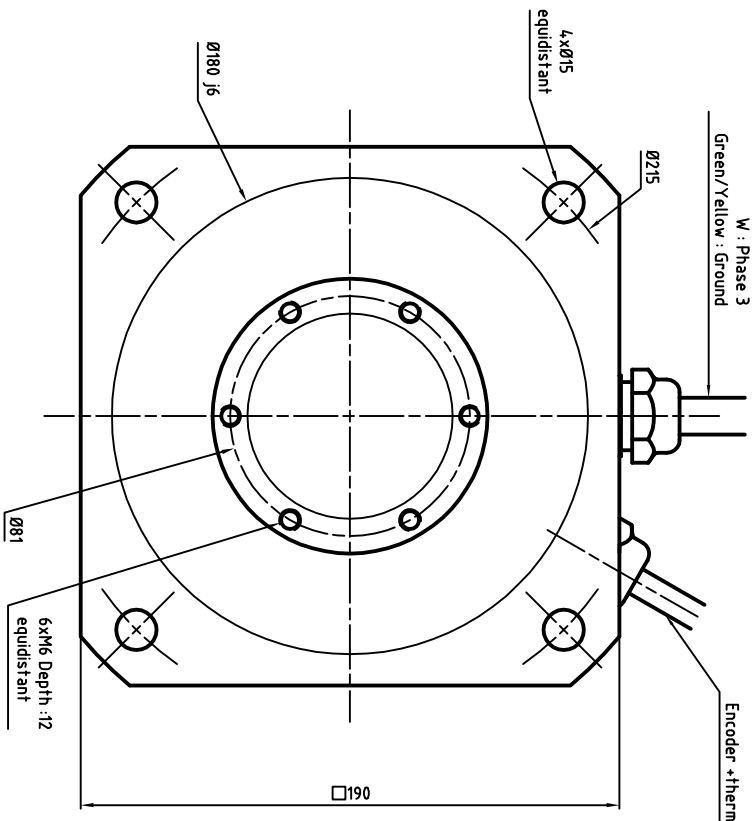

Power cable diameter and section depends on rated current
 U : Phase 1
 V : Phase 2
 W : Phase 3
 Green/Yellow : Ground

ENCODER SIGNAL COLORS

Wires colors	ERN1387	ERN1381	ECN1313	EON1325
White	A+	0V	Up	Up
Brown	A-	Up	0V	0V
Green	R+	A+	A+	A+
Yellow	R-	A-	A-	A-
Pink	D+	B-	B-	B-
Grey	D-	B+	B+	B+
Blue	C+	R+	DATA+	DATA+
Red	C-	R-	DATA-	DATA-
Black	Thermal	Thermal	CLOCK+	CLOCK+
Violet	Thermal	Thermal	CLOCK-	CLOCK-
Grey/Pink	B+	N/A	Thermal	Thermal
Red/Blue	B-	N/A	Thermal	Thermal
White/Green	0V	N/A	N/A	N/A
Brown/Green	Up	N/A	N/A	N/A