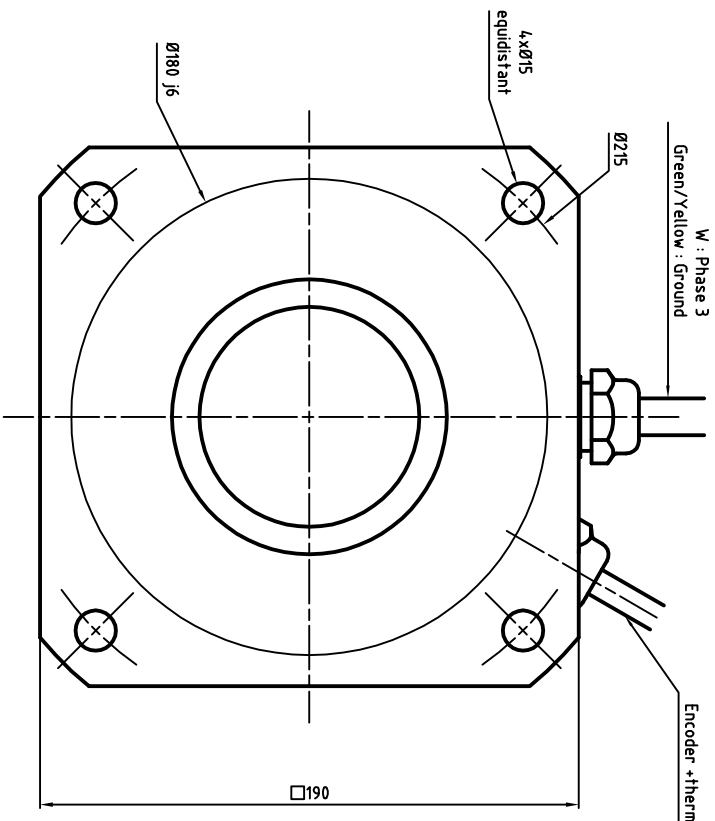

Power cable diameter and section depends on rated current
 U : Phase 1
 V : Phase 2
 W : Phase 3
 Green/Yellow : Ground

ENCODER SIGNAL COLORS

Wires colors	ERN1387	ERN1381	ECN1313	EON1325
White	A+	0V	Up	Up
Brown	A-	Up	0V	0V
Green	R+	A+	A+	A+
Yellow	R-	A-	A-	A-
Pink	D+	B-	B-	B-
Grey	D-	B+	B+	B+
Blue	C+	R+	DATA+	DATA+
Red	C-	R-	DATA-	DATA-
Black	Thermal	Thermal	CLOCK+	CLOCK+
Violet	Thermal	Thermal	CLOCK-	CLOCK-
Grey/Pink	B+	N/A	Thermal	Thermal
Red/Blue	B-	N/A	Thermal	Thermal
White/Green	0V	N/A	N/A	N/A
Brown/Green	Up	N/A	N/A	N/A