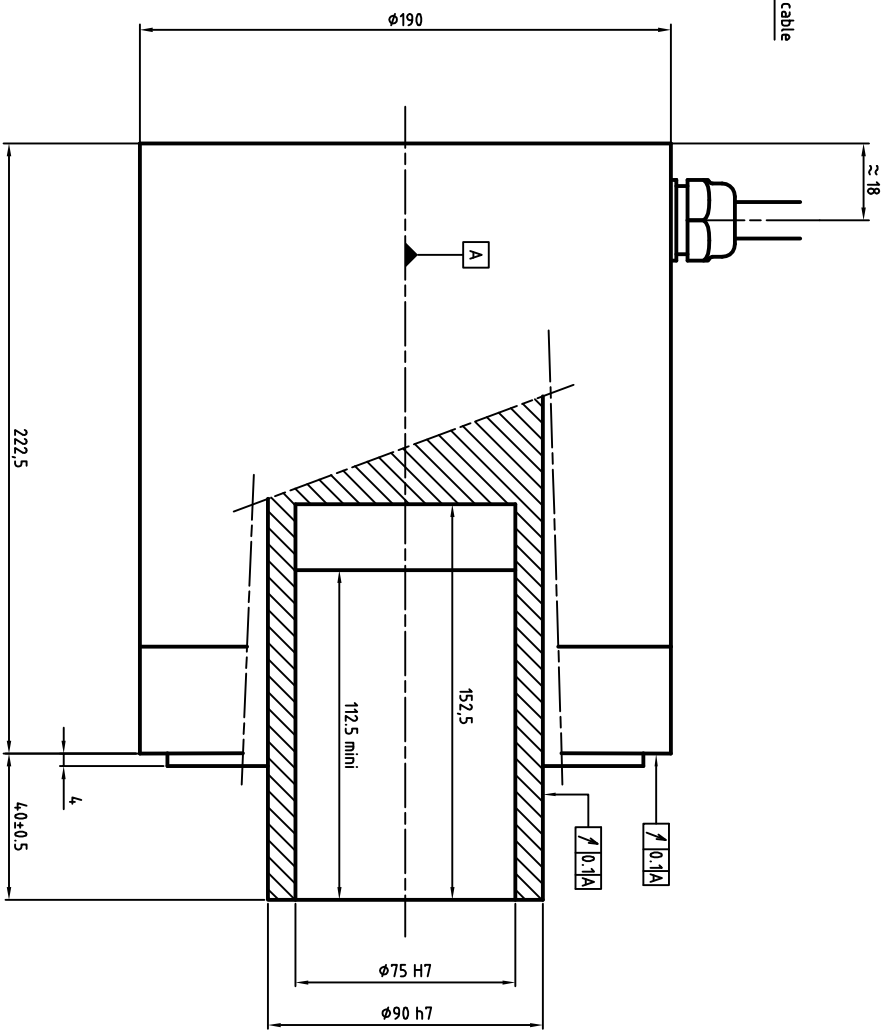

Power cable diameter and section depends on rated current
 U : Phase 1
 V : Phase 2
 W : Phase 3
 Green/Yellow : Ground

ENCODER SIGNAL COLORS

Wires colors	ERN1387	ERN1381	ECN1313	EON1325
White	A+	0V	Up	Up
Brown	A-	Up	0V	0V
Green	R+	A+	A+	A+
Yellow	R-	A-	A-	A-
Pink	D+	B-	B-	B-
Grey	D-	B+	B+	B+
Blue	C+	R+	DATA+	DATA+
Red	C-	R-	DATA-	DATA-
Black	Thermal	Thermal	CLOCK+	CLOCK+
Violet	Thermal	Thermal	CLOCK-	CLOCK-
Grey/Pink	B+	N/A	Thermal	Thermal
Red/Blue	B-	N/A	Thermal	Thermal
White/Green	0V	N/A	N/A	N/A
Brown/Green	Up	N/A	N/A	N/A