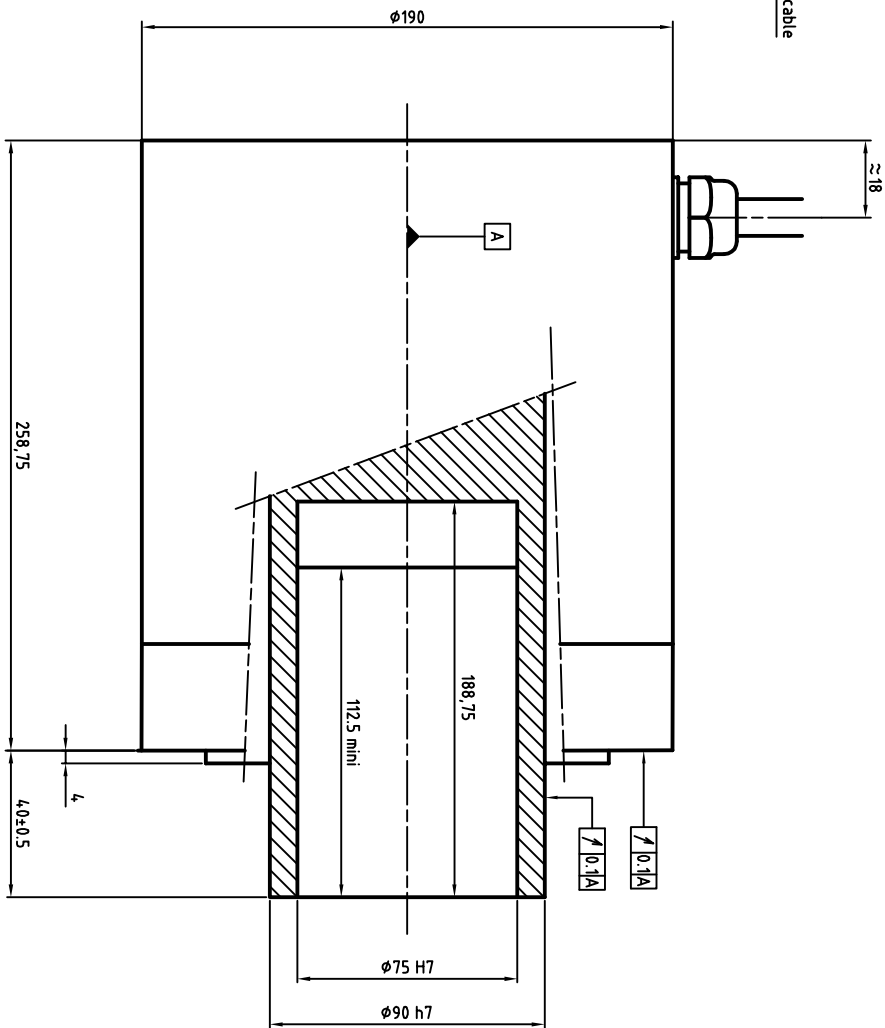

Power cable diameter and section depends on rated current
 U : Phase 1
 V : Phase 2
 W : Phase 3
 Green/Yellow : Ground

ENCODER SIGNAL COLORS

Wires colors	ERN1387	ERN1381	ECN1313	EON1325
White	A+	0V	Up	Up
Brown	A-	Up	0V	0V
Green	R+	A+	A+	A+
Yellow	R-	A-	A-	A-
Pink	D+	B-	B-	B-
Grey	D-	B+	B+	B+
Blue	C+	R+	DATA+	DATA+
Red	C-	R-	DATA-	DATA-
Black	Thermal	Thermal	CLOCK+	CLOCK+
Violet	Thermal	Thermal	CLOCK-	CLOCK-
Grey/Pink	B+	N/A	Thermal	Thermal
Red/Blue	B-	N/A	Thermal	Thermal
White/Green	0V	N/A	N/A	N/A
Brown/Green	Up	N/A	N/A	N/A