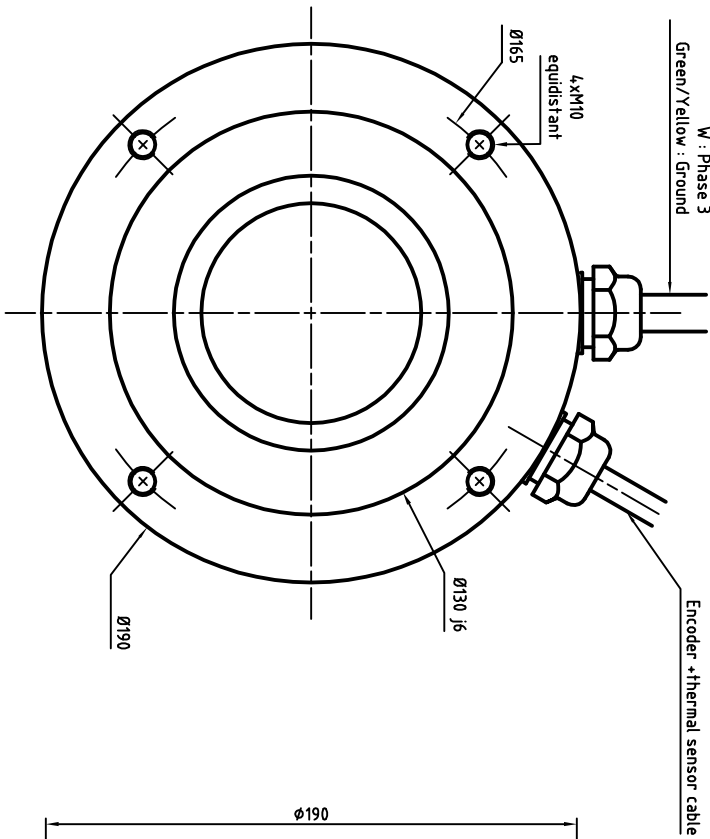

Power cable diameter and section depends on rated current
 U : Phase 1
 V : Phase 2
 W : Phase 3
 Green/Yellow : Ground

ENCODER SIGNAL COLORS

Wires colors	ERN1387	ERN1381	ECN1313	EON1325
White	A+	0V	Up	Up
Brown	A-	Up	0V	0V
Green	R+	A+	A+	A+
Yellow	R-	A-	A-	A-
Pink	D+	B-	B-	B-
Grey	D-	B+	B+	B+
Blue	C+	R+	DATA+	DATA+
Red	C-	R-	DATA-	DATA-
Black	Thermal	Thermal	CLOCK+	CLOCK+
Violet	Thermal	Thermal	CLOCK-	CLOCK-
Grey/Pink	B+	N/A	Thermal	Thermal
Red/Blue	B-	N/A	Thermal	Thermal
White/Green	0V	N/A	N/A	N/A
Brown/Green	Up	N/A	N/A	N/A