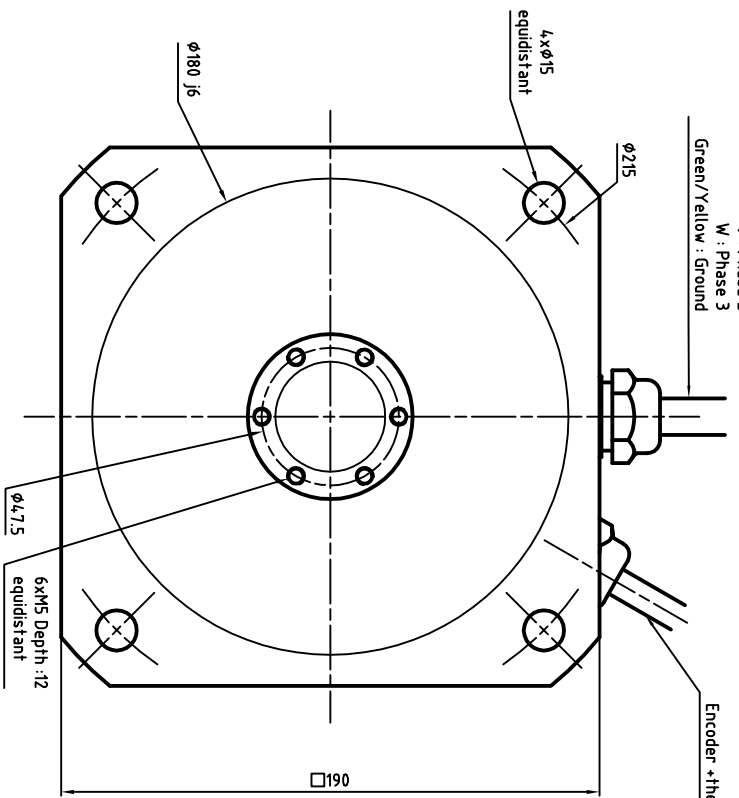

Power cable diameter and section depends on rated current  
 U : Phase 1  
 V : Phase 2  
 W : Phase 3  
 Green/Yellow : Ground

ENCODER SIGNAL COLORS

Wires colors	ERN180	ECN113
White	0V	Up
Brown	Up	0V
Green	A+	A+
Yellow	A-	A-
Pink	B-	B-
Grey	B+	B+
Blue	R+	DATA+
Red	R-	DATA-
Black	Thermal	CLOCK+
Violet	Thermal	CLOCK-
Grey/Pink	N/A	Thermal
Red/Blue	N/A	Thermal