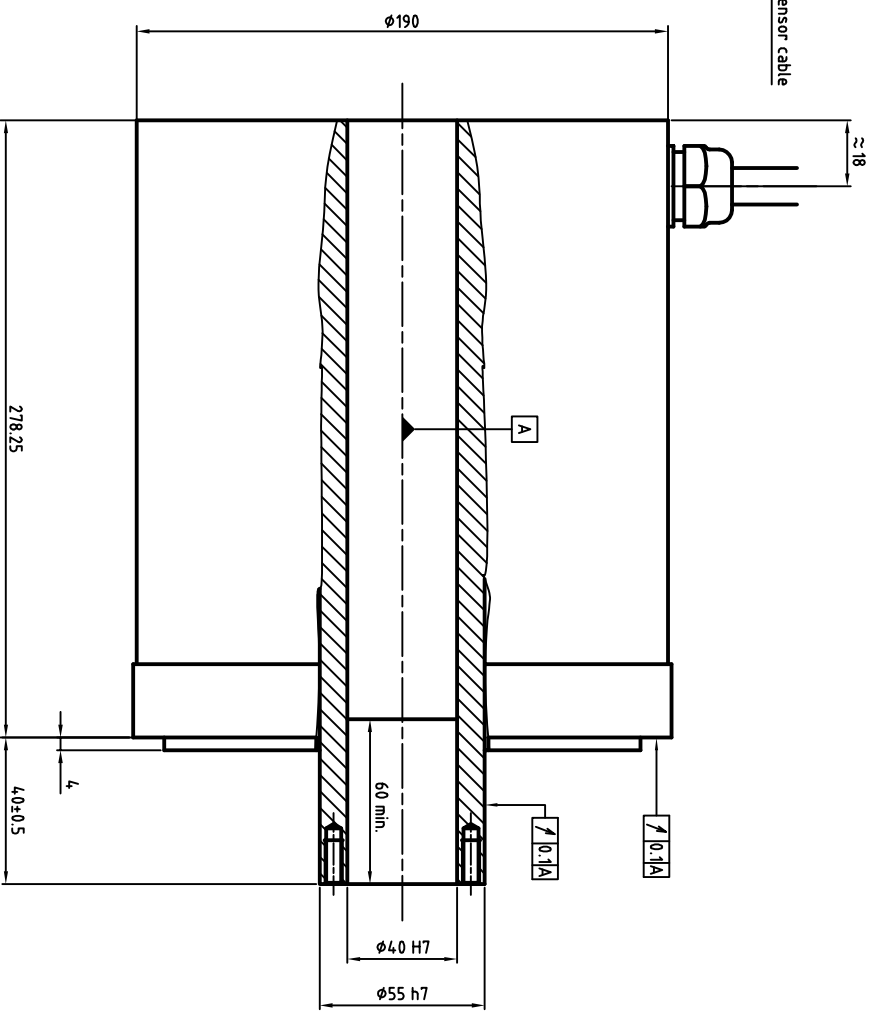

Power cable diameter and section depends on rated current  
 U : Phase 1  
 V : Phase 2  
 W : Phase 3  
 Green/Yellow : Ground

ENCODER SIGNAL COLORS

Wires colors	ERN180	ECN113
White	0V	Up
Brown	Up	0V
Green	A+	A+
Yellow	A-	A-
Pink	B-	B-
Grey	B+	B+
Blue	R+	DATA+
Red	R-	DATA-
Black	Thermal	CLOCK+
Violet	Thermal	CLOCK-
Grey/Pink	N/A	Thermal
Red/Blue	N/A	Thermal