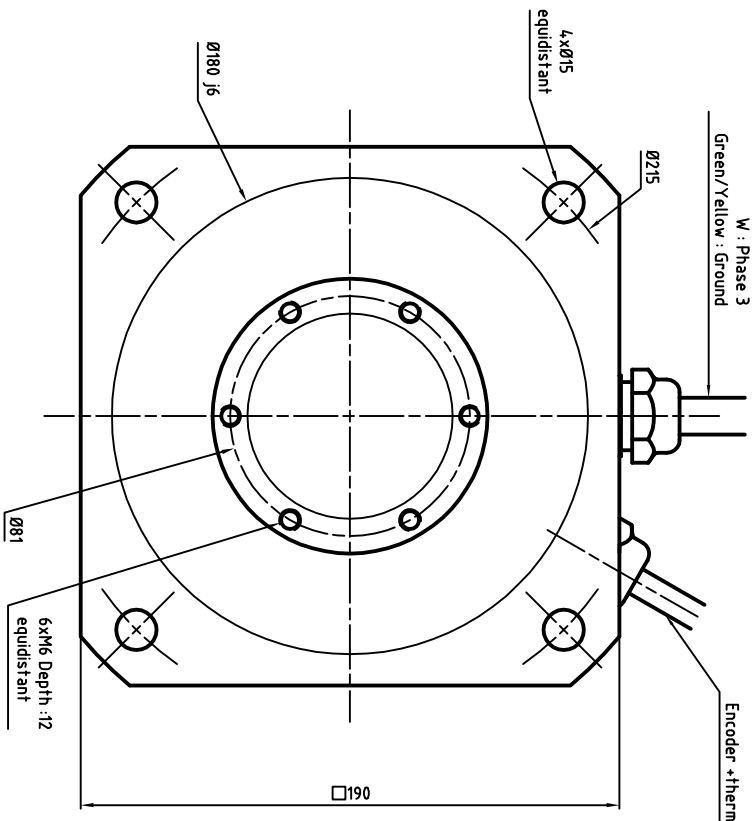

Power cable diameter and section depends on rated current  
 U : Phase 1  
 V : Phase 2  
 W : Phase 3  
 Green/Yellow : Ground

ENCODER SIGNAL COLORS

Wires colors	ERN1387	ERN1381	ECN1313	EON1325
White	A+	0V	Up	Up
Brown	A-	Up	0V	0V
Green	R+	A+	A+	A+
Yellow	R-	A-	A-	A-
Pink	D+	B-	B-	B-
Grey	D-	B+	B+	B+
Blue	C+	R+	DATA+	DATA+
Red	C-	R-	DATA-	DATA-
Black	Thermal	Thermal	CLOCK+	CLOCK+
Violet	Thermal	Thermal	CLOCK-	CLOCK-
Grey/Pink	B+	N/A	Thermal	Thermal
Red/Blue	B-	N/A	Thermal	Thermal
White/Green	0V	N/A	N/A	N/A
Brown/Green	Up	N/A	N/A	N/A