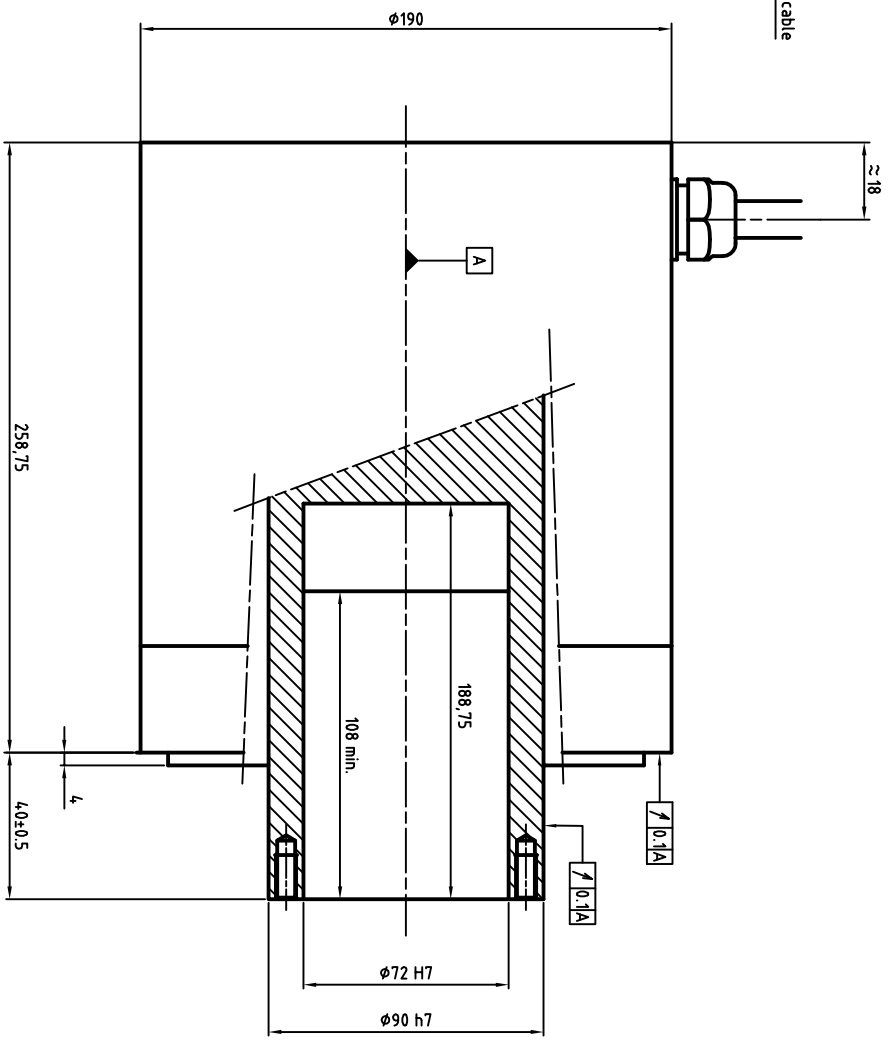

Power cable diameter and section depends on rated current  
 U : Phase 1  
 V : Phase 2  
 W : Phase 3  
 Green/Yellow : Ground

ENCODER SIGNAL COLORS

Wires colors	ERN1387	ERN1381	ECN1313	EON1325
White	A+	0V	Up	Up
Brown	A-	Up	0V	0V
Green	R+	A+	A+	A+
Yellow	R-	A-	A-	A-
Pink	D+	B-	B-	B-
Grey	D-	B+	B+	B+
Blue	C+	R+	DATA+	DATA+
Red	C-	R-	DATA-	DATA-
Black	Thermal	Thermal	CLOCK+	CLOCK+
Violet	Thermal	Thermal	CLOCK-	CLOCK-
Grey/Pink	B+	N/A	Thermal	Thermal
Red/Blue	B-	N/A	Thermal	Thermal
White/Green	0V	N/A	N/A	N/A
Brown/Green	Up	N/A	N/A	N/A