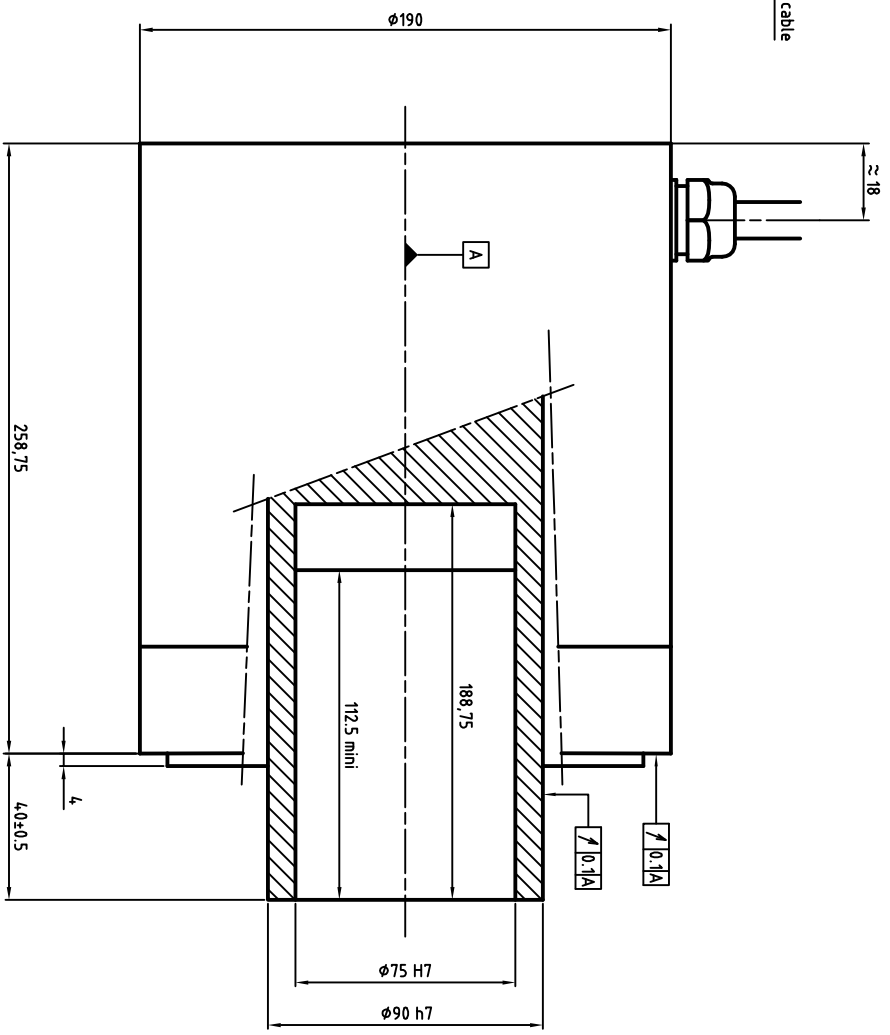

Power cable diameter and section depends on rated current
 U : Phase 1
 V : Phase 2
 W : Phase 3
 Green/Yellow : Ground

ENCODER SIGNAL COLORS

Wires colors	ERN1387	ERN1381	ECN1313	EON1325
White	A+	0V	Up	Up
Brown	A-	Up	0V	0V
Green	R+	A+	A+	A+
Yellow	R-	A-	A-	A-
Pink	D+	B-	B-	B-
Grey	D-	B+	B+	B+
Blue	C+	R+	DATA+	DATA+
Red	C-	R-	DATA-	DATA-
Black	Thermal	Thermal	CLOCK+	CLOCK+
Violet	Thermal	Thermal	CLOCK-	CLOCK-
Grey/Pink	B+	N/A	Thermal	Thermal
Red/Blue	B-	N/A	Thermal	Thermal
White/Green	0V	N/A	N/A	N/A
Brown/Green	Up	N/A	N/A	N/A