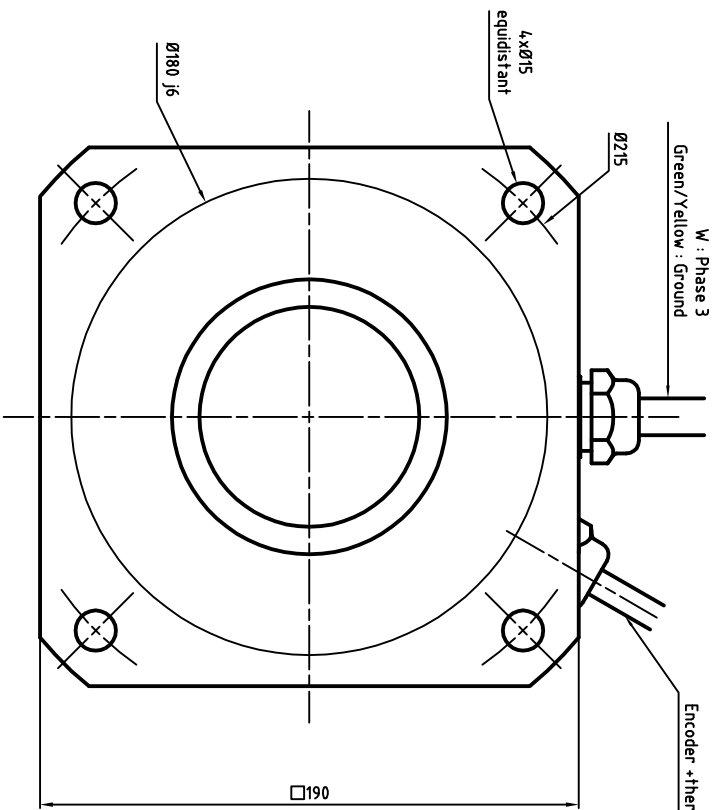

Power cable diameter and section depends on rated current
 U : Phase 1
 V : Phase 2
 W : Phase 3
 Green/Yellow : Ground

ENCODER SIGNAL COLORS

Wires colors	ERN1387	ERN1381	ECN1313	EON1325
White	A+	0V	Up	Up
Brown	A-	Up	0V	0V
Green	R+	A+	A+	A+
Yellow	R-	A-	A-	A-
Pink	D+	B-	B-	B-
Grey	D-	B+	B+	B+
Blue	C+	R+	DATA+	DATA+
Red	C-	R-	DATA-	DATA-
Black	Thermal	Thermal	CLOCK+	CLOCK+
Violet	Thermal	Thermal	CLOCK-	CLOCK-
Grey/Pink	B+	N/A	Thermal	Thermal
Red/Blue	B-	N/A	Thermal	Thermal
White/Green	0V	N/A	N/A	N/A
Brown/Green	Up	N/A	N/A	N/A