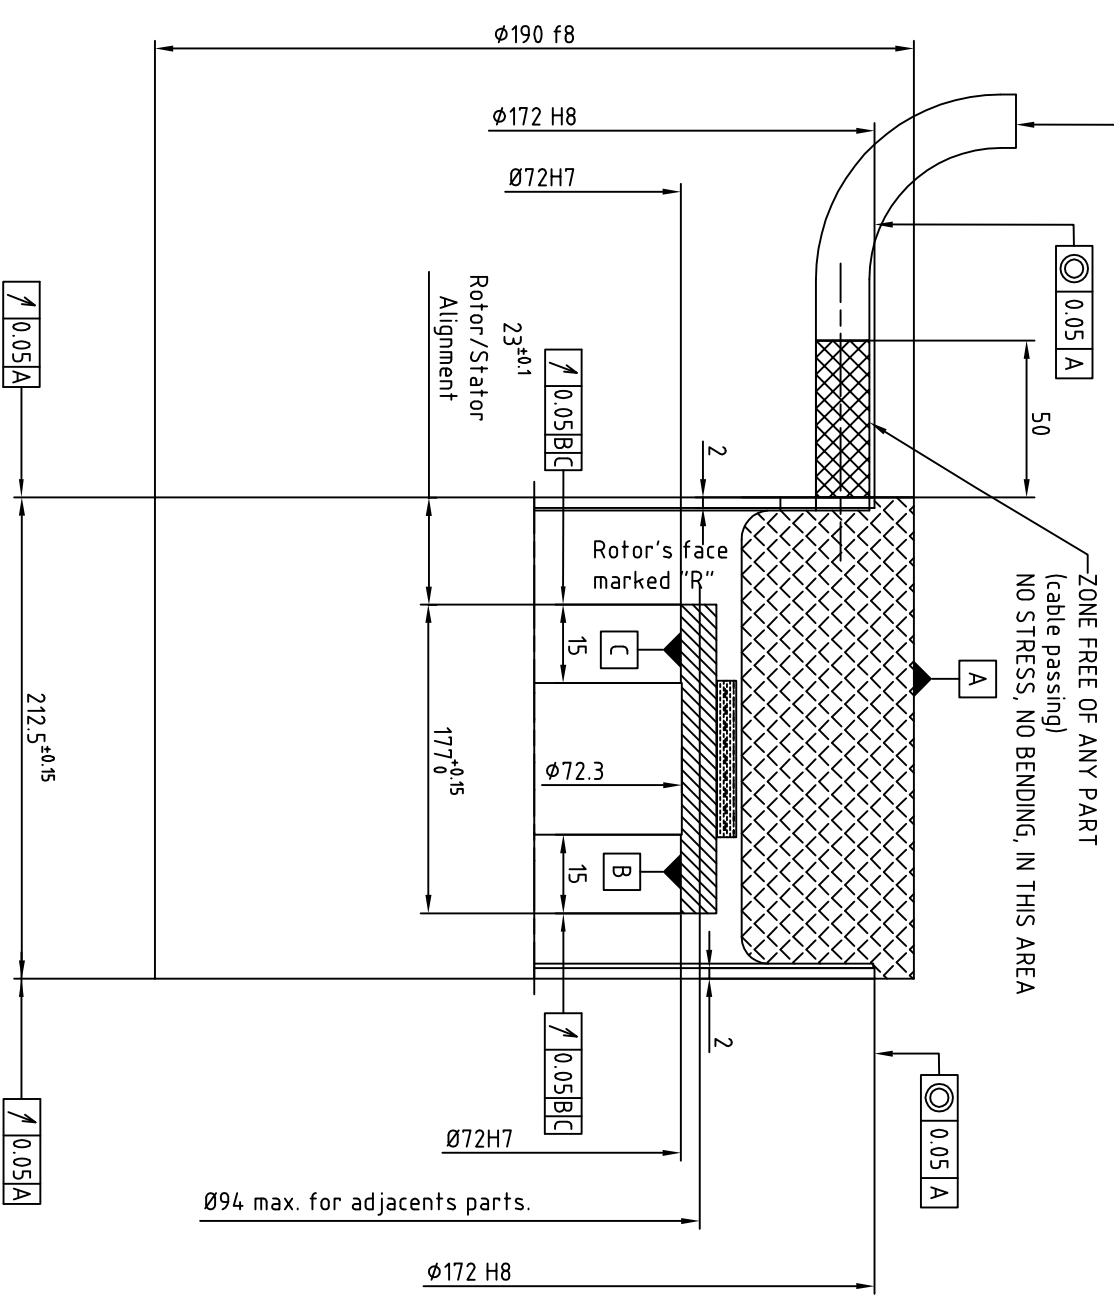

Cable output length 2m:
Power:
 One shielded class 6 cable coded (4x1.5mm²), 2.3 green/yellow overall ϕ 10.2
Thermal sensors:
 One shielded class 6 cable (2x2x0.25mm²) overall ϕ 7
 Brown-White : PTC
 Green-Yellow : KTY84
 Minimum bending radius (except for the first 50mm):
 122mm for power cable
 72mm for sensors cable

NOTA:
 Rotor is not fitted in the stator
 For more information about mounting see document 190STK0-WA002

ALXION

AUTOMATIQUE & PRODUCTION
 Parc Technologique des Fossés Jean
 92712 COLOMBEES Cedex
 Tél: 0141306304 - Fax: 0141306136

190STK4M1XXXXXX