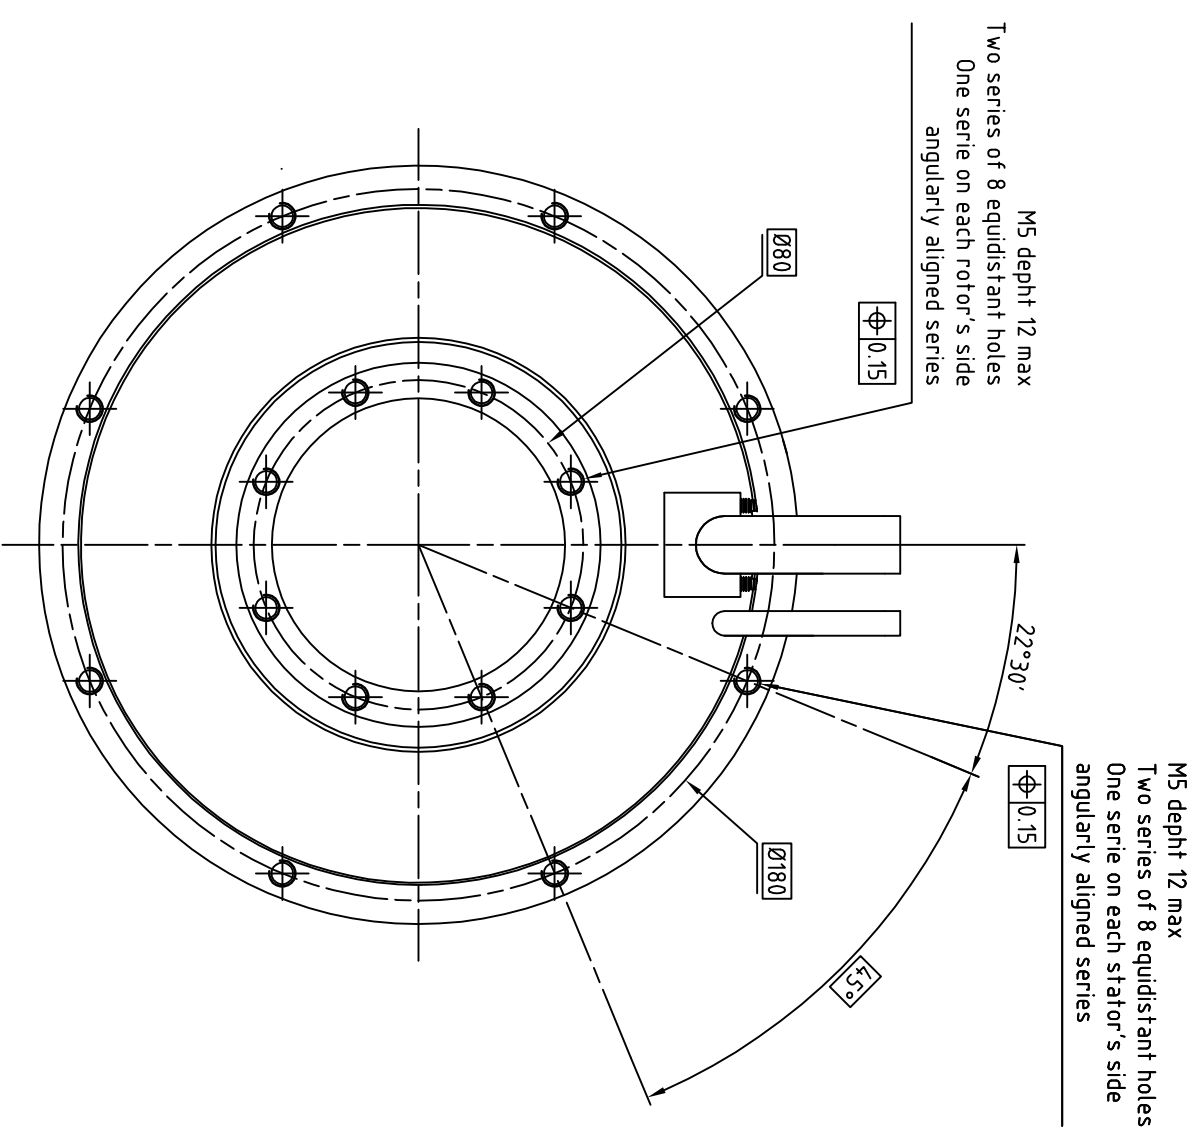

Cable output length 2m:
Power:
 One shielded class 6 cable coded (4x1.5mm²), 2.3 green/yellow overall ϕ 10.2
Thermal sensors:
 One shielded class 6 cable (2x2x0.25mm²) overall ϕ 7
 Brown-White : PTC
 Green-Yellow : KTY84
 Minimum bending radius (except for the first 50mm):
 122mm for power cable
 72mm for sensors cable

NOTA:
 Rotor is not fitted in the stator
 For more information about mounting see document 190STK0-WA002

ALXION

AUTOMATIQUE & PRODUCTION
 Parc Technologique des Fossés Jean
 92712 COLOMBEES Cedex
 Tél: 0141306304 - Fax: 0141306136

190STK4M1XXXXXX