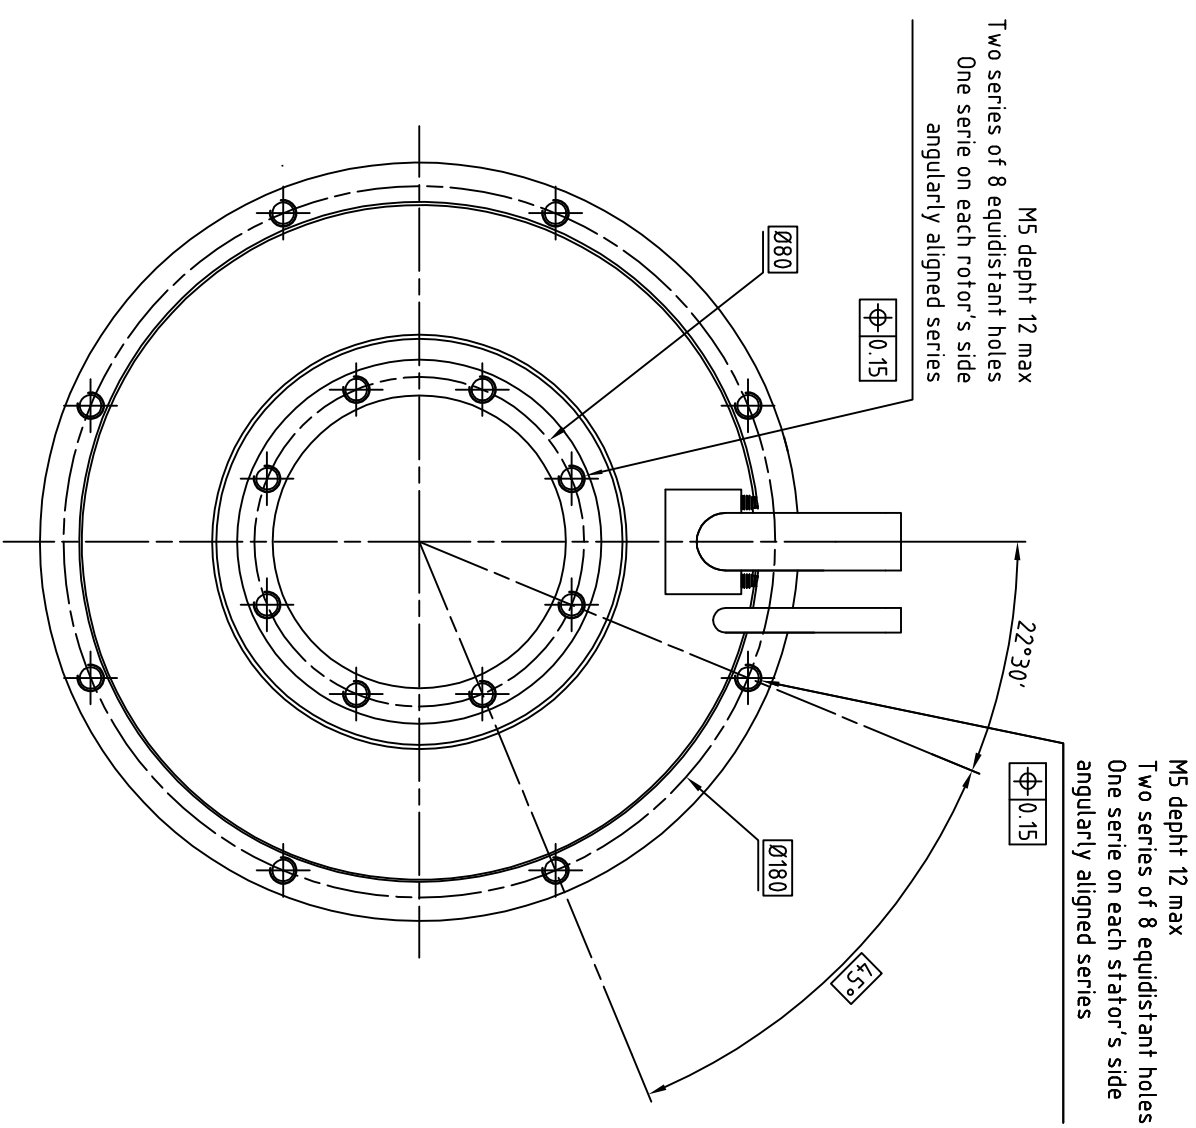

Cable output length 2m:
Power :
 One shielded class 6 cable coded (4x1.5mm²)1,2,3 green/yellow overall ϕ 10.2
Thermal sensors :
 One shielded class 6 cable (2x2x0.25mm²) overall ϕ 7
 Brown-White : PTC
 Green-Yellow : KTY84
Minimum bending radius (except for the first 50mm) :
 122mm for power cable
 72mm for sensors cable

NOTA:
 Rotor is not fitted in the stator
 For more information about mounting see
 document 190STK0-WA002

ALXION

AUTOMATIQUE & PRODUCTIVE
 Parc Technologique des Fosses Jean
 92712 COLOMBEES Cedex
 Tél: 0141306304 - Fax: 0141306136

190STK6M1XXXXXX