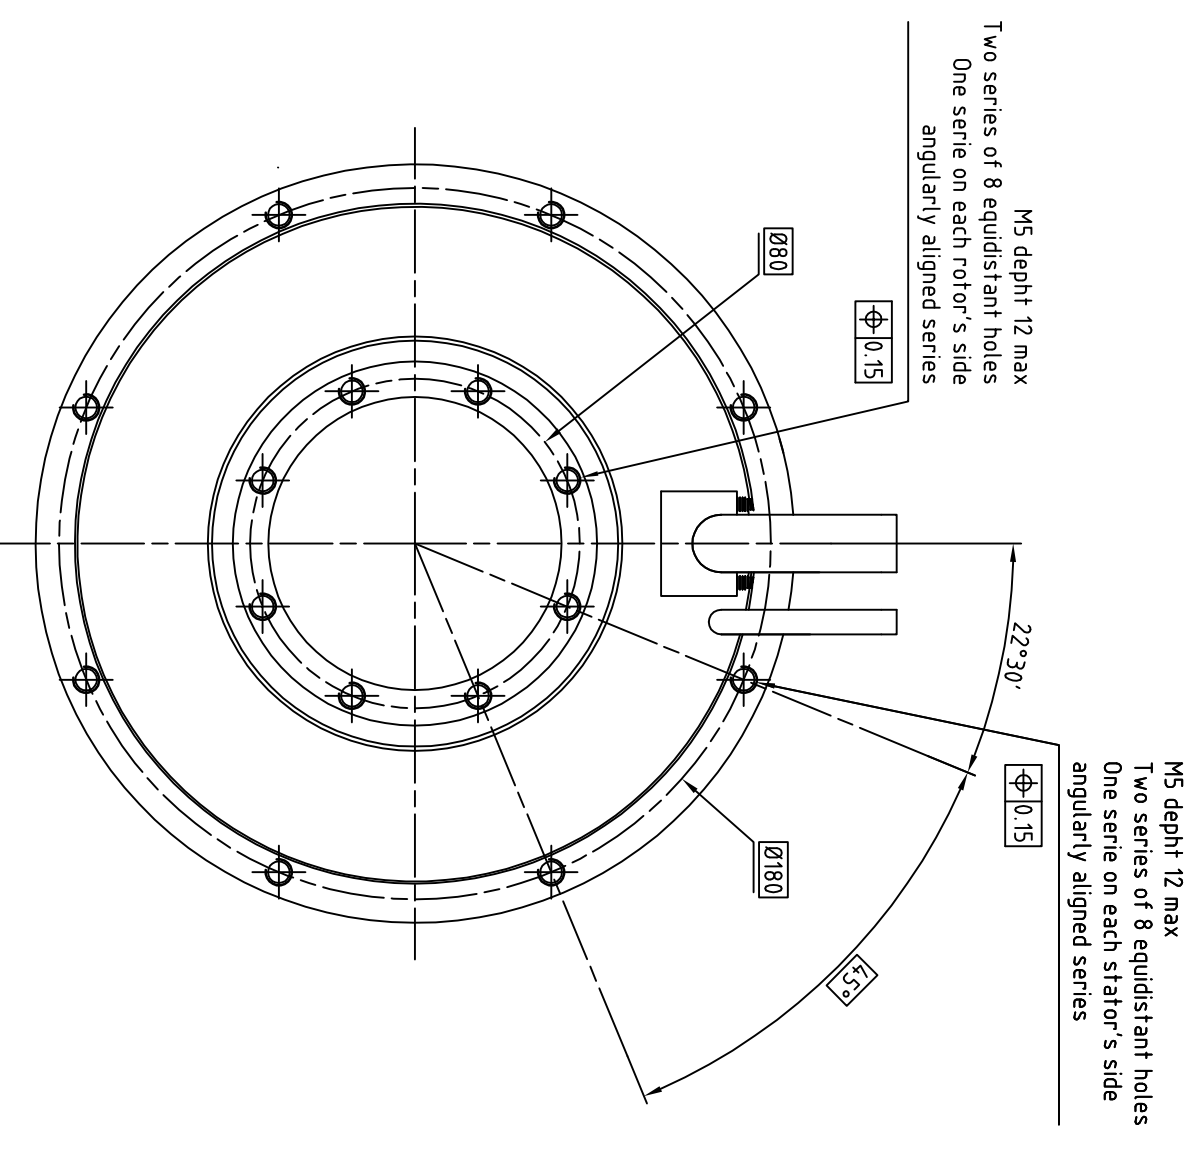

Cable output length 2m:

Power :
 One shielded class 6 cable coded (4x1.5mm²), 1,2,3 green/yellow overall ϕ 10.2

Thermal sensors :
 One shielded class 6 cable (2x2x0.25mm²) overall ϕ 7
 Brown-White : PTC
 Green-Yellow : KTY84
 Minimum bending radius (except for the first 50mm) :
 122mm for power cable
 72mm for sensors cable

NOTA:
 Rotor is not fitted in the stator
 For more information about mounting see
 document 190STK0-WA002

ALXION

AUTOMATIQUE & PRODUCTIQUE
 Parc Technologique des Fossés Jean
 92712 COLOMBES Cedex
 Tél: 0141306304 - Fax: 0141306136

190STK6M1XXXXXX