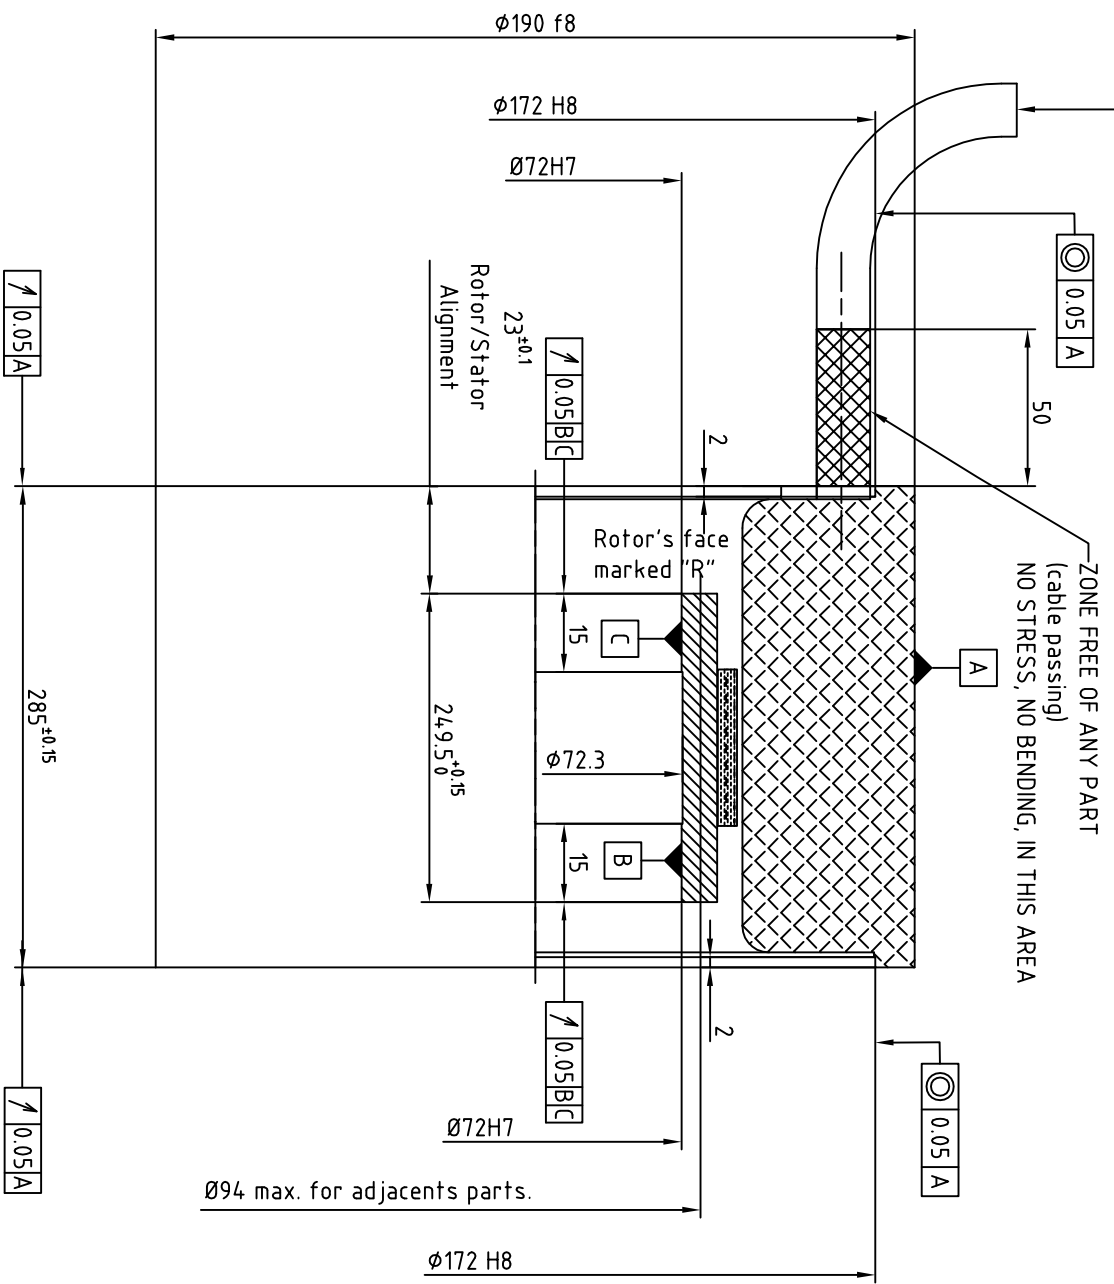

Cable output length 2m:
Power :
 One shielded class 6 cable coded (4x1.5mm²)1,2,3 green/yellow overall ϕ 10.2
Thermal sensors :
 One shielded class 6 cable (2x2x0.25mm²) overall ϕ 7
 Brown-White : PTC
 Green-Yellow : KTY84
Minimum bending radius (except for the first 50mm) :
 122mm for power cable
 72mm for sensors cable

NOTA:
 Rotor is not fitted in the stator
 For more information about mounting see
 document 190STK0-WA002

ALXION

AUTOMATIQUE & PRODUCTIVE
 Parc Technologique des Fosses Jean
 92712 COLOMBEES Cedex
 Tél: 0141306304 - Fax: 0141306136

190STK6M1XXXXXX