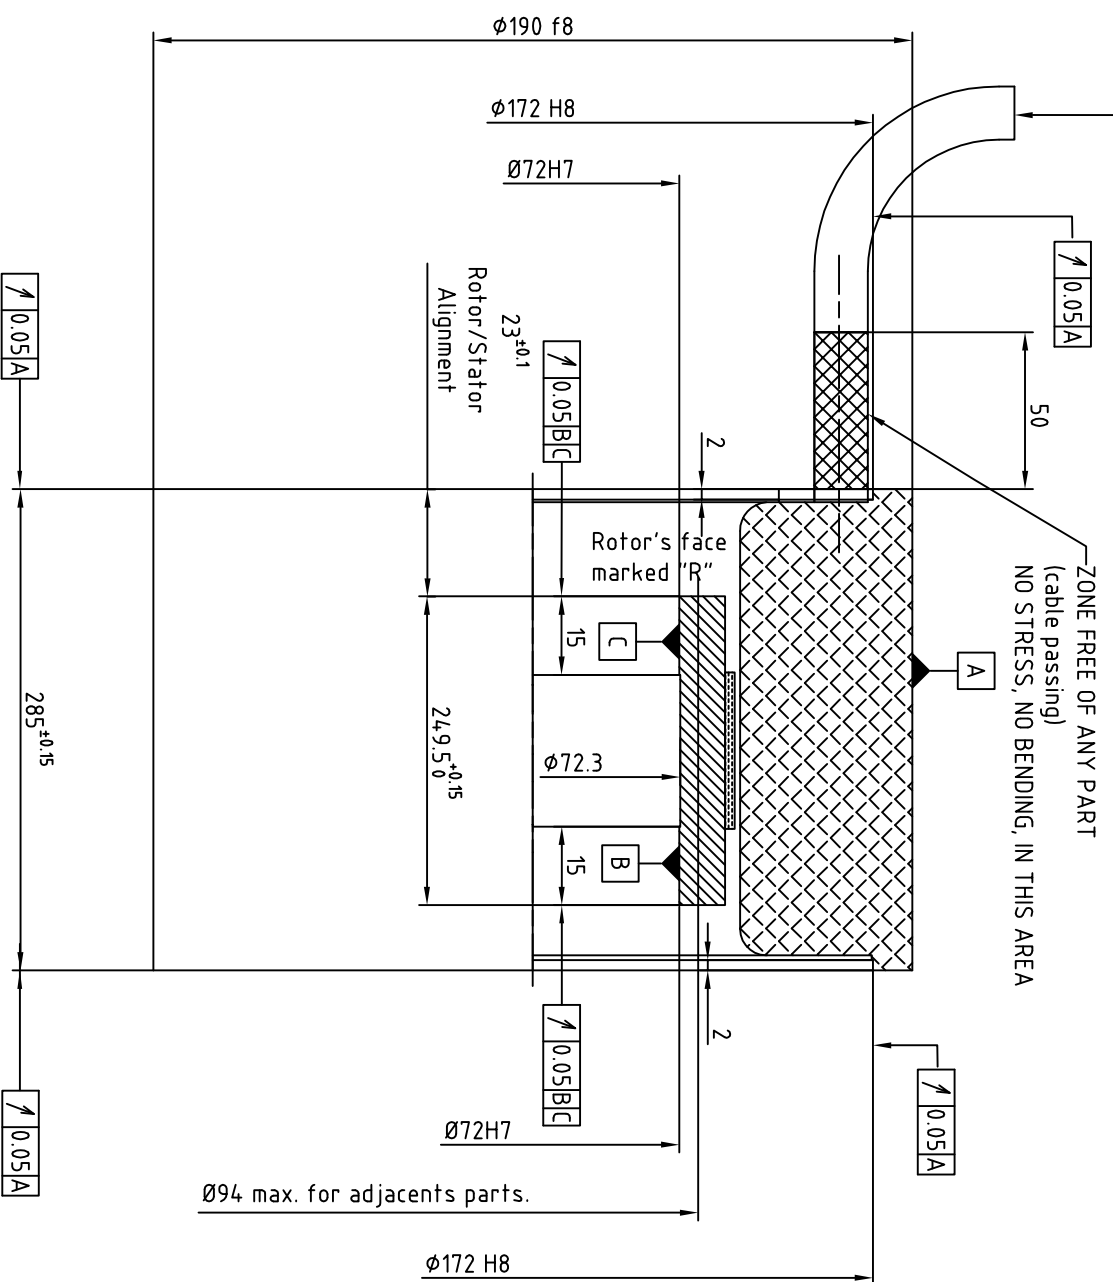

Cable output length 2m:

Power :
 One shielded class 6 cable coded (4x1.5mm²), 1,2,3 green/yellow overall ϕ 10.2

Thermal sensors :
 One shielded class 6 cable (2x2x0.25mm²) overall ϕ 7
 Brown-White : PTC
 Green-Yellow : KTY84
 Minimum bending radius (except for the first 50mm) :
 122mm for power cable
 72mm for sensors cable

NOTA:
 Rotor is not fitted in the stator
 For more information about mounting see
 document 190STK0-WA002

ALXION

AUTOMATIQUE & PRODUCTIQUE
 Parc Technologique des Fossés Jean
 92712 COLOMBES Cedex
 Tél: 0141306304 - Fax: 0141306136

190STK6M1XXXXXX