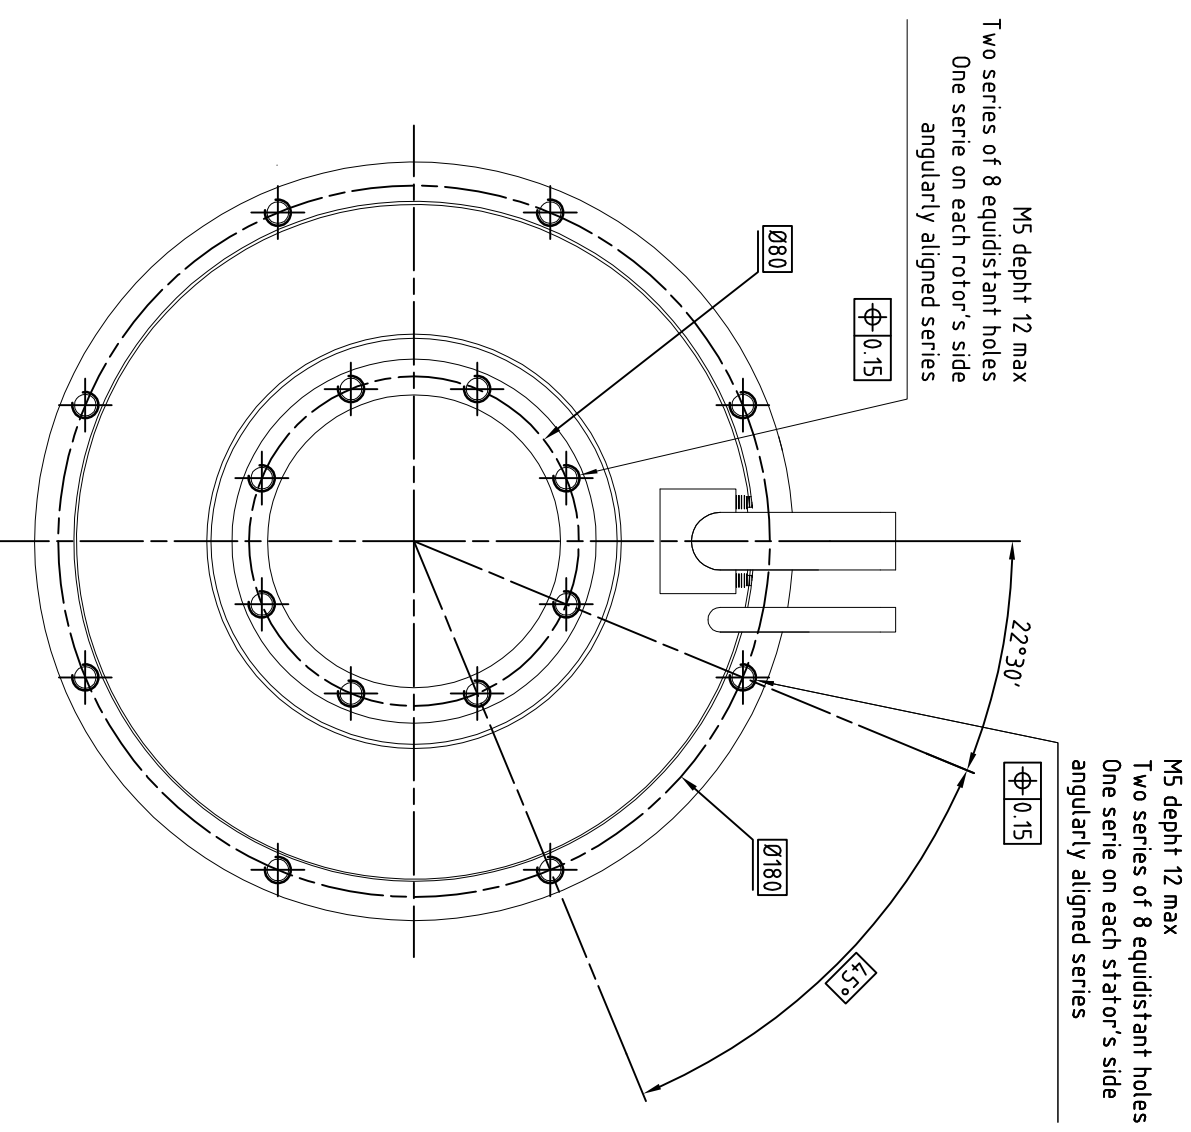

Cable output length 2m:

Power :
 One shielded class 6 cable coded (4x1.5mm²)1,2,3 green/yellow overall $\phi 10.2$

Thermal sensors :
 One shielded class 6 cable (2x2x0.25mm²) overall $\phi 7$
 Brown-White : PTC
 Green-Yellow : KTY84
 Minimum bending radius (except for the first 50mm) :
 122mm for power cable
 72mm for sensors cable