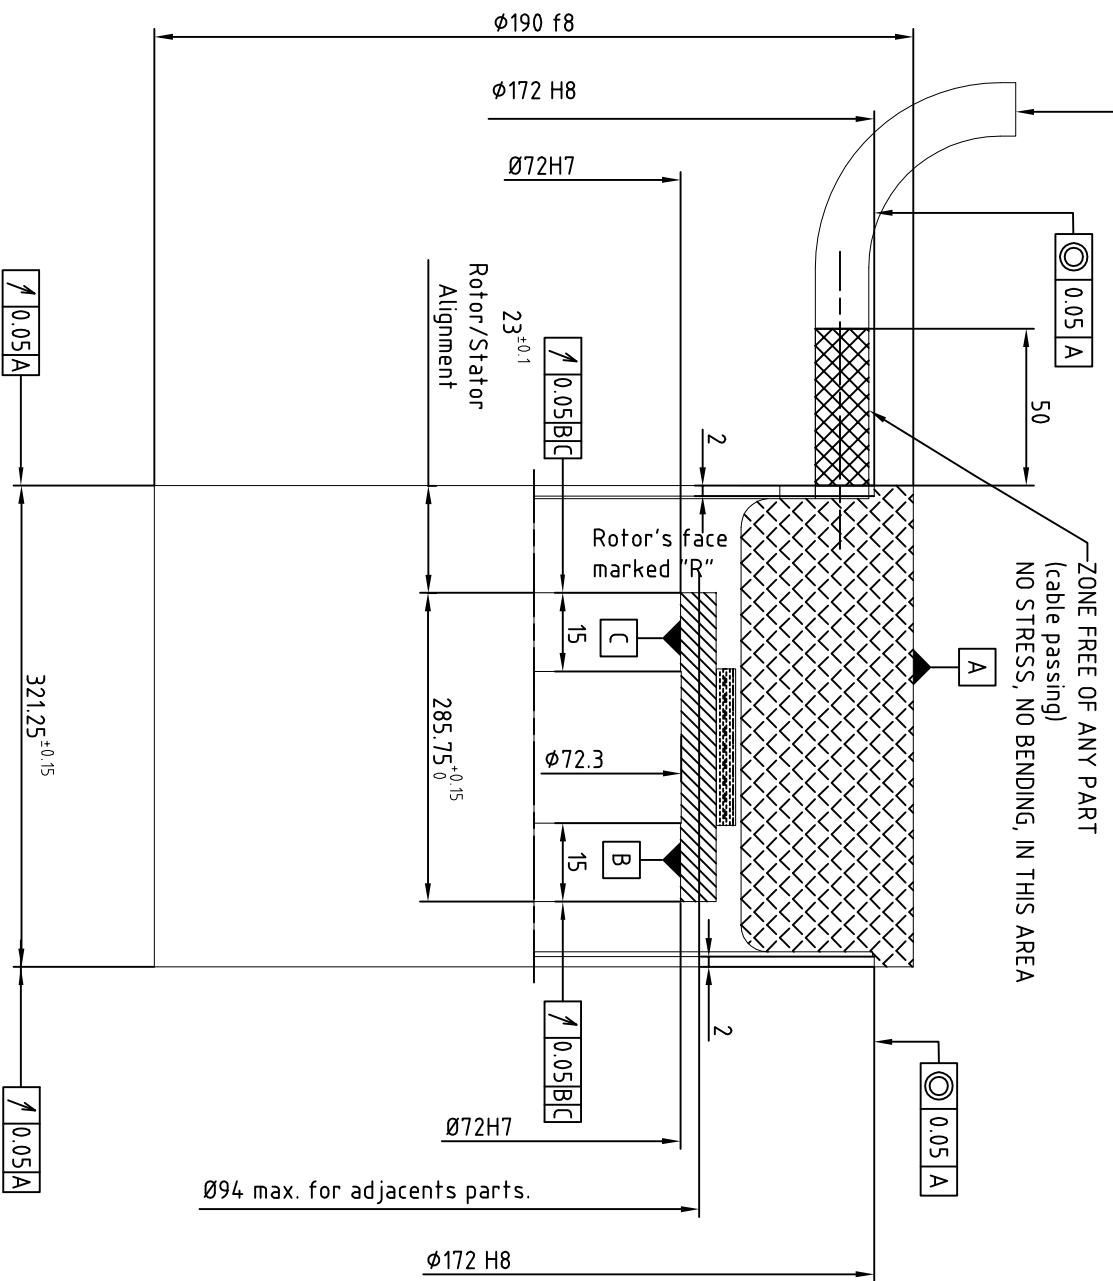

Cable output length 2m:

Power :
 One shielded class 6 cable coded (4x1.5mm²)1,2,3 green/yellow overall $\phi 10.2$

Thermal sensors :
 One shielded class 6 cable (2x2x0.25mm²) overall $\phi 7$
 Brown-White : PTC
 Green-Yellow : KTY84
 Minimum bending radius (except for the first 50mm) :
 122mm for power cable
 72mm for sensors cable