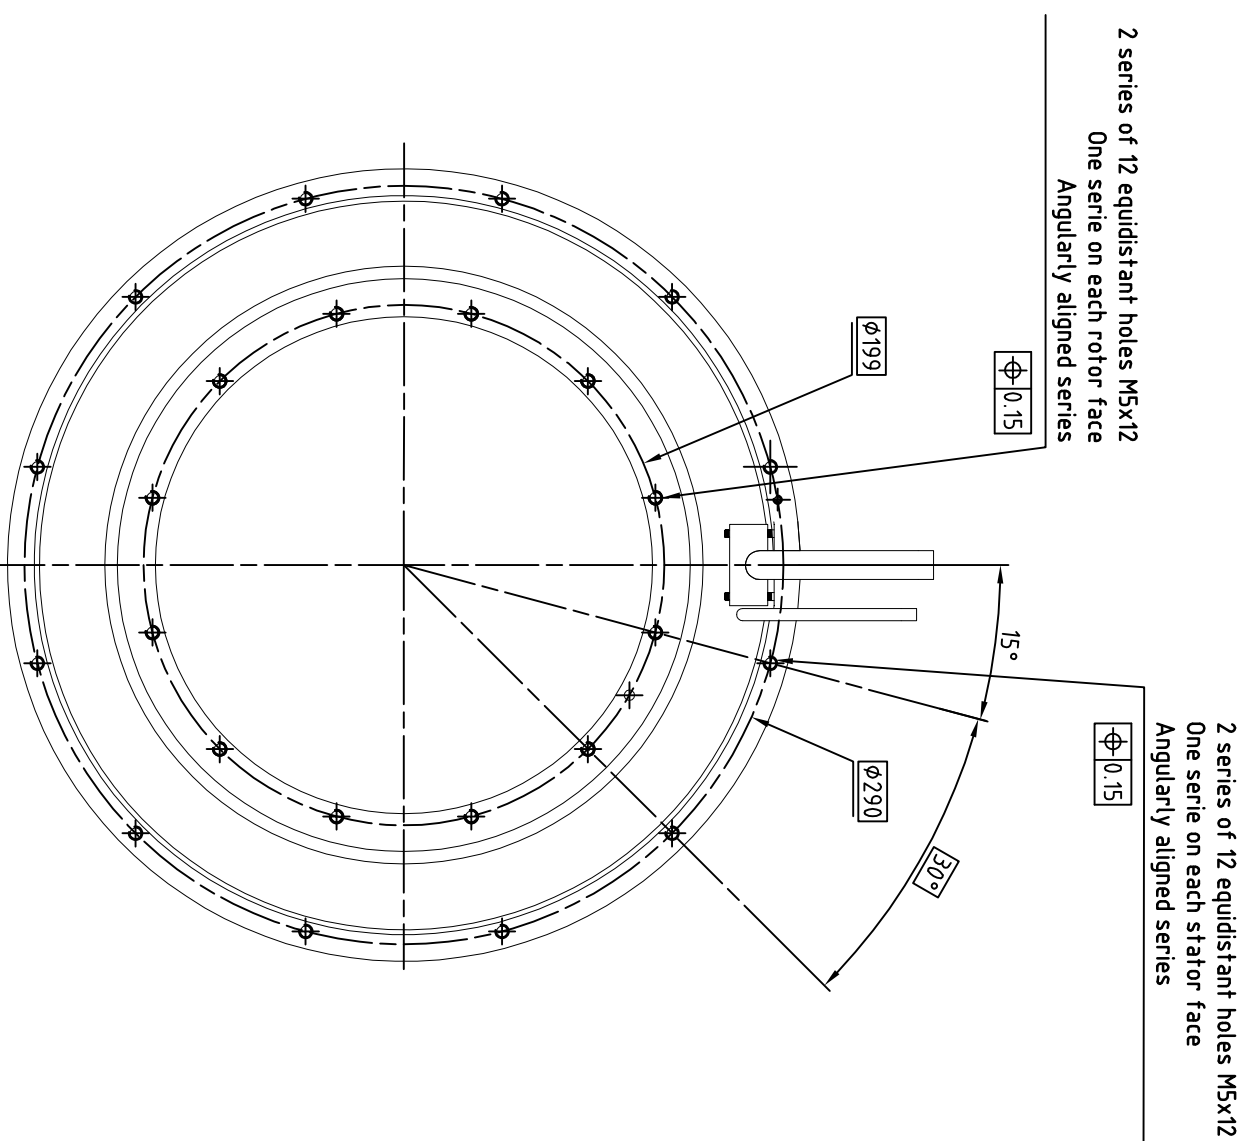

Cable output length 2m:  
**Power :**  
 One shielded class 6 cable coded 1,2,3 green/yellow  
**Thermal sensors :**  
 One shielded class 6 cable (2x2x0.25mm<sup>2</sup>)  
 Brown-White : PTC  
 Green-Yellow : KTY84  
 Minimum bending radius (except for the first 50mm) :  
 See table

Cable	Ø	R min.
2x2x0.25	7	84
4x1.5	10.2	120
4x2.5	11.4	135
4x4	13.1	155
4x6	15.9	190
4x10	18.8	225