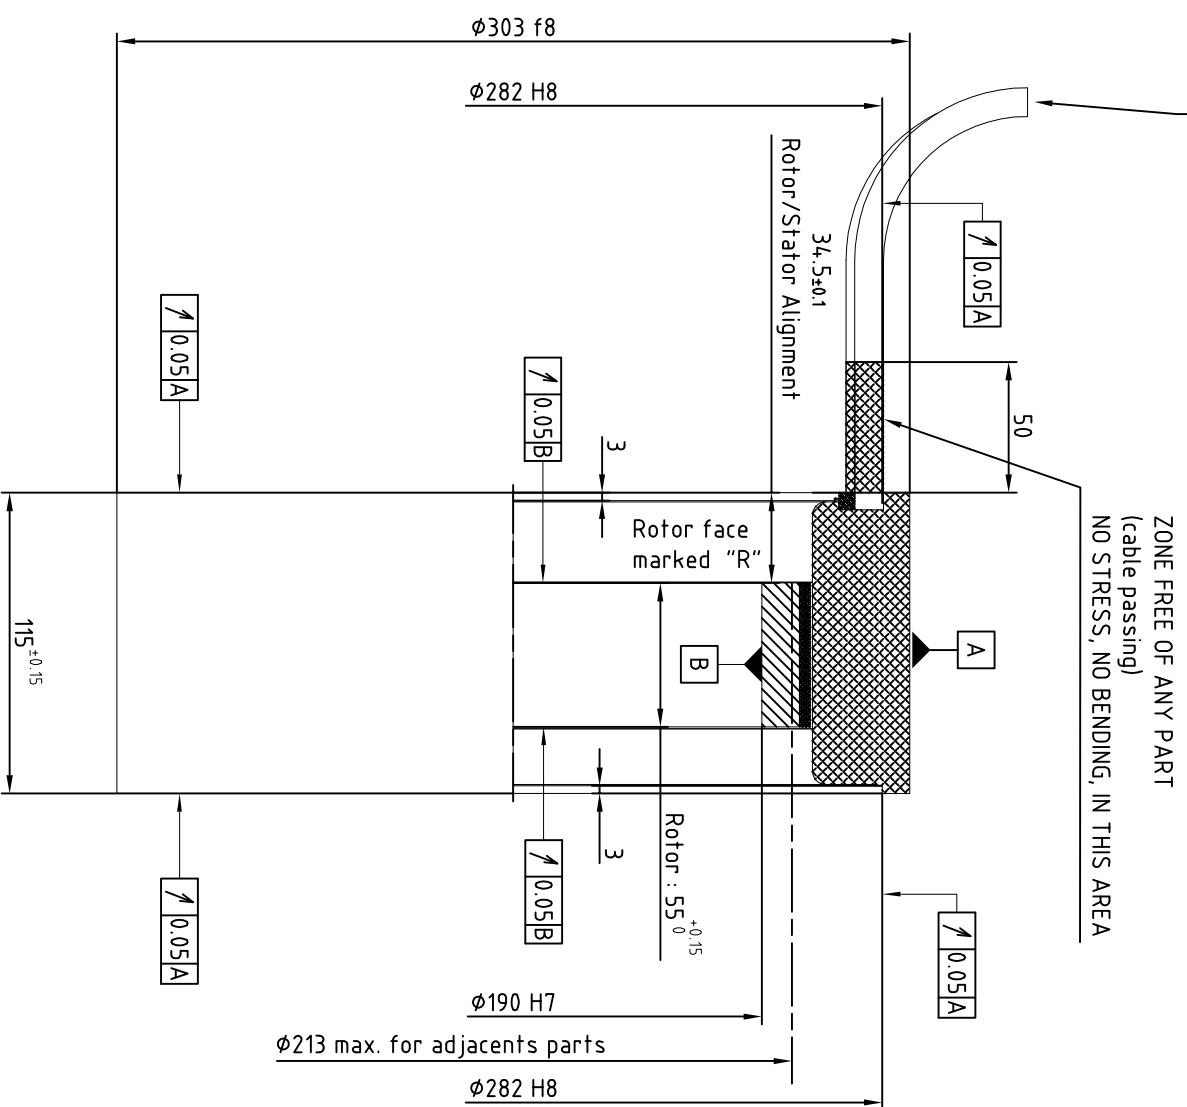

Cable output length 2m:  
**Power :**  
 One shielded class 6 cable coded 1,2,3 green/yellow  
**Thermal sensors :**  
 One shielded class 6 cable (2x2x0.25mm<sup>2</sup>)  
 Brown-White : PTC  
 Green-Yellow : KTY84  
 Minimum bending radius (except for the first 50mm) :  
 See table

Cable	Ø	R min.
2x2x0.25	7	84
4x1.5	10.2	120
4x2.5	11.4	135
4x4	13.1	155
4x6	15.9	190
4x10	18.8	225