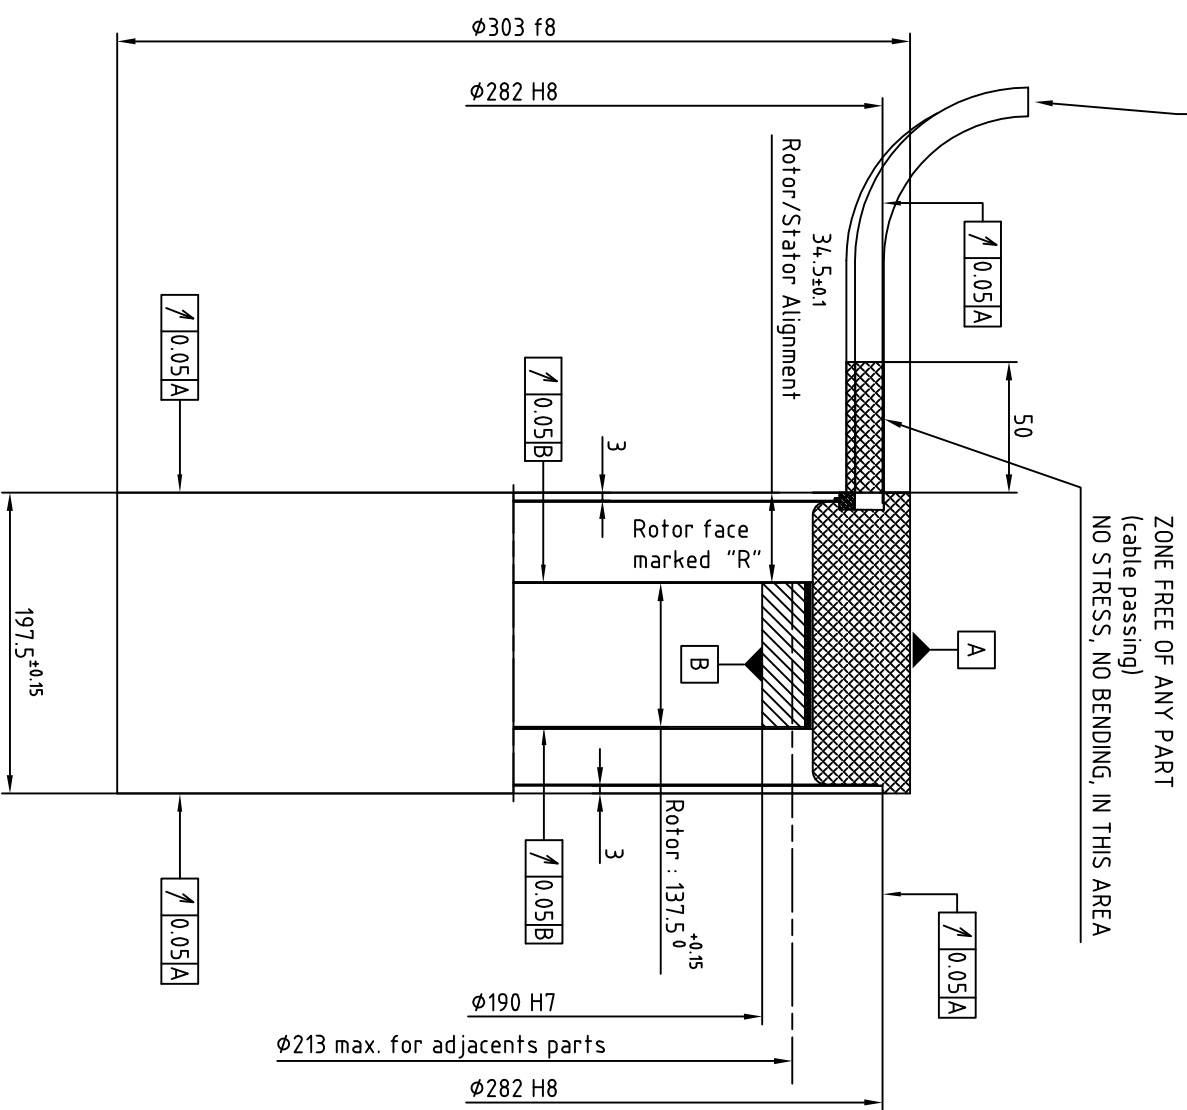

Cable output length 2m:  
**Power:**  
 One shielded class 6 cable coded 1,2,3 green/yellow  
**Thermal sensors:**  
 One shielded class 6 cable (2x2x0.25mm<sup>2</sup>)  
 Brown-White : PTC  
 Green-Yellow : KTY84  
 Minimum bending radius (except for the first 50mm) :  
 See table

Cable	Ø	R min.
2x2x0.25	7	84
4x1.5	10.2	120
4x2.5	11.4	135
4x4	13.1	155
4x6	15.9	190
4x10	18.8	225

NOTA:  
 Rotor is not fitted in the stator  
 For more information about mounting see document 300STK0-WA002