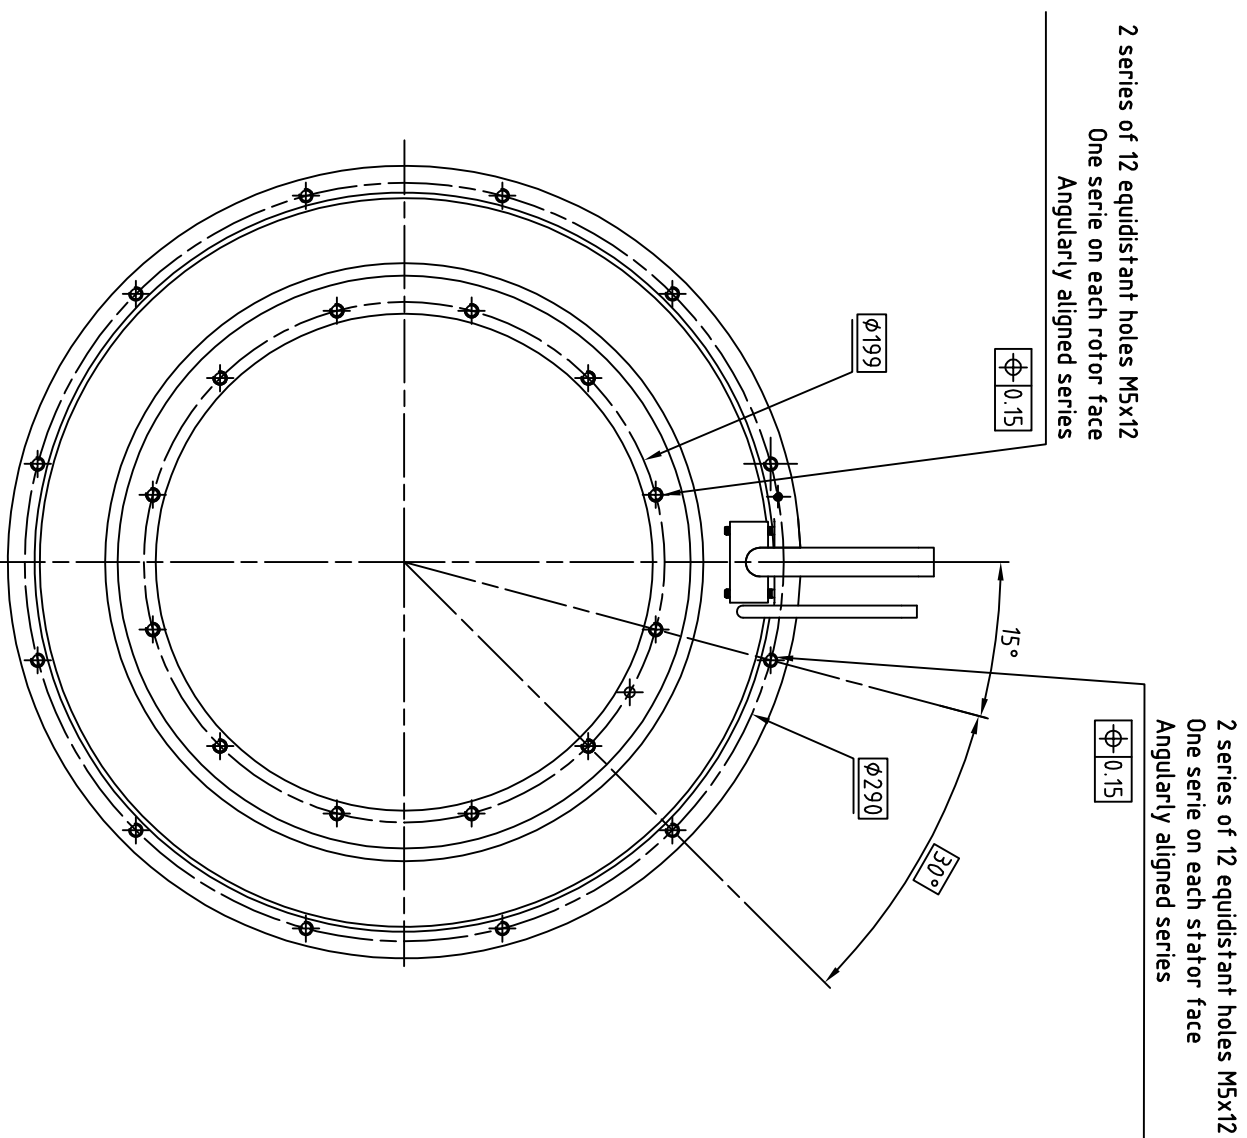

Cable output length 2m:  
**Power:**  
 One shielded class 6 cable coded 1,2,3 green/yellow  
**Thermal sensors:**  
 One shielded class 6 cable (2x2x0.25mm<sup>2</sup>)  
 Brown-White : PTC  
 Green-Yellow : KTY84  
 Minimum bending radius (except for the first 50mm) :  
 See table

Cable	Ø	R min.
2x2x0.25	7	84
4x1.5	10.2	120
4x2.5	11.4	135
4x4	13.1	155
4x6	15.9	190
4x10	18.8	225

NOTA:  
 Rotor is not fitted in the stator  
 For more information about mounting see document 300STK0-WA002