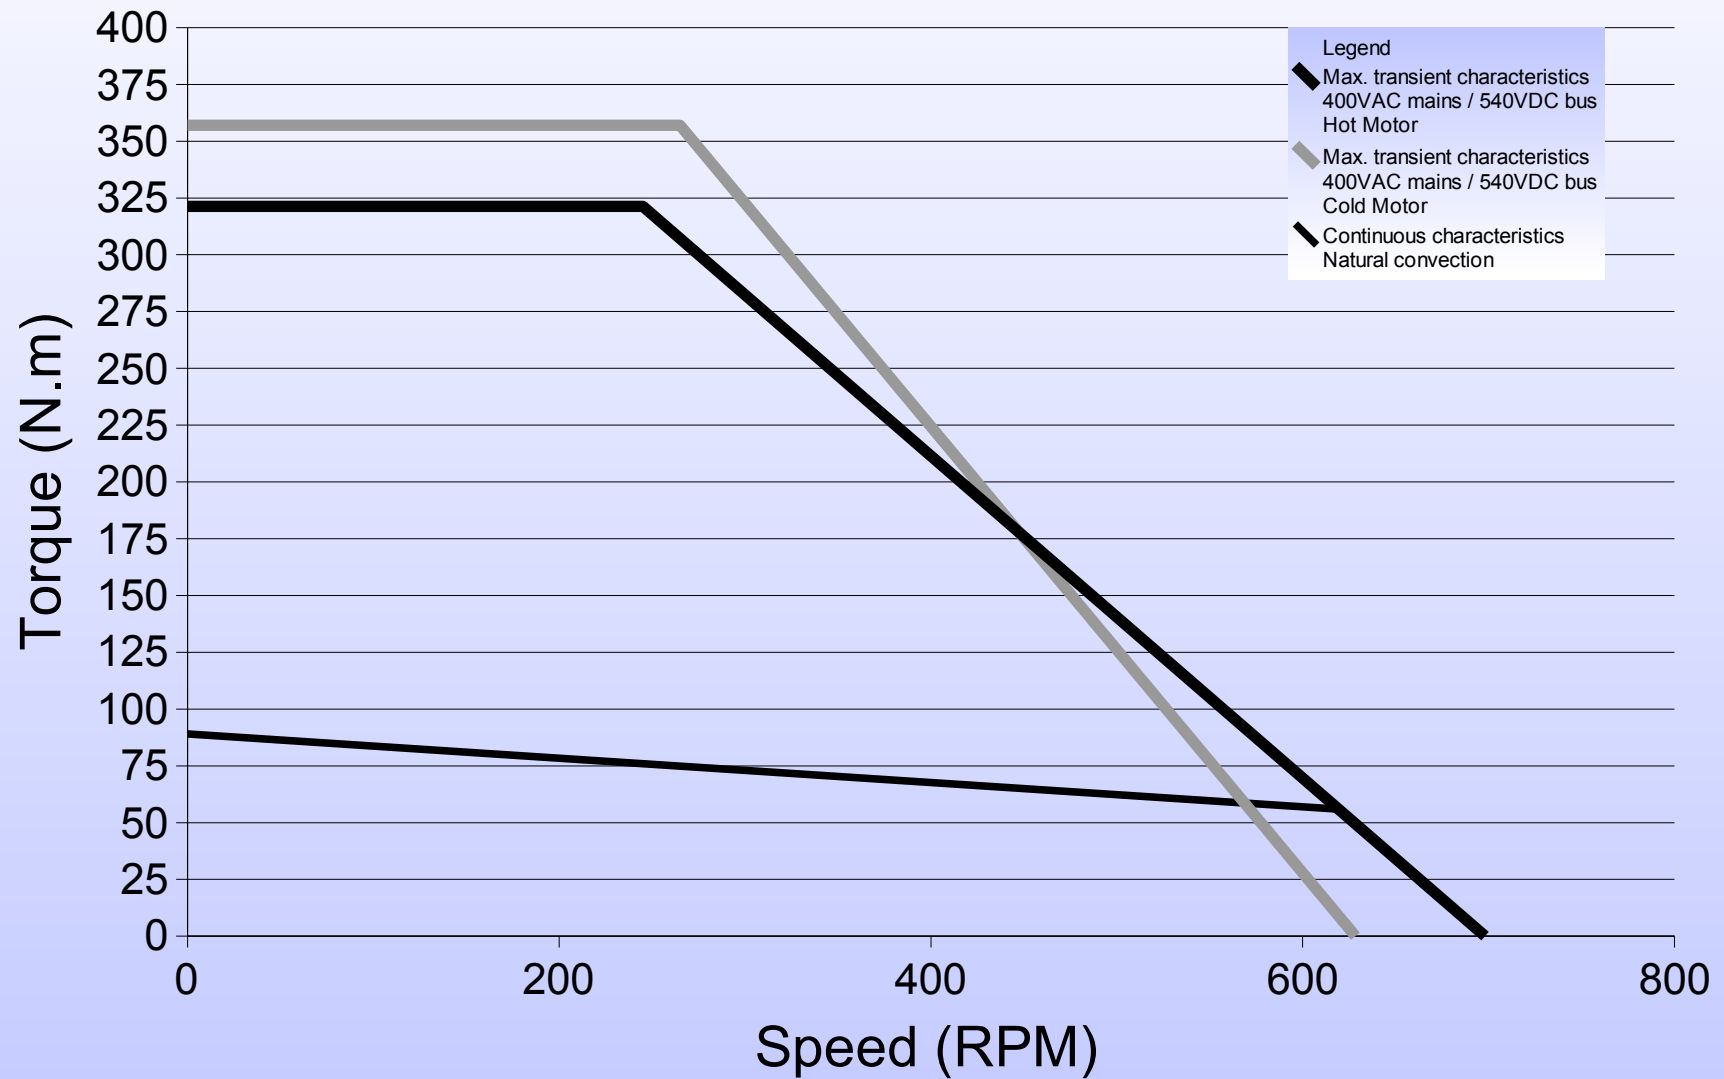

190ST2M 500rpm

Torque vs Speed Characteristics

190ST2M 1500rpm

Torque vs Speed Characteristics

190ST4M 500rpm

Torque vs Speed Characteristics

190ST4M 1500rpm Torque vs Speed Characteristics

190ST6M 500rpm

Torque vs Speed Characteristics

190ST6M 1000rpm

Torque vs Speed Characteristics

190ST8M 500rpm

Torque vs Speed Characteristics

190ST8M 1000rpm

Torque vs Speed Characteristics