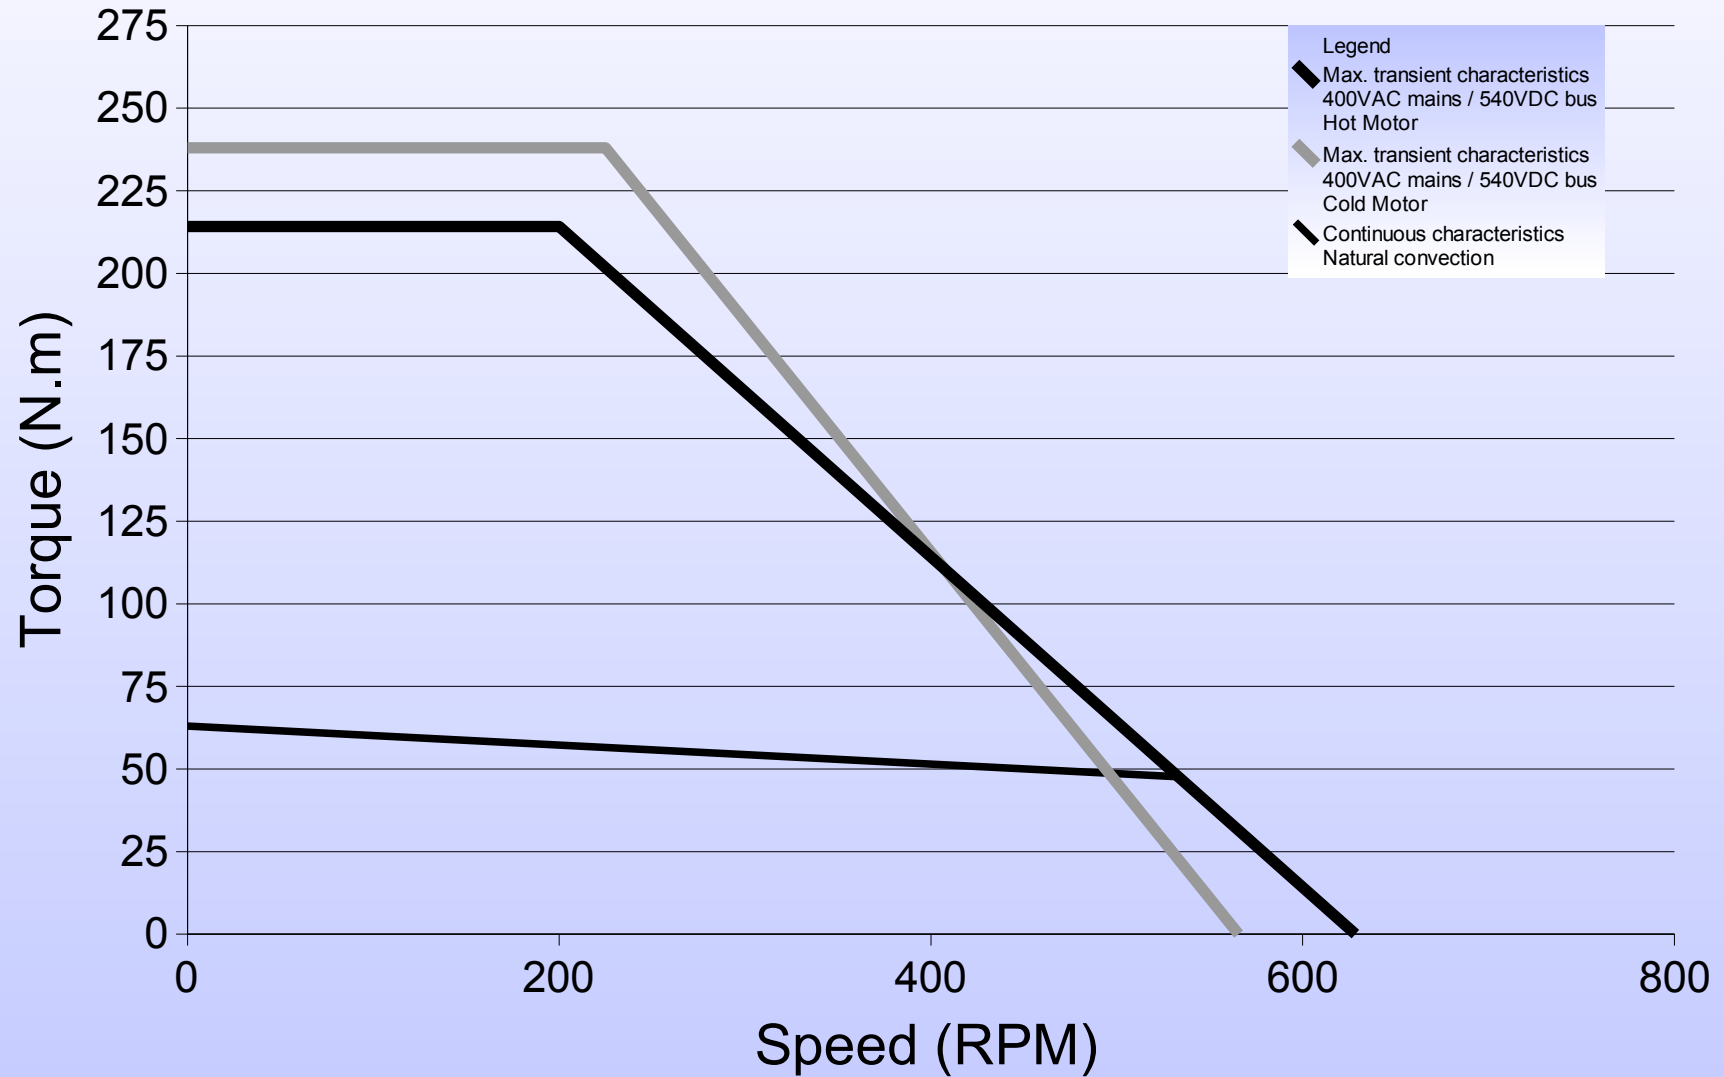

190ST2M 500rpm

Torque vs Speed Characteristics

190ST2M 1500rpm

Torque vs Speed Characteristics

190ST4M 500rpm

Torque vs Speed Characteristics

190ST4M 1500rpm Torque vs Speed Characteristics

190ST6M 500rpm

Torque vs Speed Characteristics

190ST6M 1000rpm

Torque vs Speed Characteristics

190ST8M 500rpm

Torque vs Speed Characteristics

190ST8M 1000rpm

Torque vs Speed Characteristics