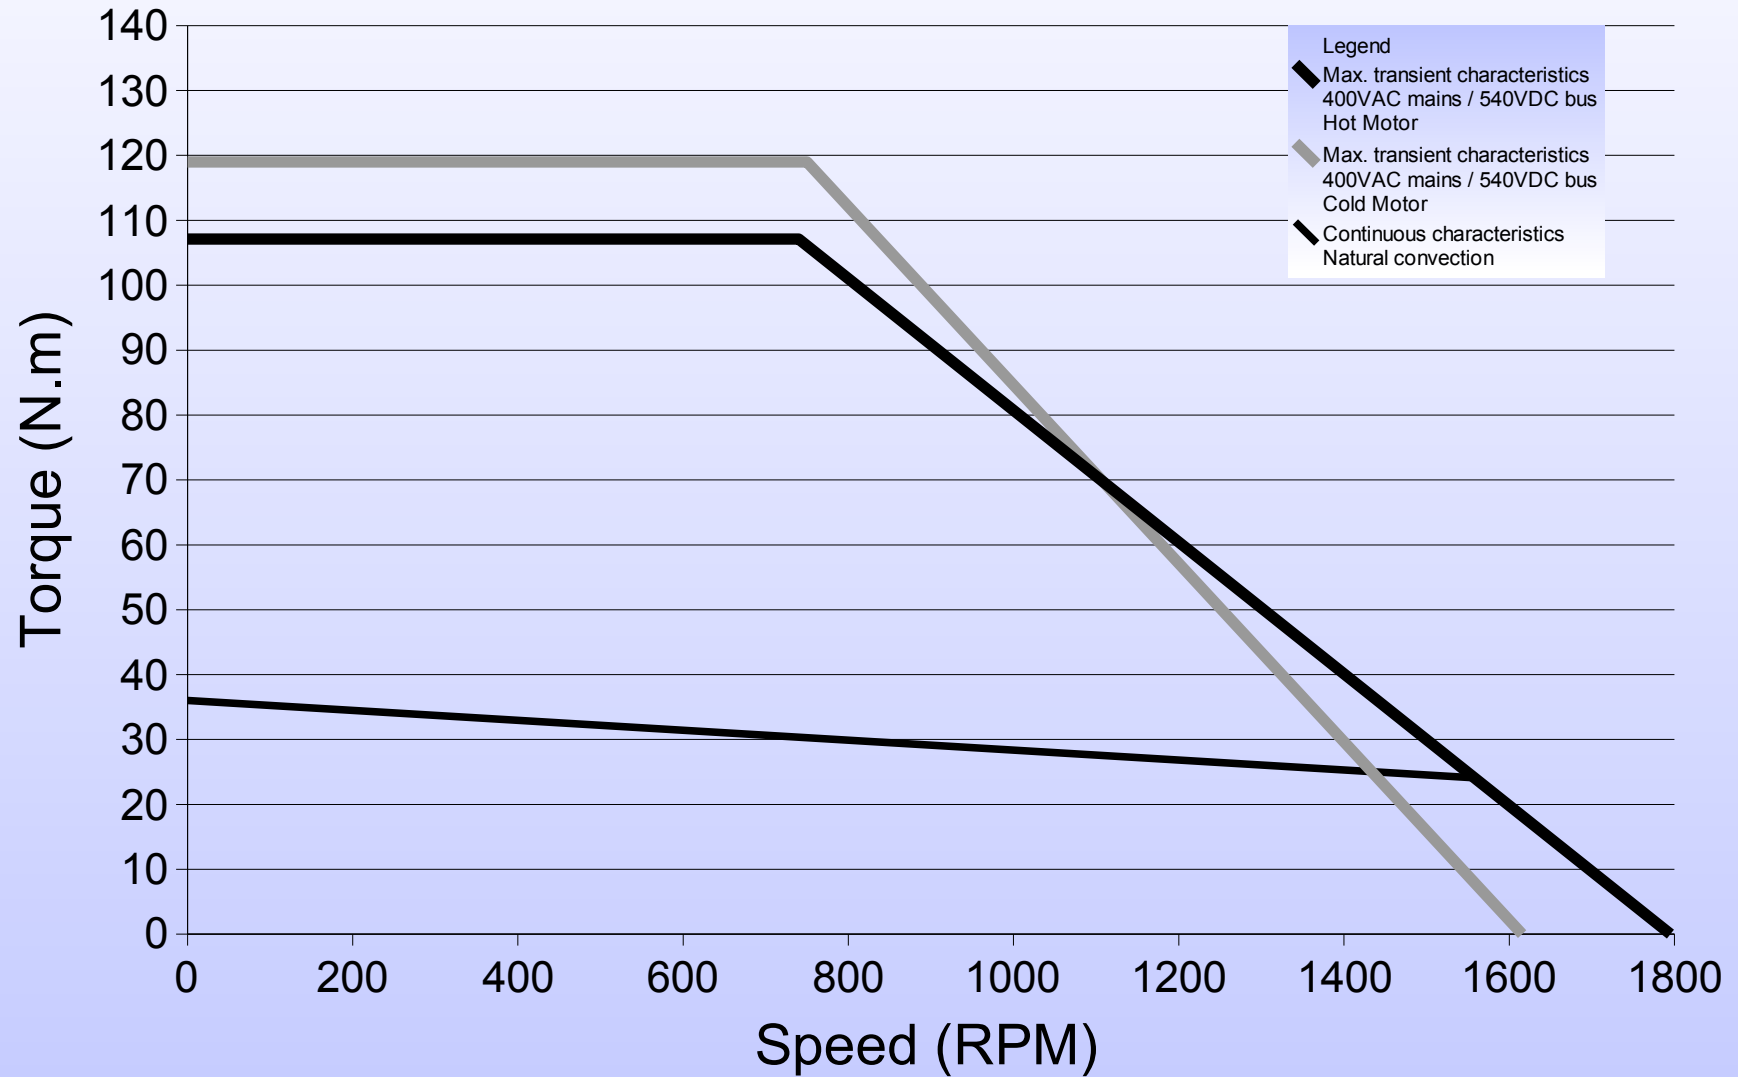

190ST2M 500rpm

Torque vs Speed Characteristics

190ST2M 1500rpm

Torque vs Speed Characteristics

190ST4M 500rpm

Torque vs Speed Characteristics

190ST4M 1500rpm Torque vs Speed Characteristics

190ST6M 500rpm

Torque vs Speed Characteristics

190ST6M 1000rpm

Torque vs Speed Characteristics

190ST8M 500rpm

Torque vs Speed Characteristics

190ST8M 1000rpm

Torque vs Speed Characteristics