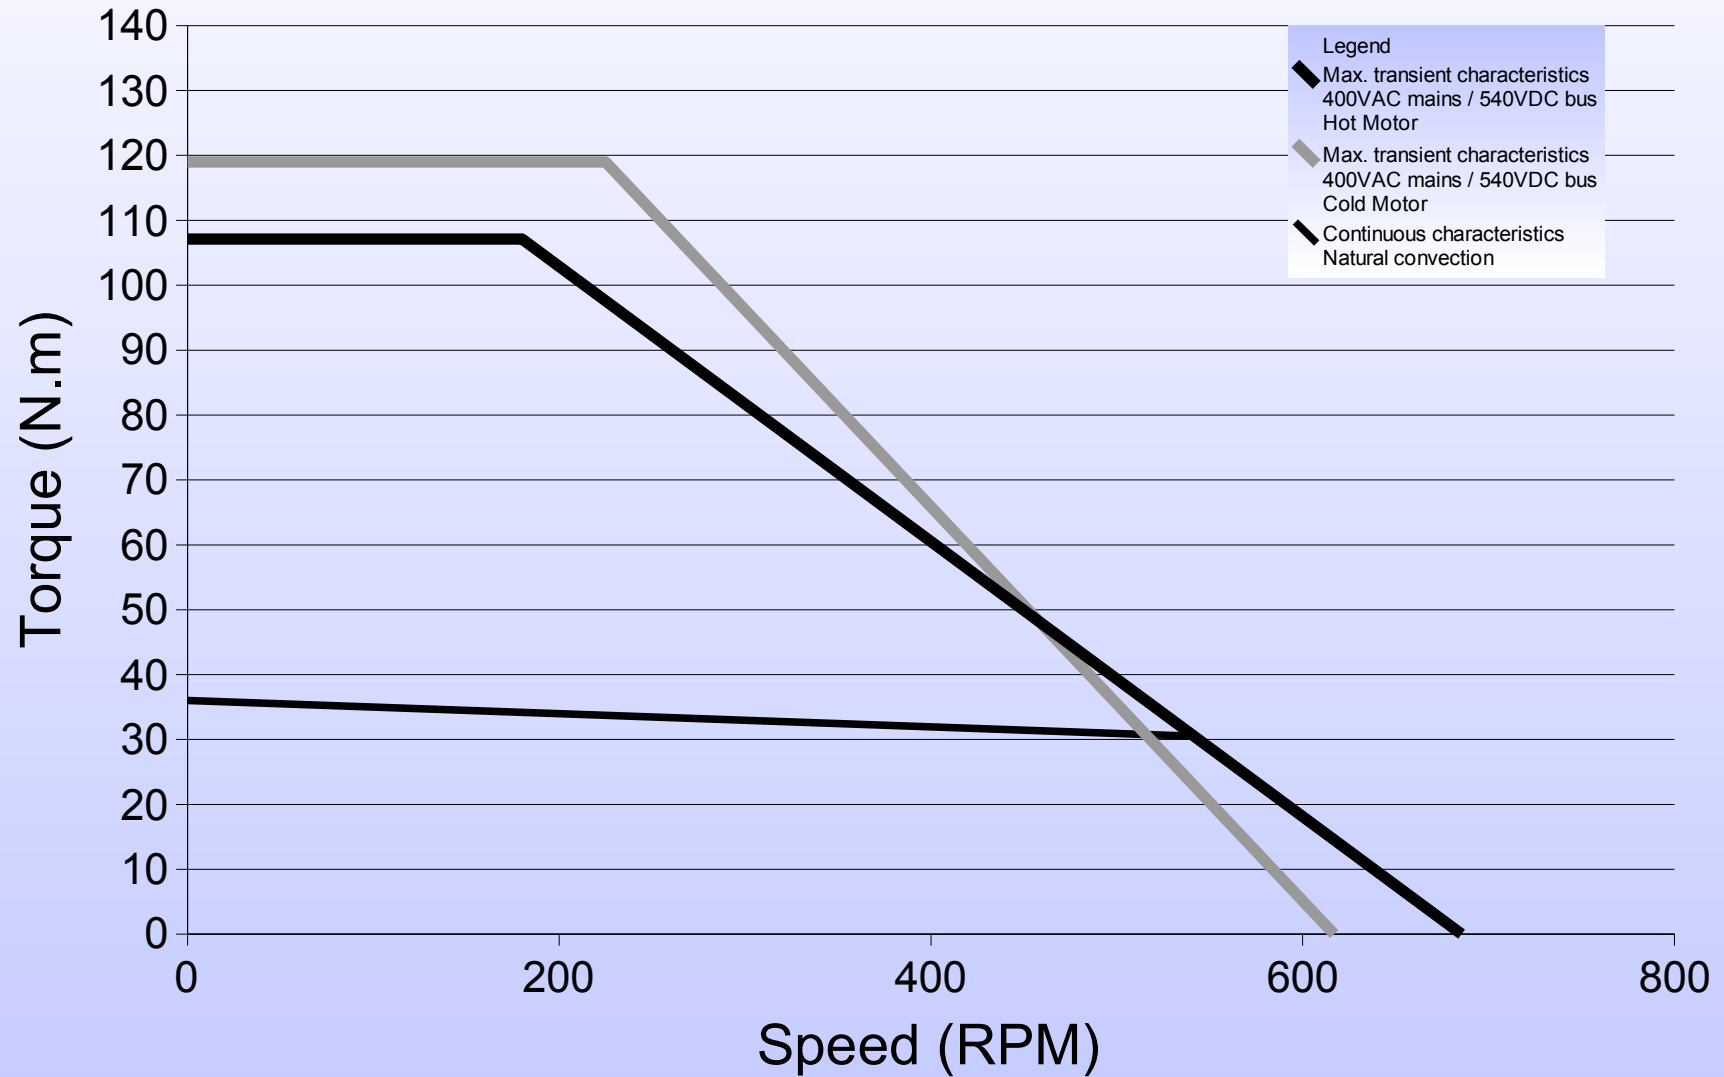

190ST2M 500rpm

Torque vs Speed Characteristics

190ST2M 1500rpm

Torque vs Speed Characteristics

190ST4M 500rpm

Torque vs Speed Characteristics

190ST4M 1500rpm Torque vs Speed Characteristics

190ST6M 500rpm

Torque vs Speed Characteristics

190ST6M 1000rpm

Torque vs Speed Characteristics

190ST8M 500rpm

Torque vs Speed Characteristics

190ST8M 1000rpm

Torque vs Speed Characteristics