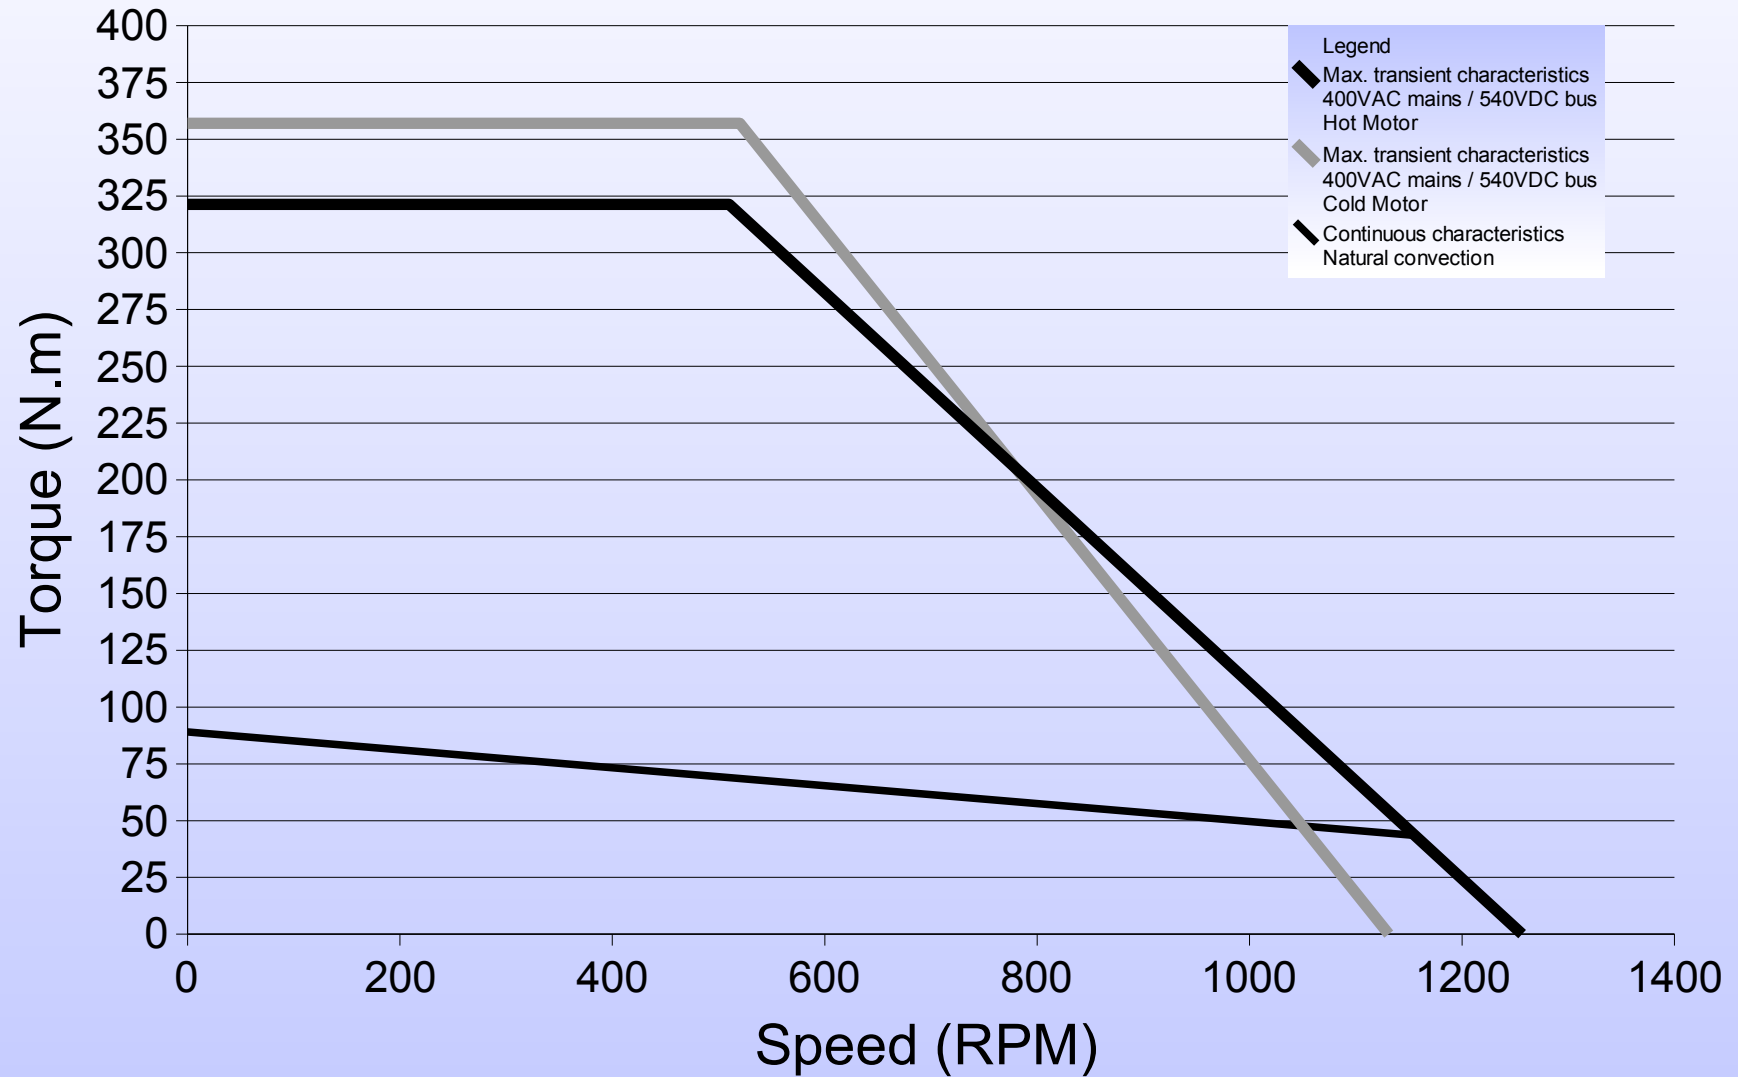

190ST2M 500rpm

Torque vs Speed Characteristics

190ST2M 1500rpm

Torque vs Speed Characteristics

190ST4M 500rpm

Torque vs Speed Characteristics

190ST4M 1500rpm Torque vs Speed Characteristics

190ST6M 500rpm

Torque vs Speed Characteristics

190ST6M 1000rpm

Torque vs Speed Characteristics

190ST8M 500rpm

Torque vs Speed Characteristics

190ST8M 1000rpm

Torque vs Speed Characteristics