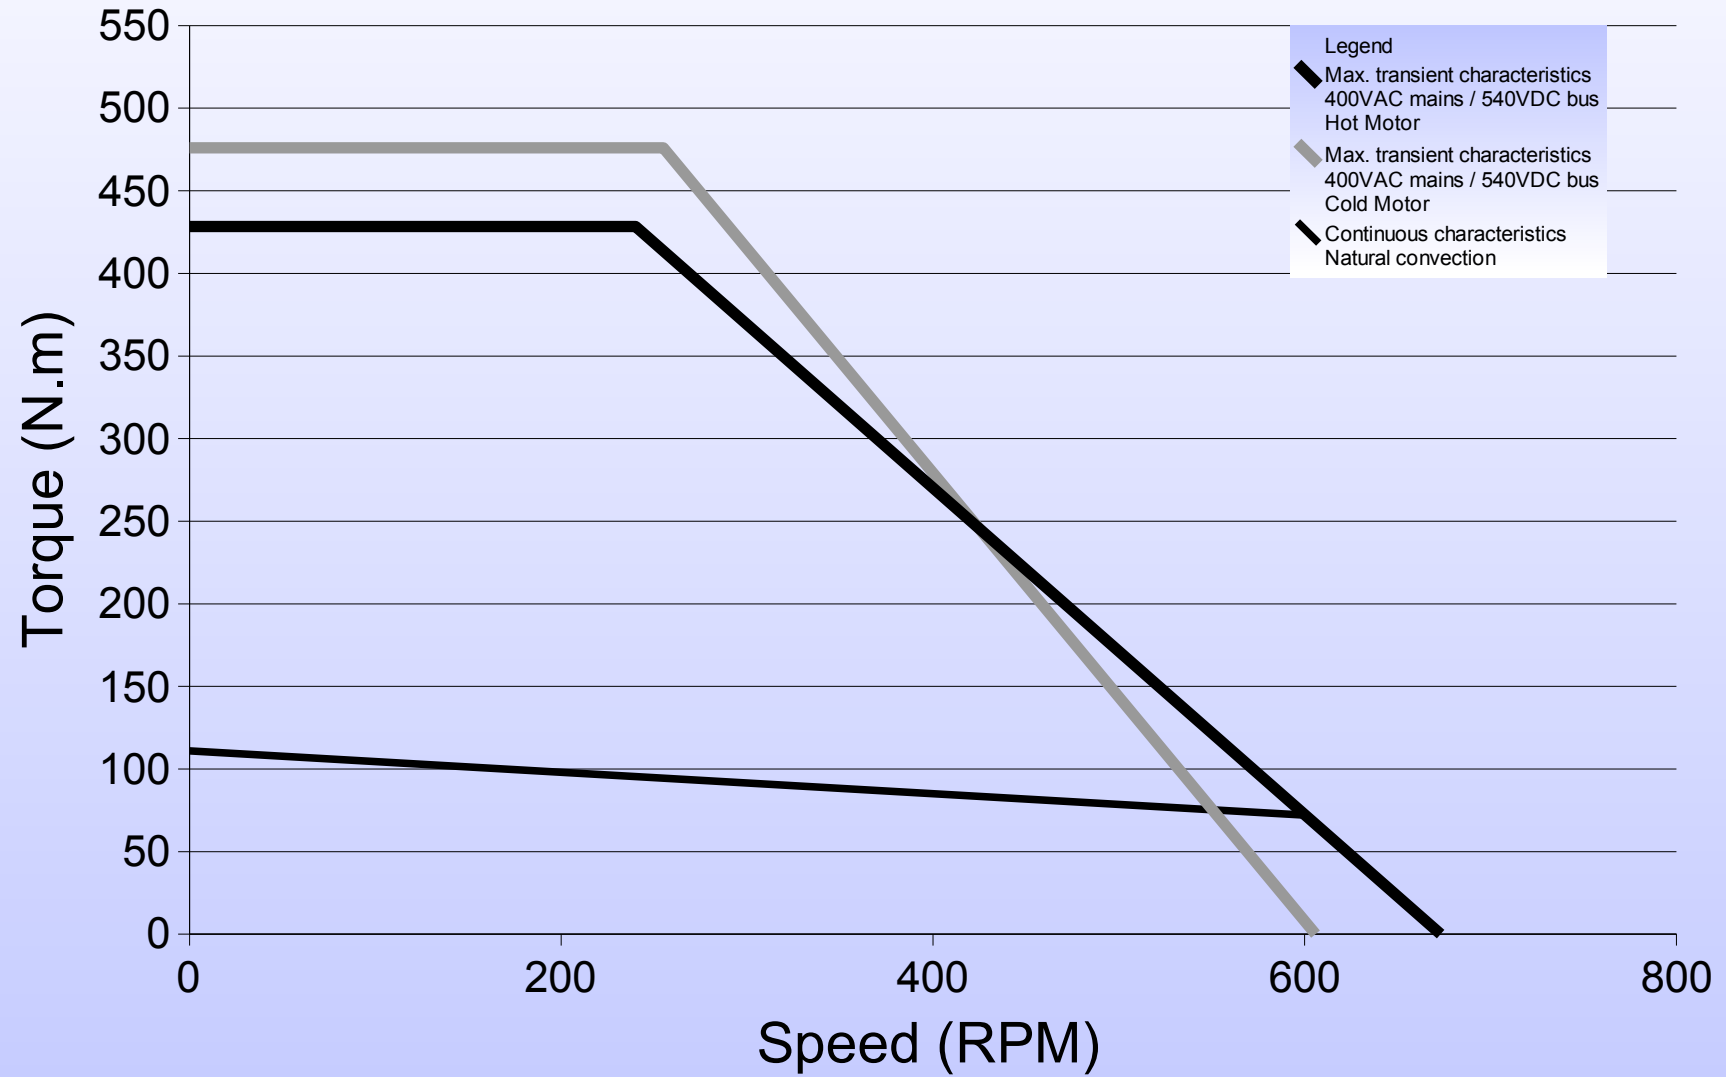

190ST2M 500rpm

Torque vs Speed Characteristics

190ST2M 1500rpm

Torque vs Speed Characteristics

190ST4M 500rpm

Torque vs Speed Characteristics

190ST4M 1500rpm Torque vs Speed Characteristics

190ST6M 500rpm

Torque vs Speed Characteristics

190ST6M 1000rpm

Torque vs Speed Characteristics

190ST8M 500rpm

Torque vs Speed Characteristics

190ST8M 1000rpm

Torque vs Speed Characteristics