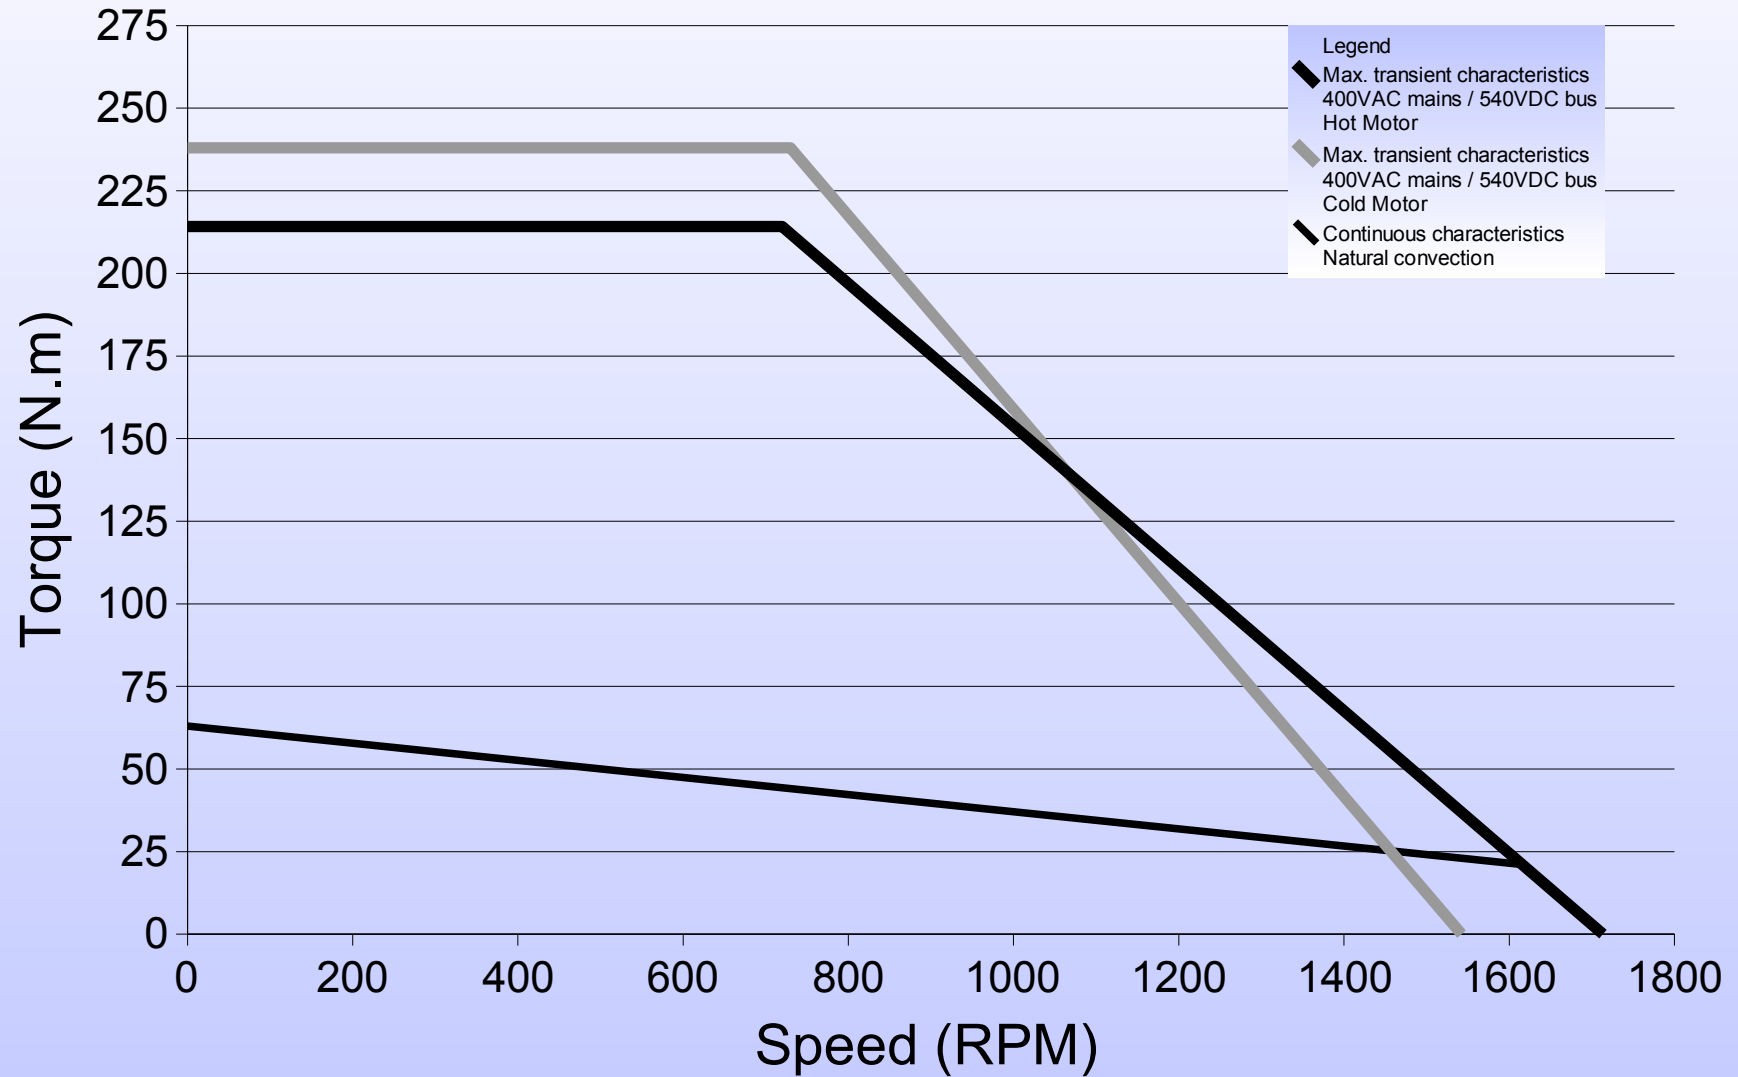

190ST2M 500rpm

Torque vs Speed Characteristics

190ST2M 1500rpm

Torque vs Speed Characteristics

190ST4M 500rpm

Torque vs Speed Characteristics

190ST4M 1500rpm Torque vs Speed Characteristics

190ST6M 500rpm

Torque vs Speed Characteristics

190ST6M 1000rpm

Torque vs Speed Characteristics

190ST8M 500rpm

Torque vs Speed Characteristics

190ST8M 1000rpm

Torque vs Speed Characteristics