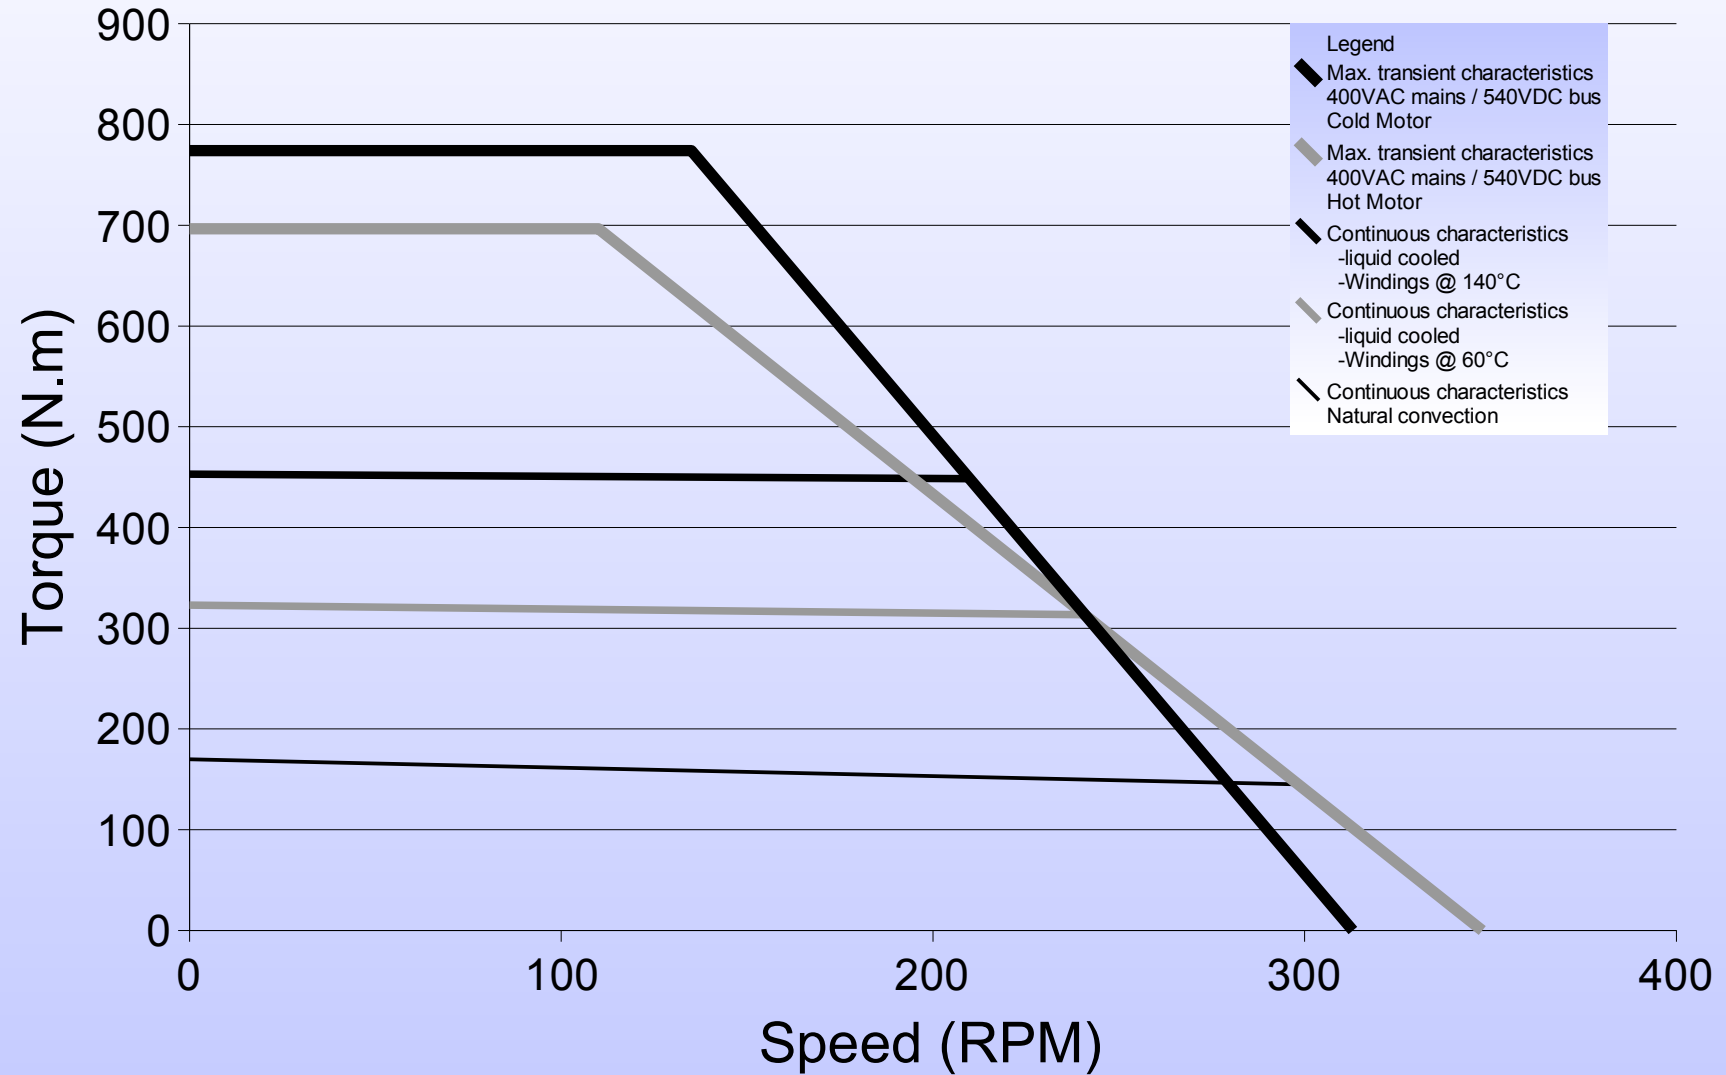

300STK2M 200rpm

Torque vs Speed Characteristics

300STK2M 800rpm

Torque vs Speed Characteristics

300STK4M 200rpm

Torque vs Speed Characteristics

300STK4M 800rpm

Torque vs Speed Characteristics

300STK6M 200rpm

Torque vs Speed Characteristics

300STK6M 800rpm

Torque vs Speed Characteristics

300STK8M 200rpm

Torque vs Speed Characteristics

300STK8M 800rpm

Torque vs Speed Characteristics