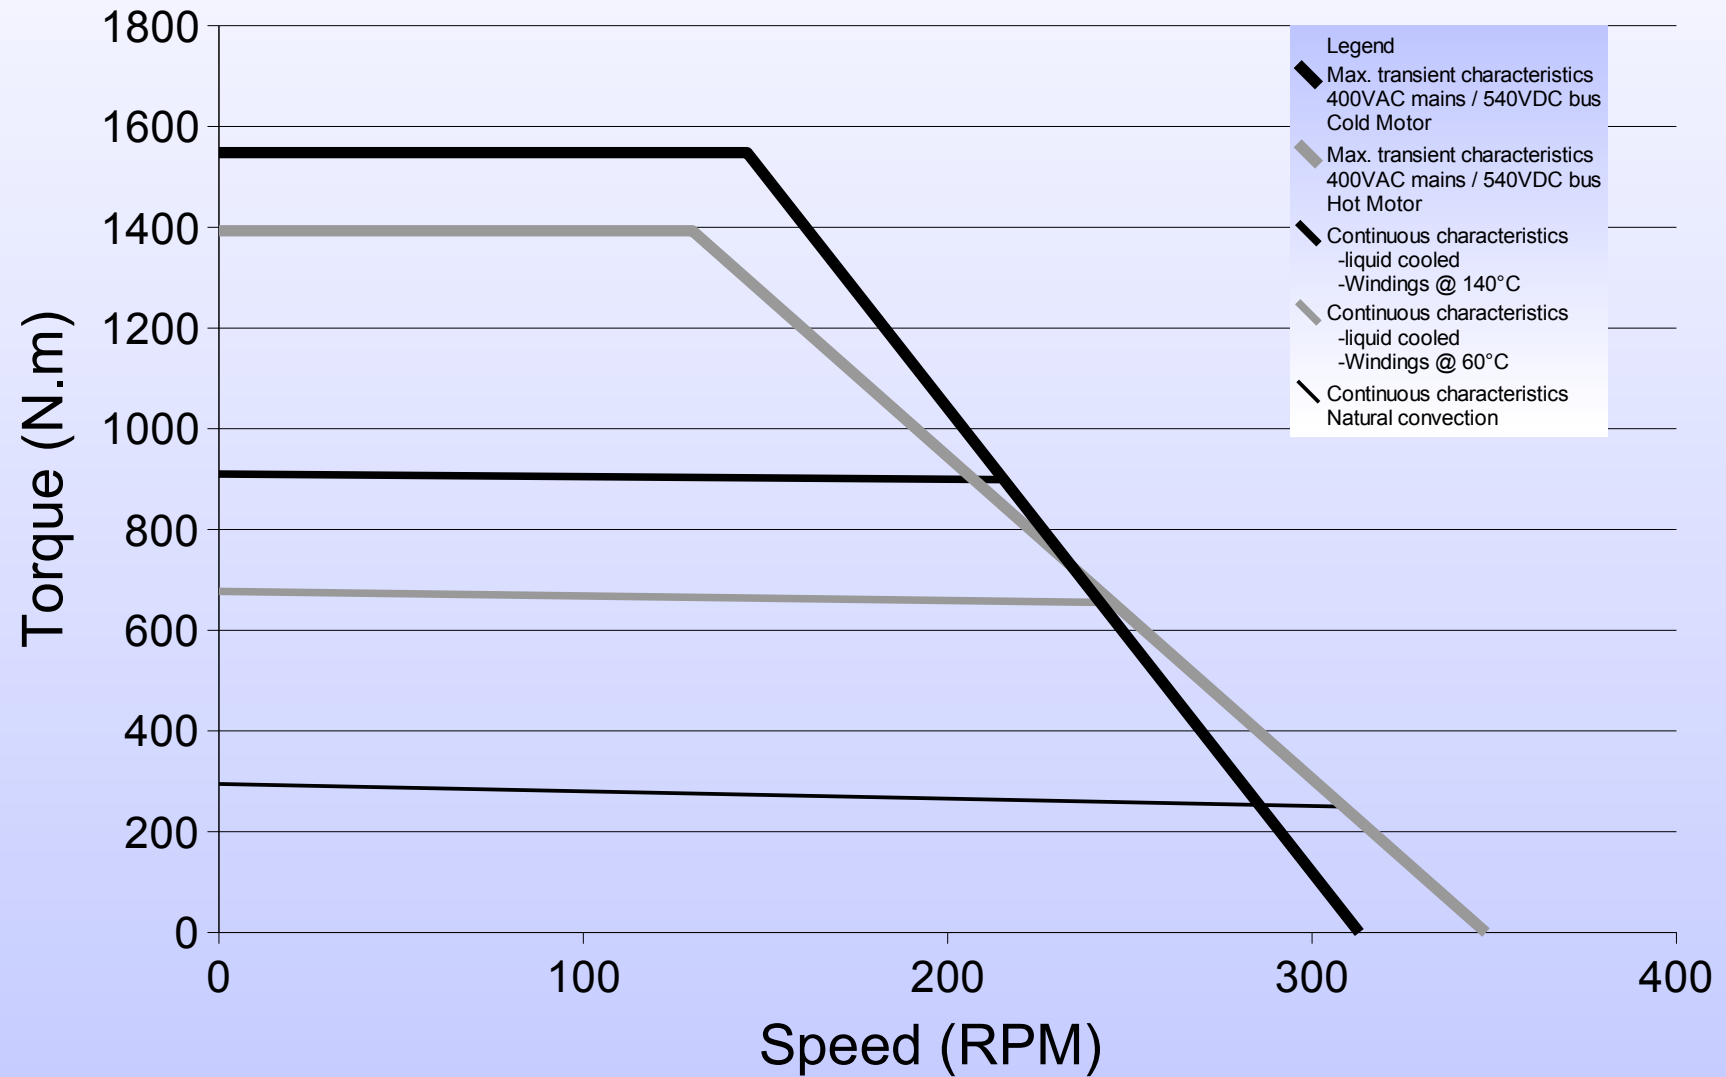

300STK6M 200rpm

Torque vs Speed Characteristics

300STK6M 800rpm

Torque vs Speed Characteristics

300STK8M 200rpm

Torque vs Speed Characteristics

300STK8M 800rpm

Torque vs Speed Characteristics