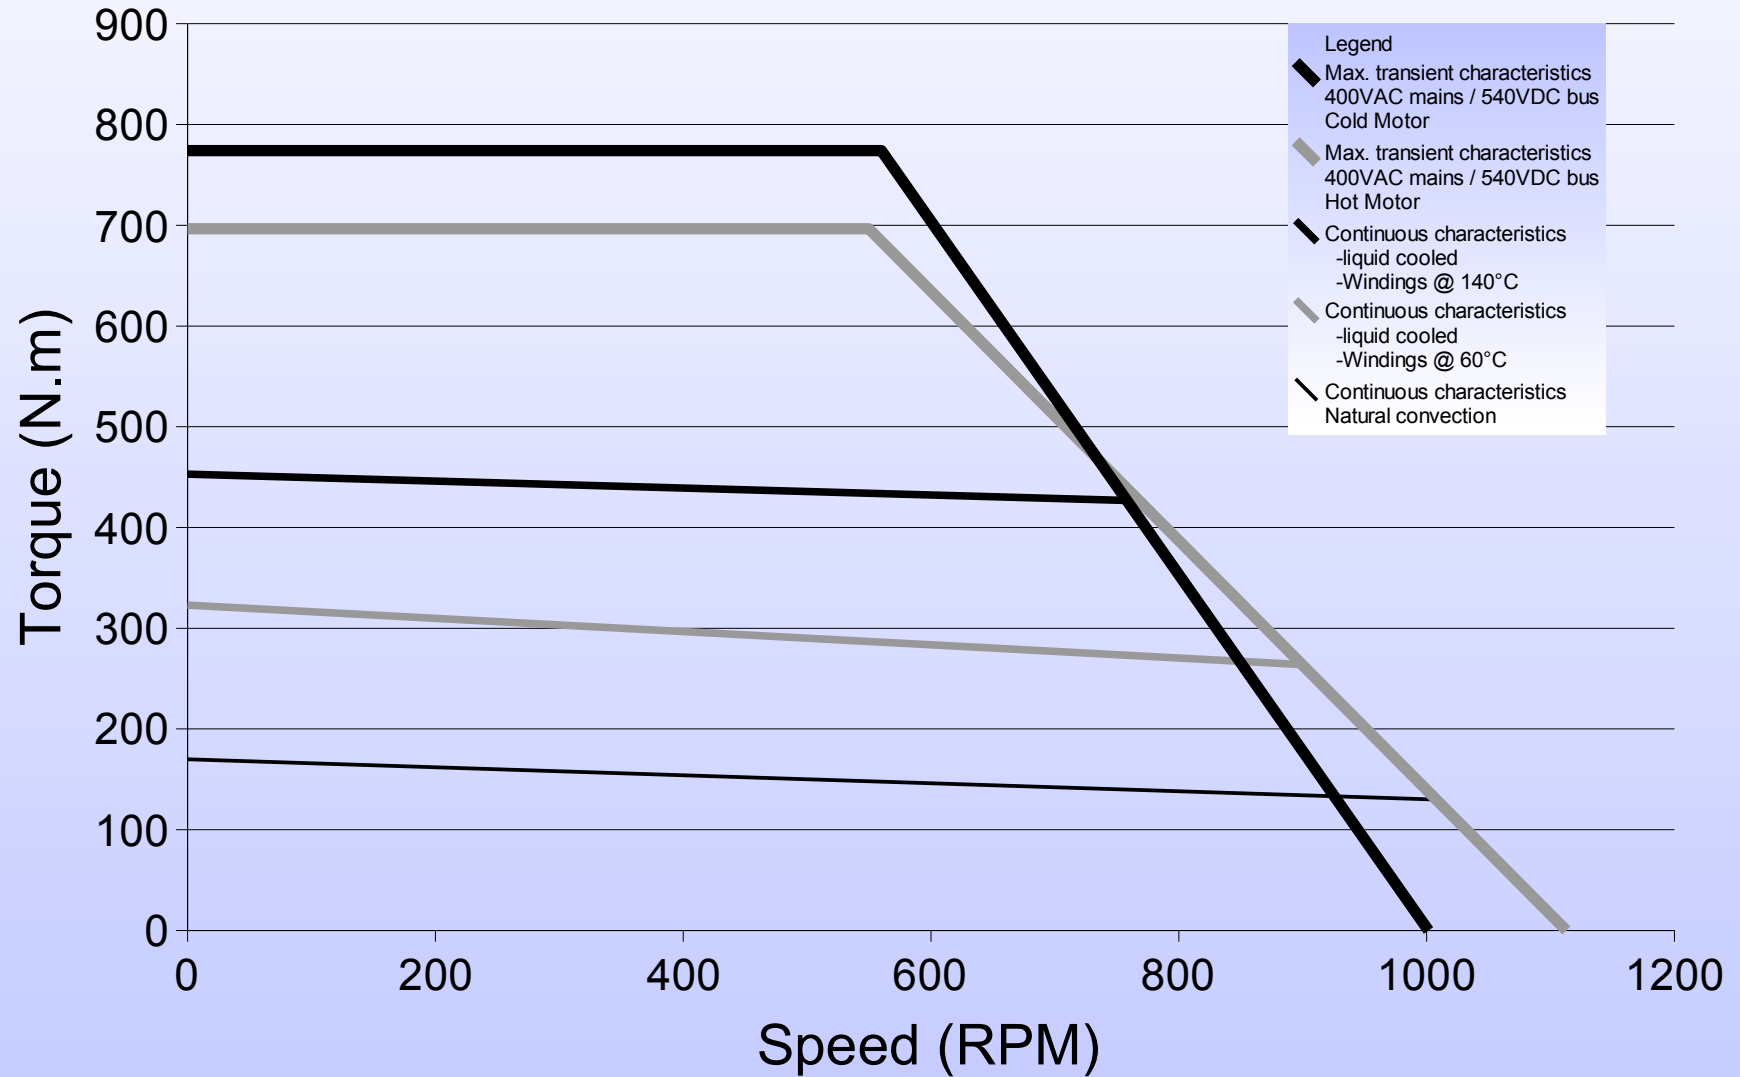

300STK2M 200rpm

Torque vs Speed Characteristics

300STK2M 800rpm

Torque vs Speed Characteristics

300STK4M 200rpm

Torque vs Speed Characteristics

300STK4M 800rpm

Torque vs Speed Characteristics

300STK6M 200rpm

Torque vs Speed Characteristics

300STK6M 800rpm

Torque vs Speed Characteristics

300STK8M 200rpm

Torque vs Speed Characteristics

300STK8M 800rpm

Torque vs Speed Characteristics