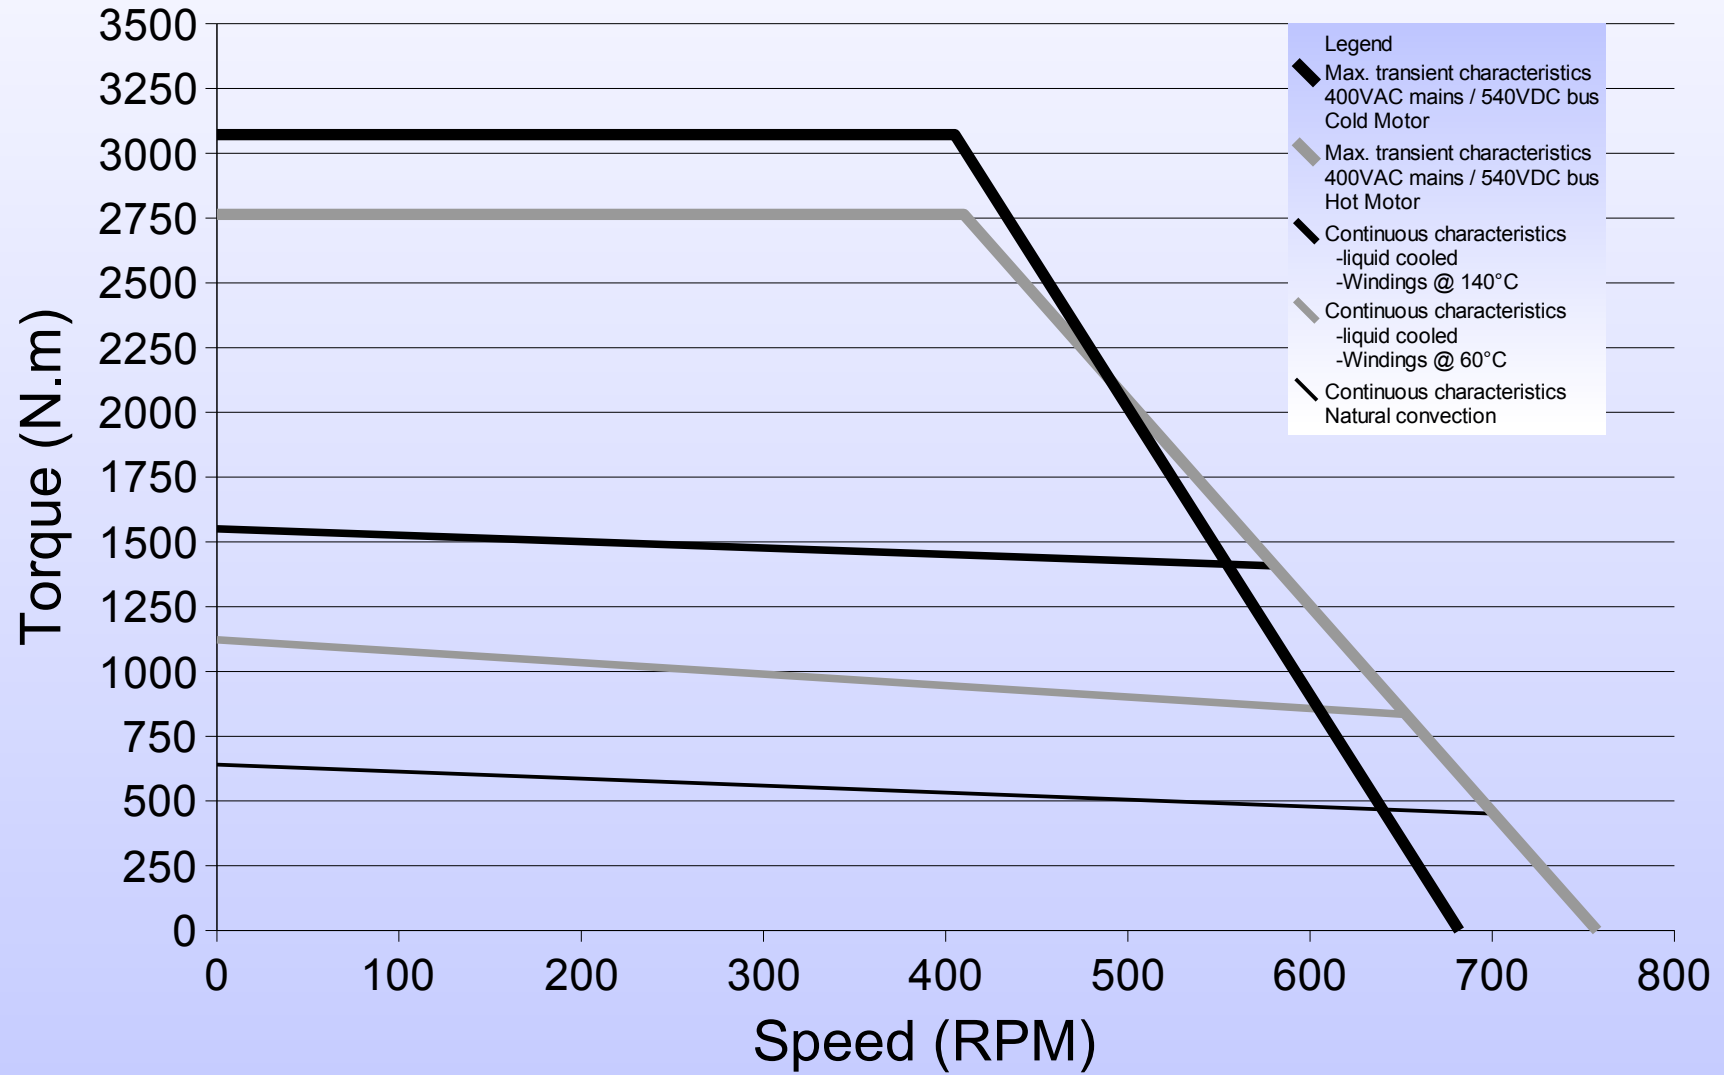

500STK3M 50rpm

Torque vs Speed Characteristics

500STK3M 600rpm

Torque vs Speed Characteristics

500STK4M 50rpm

Torque vs Speed Characteristics

500STK4M 600rpm

Torque vs Speed Characteristics

500STK6M 50rpm

Torque vs Speed Characteristics

500STK9M 50rpm

Torque vs Speed Characteristics