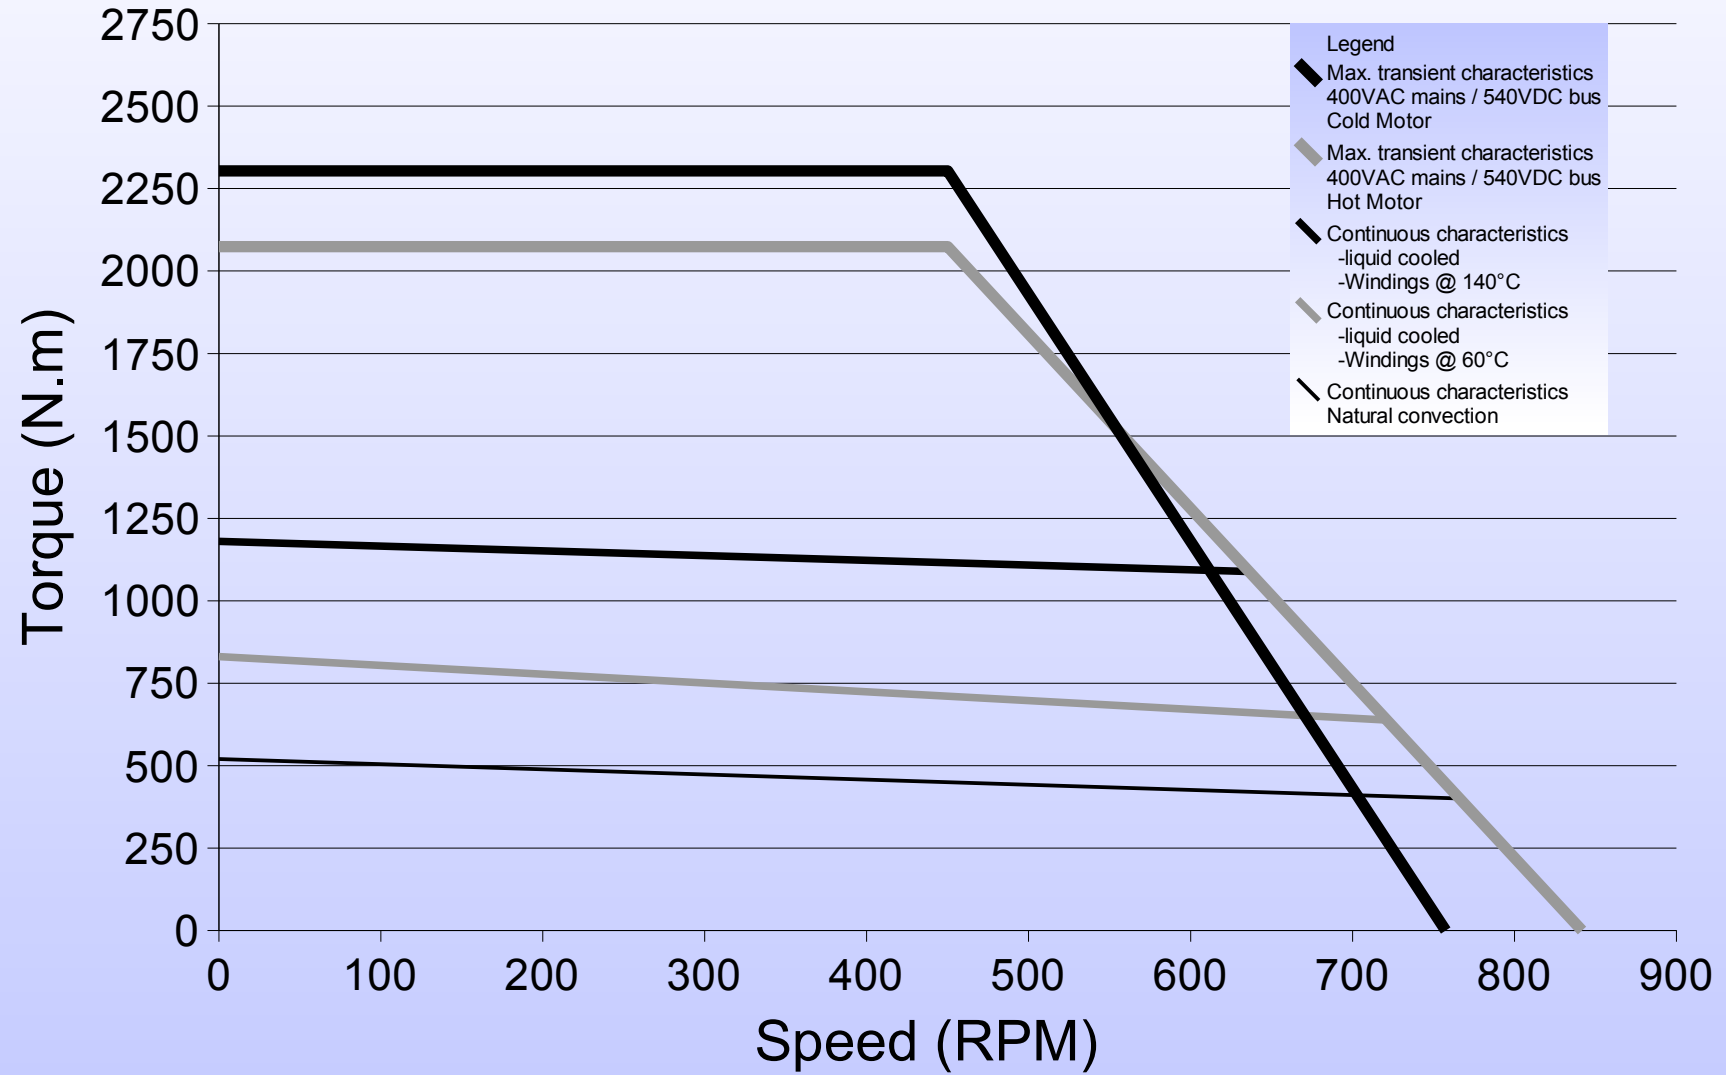

500STK1M 50rpm

Torque vs Speed Characteristics

500STK1M 600rpm

Torque vs Speed Characteristics

500STK2M 50rpm

Torque vs Speed Characteristics

500STK2M 600rpm

Torque vs Speed Characteristics

500STK3M 50rpm

Torque vs Speed Characteristics

500STK3M 600rpm

Torque vs Speed Characteristics

500STK4M 50rpm

Torque vs Speed Characteristics

500STK4M 600rpm

Torque vs Speed Characteristics

500STK6M 50rpm

Torque vs Speed Characteristics

500STK9M 50rpm

Torque vs Speed Characteristics