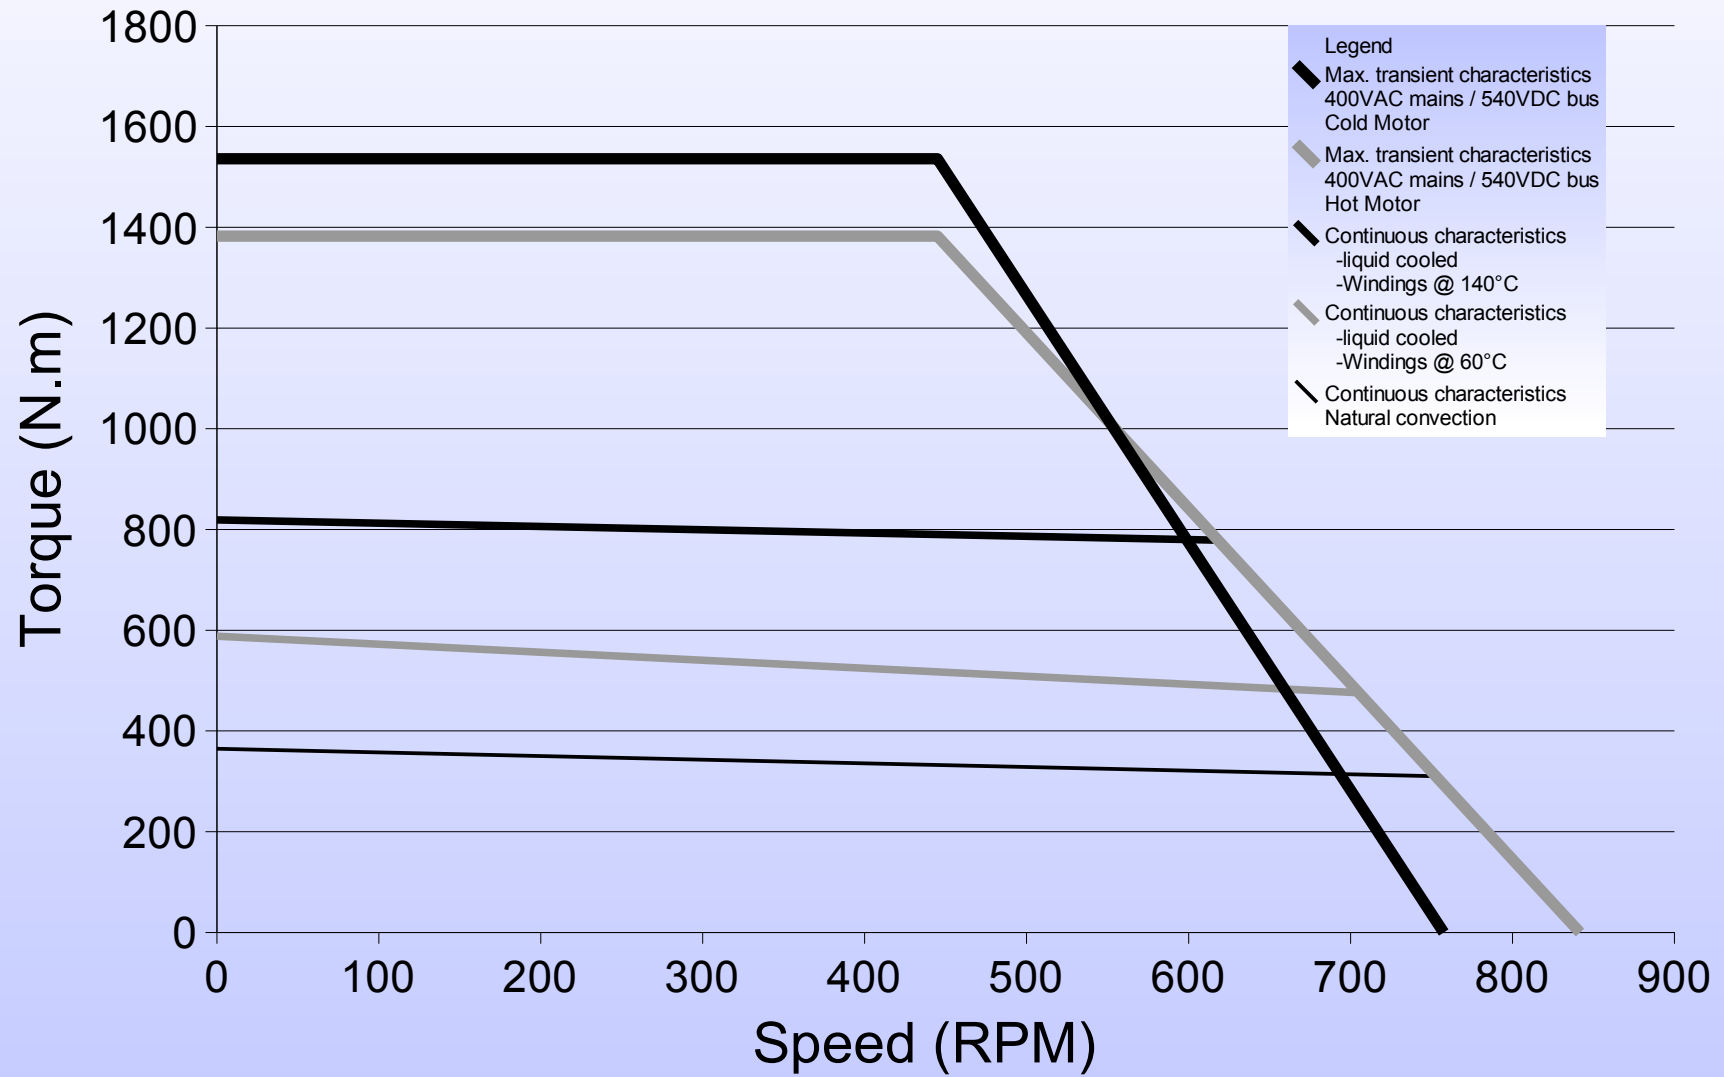

500STK1M 50rpm

Torque vs Speed Characteristics

500STK1M 600rpm

Torque vs Speed Characteristics

500STK2M 50rpm

Torque vs Speed Characteristics

500STK2M 600rpm

Torque vs Speed Characteristics

500STK3M 50rpm

Torque vs Speed Characteristics

500STK3M 600rpm

Torque vs Speed Characteristics

500STK4M 50rpm

Torque vs Speed Characteristics

500STK4M 600rpm

Torque vs Speed Characteristics