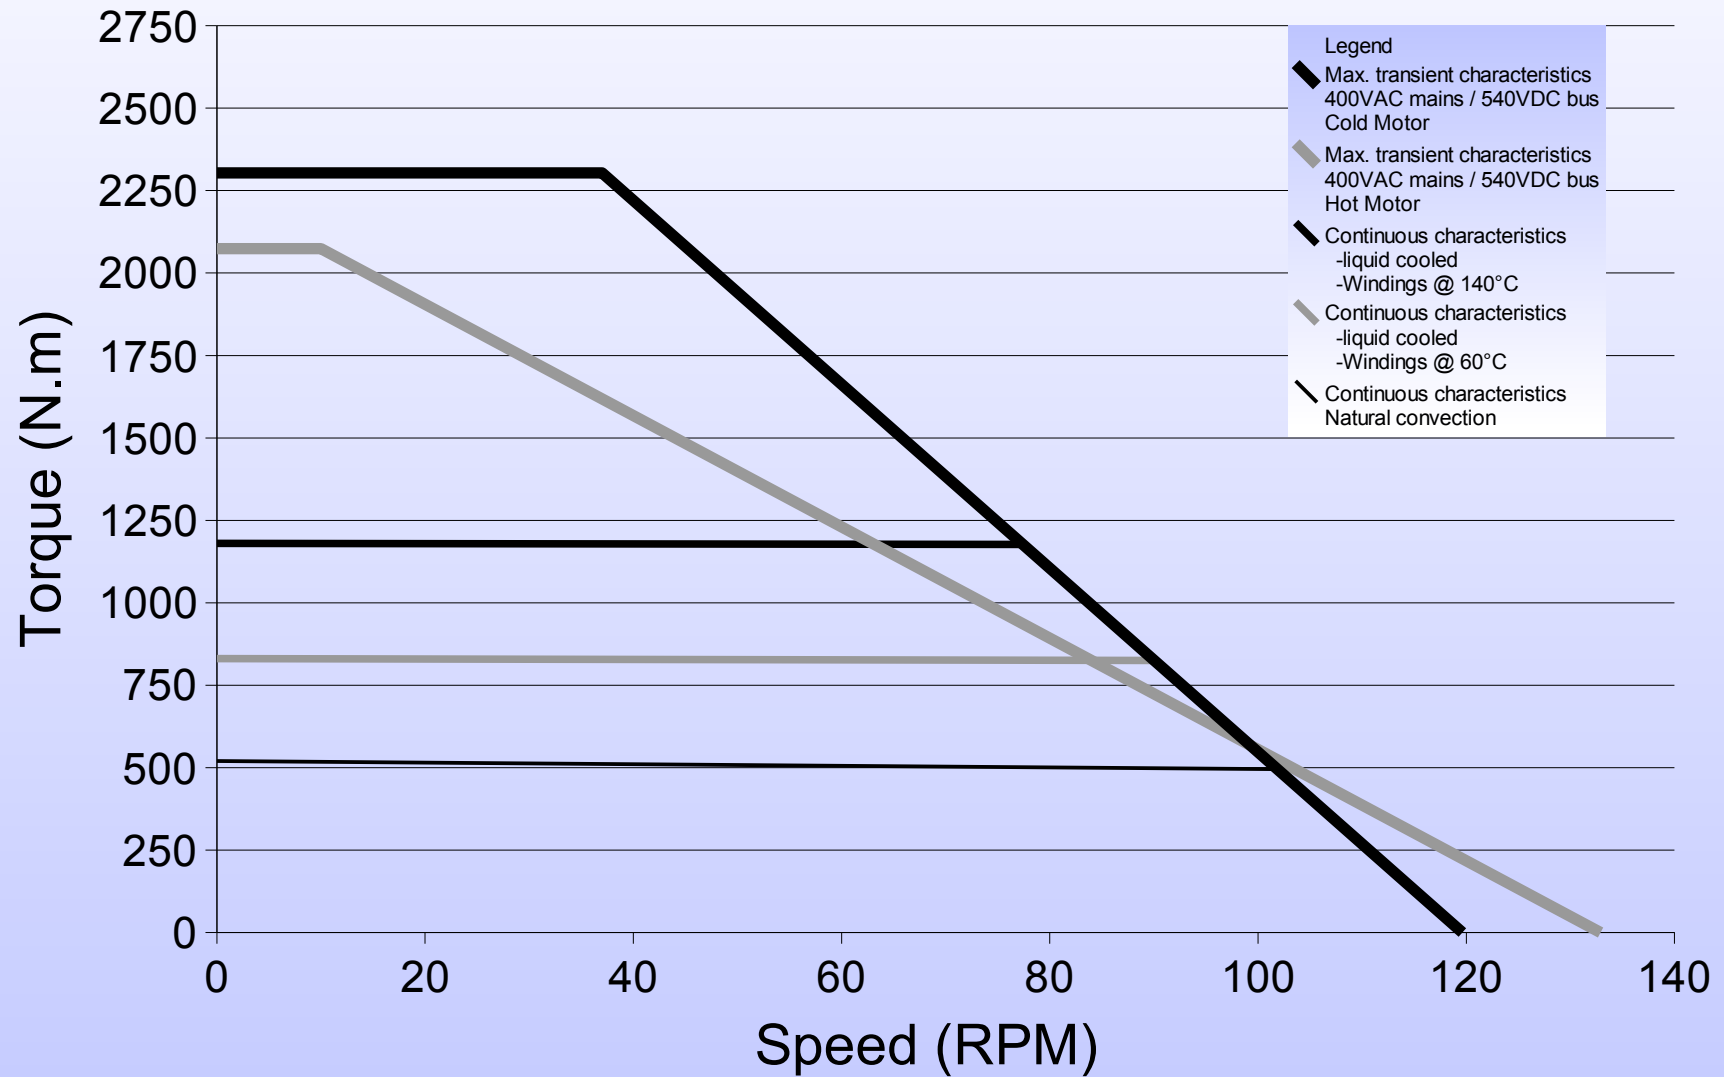

500STK1M 50rpm

Torque vs Speed Characteristics

500STK1M 600rpm

Torque vs Speed Characteristics

500STK2M 50rpm

Torque vs Speed Characteristics

500STK2M 600rpm

Torque vs Speed Characteristics

500STK3M 50rpm

Torque vs Speed Characteristics

500STK3M 600rpm

Torque vs Speed Characteristics

500STK4M 50rpm

Torque vs Speed Characteristics

500STK4M 600rpm

Torque vs Speed Characteristics