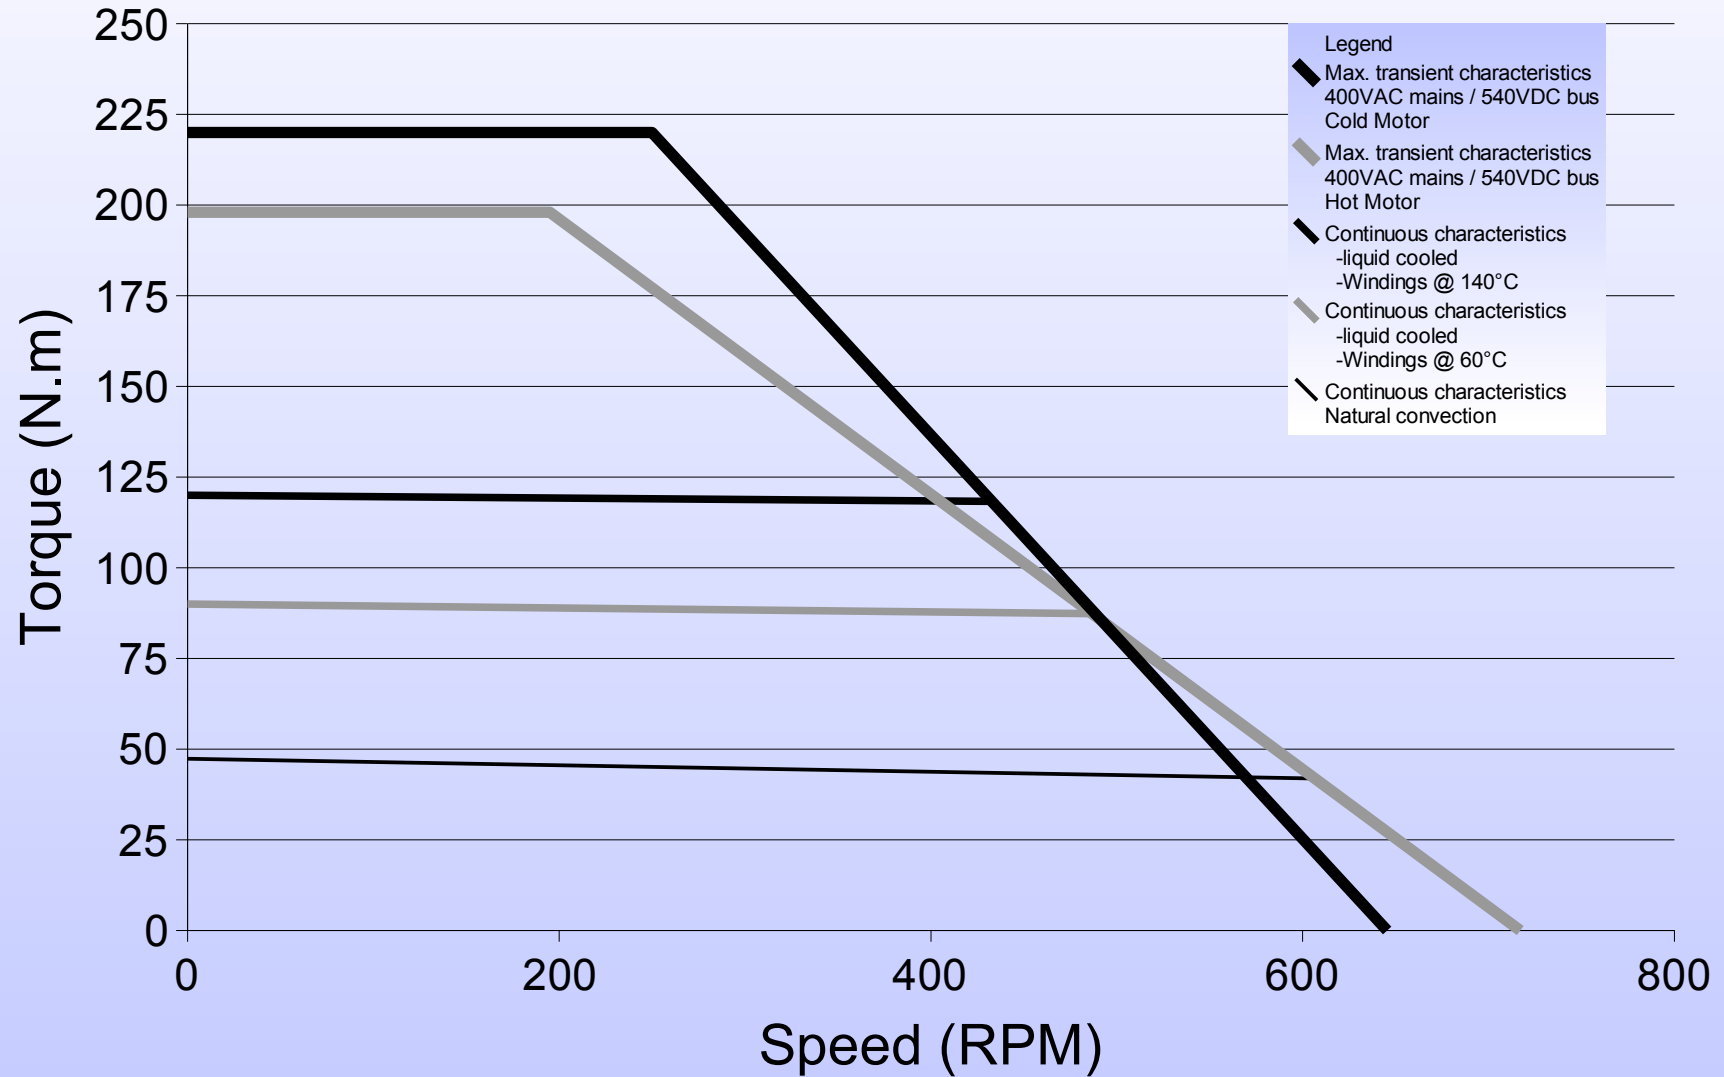

Torque vs Speed Characteristics

145STK6M 1500rpm

Torque vs Speed Characteristics

145STK8M 500rpm Torque vs Speed Characteristics

145STK8M 1500rpm Torque vs Speed Characteristics