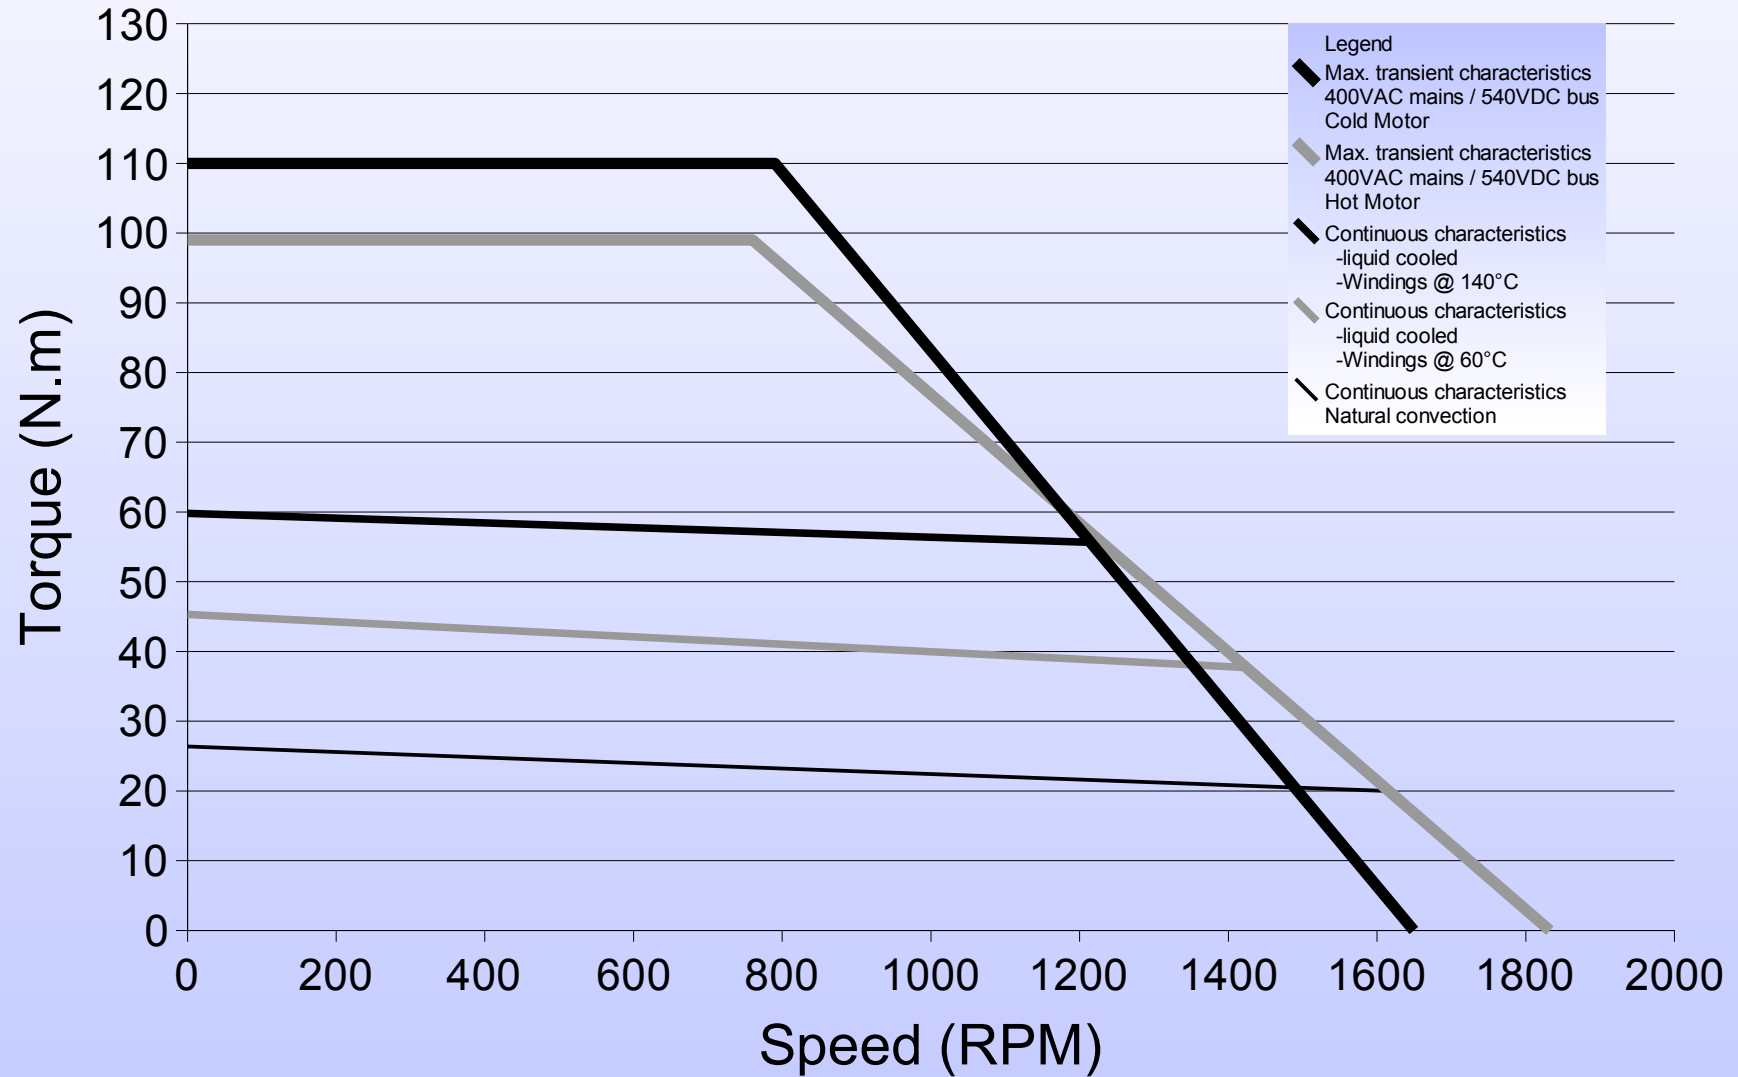

145STK2M 500rpm Torque vs Speed Characteristics

145STK2M 1500rpm

Torque vs Speed Characteristics

145STK4M 500rpm

Torque vs Speed Characteristics

145STK4M 1500rpm Torque vs Speed Characteristics

145STK6M 500rpm

Torque vs Speed Characteristics

145STK6M 1500rpm

Torque vs Speed Characteristics

145STK8M 500rpm Torque vs Speed Characteristics

145STK8M 1500rpm Torque vs Speed Characteristics