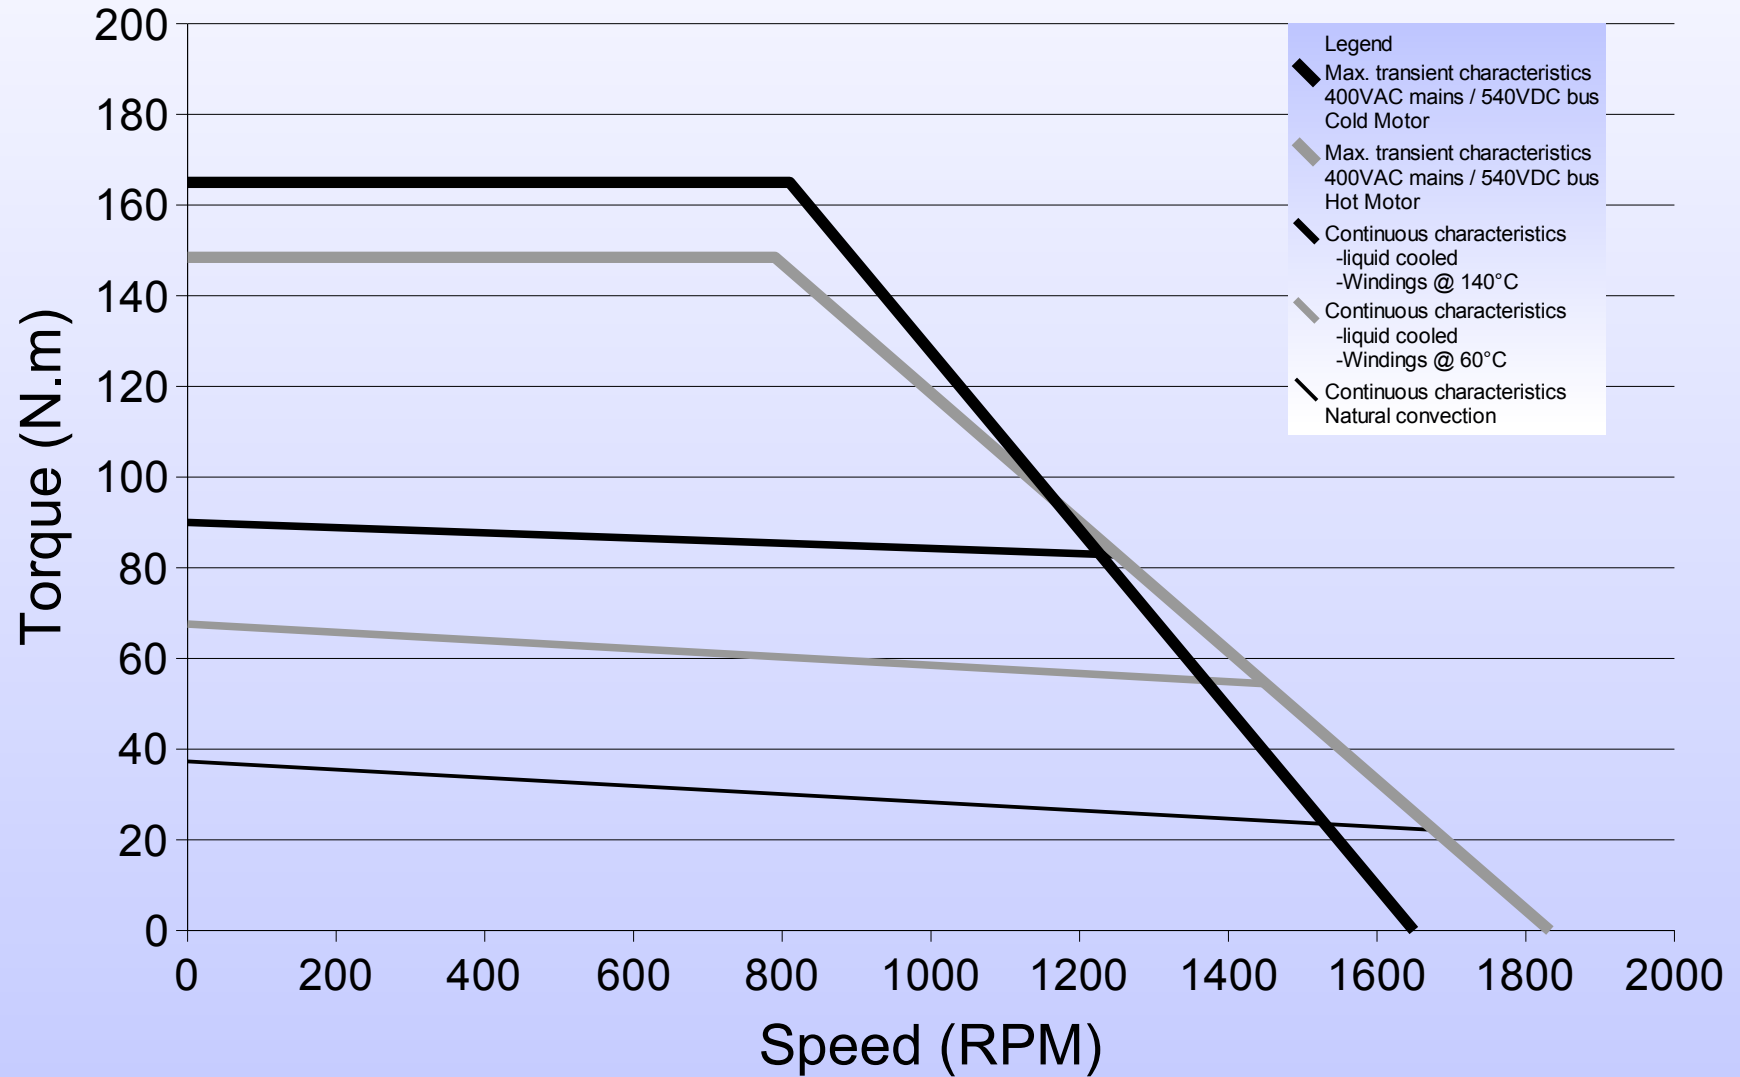

145STK2M 500rpm Torque vs Speed Characteristics

145STK2M 1500rpm

Torque vs Speed Characteristics

145STK4M 500rpm

Torque vs Speed Characteristics

145STK4M 1500rpm Torque vs Speed Characteristics

145STK6M 500rpm

Torque vs Speed Characteristics

145STK6M 1500rpm

Torque vs Speed Characteristics

145STK8M 500rpm Torque vs Speed Characteristics

145STK8M 1500rpm Torque vs Speed Characteristics