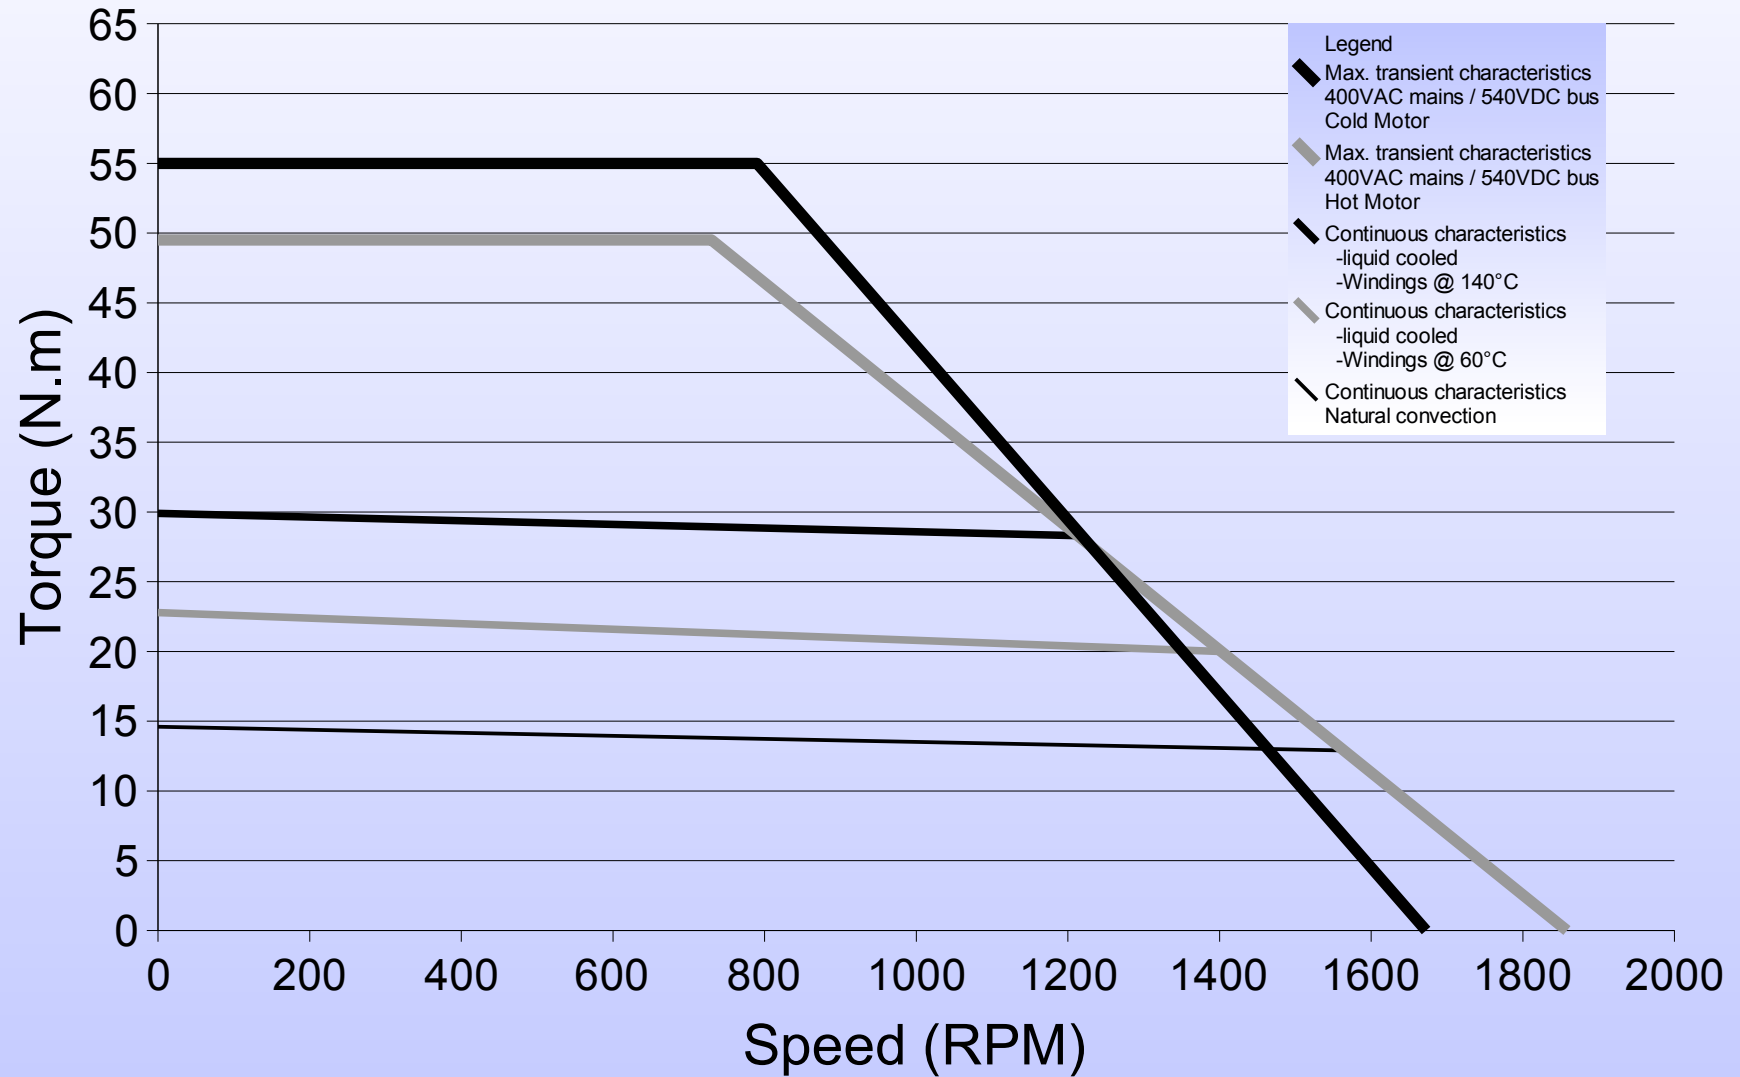

145STK2M 500rpm Torque vs Speed Characteristics

145STK2M 1500rpm

Torque vs Speed Characteristics

145STK4M 500rpm

Torque vs Speed Characteristics

145STK4M 1500rpm Torque vs Speed Characteristics

145STK6M 500rpm

Torque vs Speed Characteristics

145STK6M 1500rpm

Torque vs Speed Characteristics

145STK8M 500rpm Torque vs Speed Characteristics

145STK8M 1500rpm Torque vs Speed Characteristics