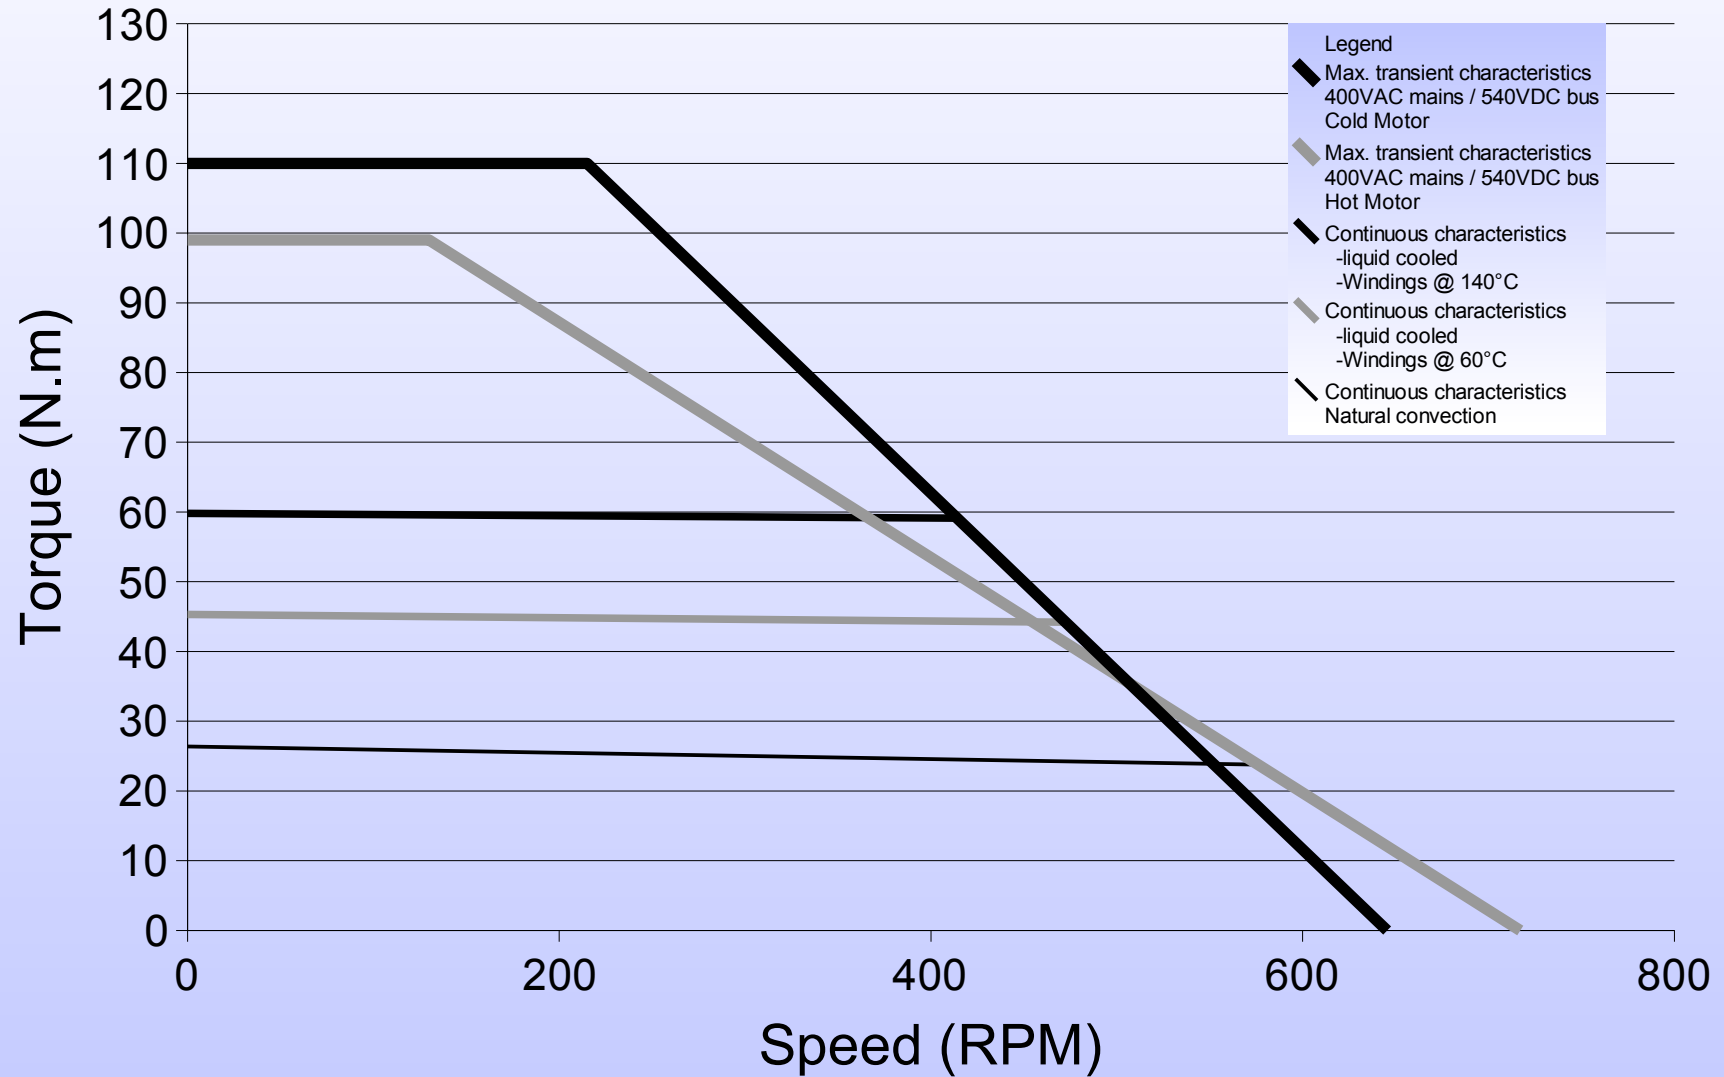

145STK2M 500rpm Torque vs Speed Characteristics

145STK2M 1500rpm

Torque vs Speed Characteristics

145STK4M 500rpm

Torque vs Speed Characteristics

145STK4M 1500rpm Torque vs Speed Characteristics

145STK6M 500rpm

Torque vs Speed Characteristics

145STK6M 1500rpm

Torque vs Speed Characteristics

145STK8M 500rpm Torque vs Speed Characteristics

145STK8M 1500rpm Torque vs Speed Characteristics