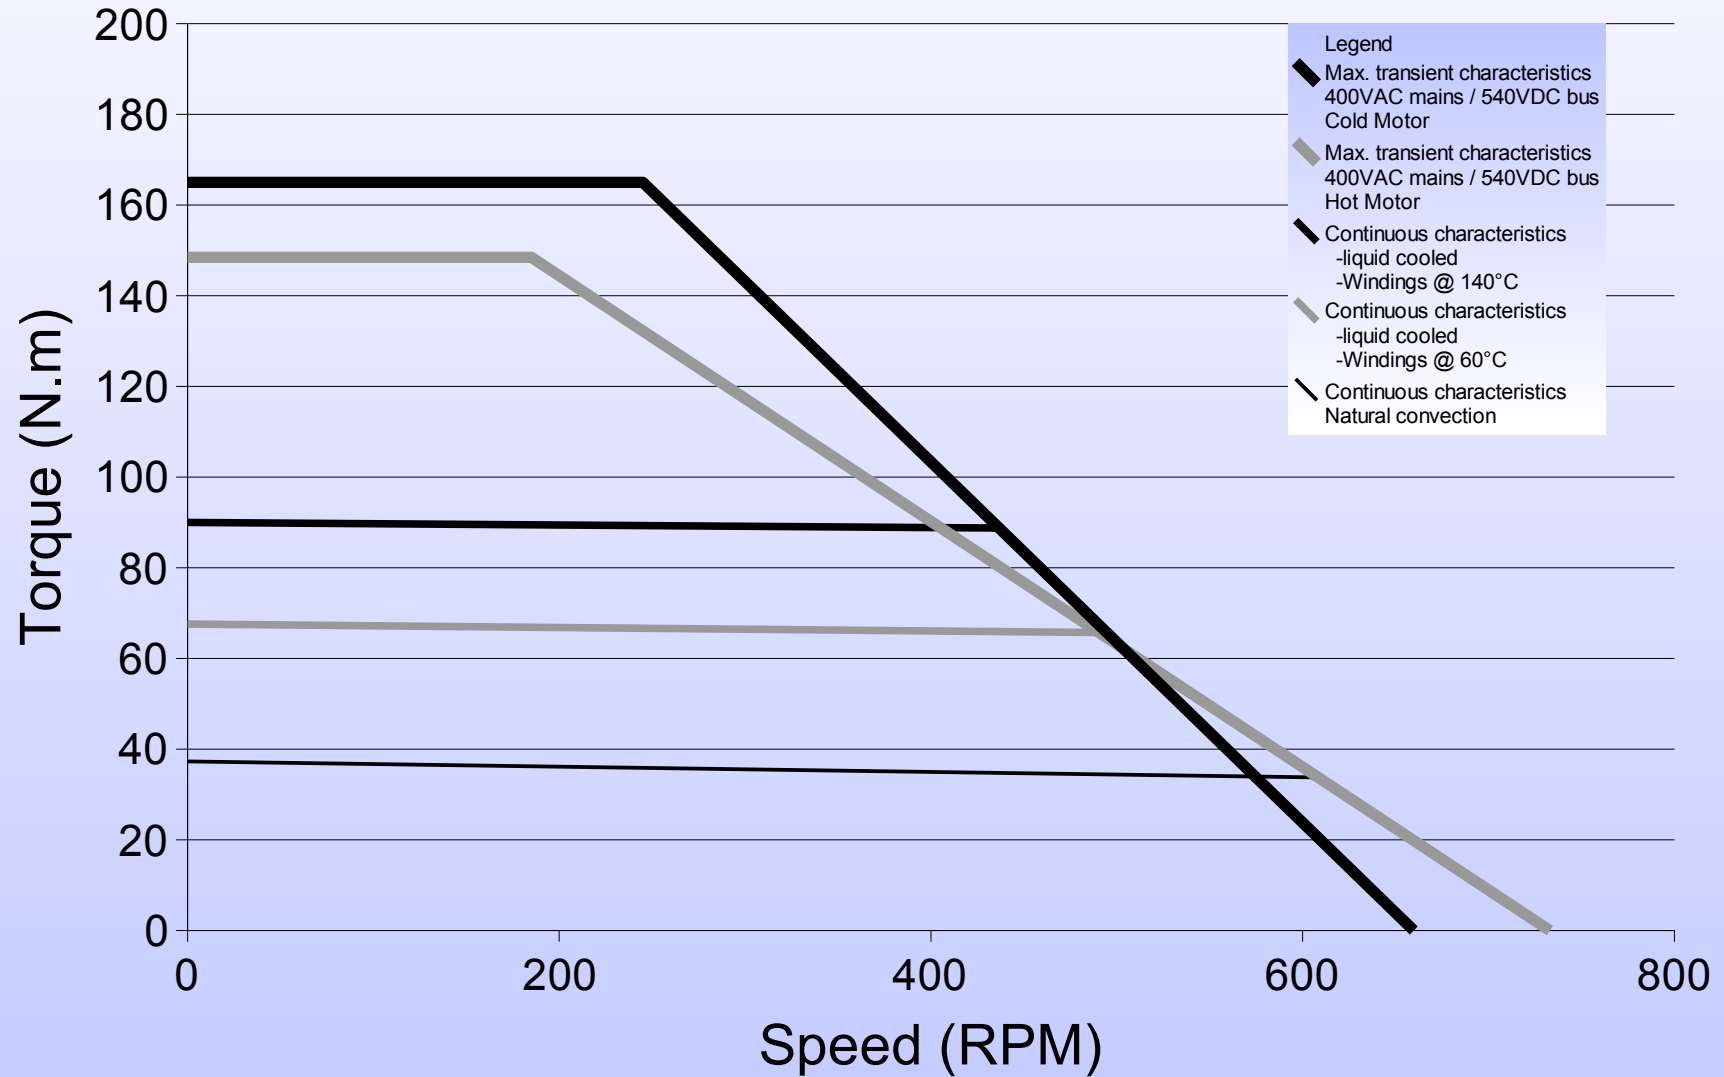

145STK2M 500rpm Torque vs Speed Characteristics

145STK2M 1500rpm

Torque vs Speed Characteristics

145STK4M 500rpm

Torque vs Speed Characteristics

145STK4M 1500rpm Torque vs Speed Characteristics

145STK6M 500rpm

Torque vs Speed Characteristics

145STK6M 1500rpm

Torque vs Speed Characteristics

145STK8M 500rpm Torque vs Speed Characteristics

145STK8M 1500rpm Torque vs Speed Characteristics