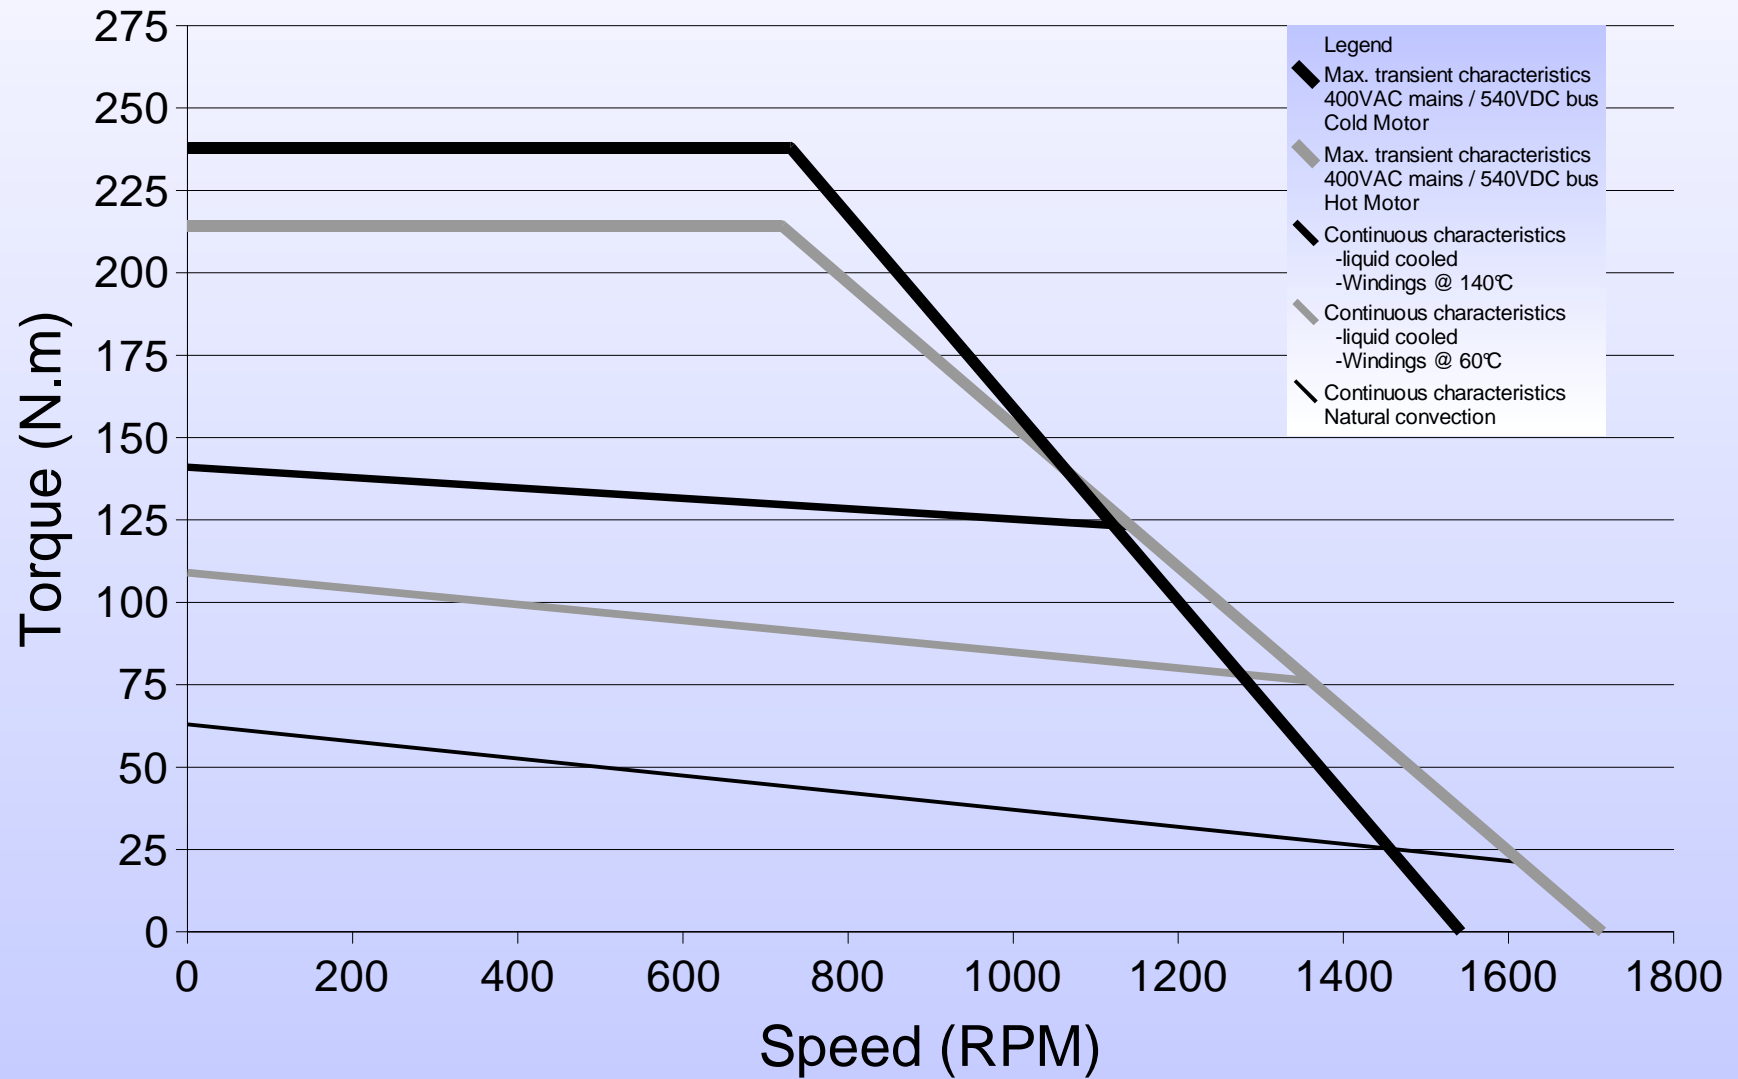

190STK2M 500rpm

Torque vs Speed Characteristics

190STK2M 1500rpm Torque vs Speed Characteristics

190STK4M 500rpm

Torque vs Speed Characteristics

190STK4M 1500rpm Torque vs Speed Characteristics

190STK6M 500rpm

Torque vs Speed Characteristics

190STK6M 1000rpm

Torque vs Speed Characteristics

190STK8M 500rpm

Torque vs Speed Characteristics

190STK8M 1000rpm

Torque vs Speed Characteristics