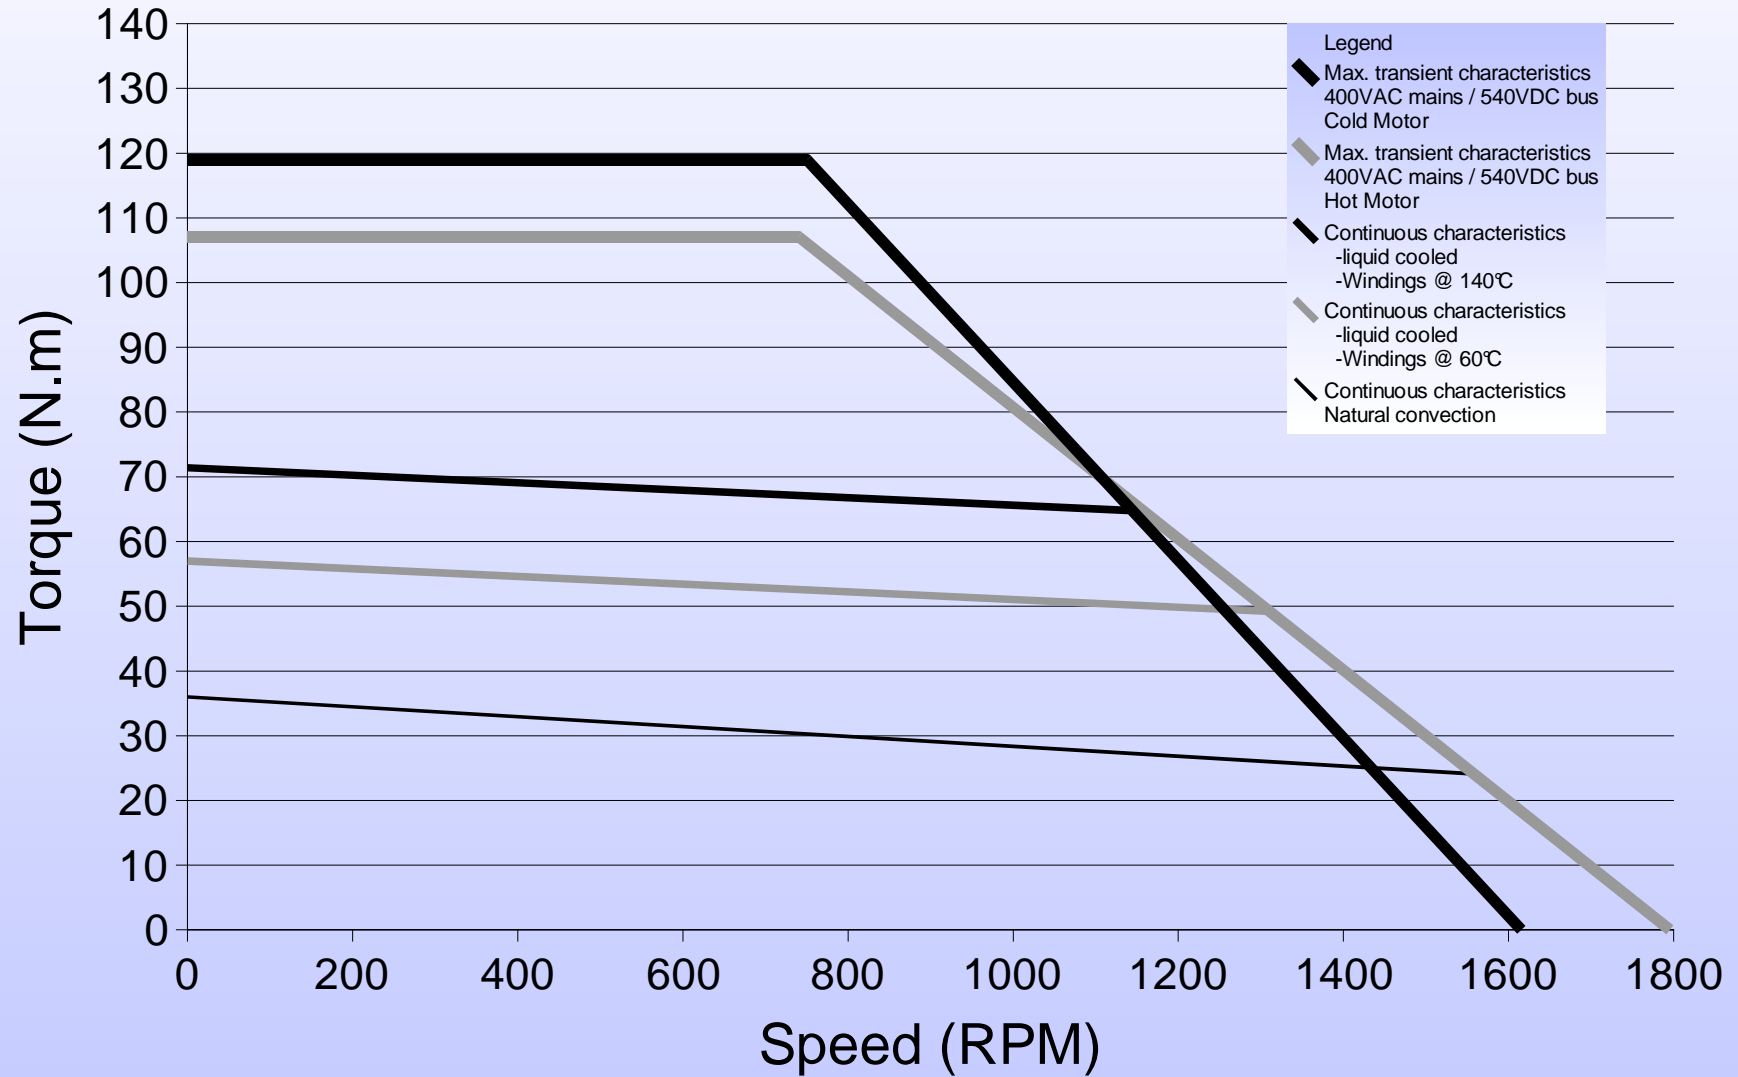

190STK2M 500rpm

Torque vs Speed Characteristics

190STK2M 1500rpm Torque vs Speed Characteristics

190STK4M 500rpm

Torque vs Speed Characteristics

190STK4M 1500rpm Torque vs Speed Characteristics

190STK6M 500rpm

Torque vs Speed Characteristics

190STK6M 1000rpm

Torque vs Speed Characteristics

190STK8M 500rpm

Torque vs Speed Characteristics

190STK8M 1000rpm

Torque vs Speed Characteristics