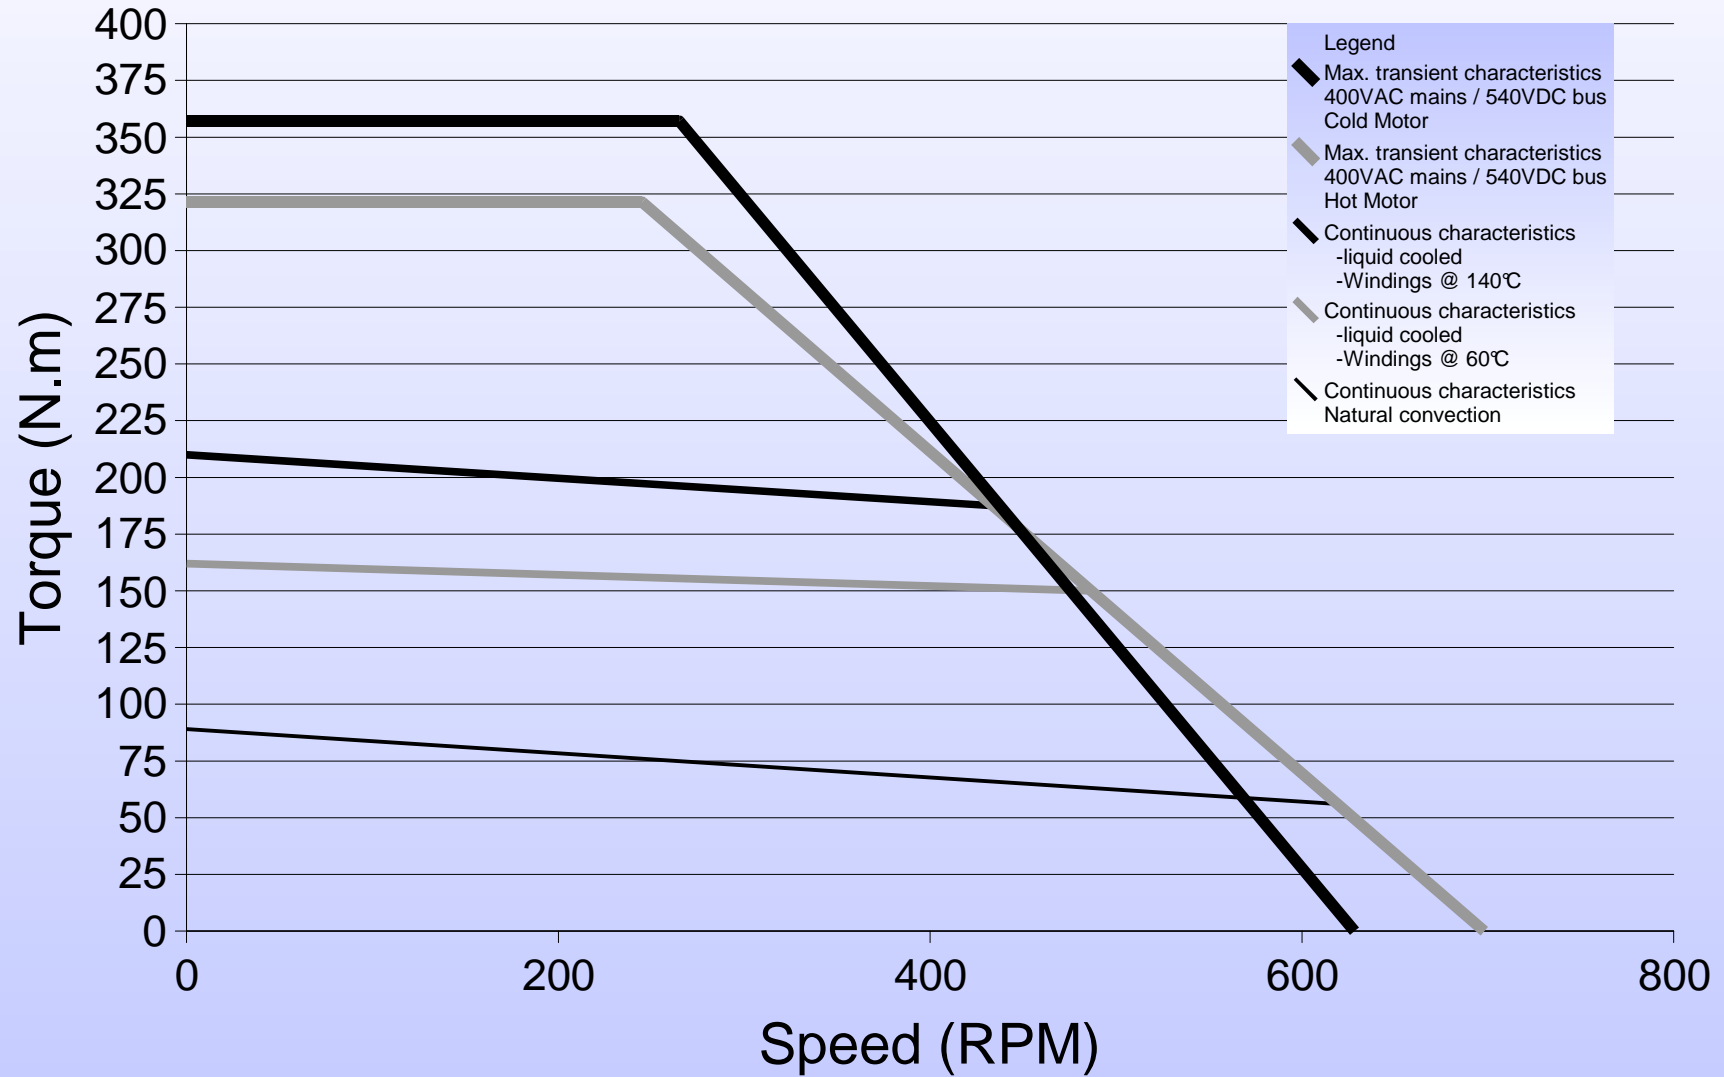

190STK2M 500rpm

Torque vs Speed Characteristics

190STK2M 1500rpm Torque vs Speed Characteristics

190STK4M 500rpm

Torque vs Speed Characteristics

190STK4M 1500rpm Torque vs Speed Characteristics

190STK6M 500rpm

Torque vs Speed Characteristics

190STK6M 1000rpm

Torque vs Speed Characteristics

190STK8M 500rpm

Torque vs Speed Characteristics

190STK8M 1000rpm

Torque vs Speed Characteristics