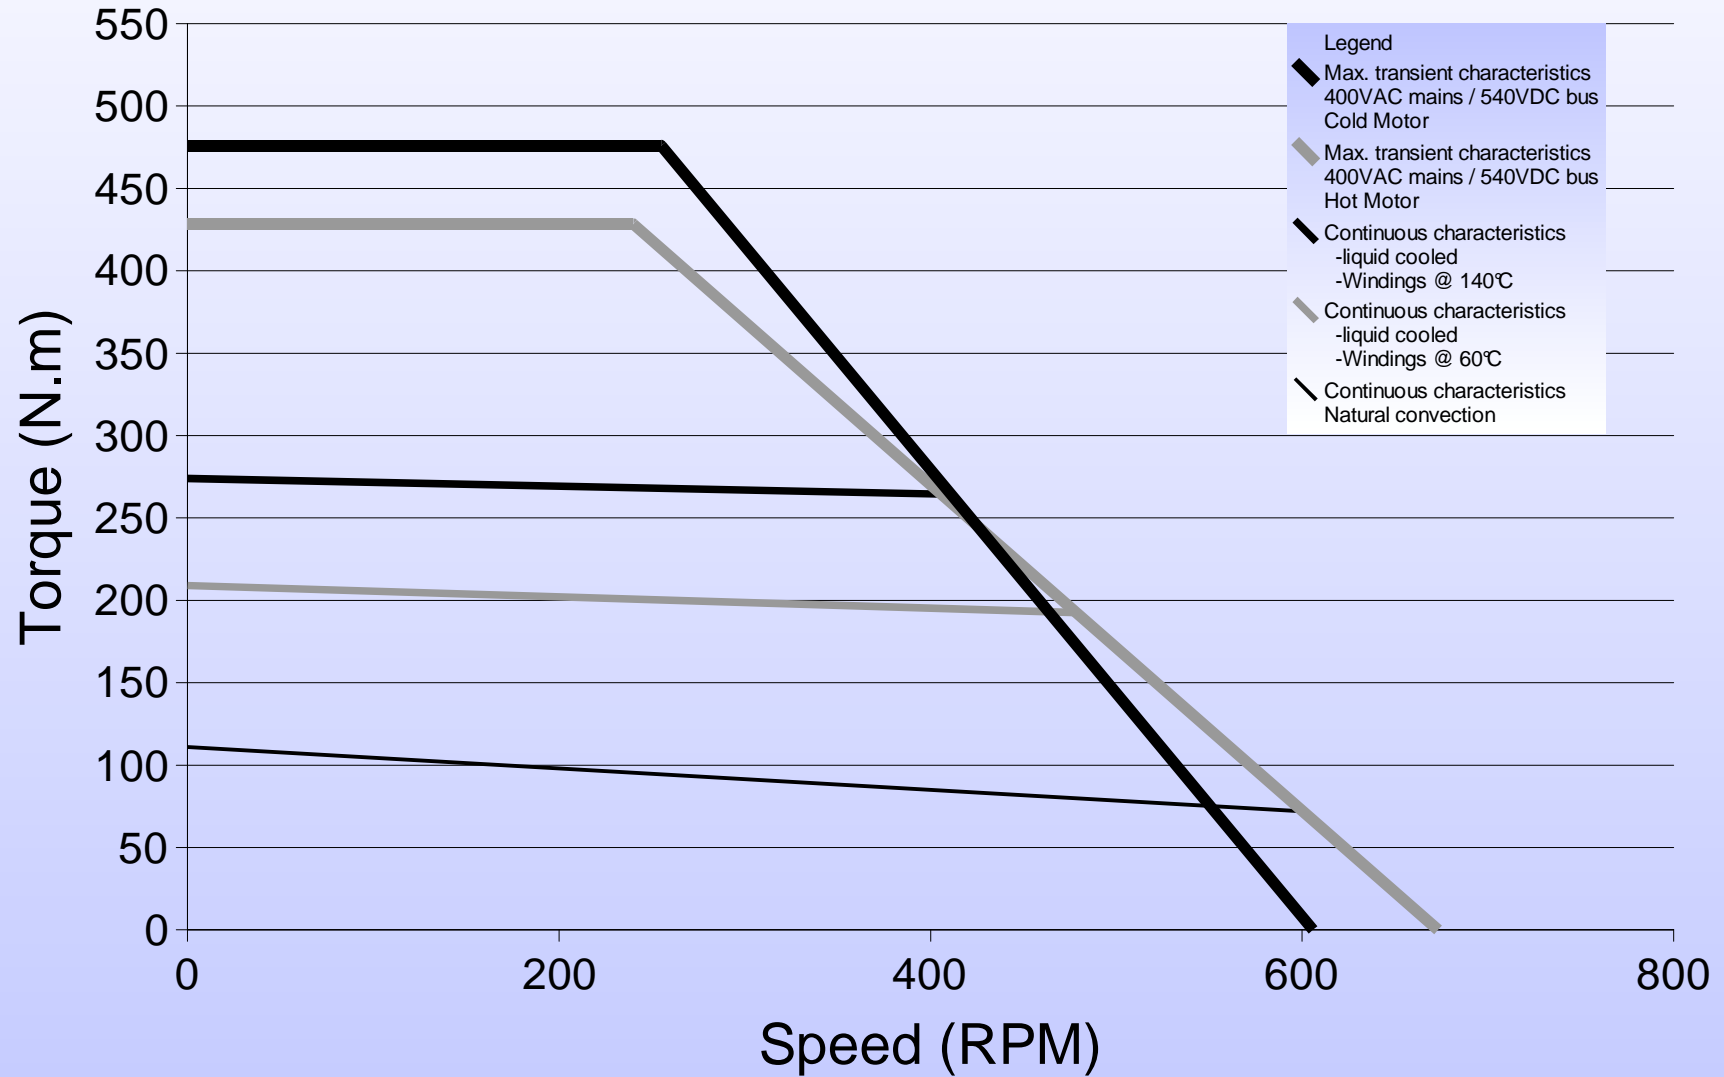

190STK2M 500rpm

Torque vs Speed Characteristics

190STK2M 1500rpm Torque vs Speed Characteristics

190STK4M 500rpm

Torque vs Speed Characteristics

190STK4M 1500rpm Torque vs Speed Characteristics

190STK6M 500rpm

Torque vs Speed Characteristics

190STK6M 1000rpm

Torque vs Speed Characteristics

190STK8M 500rpm

Torque vs Speed Characteristics

190STK8M 1000rpm

Torque vs Speed Characteristics