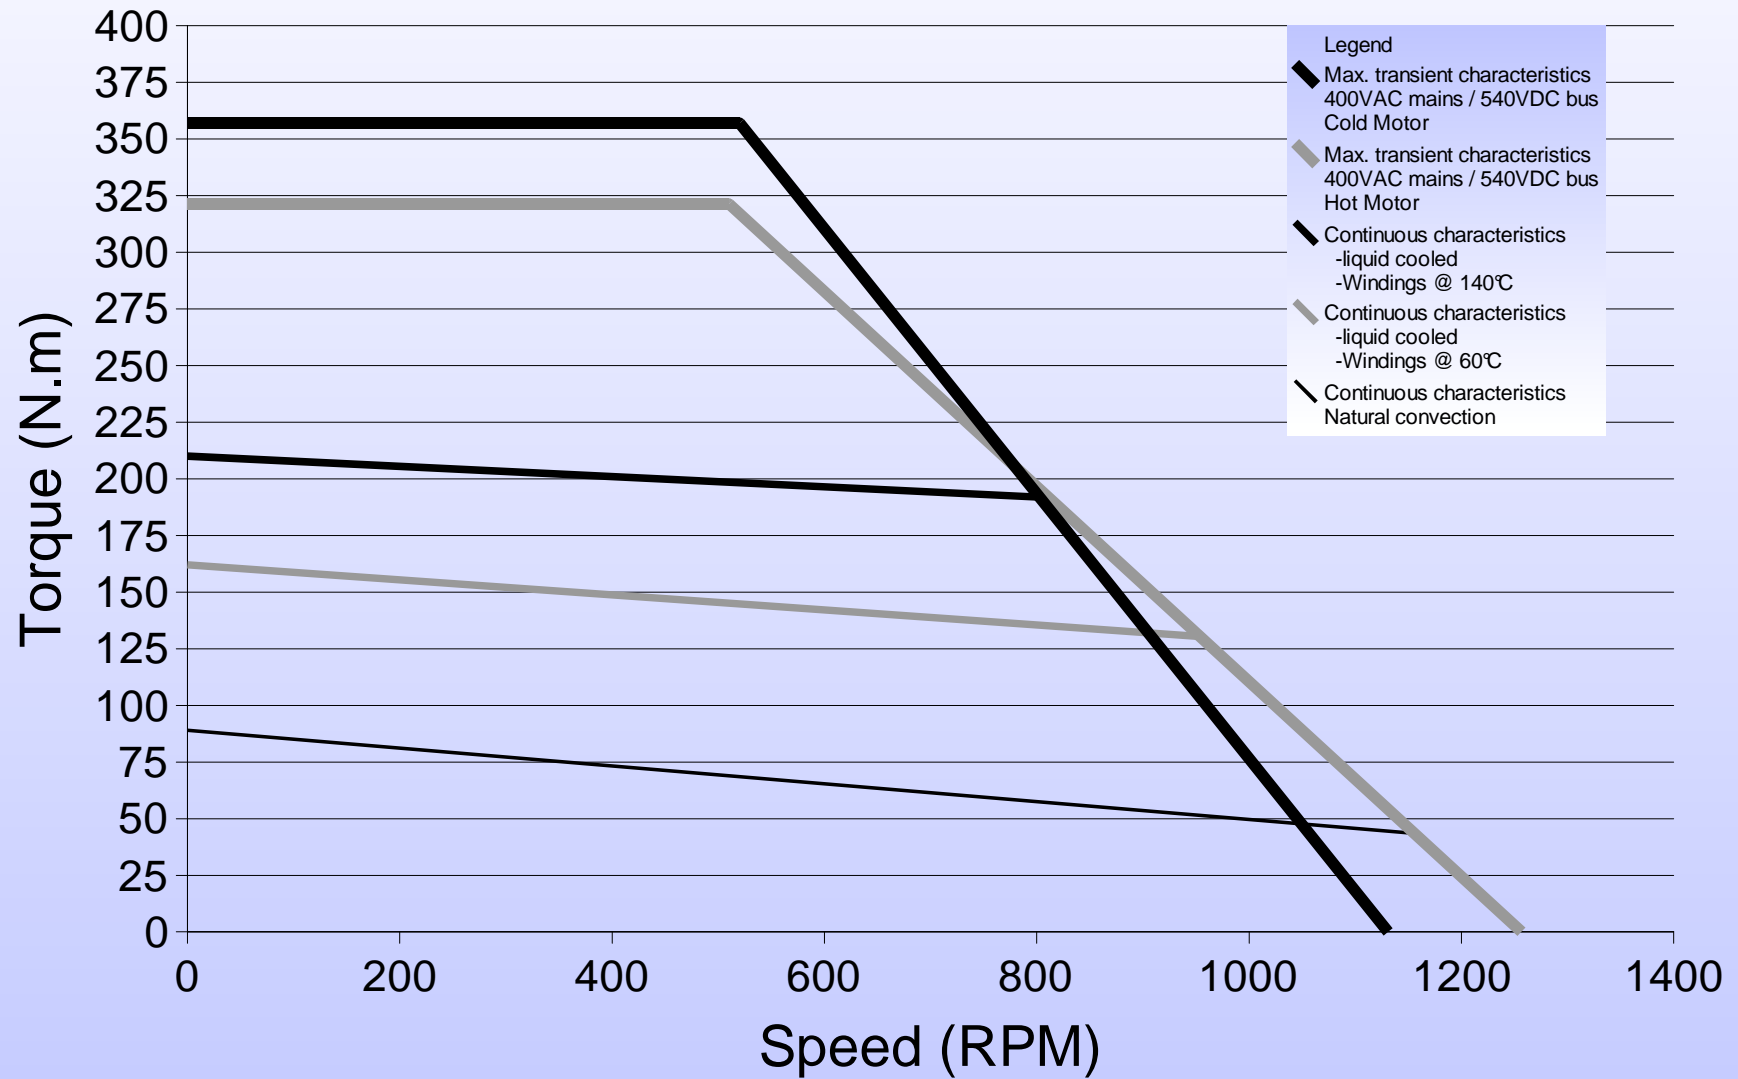

190STK2M 500rpm

Torque vs Speed Characteristics

190STK2M 1500rpm Torque vs Speed Characteristics

190STK4M 500rpm

Torque vs Speed Characteristics

190STK4M 1500rpm Torque vs Speed Characteristics

190STK6M 500rpm

Torque vs Speed Characteristics

190STK6M 1000rpm

Torque vs Speed Characteristics

190STK8M 500rpm

Torque vs Speed Characteristics

190STK8M 1000rpm

Torque vs Speed Characteristics