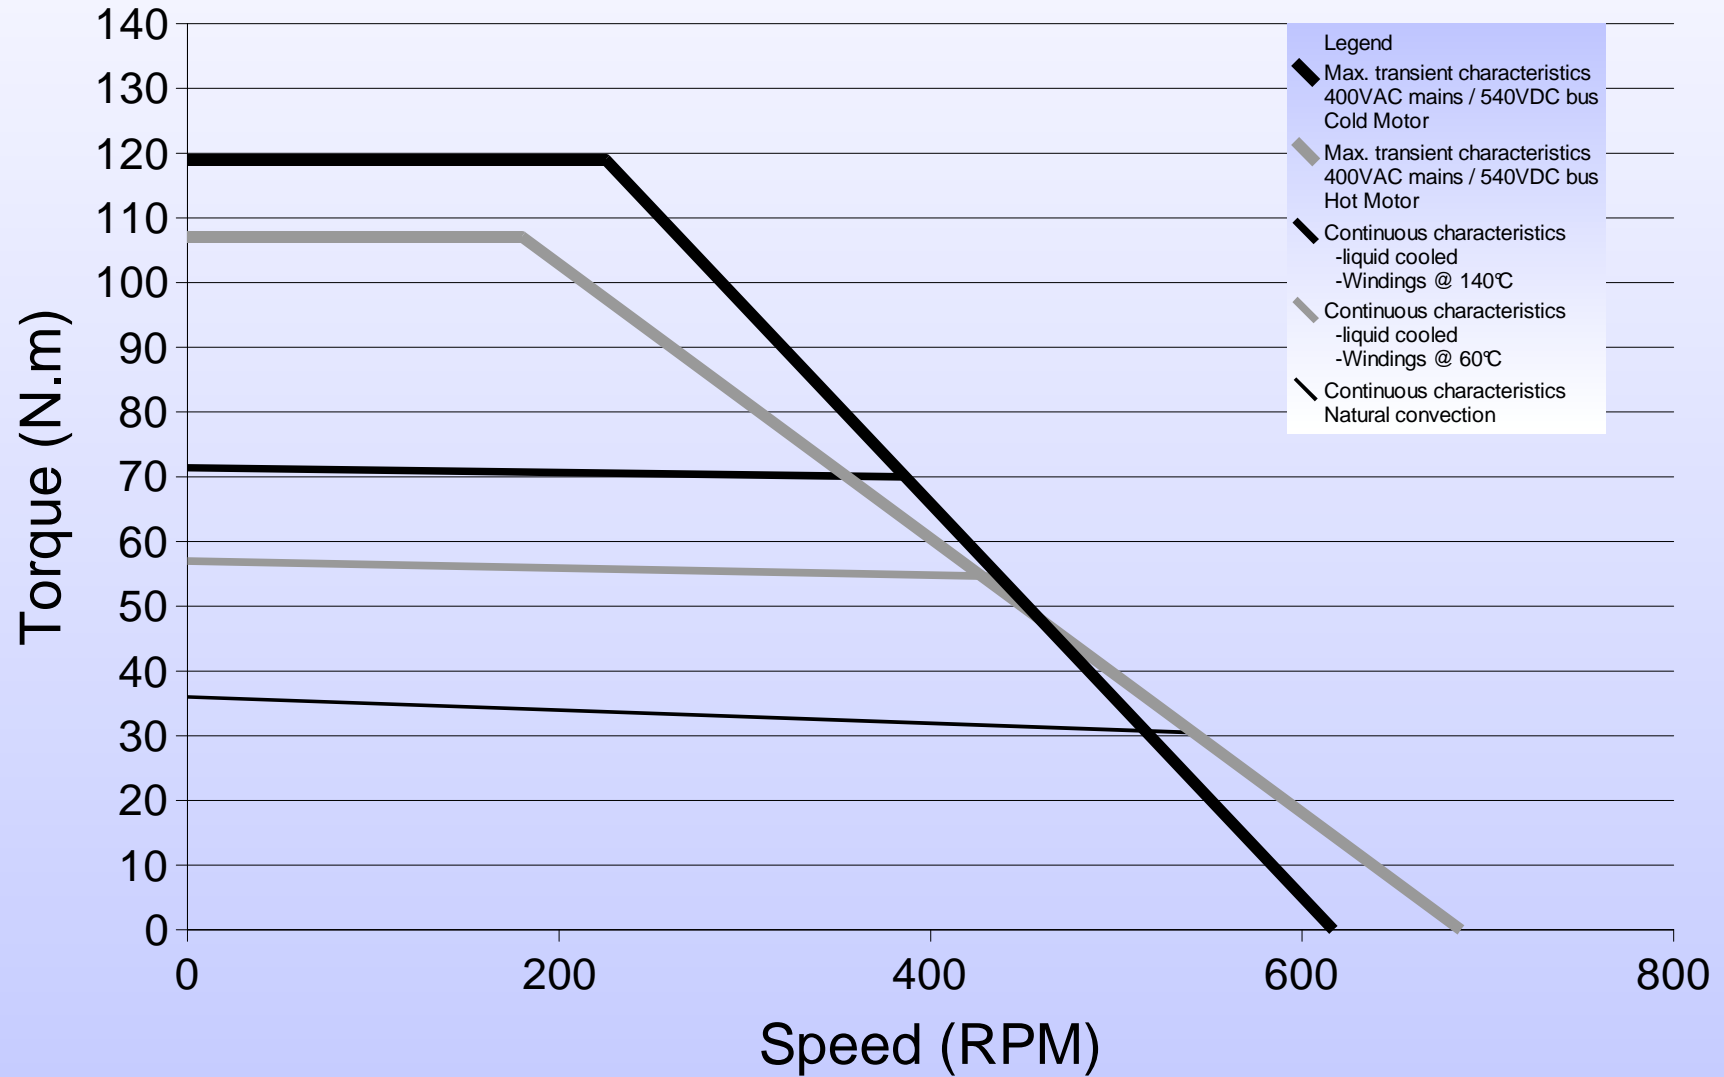

190STK2M 500rpm

Torque vs Speed Characteristics

190STK2M 1500rpm Torque vs Speed Characteristics

190STK4M 500rpm

Torque vs Speed Characteristics

190STK4M 1500rpm Torque vs Speed Characteristics

190STK6M 500rpm

Torque vs Speed Characteristics

190STK6M 1000rpm

Torque vs Speed Characteristics

190STK8M 500rpm

Torque vs Speed Characteristics

190STK8M 1000rpm

Torque vs Speed Characteristics