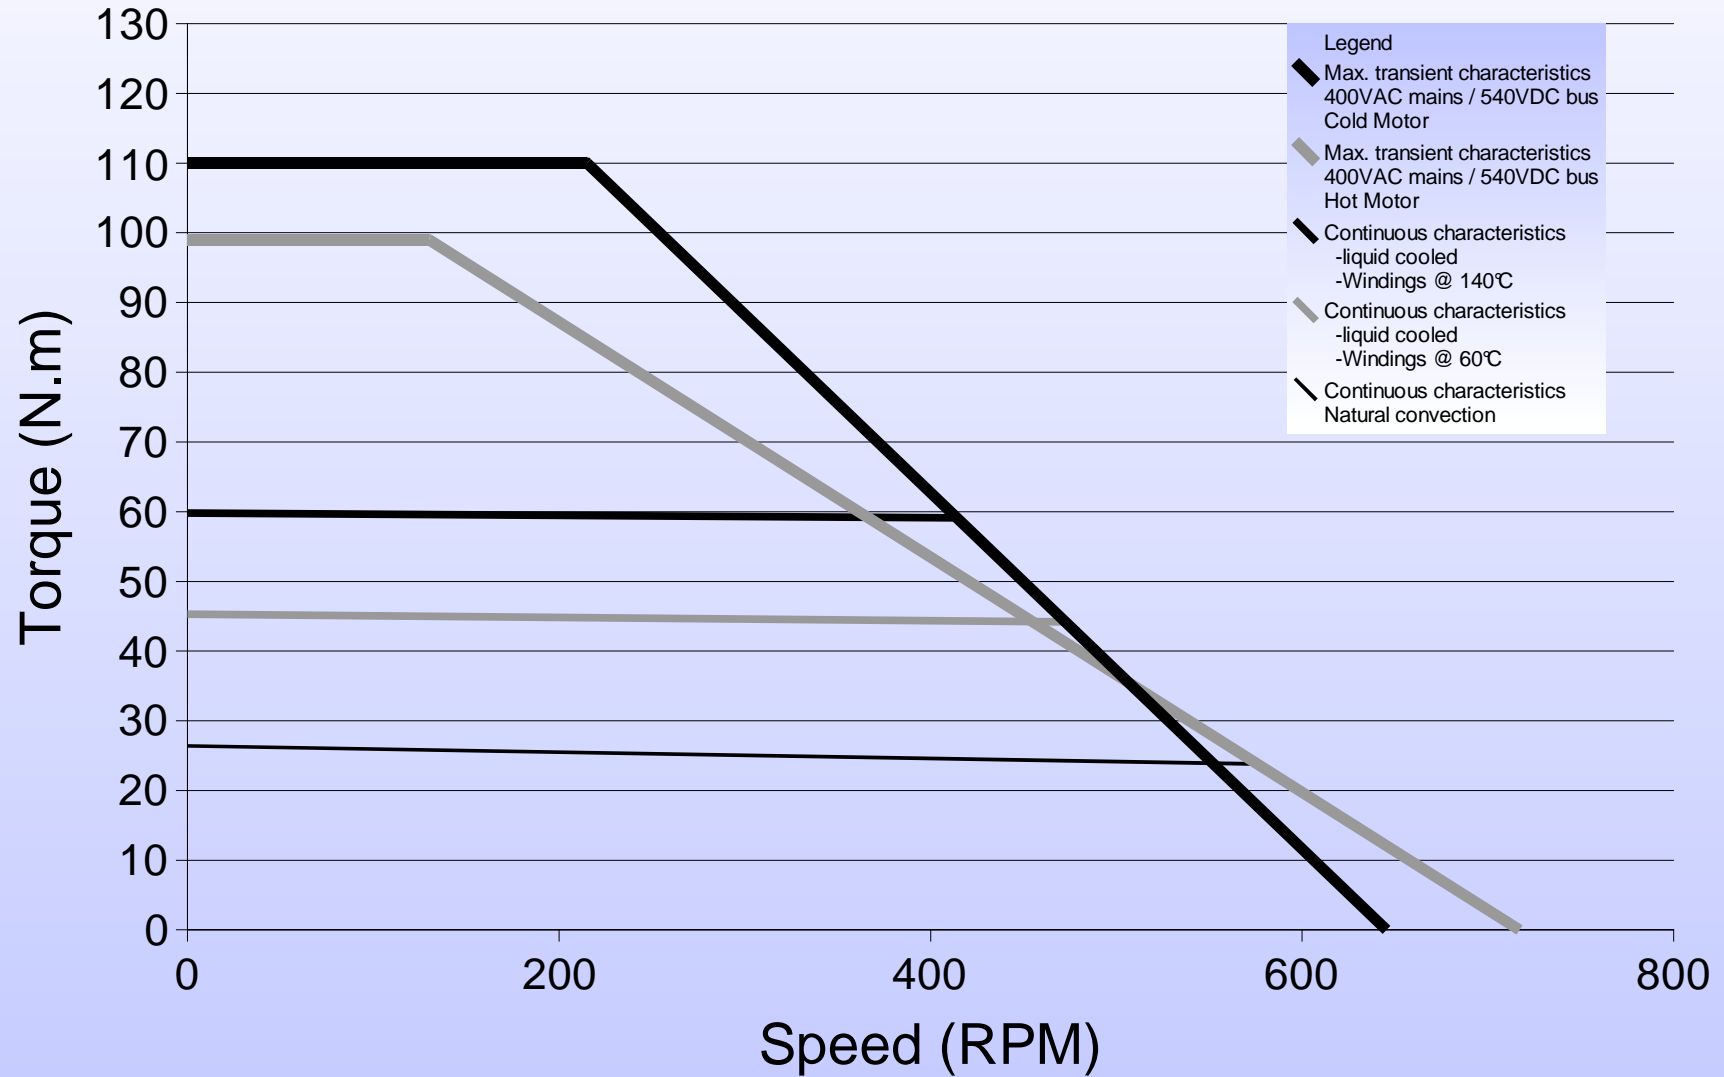

190STK2M 500rpm

Torque vs Speed Characteristics

190STK2M 1500rpm Torque vs Speed Characteristics

190STK4M 500rpm

Torque vs Speed Characteristics

190STK4M 1500rpm Torque vs Speed Characteristics

190STK6M 500rpm

Torque vs Speed Characteristics

190STK6M 1000rpm

Torque vs Speed Characteristics

190STK8M 500rpm

Torque vs Speed Characteristics

190STK8M 1000rpm

Torque vs Speed Characteristics