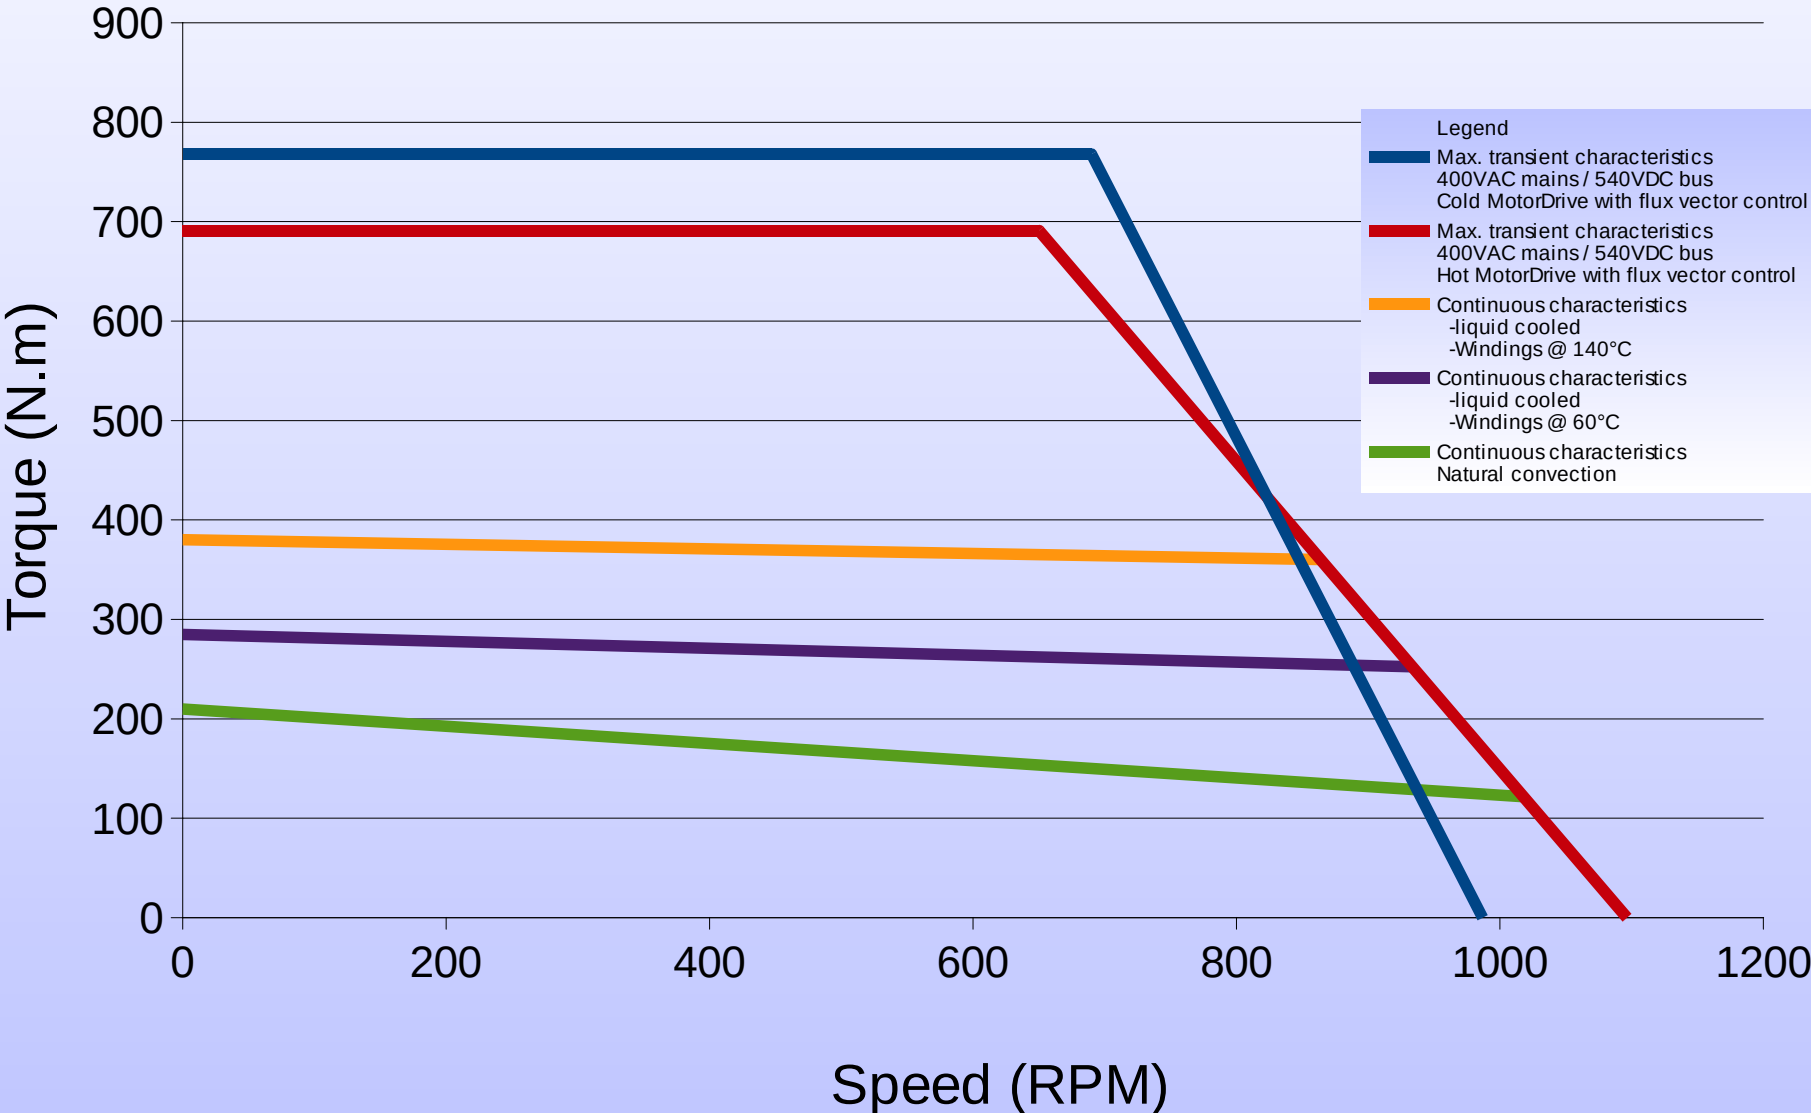

500STK1M 50rpm

Torque vs Speed Characteristics

500STK1M 600rpm

Torque vs Speed Characteristics

500STK2M 50rpm

Torque vs Speed Characteristics

500STK2M 600rpm

Torque vs Speed Characteristics

500STK3M 50rpm

Torque vs Speed Characteristics

500STK3M 600rpm

Torque vs Speed Characteristics

500STK4M 50rpm

Torque vs Speed Characteristics

500STK4M 600rpm

Torque vs Speed Characteristics