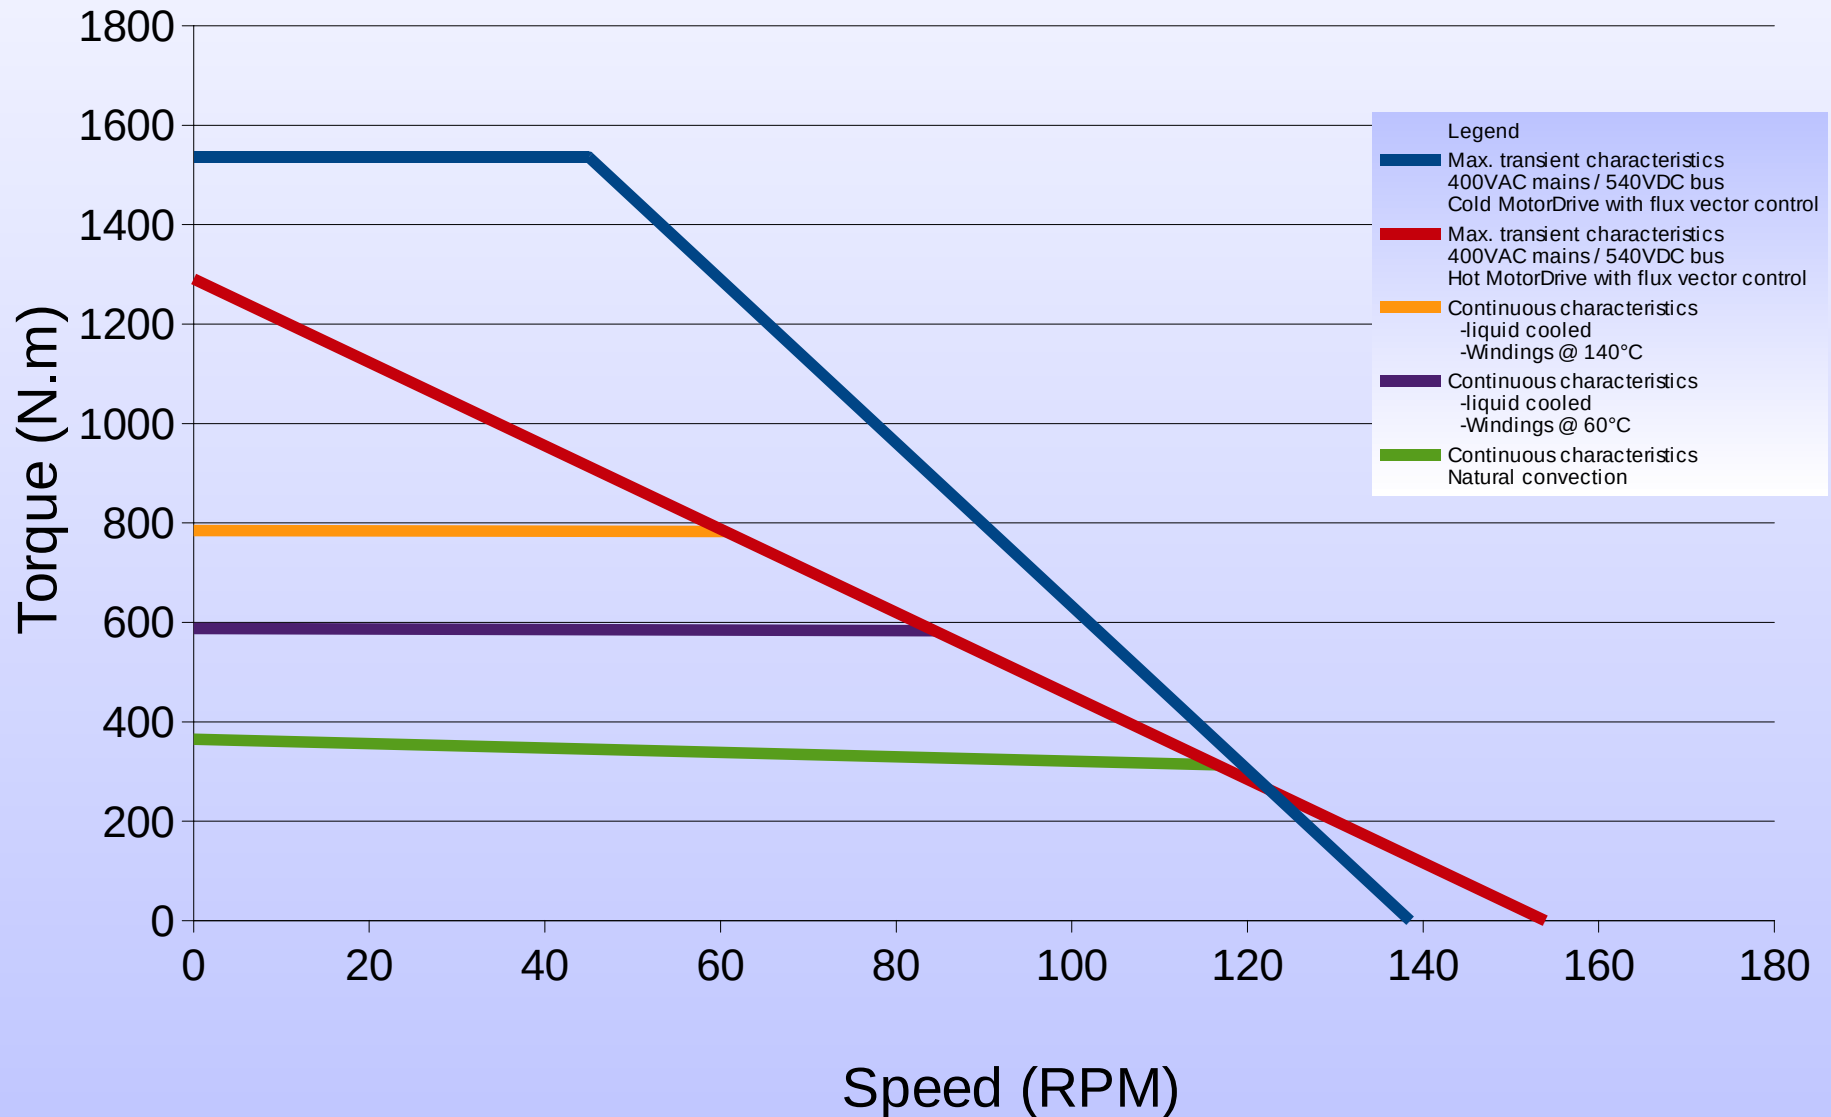

500STK1M 50rpm

Torque vs Speed Characteristics

500STK1M 600rpm

Torque vs Speed Characteristics

500STK2M 50rpm

Torque vs Speed Characteristics

500STK2M 600rpm

Torque vs Speed Characteristics

500STK3M 50rpm

Torque vs Speed Characteristics

500STK3M 600rpm

Torque vs Speed Characteristics

500STK4M 50rpm

Torque vs Speed Characteristics

500STK4M 600rpm

Torque vs Speed Characteristics