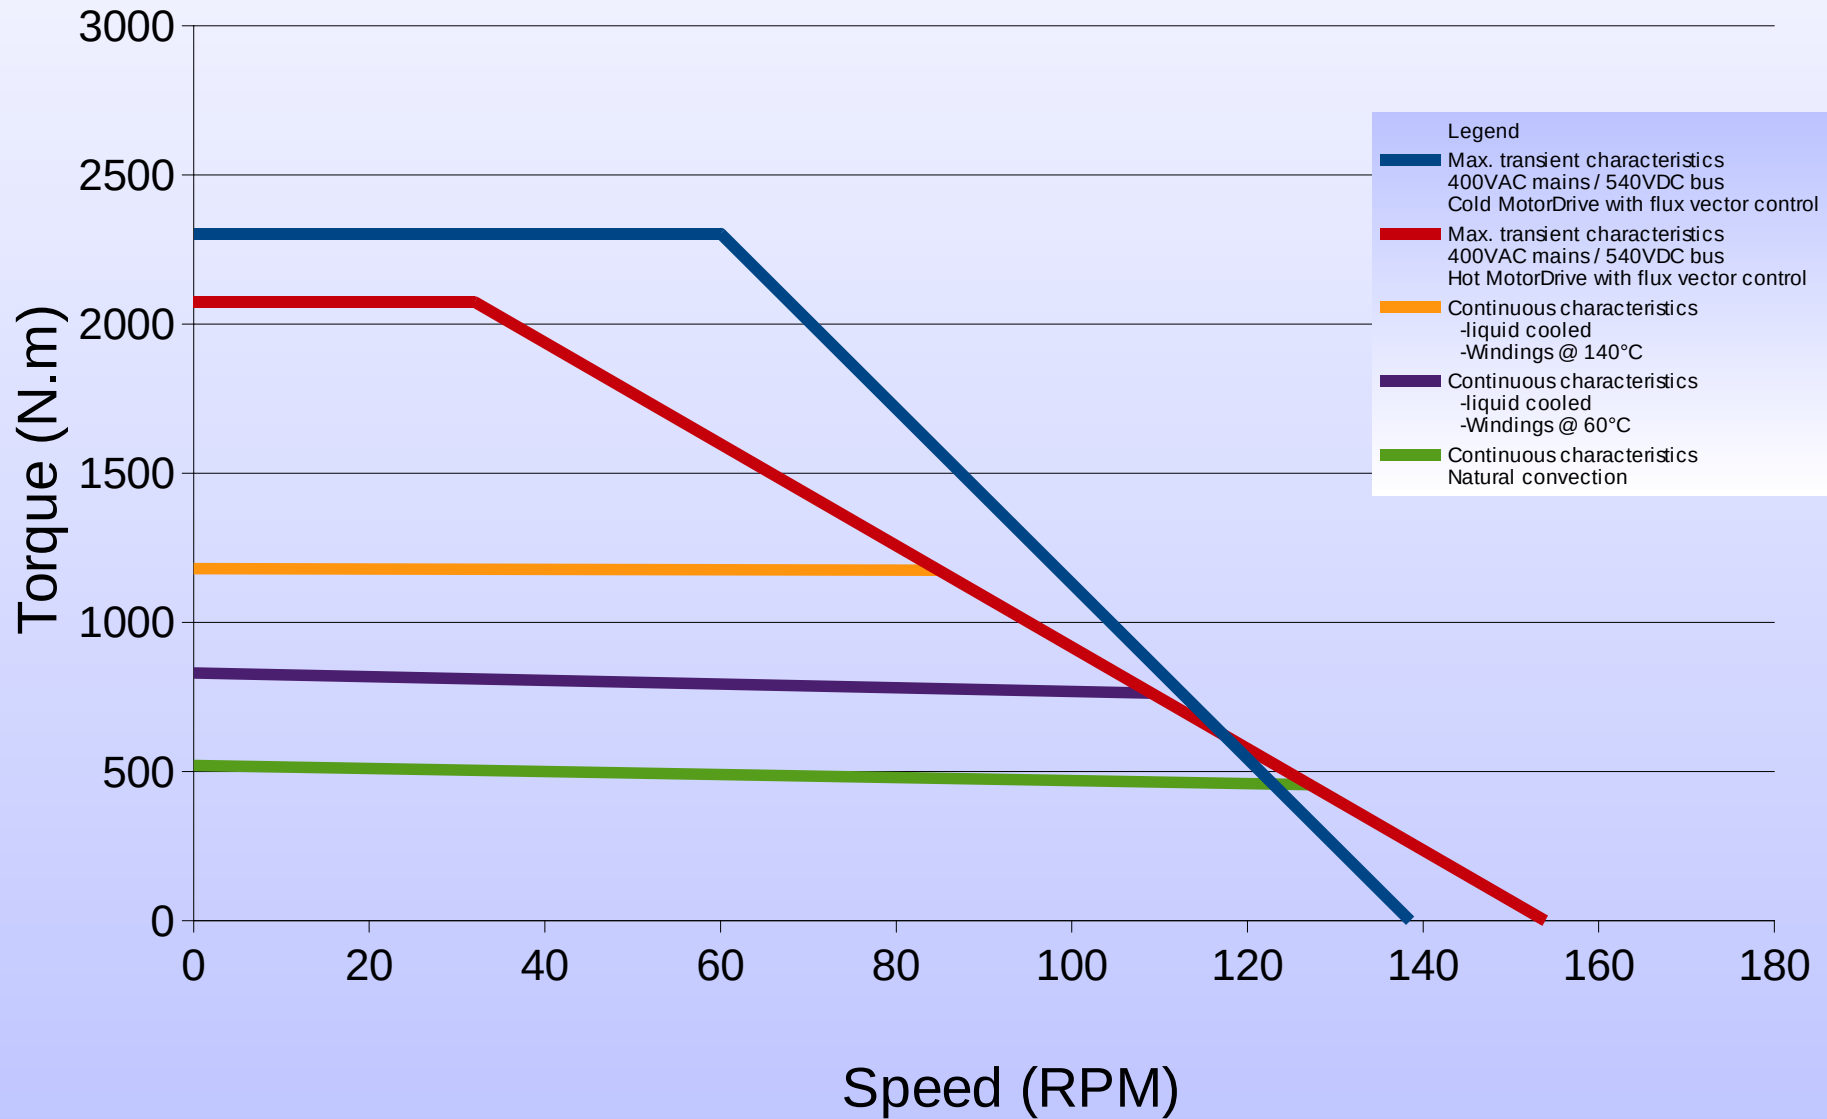

500STK1M 50rpm

Torque vs Speed Characteristics

500STK1M 600rpm

Torque vs Speed Characteristics

500STK2M 50rpm

Torque vs Speed Characteristics

500STK2M 600rpm

Torque vs Speed Characteristics

500STK3M 50rpm

Torque vs Speed Characteristics

500STK3M 600rpm

Torque vs Speed Characteristics

500STK4M 50rpm

Torque vs Speed Characteristics

500STK4M 600rpm

Torque vs Speed Characteristics