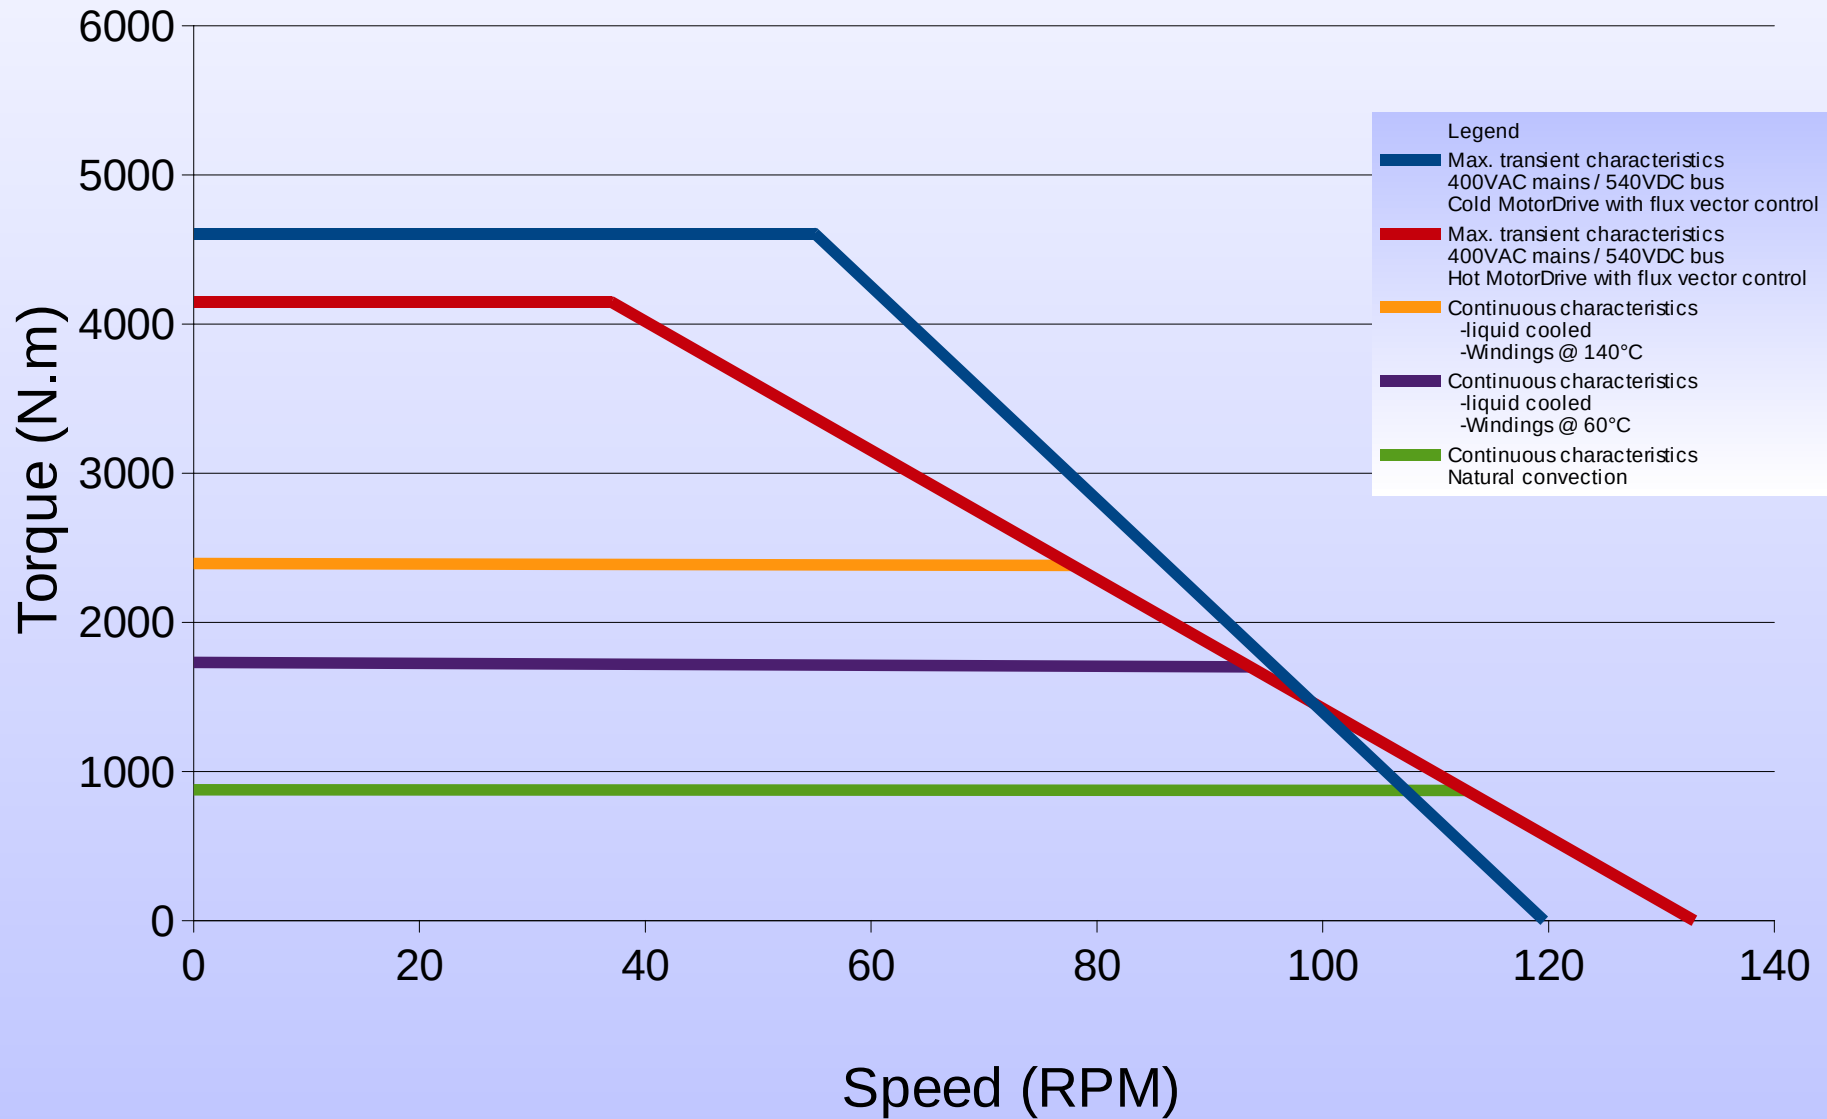

500STK6M 50rpm

Torque vs Speed Characteristics