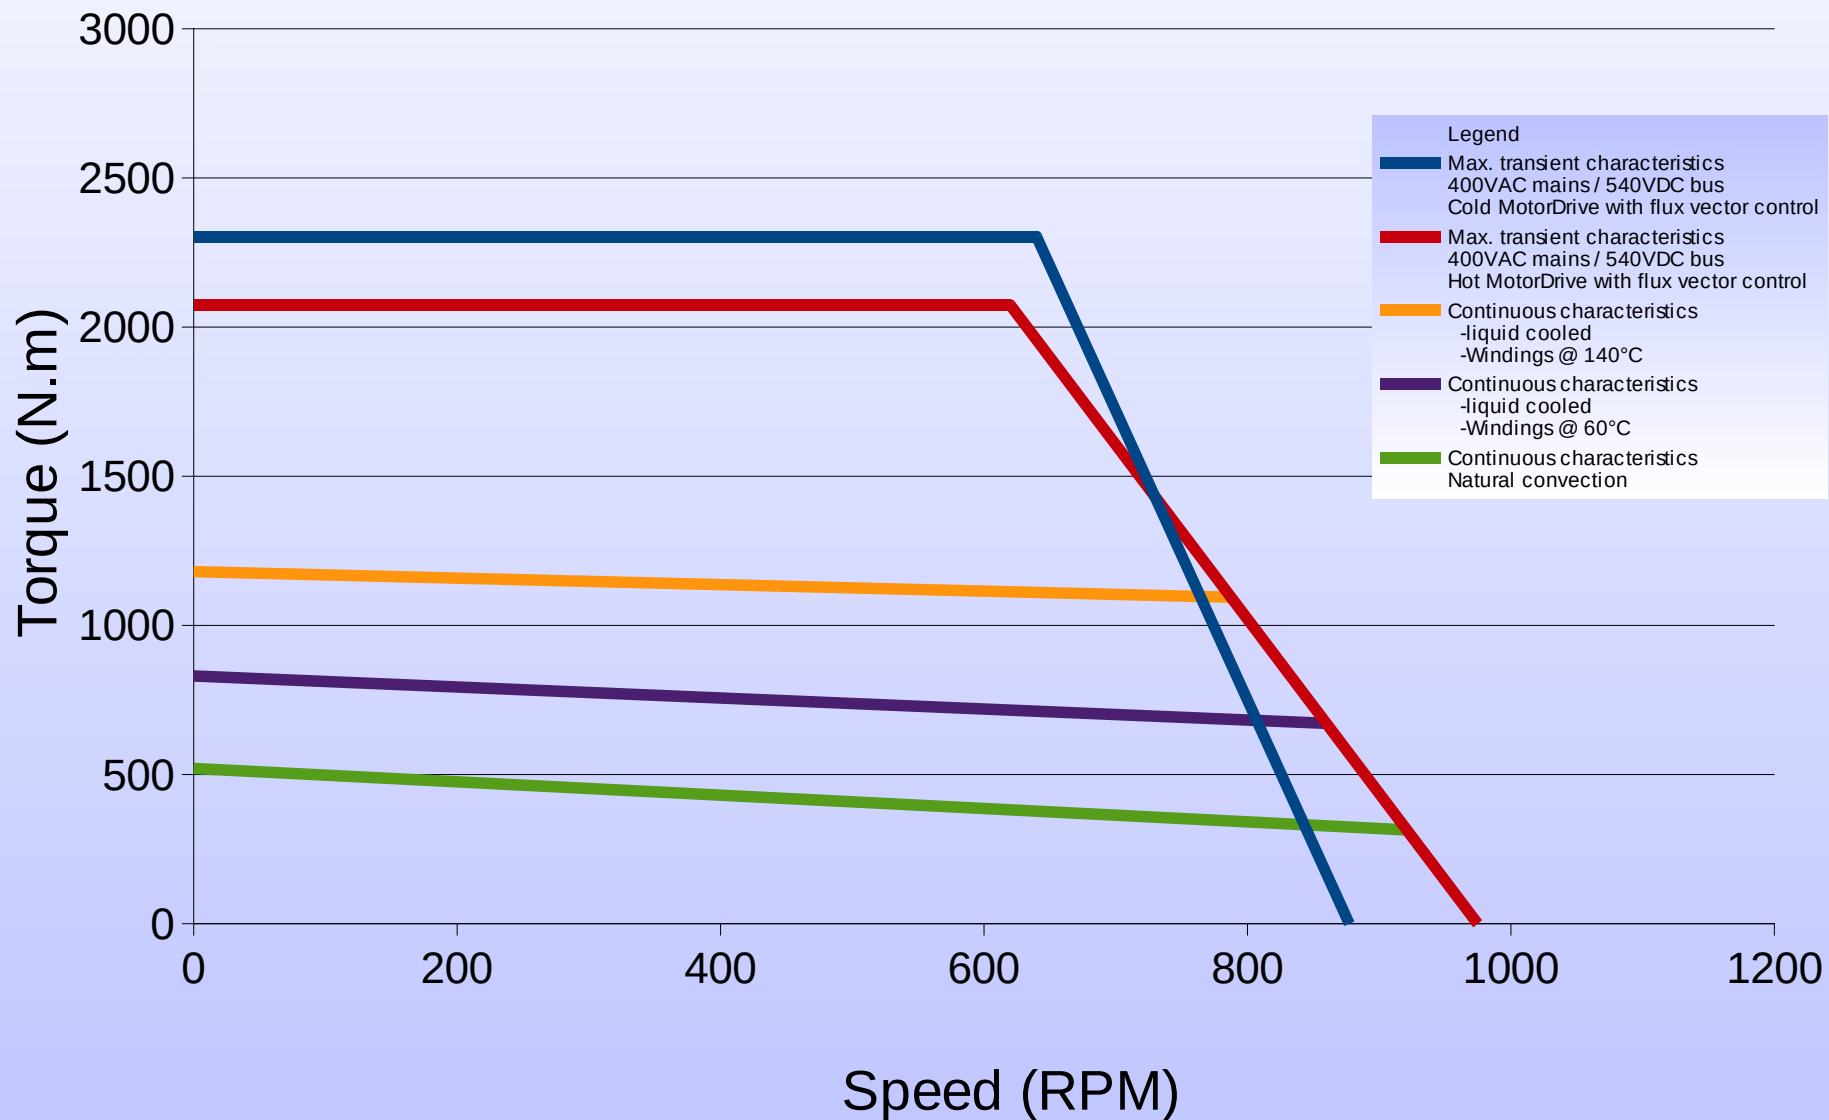

500STK1M 50rpm

Torque vs Speed Characteristics

500STK1M 600rpm

Torque vs Speed Characteristics

500STK2M 50rpm

Torque vs Speed Characteristics

500STK2M 600rpm

Torque vs Speed Characteristics

500STK3M 50rpm

Torque vs Speed Characteristics

500STK3M 600rpm

Torque vs Speed Characteristics

500STK4M 50rpm

Torque vs Speed Characteristics

500STK4M 600rpm

Torque vs Speed Characteristics