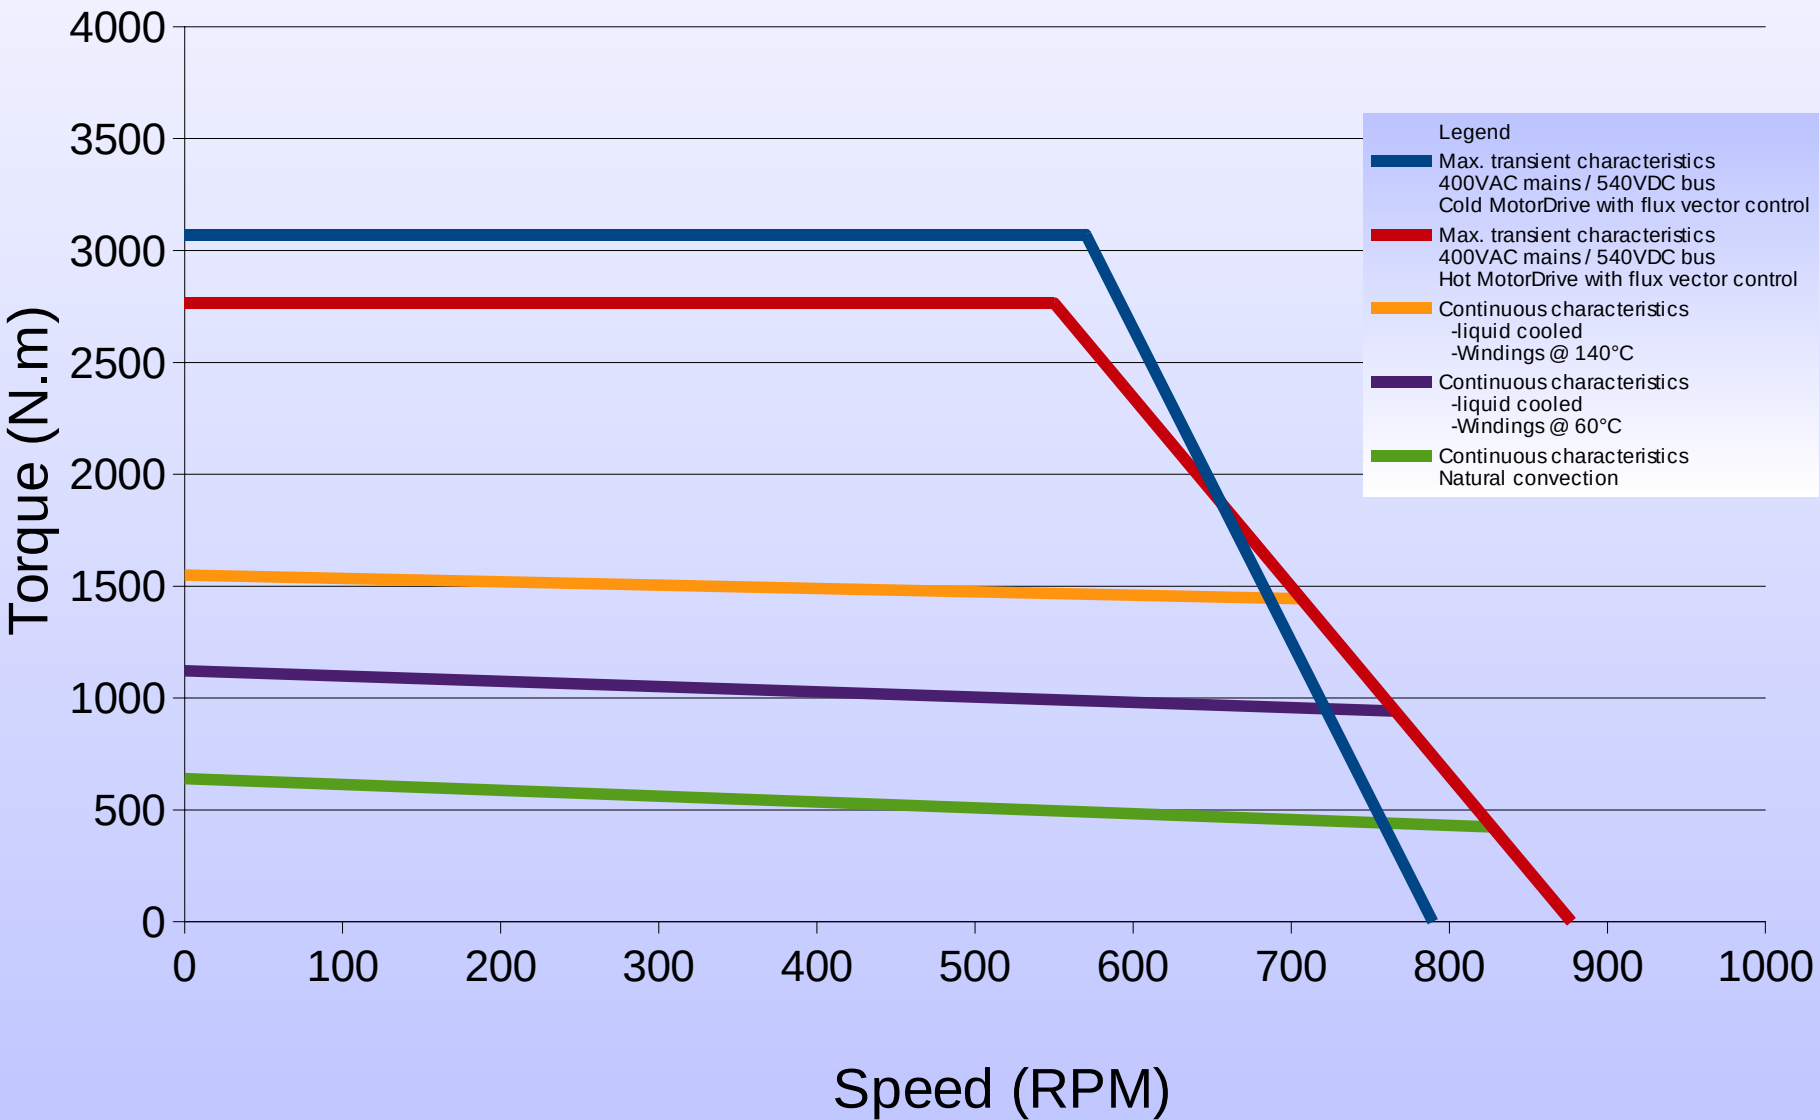

500STK1M 50rpm

Torque vs Speed Characteristics

500STK1M 600rpm

Torque vs Speed Characteristics

500STK2M 50rpm

Torque vs Speed Characteristics

500STK2M 600rpm

Torque vs Speed Characteristics

500STK3M 50rpm

Torque vs Speed Characteristics

500STK3M 600rpm

Torque vs Speed Characteristics

500STK4M 50rpm

Torque vs Speed Characteristics

500STK4M 600rpm

Torque vs Speed Characteristics