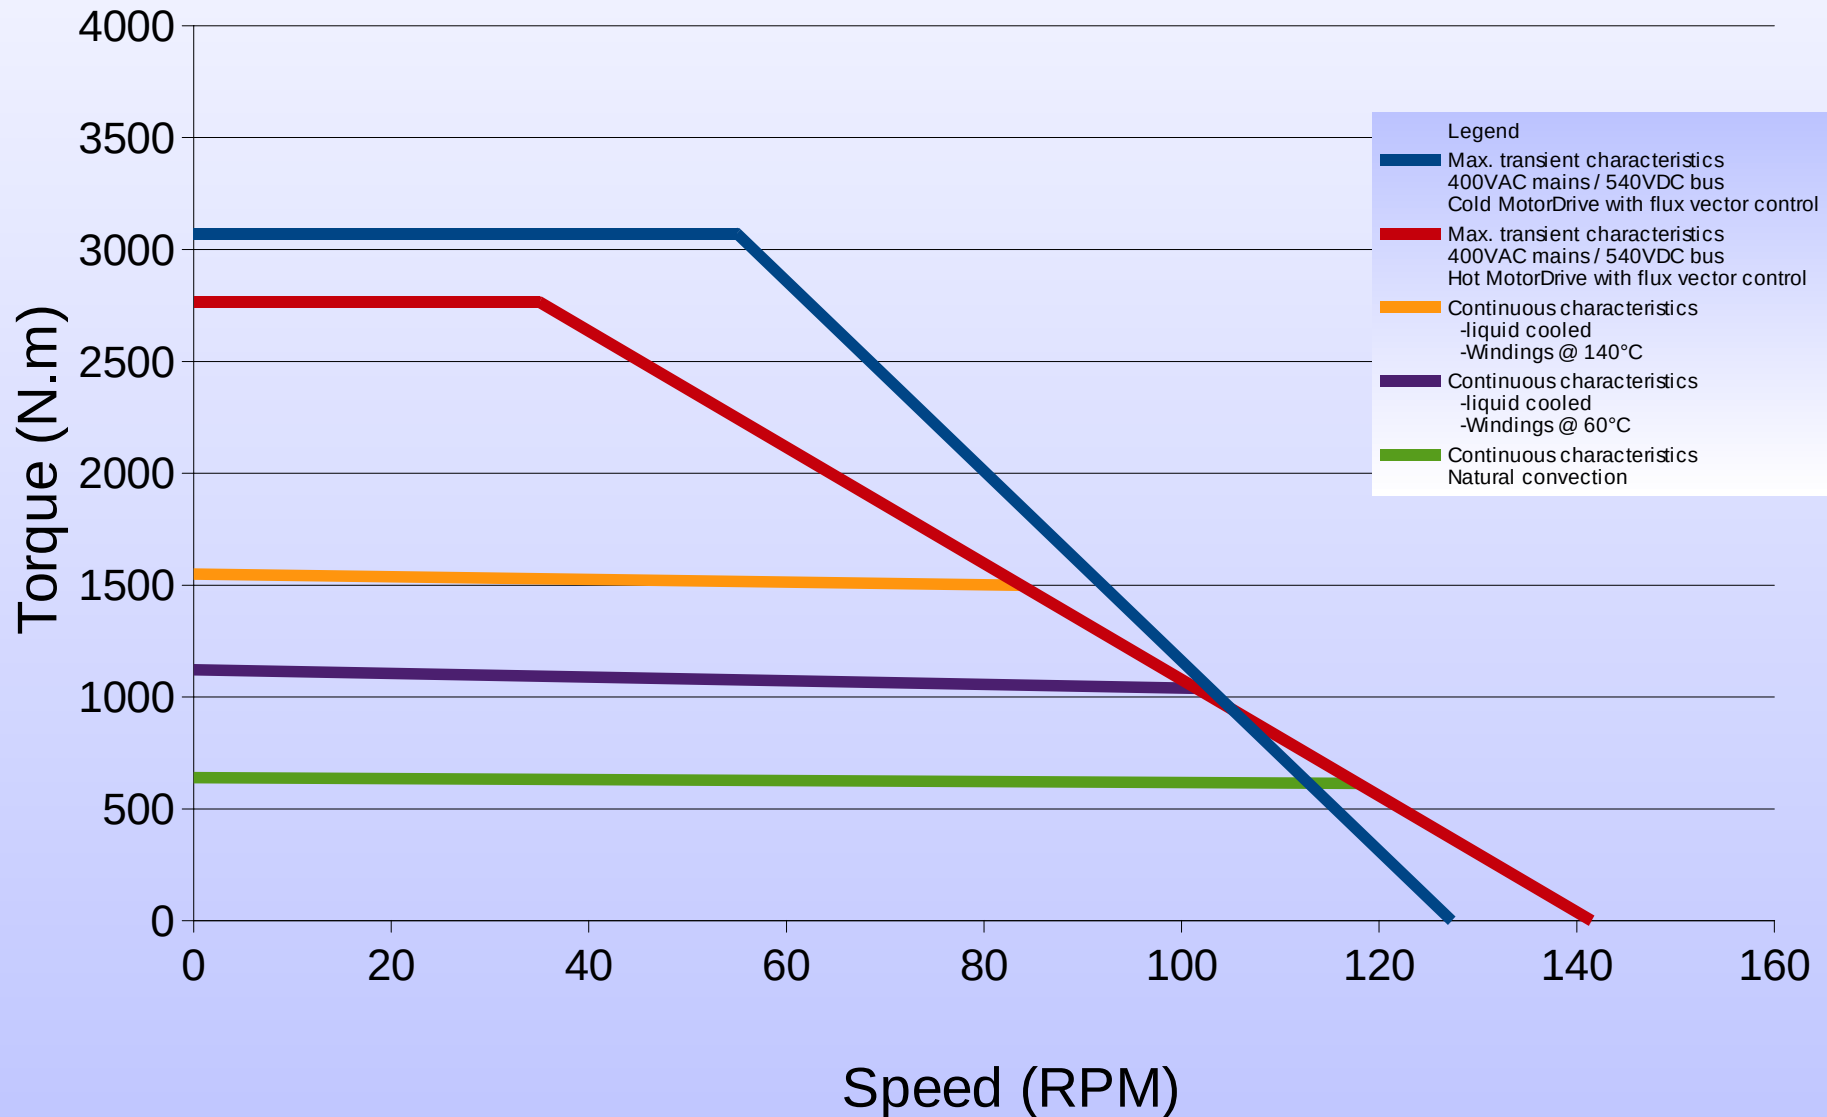

500STK1M 50rpm

Torque vs Speed Characteristics

500STK1M 600rpm

Torque vs Speed Characteristics

500STK2M 50rpm

Torque vs Speed Characteristics

500STK2M 600rpm

Torque vs Speed Characteristics

500STK3M 50rpm

Torque vs Speed Characteristics

500STK3M 600rpm

Torque vs Speed Characteristics

500STK4M 50rpm

Torque vs Speed Characteristics

500STK4M 600rpm

Torque vs Speed Characteristics