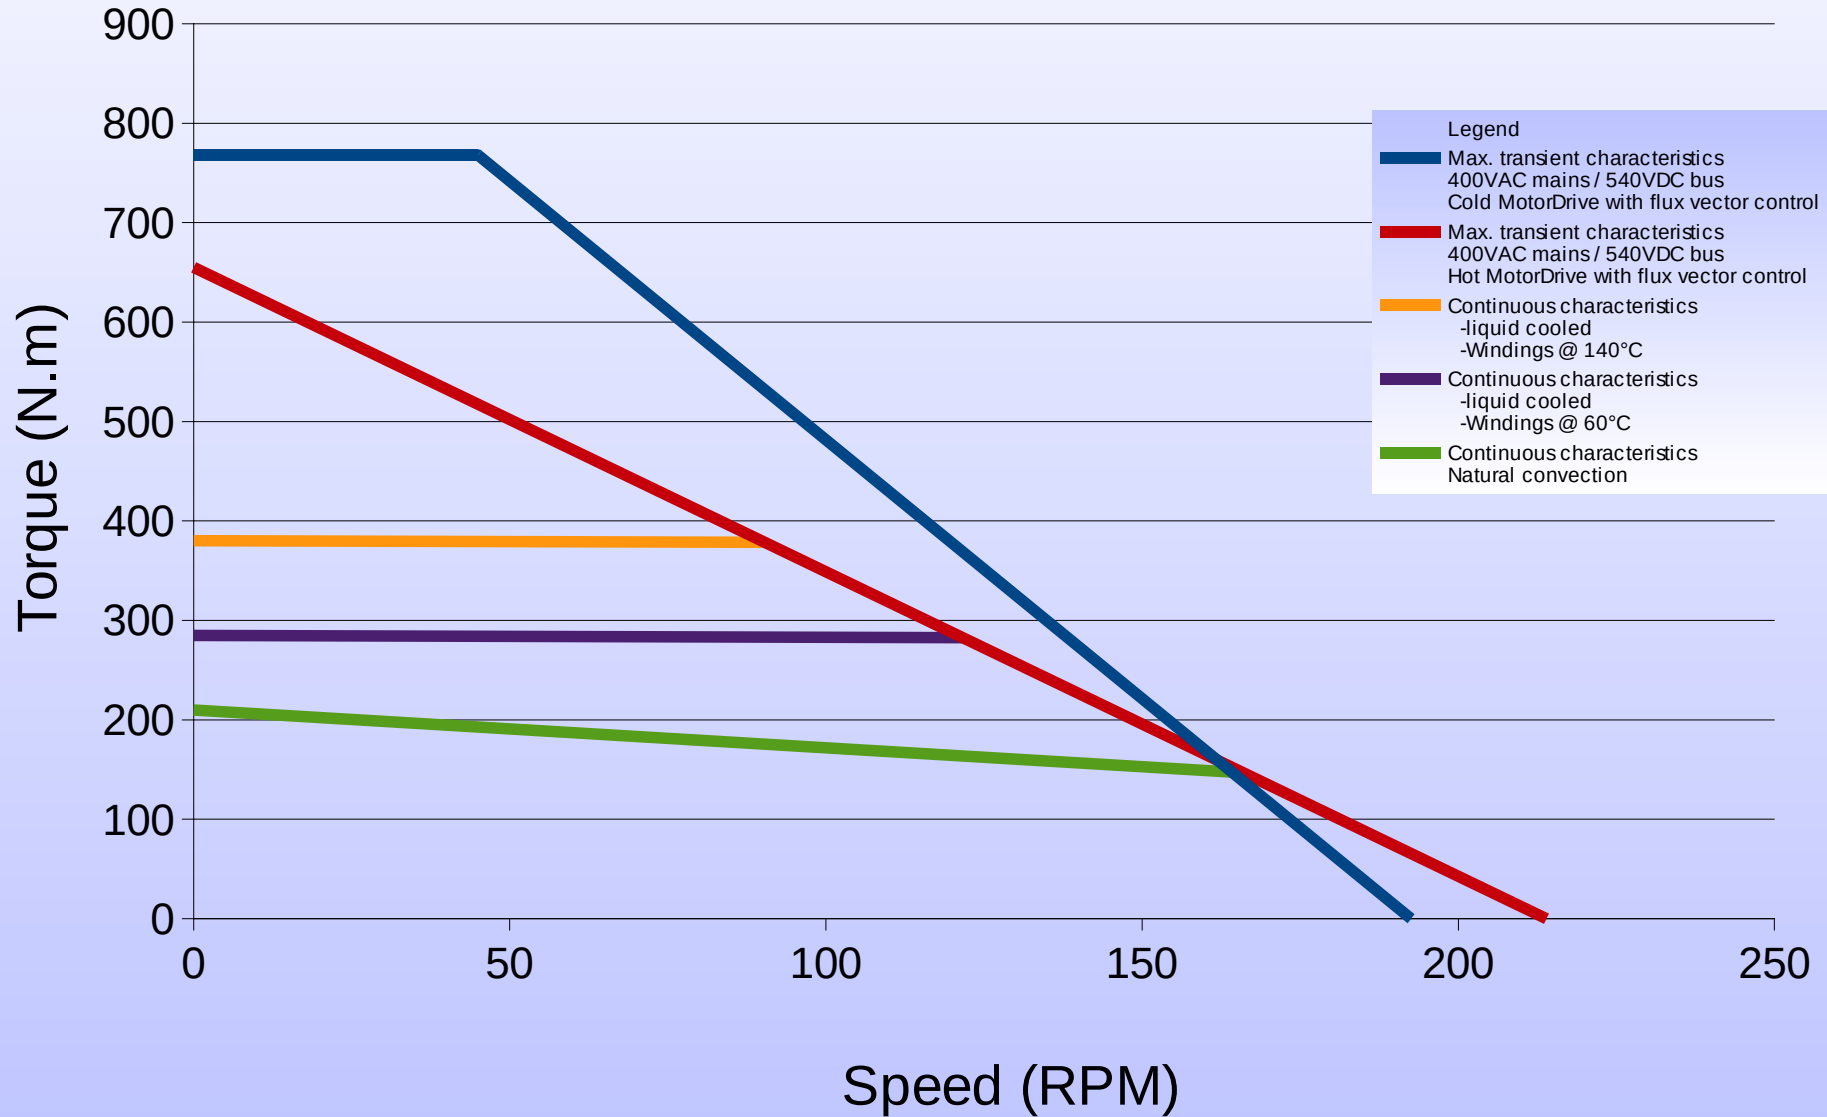

500STK1M 50rpm

Torque vs Speed Characteristics

500STK1M 600rpm

Torque vs Speed Characteristics

500STK2M 50rpm

Torque vs Speed Characteristics

500STK2M 600rpm

Torque vs Speed Characteristics

500STK3M 50rpm

Torque vs Speed Characteristics

500STK3M 600rpm

Torque vs Speed Characteristics

500STK4M 50rpm

Torque vs Speed Characteristics

500STK4M 600rpm

Torque vs Speed Characteristics