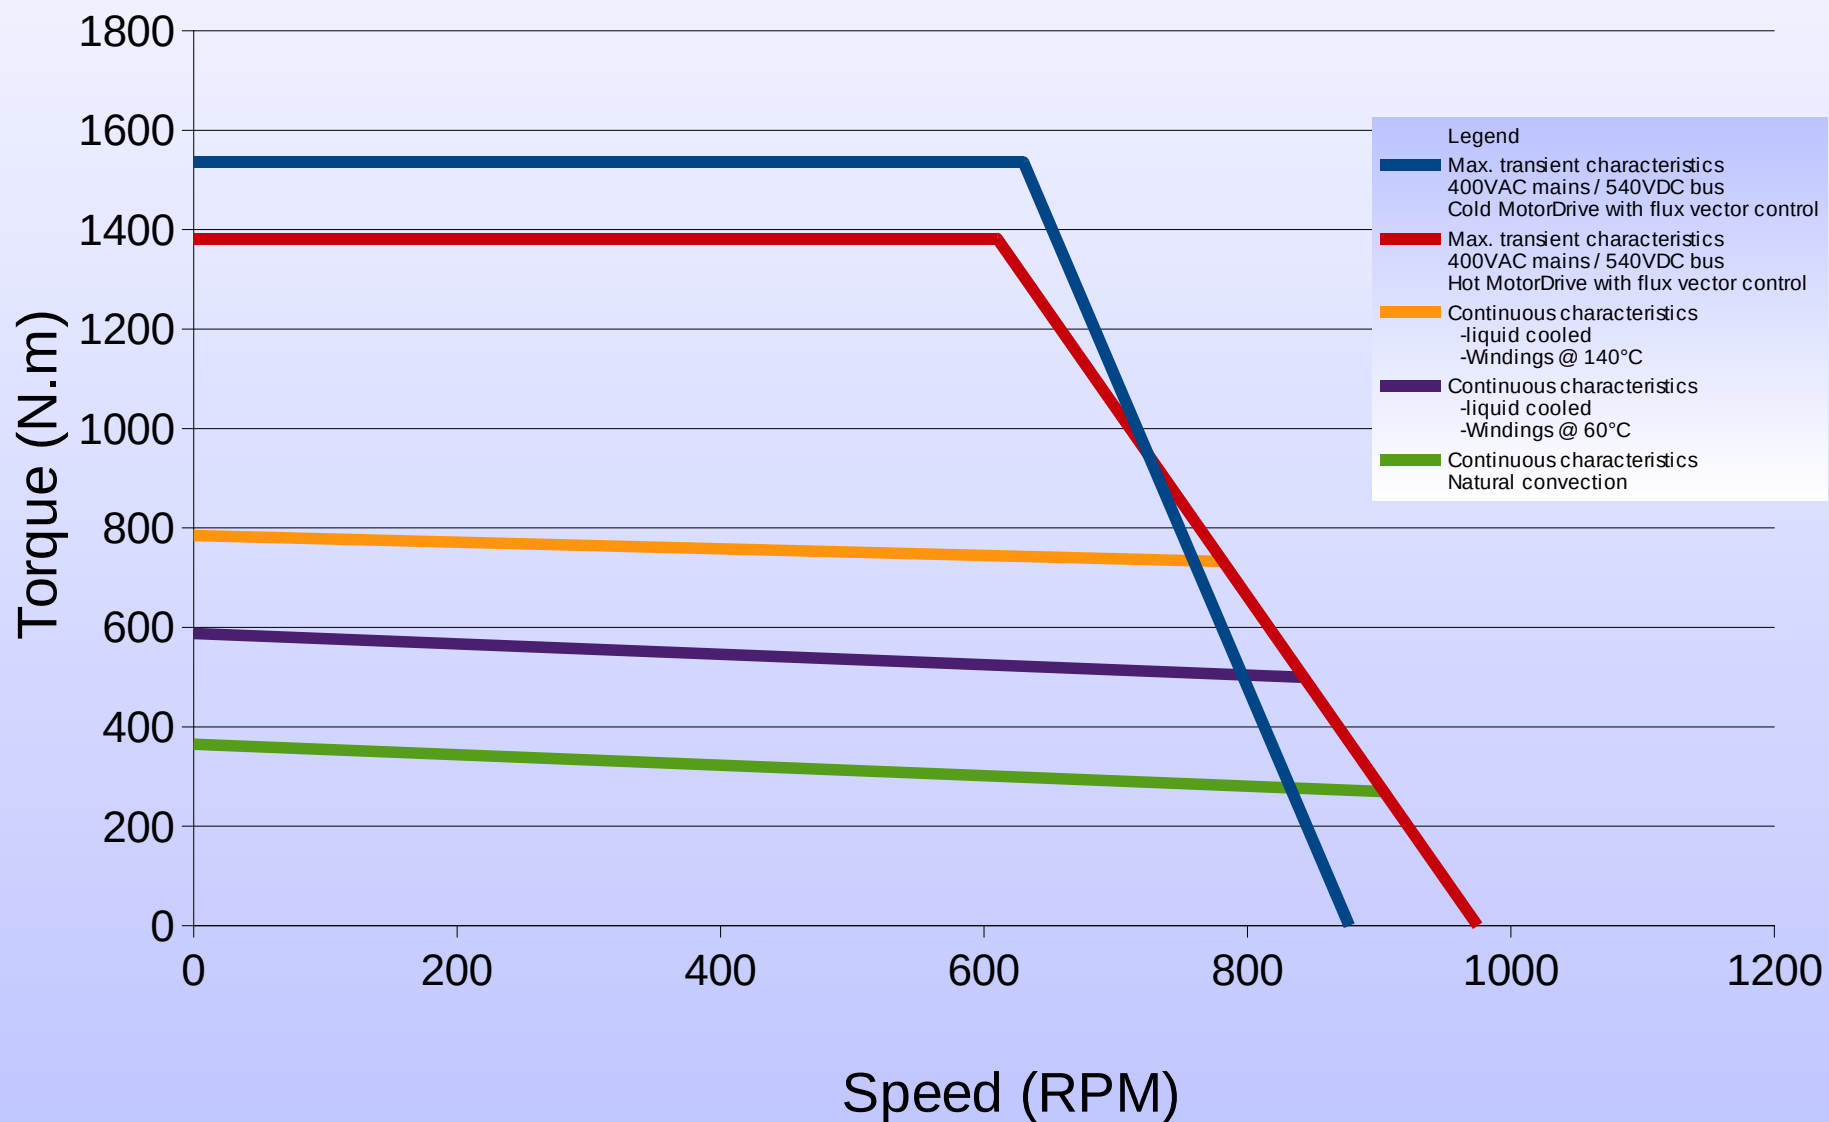

500STK1M 50rpm

Torque vs Speed Characteristics

500STK1M 600rpm

Torque vs Speed Characteristics

500STK2M 50rpm

Torque vs Speed Characteristics

500STK2M 600rpm

Torque vs Speed Characteristics

500STK3M 50rpm

Torque vs Speed Characteristics

500STK3M 600rpm

Torque vs Speed Characteristics

500STK4M 50rpm

Torque vs Speed Characteristics

500STK4M 600rpm

Torque vs Speed Characteristics