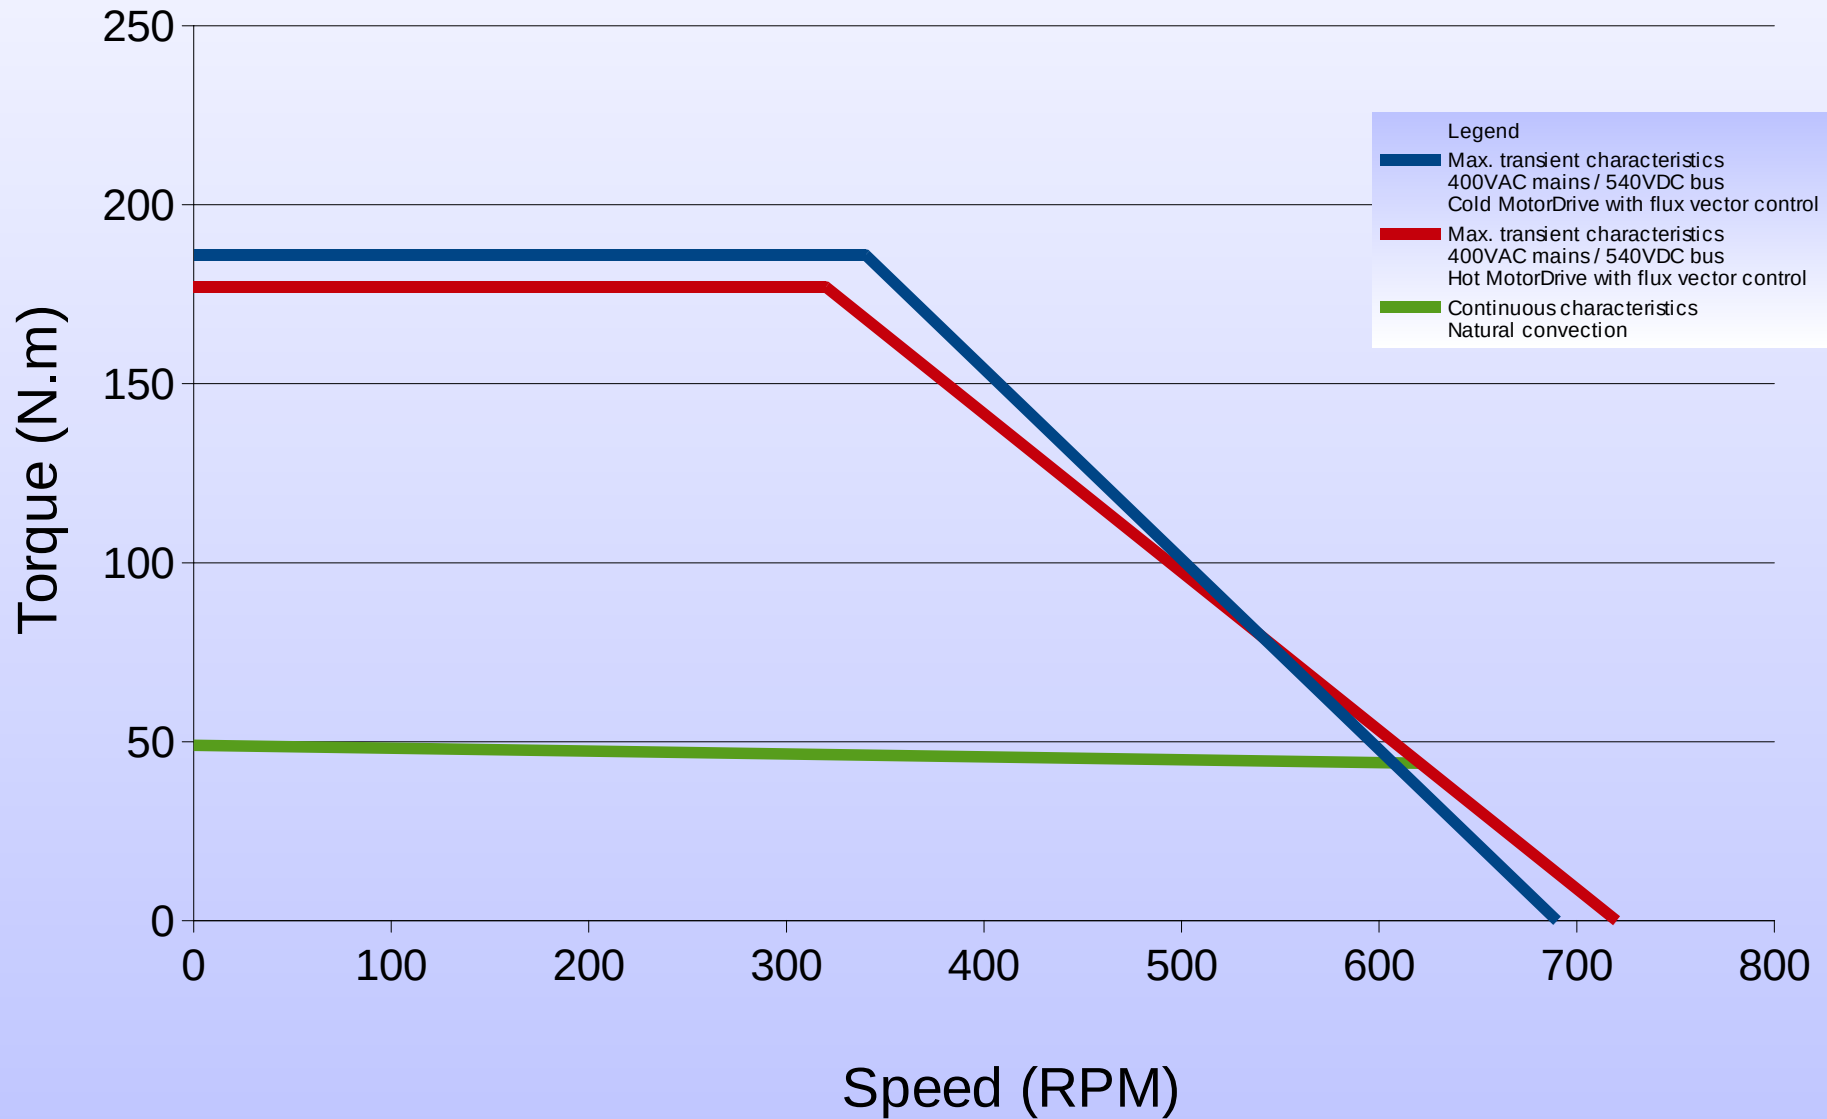

190ST1M 500rpm

Torque vs Speed Characteristics

190ST1M 1500rpm

Torque vs Speed Characteristics

190ST2M 500rpm

Torque vs Speed Characteristics

190ST2M 1500rpm

Torque vs Speed Characteristics

190ST3M 500rpm

Torque vs Speed Characteristics

190ST3M 1500rpm

Torque vs Speed Characteristics

190ST4M 500rpm

Torque vs Speed Characteristics

190ST4M 1500rpm

Torque vs Speed Characteristics

190ST6M 500rpm

Torque vs Speed Characteristics

190ST6M 1000rpm

Torque vs Speed Characteristics

190ST8M 500rpm

Torque vs Speed Characteristics

190ST8M 1000rpm

Torque vs Speed Characteristics