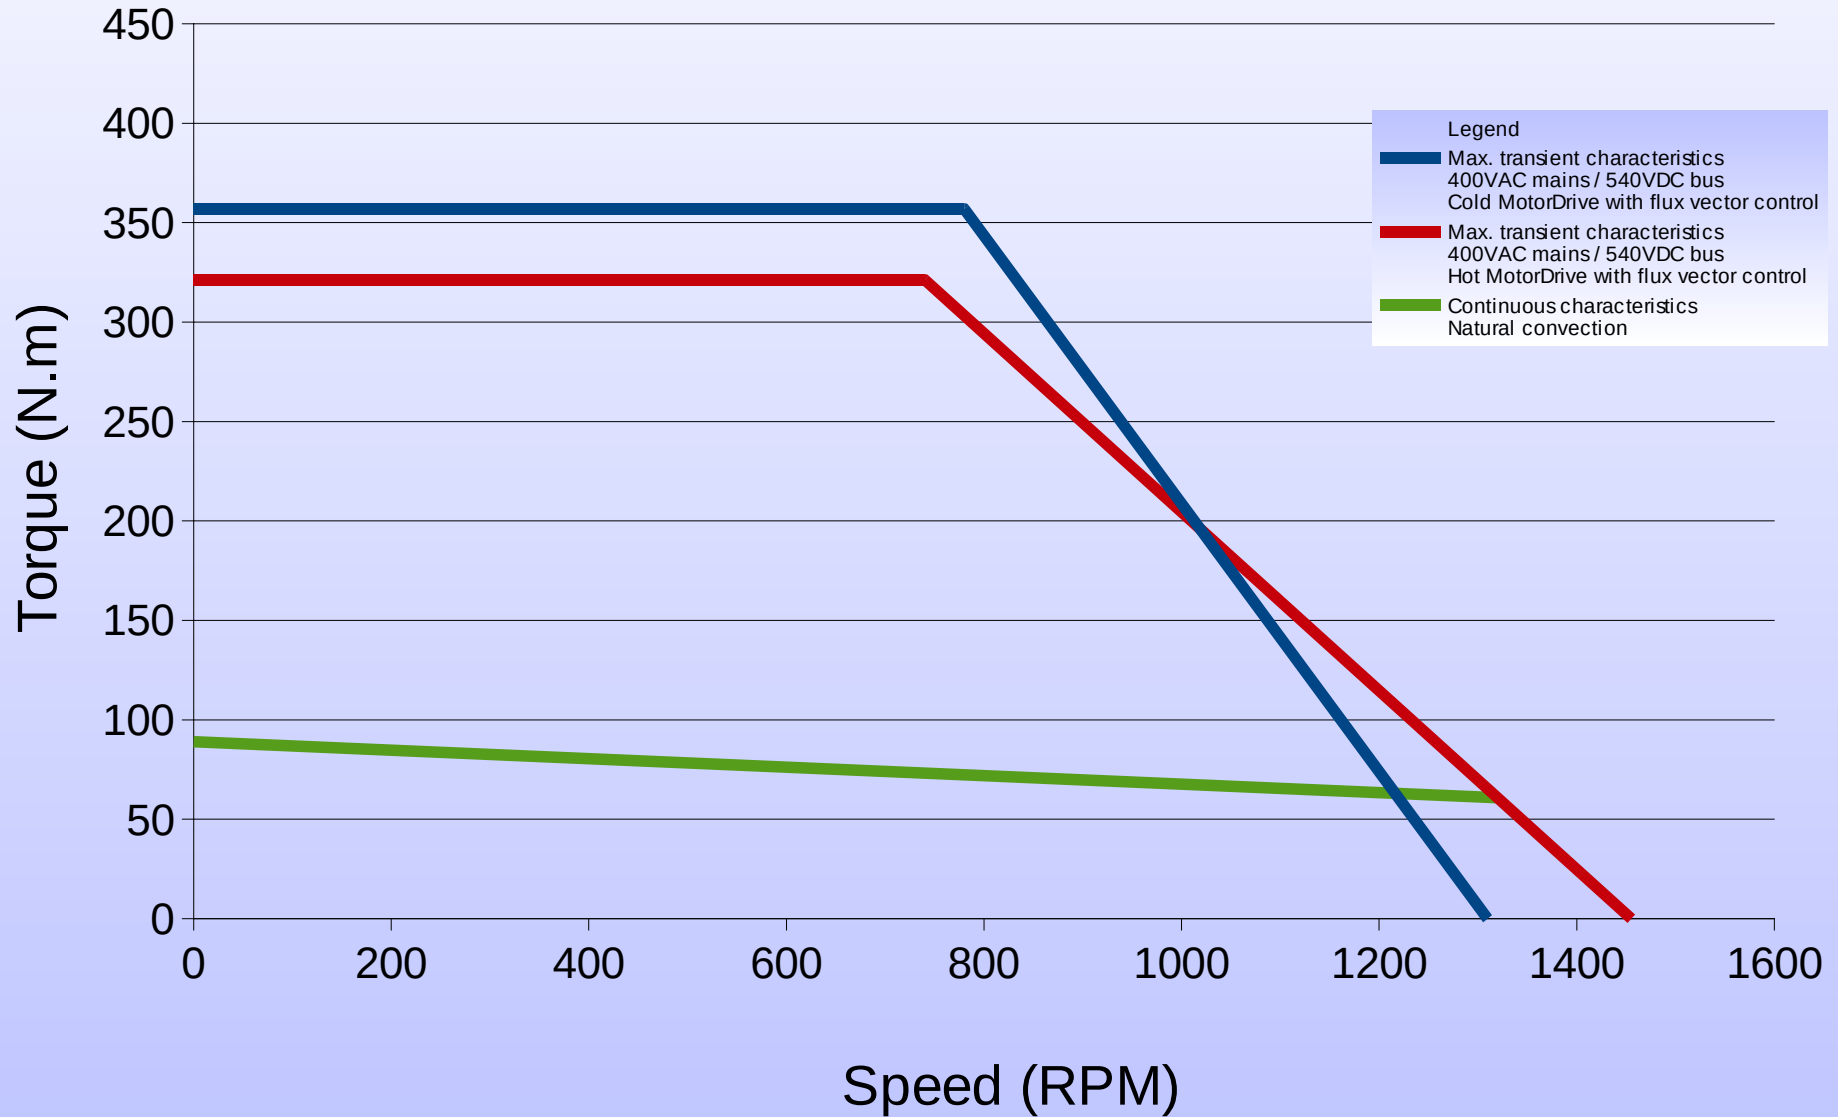

190ST1M 500rpm

Torque vs Speed Characteristics

190ST1M 1500rpm

Torque vs Speed Characteristics

190ST2M 500rpm

Torque vs Speed Characteristics

190ST2M 1500rpm

Torque vs Speed Characteristics

190ST3M 500rpm

Torque vs Speed Characteristics

190ST3M 1500rpm

Torque vs Speed Characteristics

190ST4M 500rpm

Torque vs Speed Characteristics

190ST4M 1500rpm

Torque vs Speed Characteristics

190ST6M 500rpm

Torque vs Speed Characteristics

190ST6M 1000rpm

Torque vs Speed Characteristics

190ST8M 500rpm

Torque vs Speed Characteristics

190ST8M 1000rpm

Torque vs Speed Characteristics