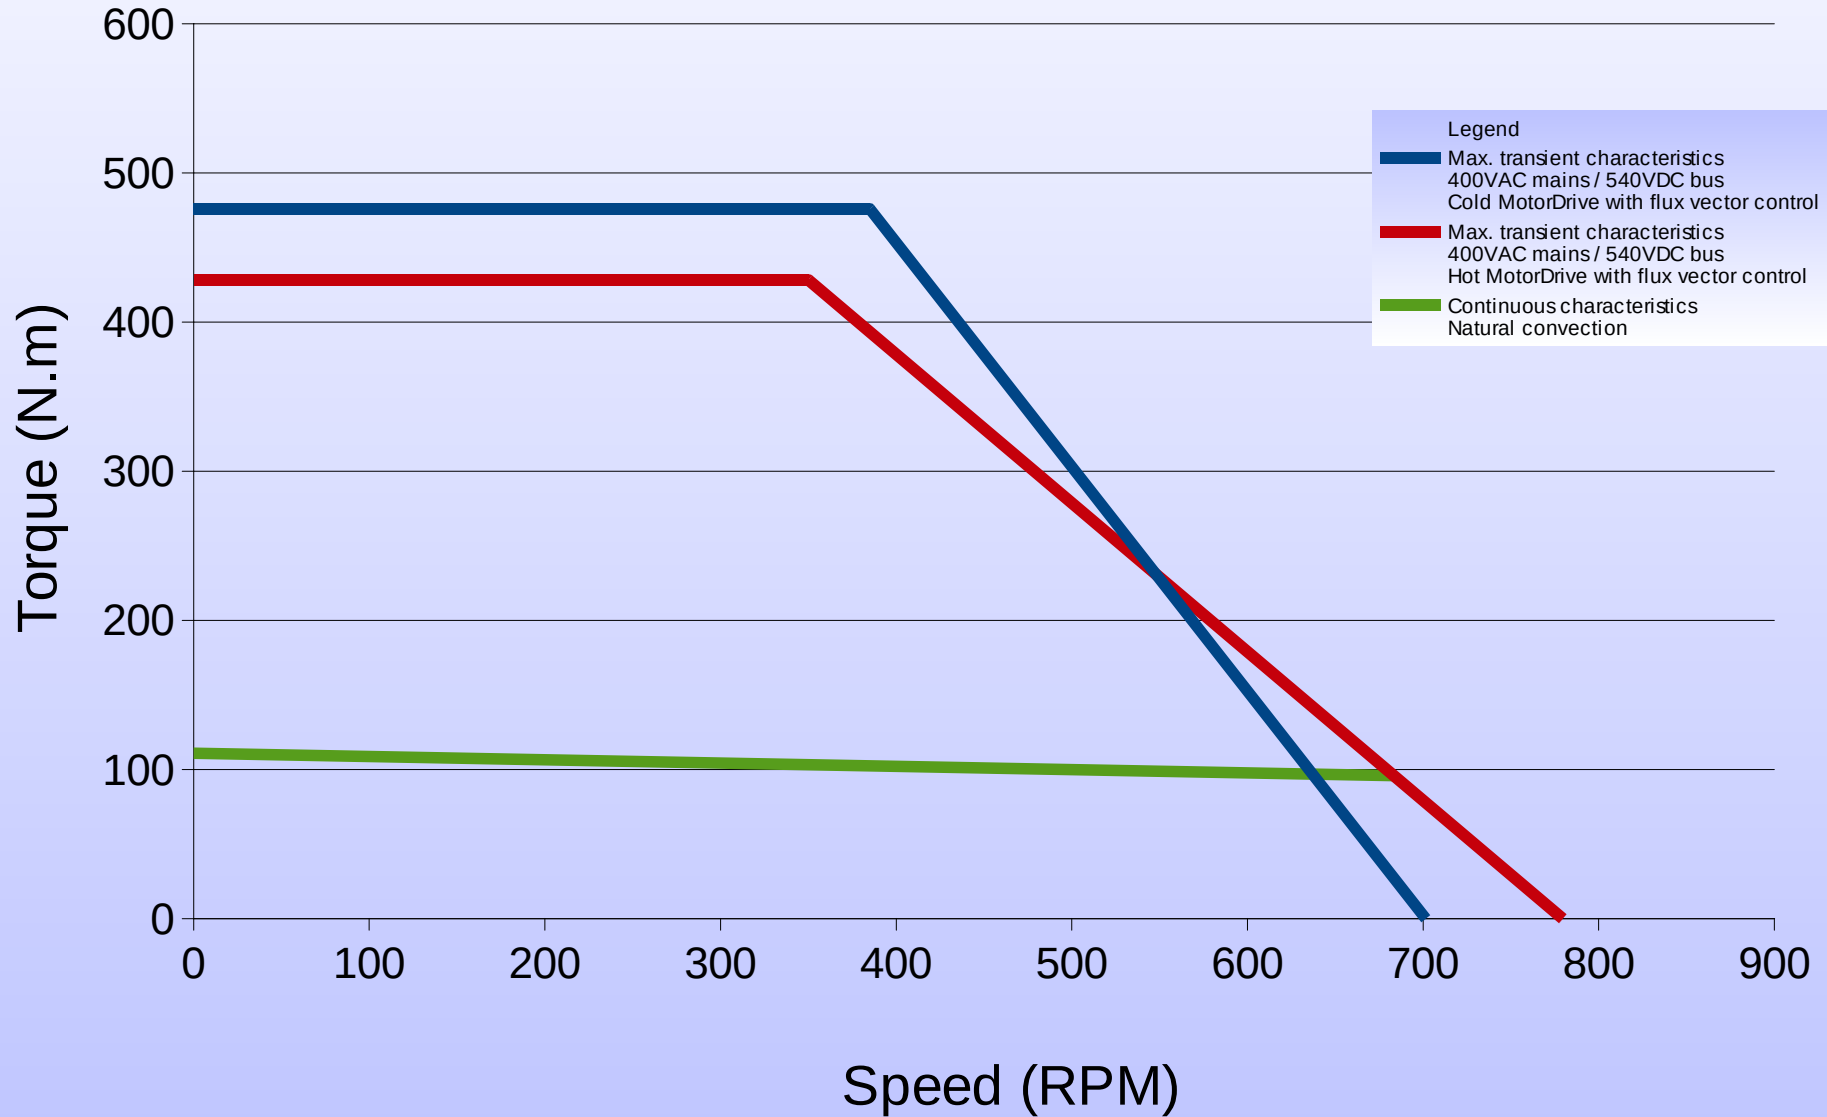

190ST1M 500rpm

Torque vs Speed Characteristics

190ST1M 1500rpm

Torque vs Speed Characteristics

190ST2M 500rpm

Torque vs Speed Characteristics

190ST2M 1500rpm

Torque vs Speed Characteristics

190ST3M 500rpm

Torque vs Speed Characteristics

190ST3M 1500rpm

Torque vs Speed Characteristics

190ST4M 500rpm

Torque vs Speed Characteristics

190ST4M 1500rpm

Torque vs Speed Characteristics

190ST6M 500rpm

Torque vs Speed Characteristics

190ST6M 1000rpm

Torque vs Speed Characteristics

190ST8M 500rpm

Torque vs Speed Characteristics

190ST8M 1000rpm

Torque vs Speed Characteristics