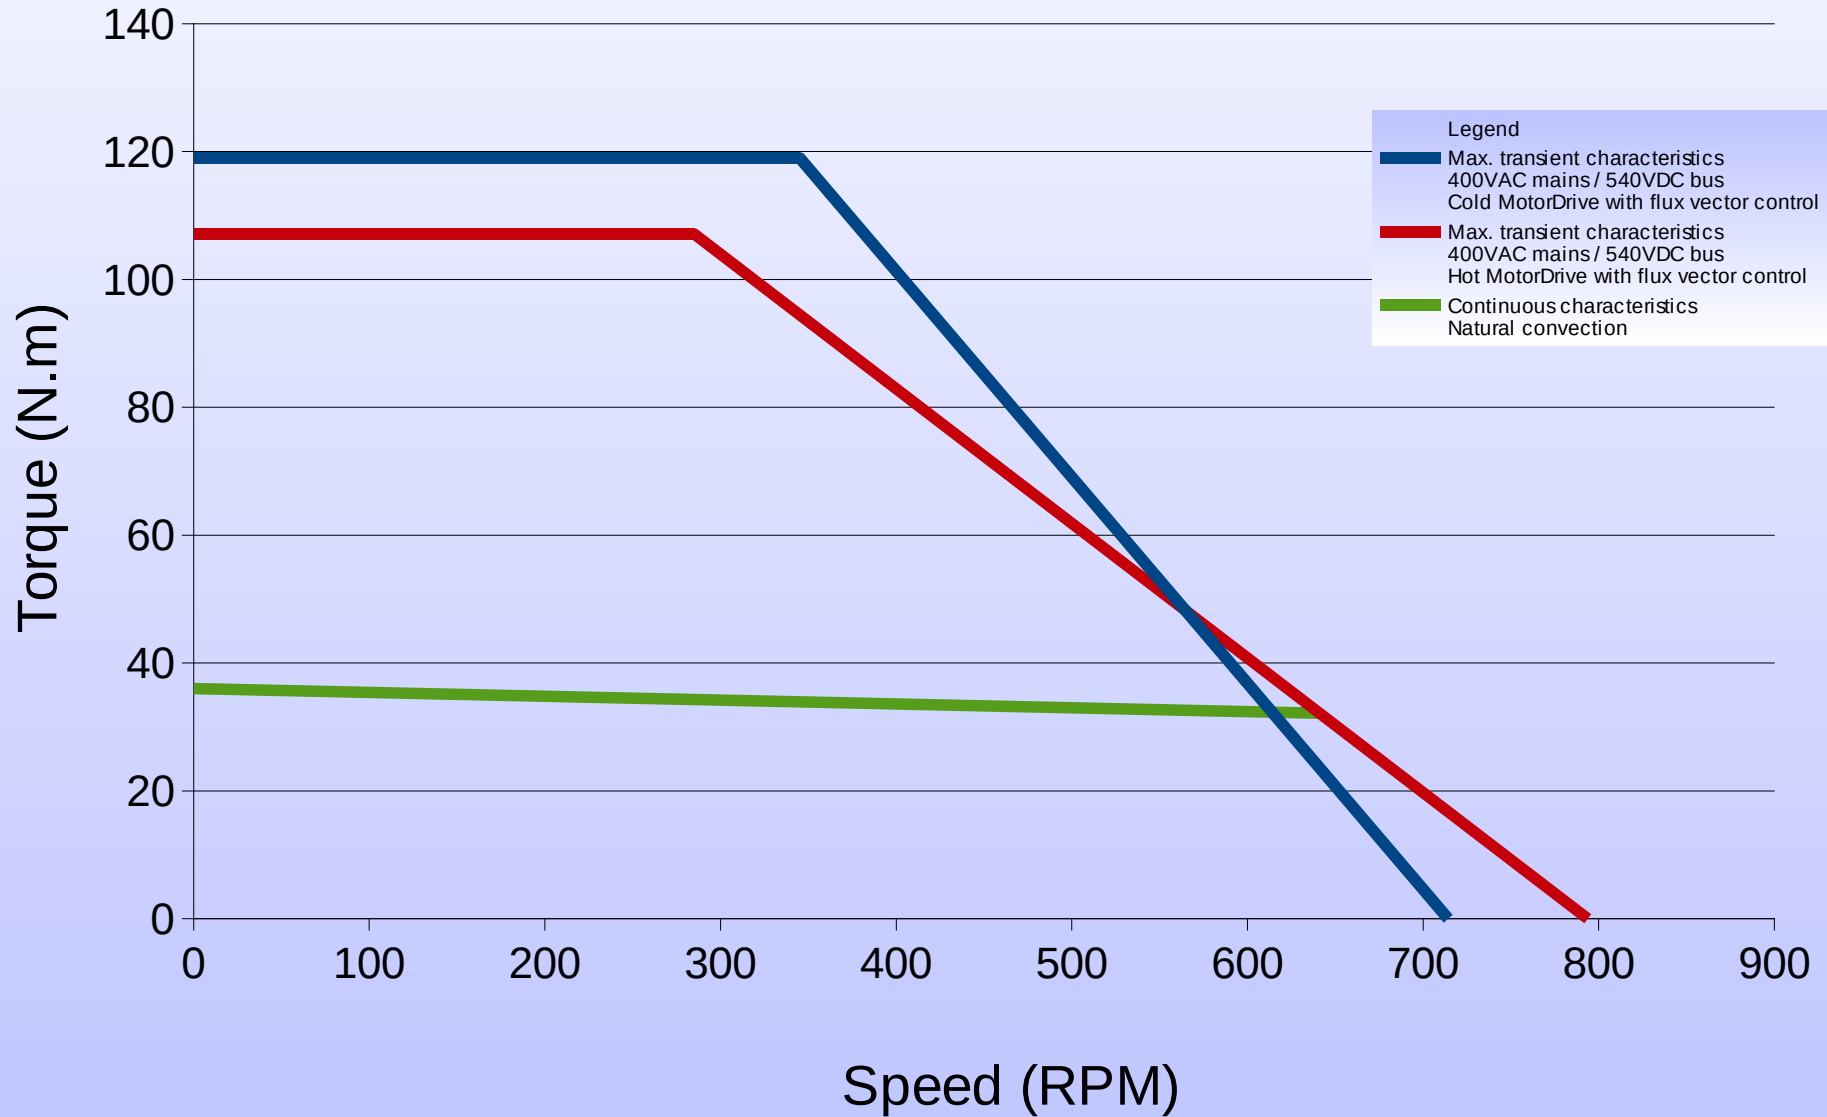

190ST1M 500rpm

Torque vs Speed Characteristics

190ST1M 1500rpm

Torque vs Speed Characteristics

190ST2M 500rpm

Torque vs Speed Characteristics

190ST2M 1500rpm

Torque vs Speed Characteristics

190ST3M 500rpm

Torque vs Speed Characteristics

190ST3M 1500rpm

Torque vs Speed Characteristics

190ST4M 500rpm

Torque vs Speed Characteristics

190ST4M 1500rpm

Torque vs Speed Characteristics

190ST6M 500rpm

Torque vs Speed Characteristics

190ST6M 1000rpm

Torque vs Speed Characteristics

190ST8M 500rpm

Torque vs Speed Characteristics

190ST8M 1000rpm

Torque vs Speed Characteristics