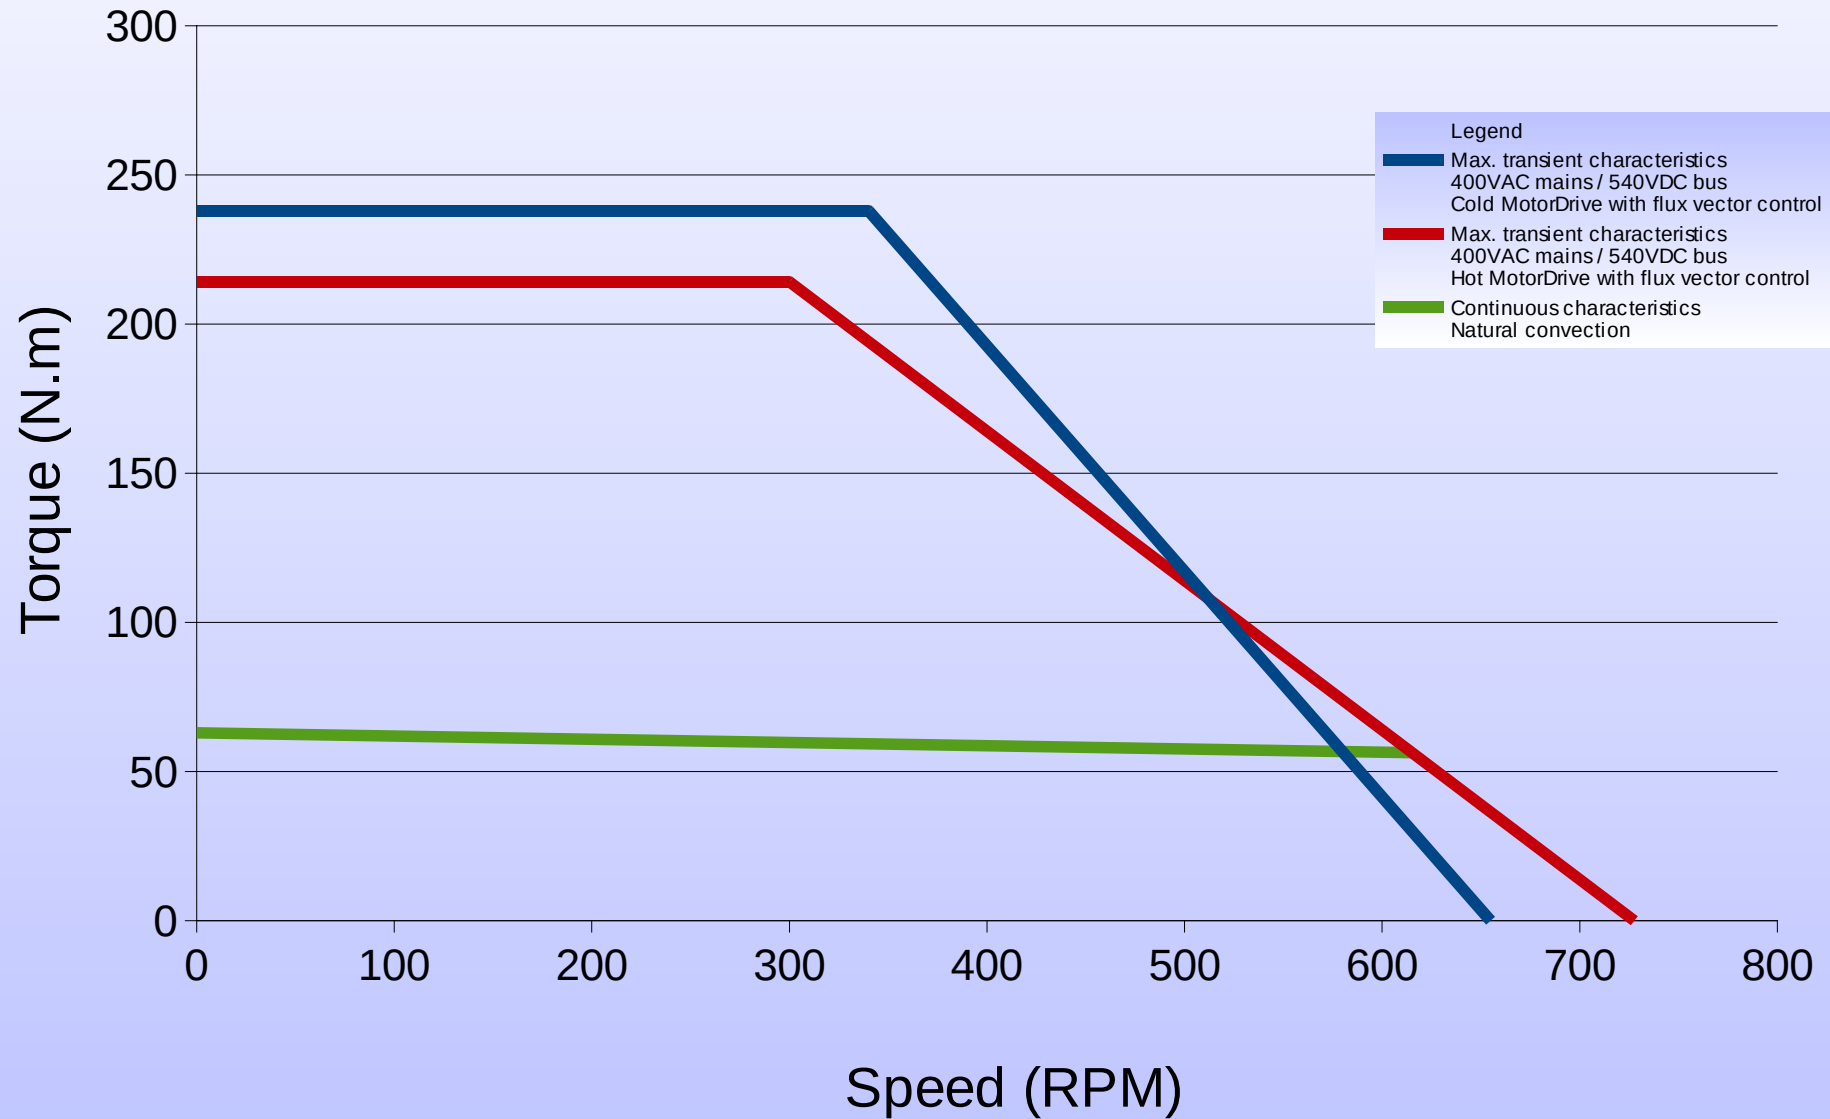

190ST1M 500rpm

Torque vs Speed Characteristics

190ST1M 1500rpm

Torque vs Speed Characteristics

190ST2M 500rpm

Torque vs Speed Characteristics

190ST2M 1500rpm

Torque vs Speed Characteristics

190ST3M 500rpm

Torque vs Speed Characteristics

190ST3M 1500rpm

Torque vs Speed Characteristics

190ST4M 500rpm

Torque vs Speed Characteristics

190ST4M 1500rpm

Torque vs Speed Characteristics

190ST6M 500rpm

Torque vs Speed Characteristics

190ST6M 1000rpm

Torque vs Speed Characteristics

190ST8M 500rpm

Torque vs Speed Characteristics

190ST8M 1000rpm

Torque vs Speed Characteristics