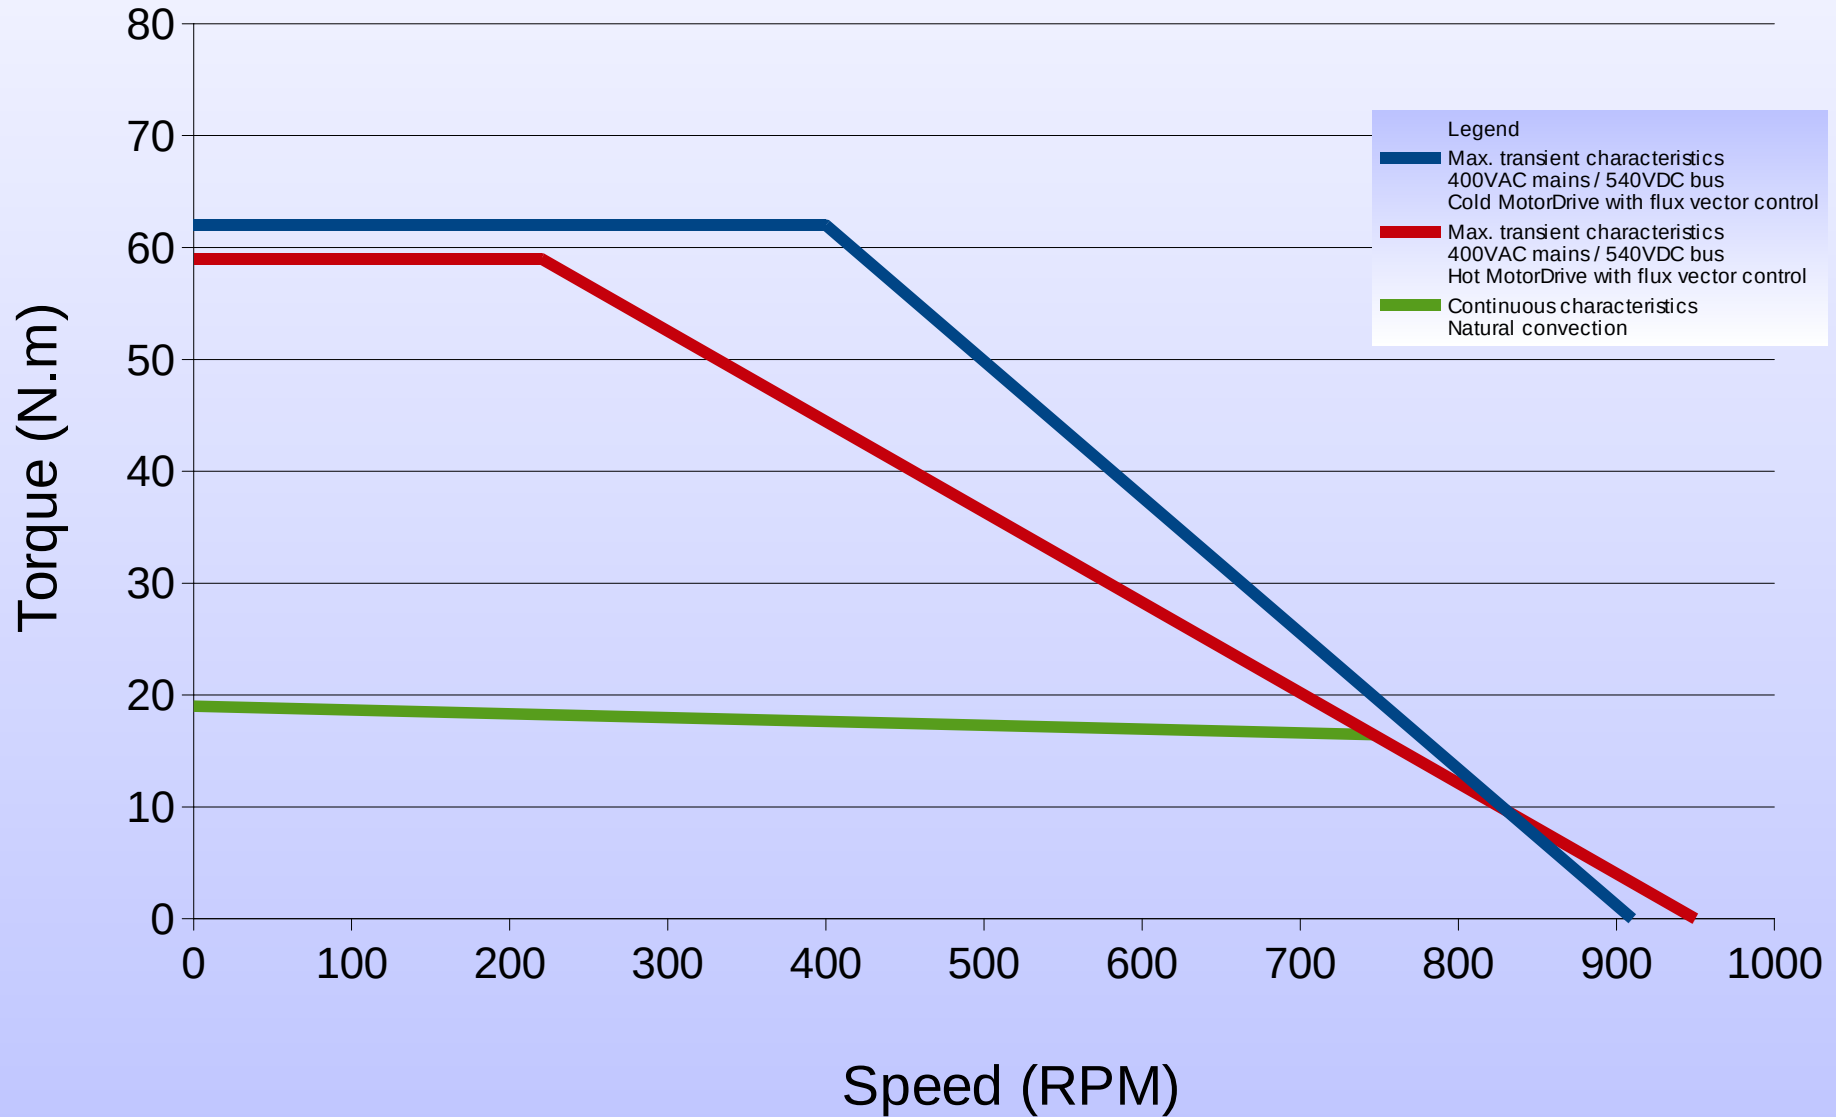

190ST1M 500rpm

Torque vs Speed Characteristics

190ST1M 1500rpm

Torque vs Speed Characteristics

190ST2M 500rpm

Torque vs Speed Characteristics

190ST2M 1500rpm

Torque vs Speed Characteristics

190ST3M 500rpm

Torque vs Speed Characteristics

190ST3M 1500rpm

Torque vs Speed Characteristics

190ST4M 500rpm

Torque vs Speed Characteristics

190ST4M 1500rpm

Torque vs Speed Characteristics

190ST6M 500rpm

Torque vs Speed Characteristics

190ST6M 1000rpm

Torque vs Speed Characteristics

190ST8M 500rpm

Torque vs Speed Characteristics

190ST8M 1000rpm

Torque vs Speed Characteristics