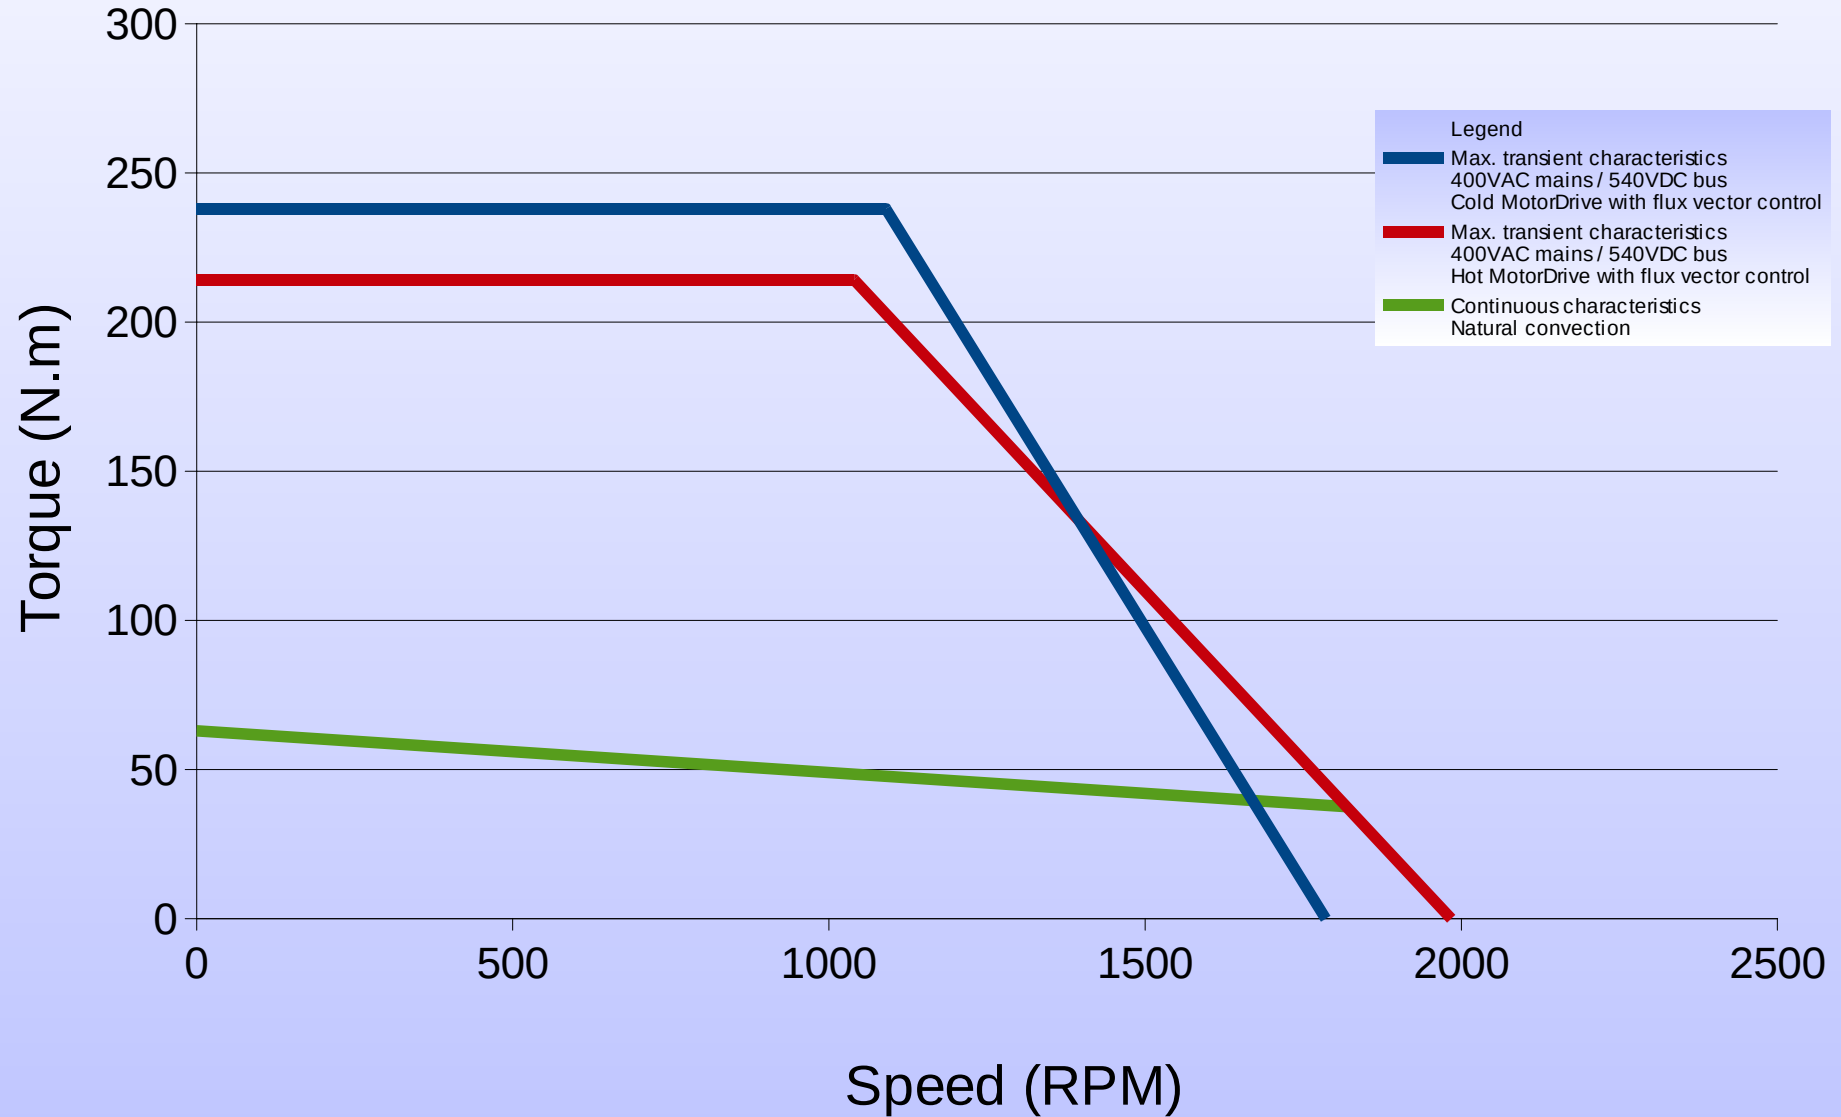

190ST1M 500rpm

Torque vs Speed Characteristics

190ST1M 1500rpm

Torque vs Speed Characteristics

190ST2M 500rpm

Torque vs Speed Characteristics

190ST2M 1500rpm

Torque vs Speed Characteristics

190ST3M 500rpm

Torque vs Speed Characteristics

190ST3M 1500rpm

Torque vs Speed Characteristics

190ST4M 500rpm

Torque vs Speed Characteristics

190ST4M 1500rpm

Torque vs Speed Characteristics

190ST6M 500rpm

Torque vs Speed Characteristics

190ST6M 1000rpm

Torque vs Speed Characteristics

190ST8M 500rpm

Torque vs Speed Characteristics

190ST8M 1000rpm

Torque vs Speed Characteristics