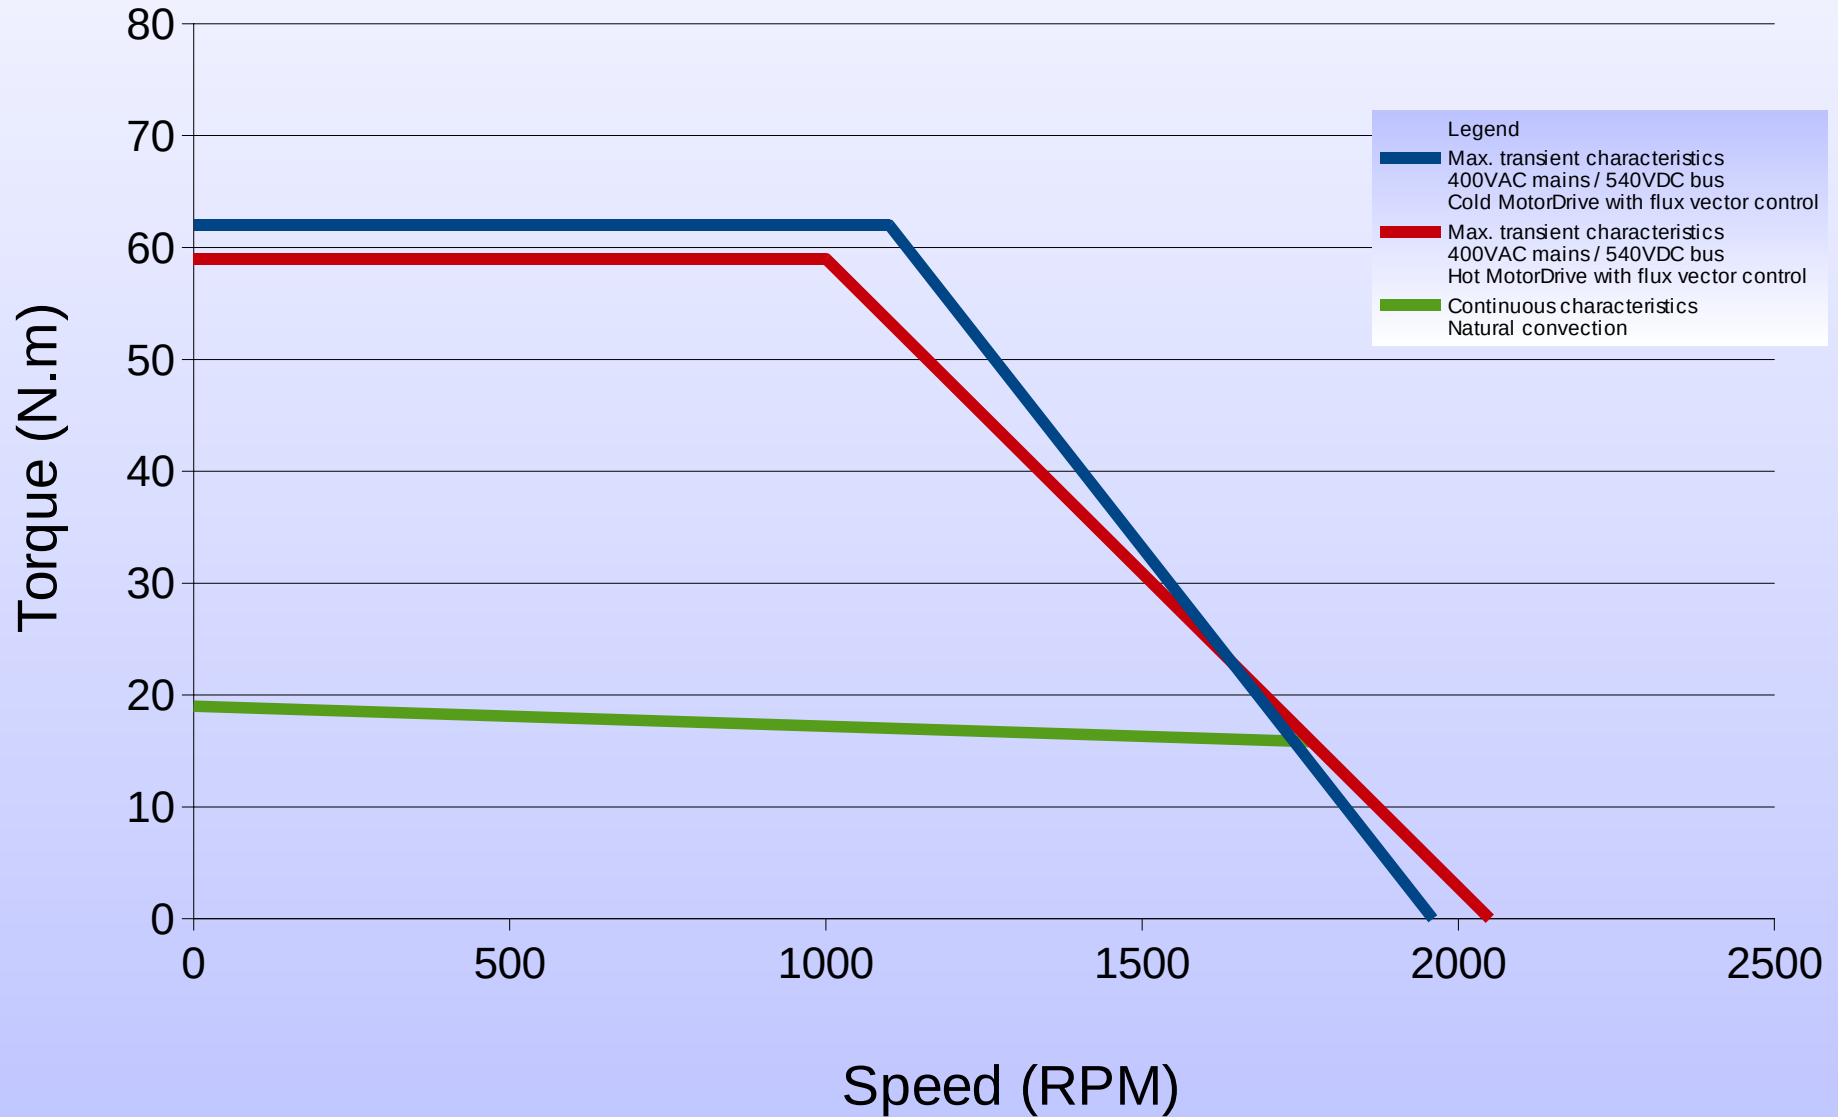

190ST1M 500rpm

Torque vs Speed Characteristics

190ST1M 1500rpm

Torque vs Speed Characteristics

190ST2M 500rpm

Torque vs Speed Characteristics

190ST2M 1500rpm

Torque vs Speed Characteristics

190ST3M 500rpm

Torque vs Speed Characteristics

190ST3M 1500rpm

Torque vs Speed Characteristics

190ST4M 500rpm

Torque vs Speed Characteristics

190ST4M 1500rpm

Torque vs Speed Characteristics

190ST6M 500rpm

Torque vs Speed Characteristics

190ST6M 1000rpm

Torque vs Speed Characteristics

190ST8M 500rpm

Torque vs Speed Characteristics

190ST8M 1000rpm

Torque vs Speed Characteristics