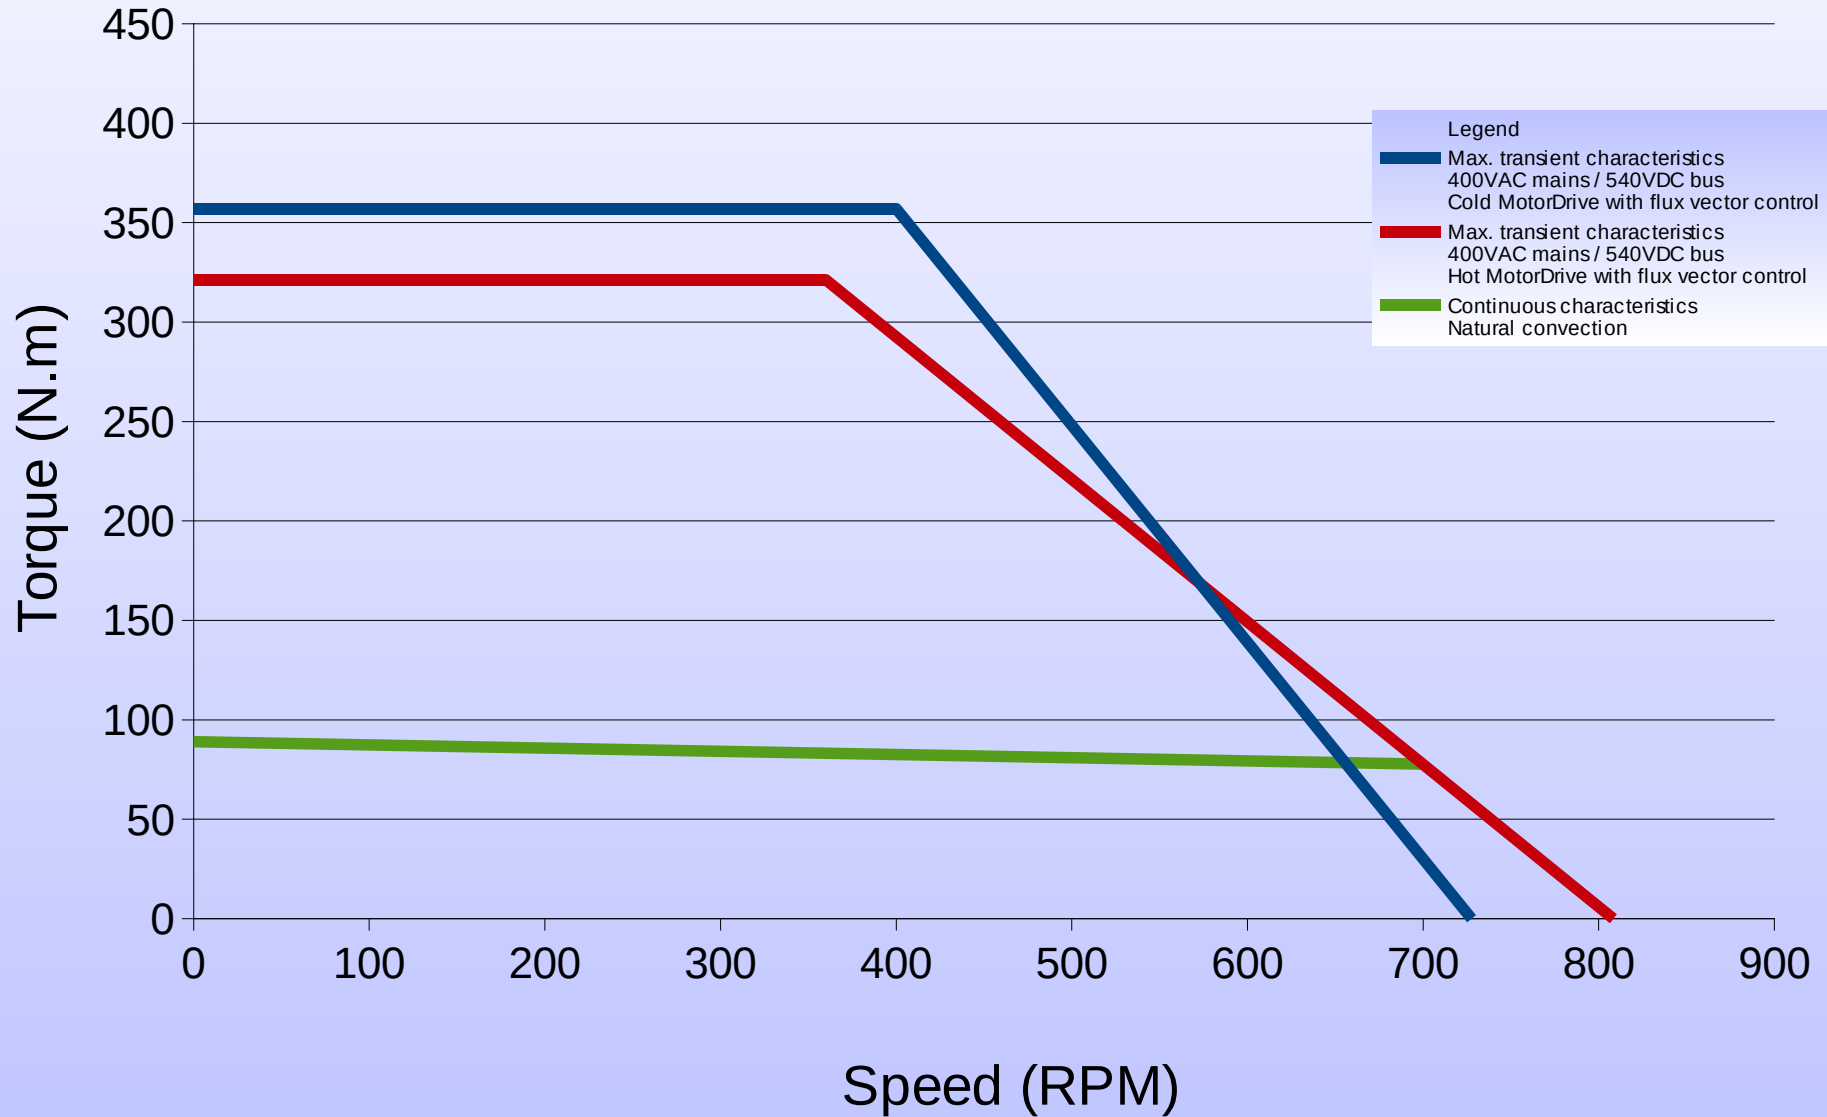

190ST1M 500rpm

Torque vs Speed Characteristics

190ST1M 1500rpm

Torque vs Speed Characteristics

190ST2M 500rpm

Torque vs Speed Characteristics

190ST2M 1500rpm

Torque vs Speed Characteristics

190ST3M 500rpm

Torque vs Speed Characteristics

190ST3M 1500rpm

Torque vs Speed Characteristics

190ST4M 500rpm

Torque vs Speed Characteristics

190ST4M 1500rpm

Torque vs Speed Characteristics

190ST6M 500rpm

Torque vs Speed Characteristics

190ST6M 1000rpm

Torque vs Speed Characteristics

190ST8M 500rpm

Torque vs Speed Characteristics

190ST8M 1000rpm

Torque vs Speed Characteristics