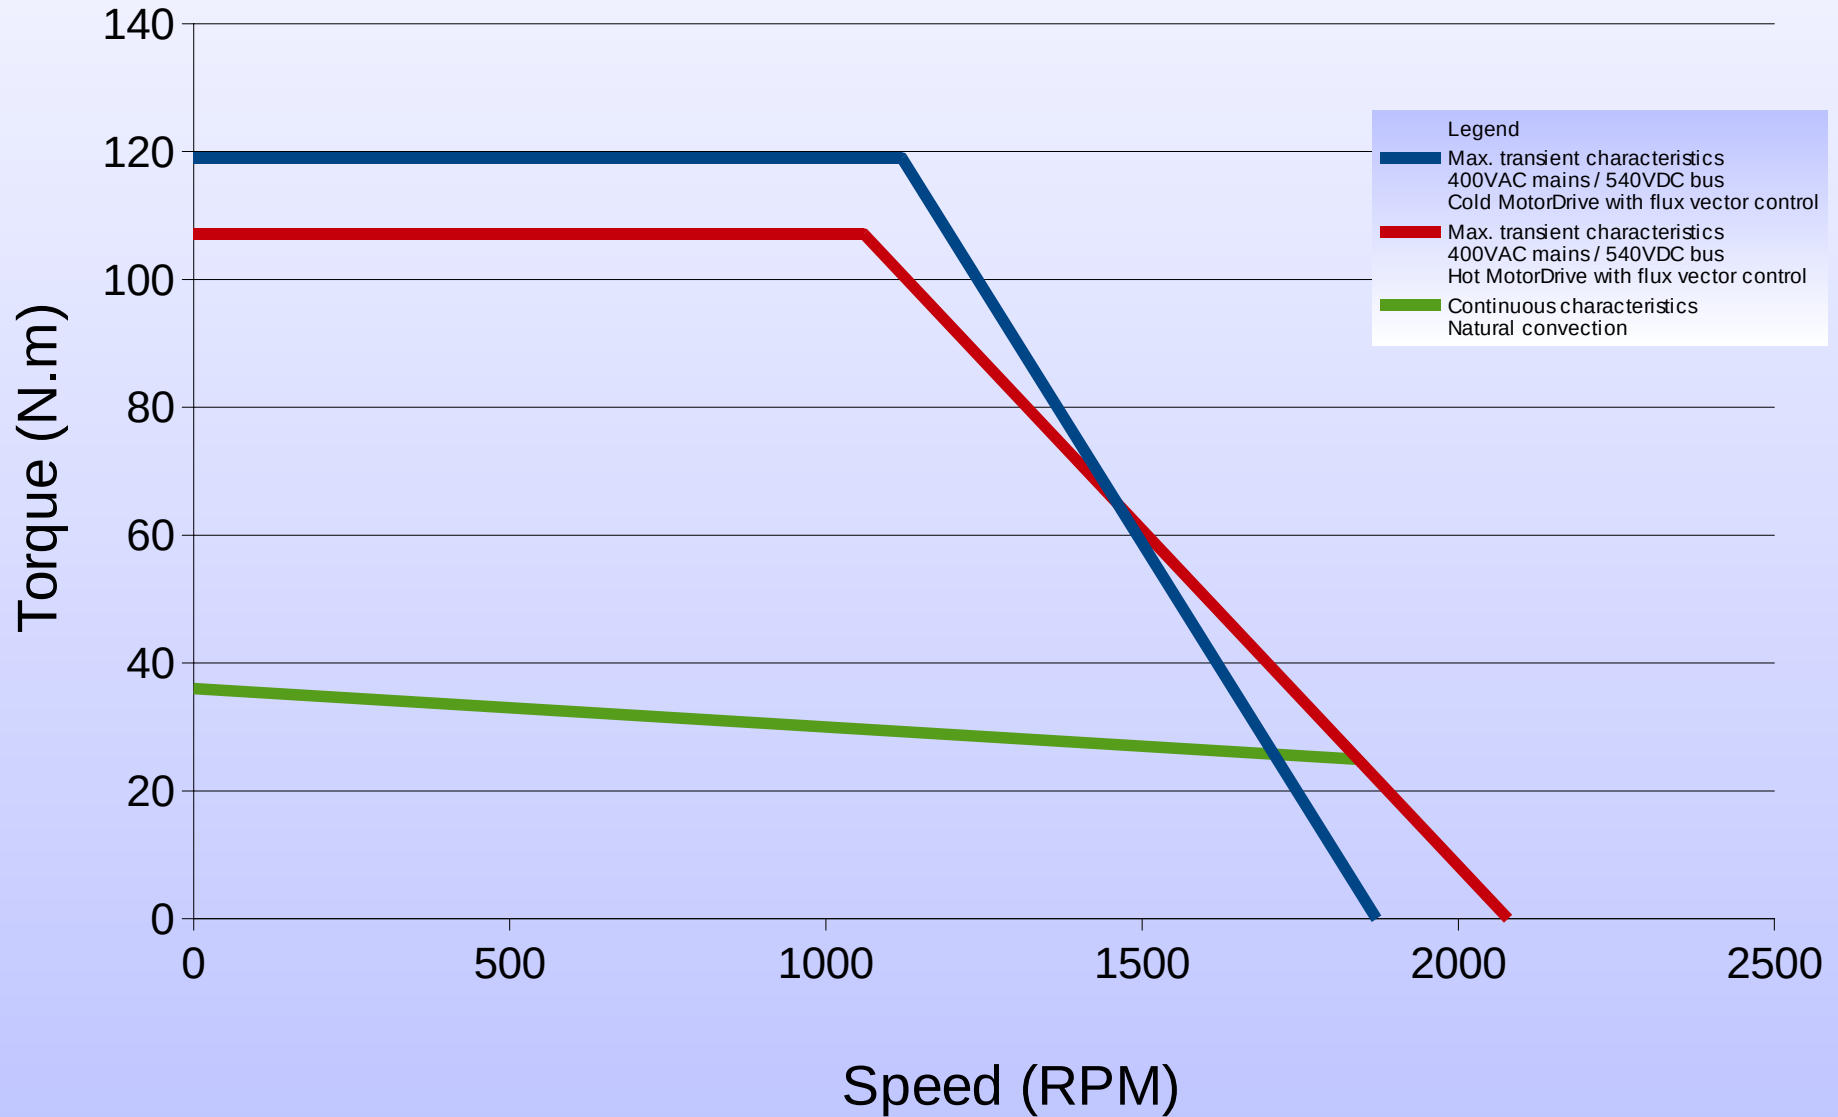

190ST1M 500rpm

Torque vs Speed Characteristics

190ST1M 1500rpm

Torque vs Speed Characteristics

190ST2M 500rpm

Torque vs Speed Characteristics

190ST2M 1500rpm

Torque vs Speed Characteristics

190ST3M 500rpm

Torque vs Speed Characteristics

190ST3M 1500rpm

Torque vs Speed Characteristics

190ST4M 500rpm

Torque vs Speed Characteristics

190ST4M 1500rpm

Torque vs Speed Characteristics

190ST6M 500rpm

Torque vs Speed Characteristics

190ST6M 1000rpm

Torque vs Speed Characteristics

190ST8M 500rpm

Torque vs Speed Characteristics

190ST8M 1000rpm

Torque vs Speed Characteristics