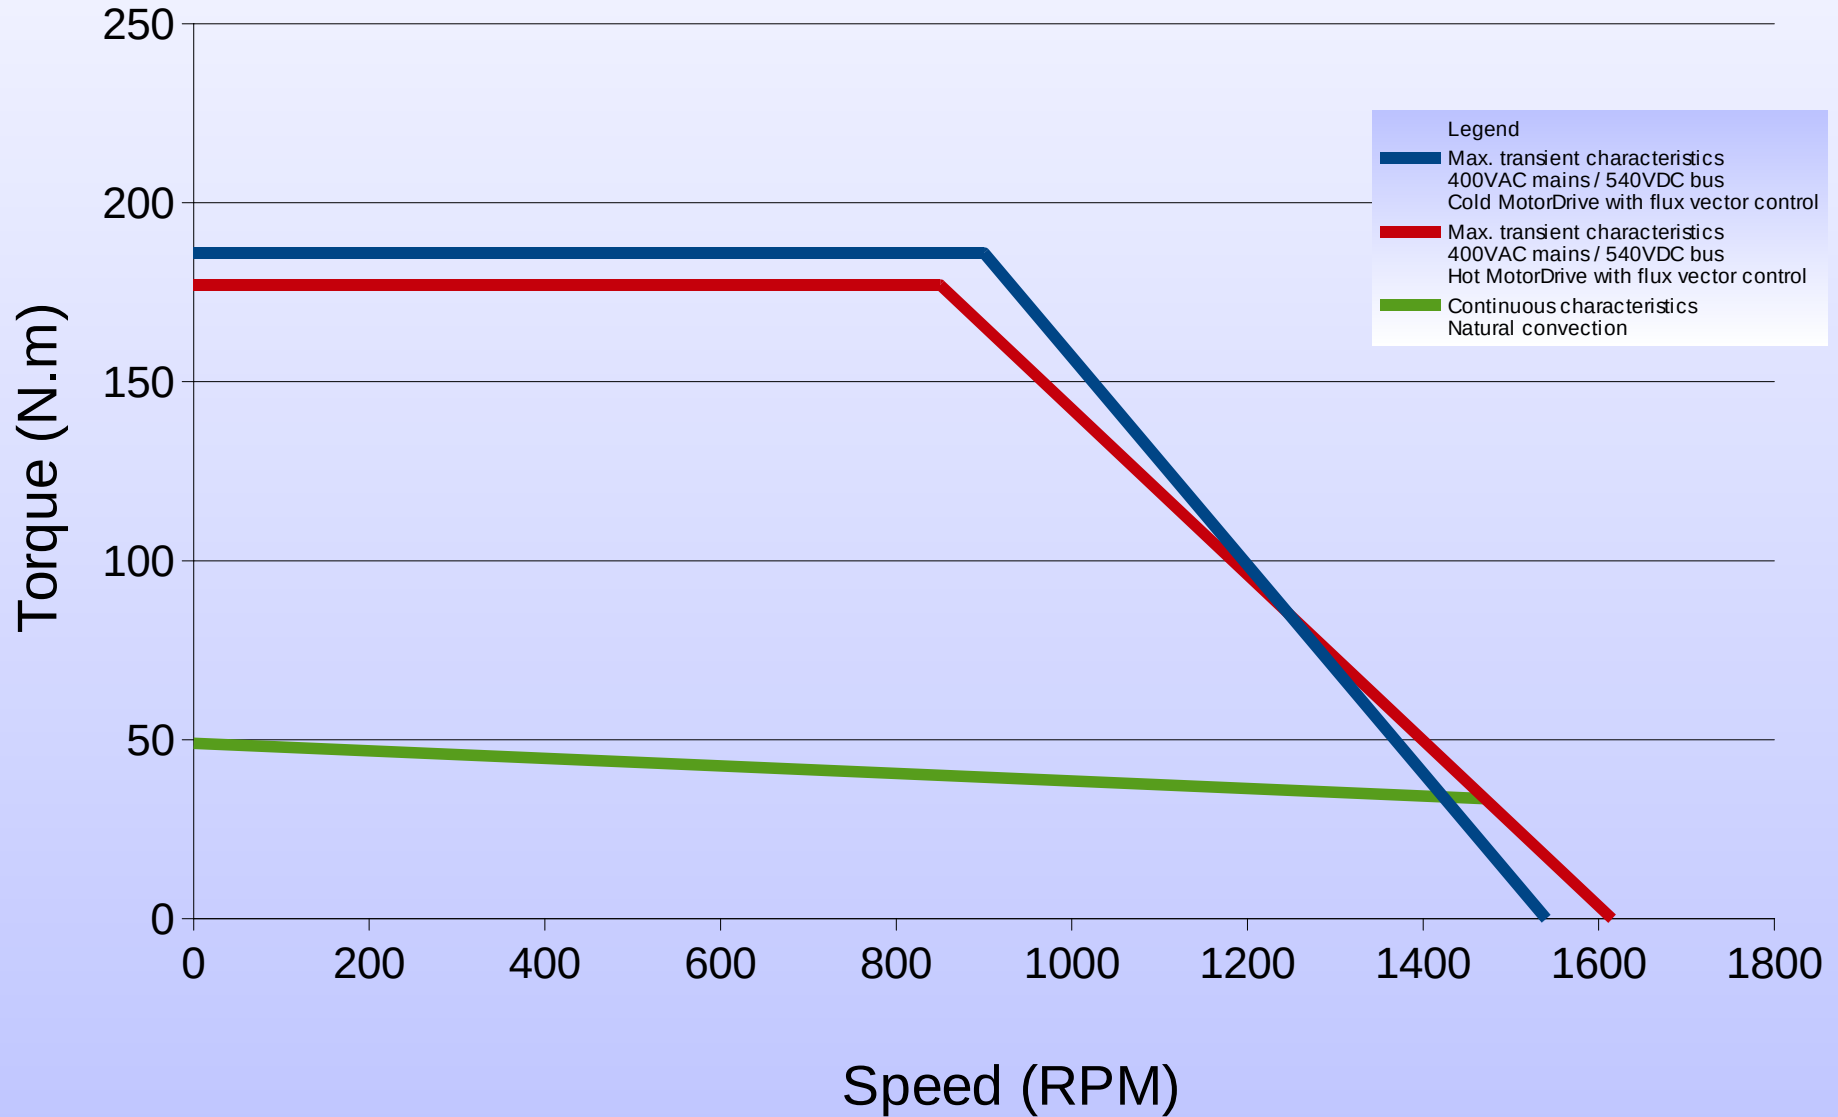

190ST1M 500rpm

Torque vs Speed Characteristics

190ST1M 1500rpm

Torque vs Speed Characteristics

190ST2M 500rpm

Torque vs Speed Characteristics

190ST2M 1500rpm

Torque vs Speed Characteristics

190ST3M 500rpm

Torque vs Speed Characteristics

190ST3M 1500rpm

Torque vs Speed Characteristics

190ST4M 500rpm

Torque vs Speed Characteristics

190ST4M 1500rpm

Torque vs Speed Characteristics

190ST6M 500rpm

Torque vs Speed Characteristics

190ST6M 1000rpm

Torque vs Speed Characteristics

190ST8M 500rpm

Torque vs Speed Characteristics

190ST8M 1000rpm

Torque vs Speed Characteristics