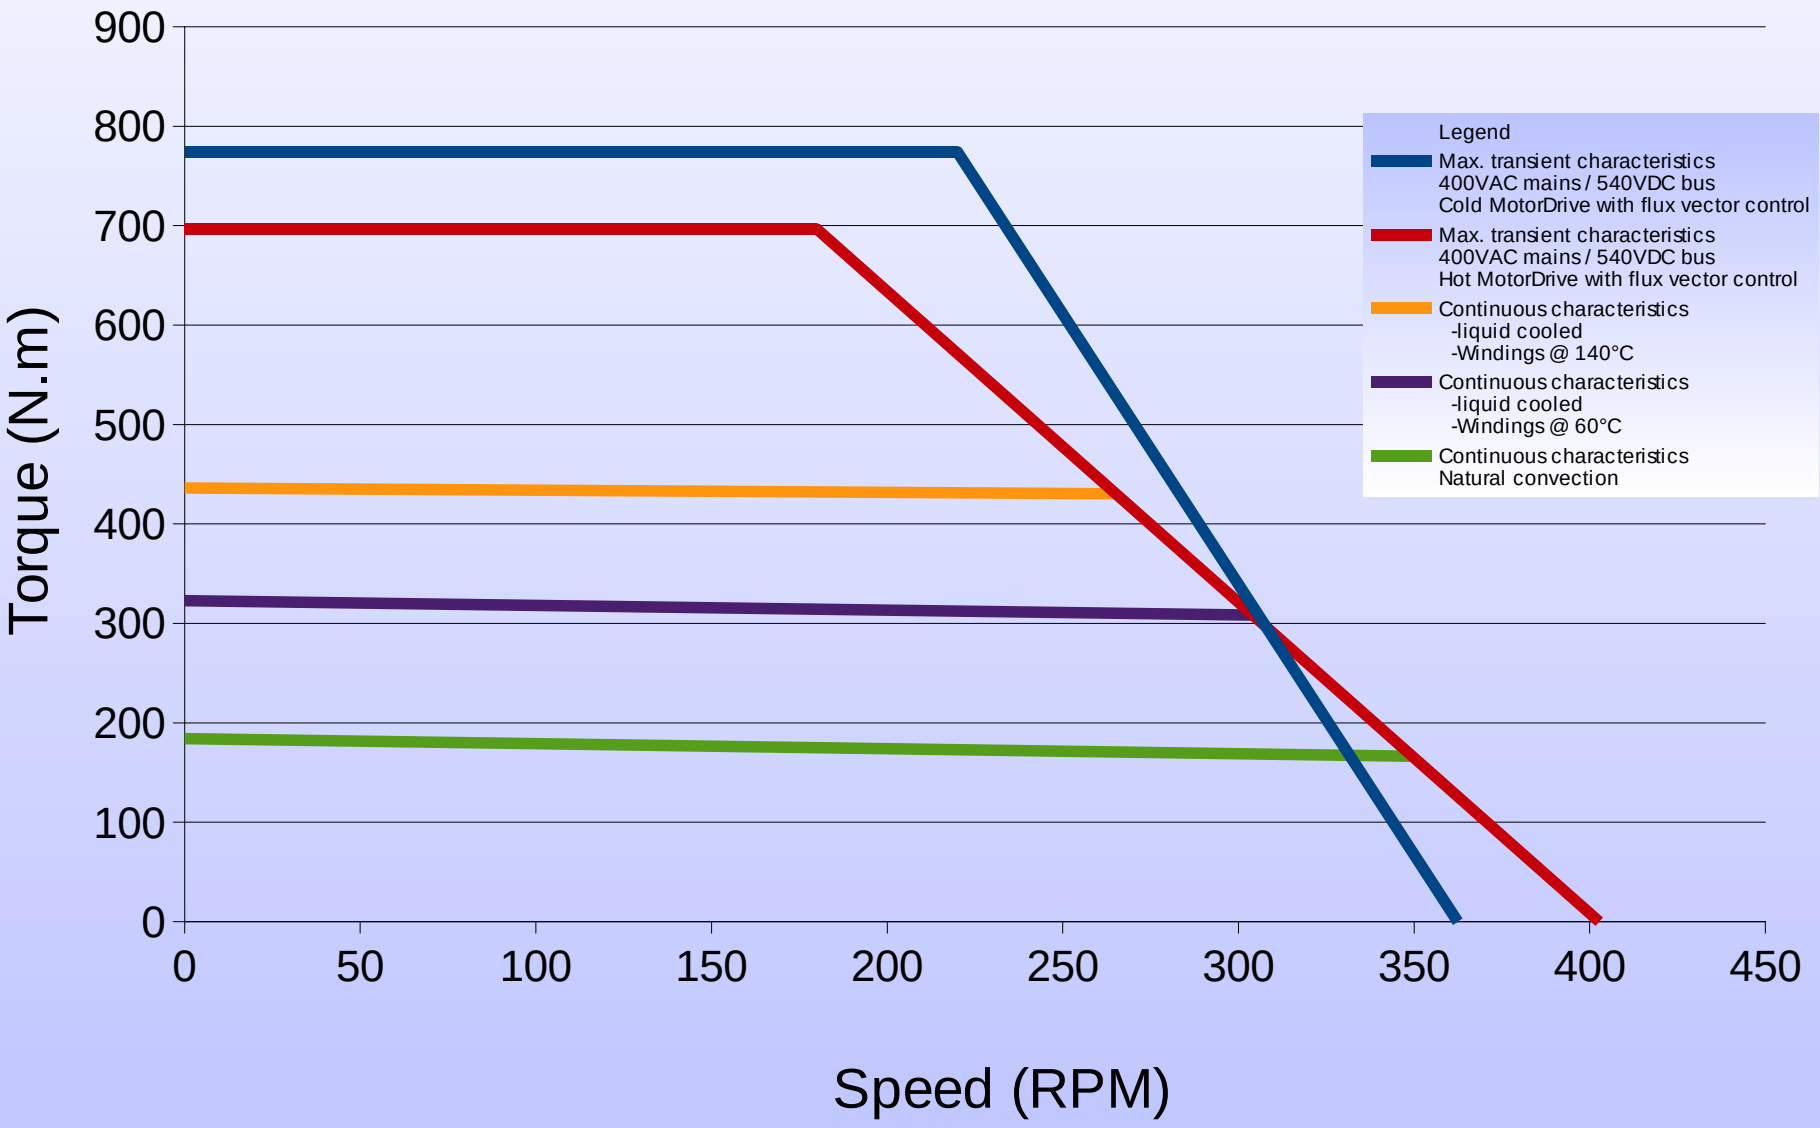

300STK3M 200rpm

Torque vs Speed Characteristics

300STK3M 800rpm

Torque vs Speed Characteristics

300STK4M 200rpm

Torque vs Speed Characteristics

300STK4M 800rpm

Torque vs Speed Characteristics

300STK6M 200rpm

Torque vs Speed Characteristics

300STK6M 800rpm

Torque vs Speed Characteristics

300STK8M 200rpm

Torque vs Speed Characteristics

300STK8M 800rpm

Torque vs Speed Characteristics