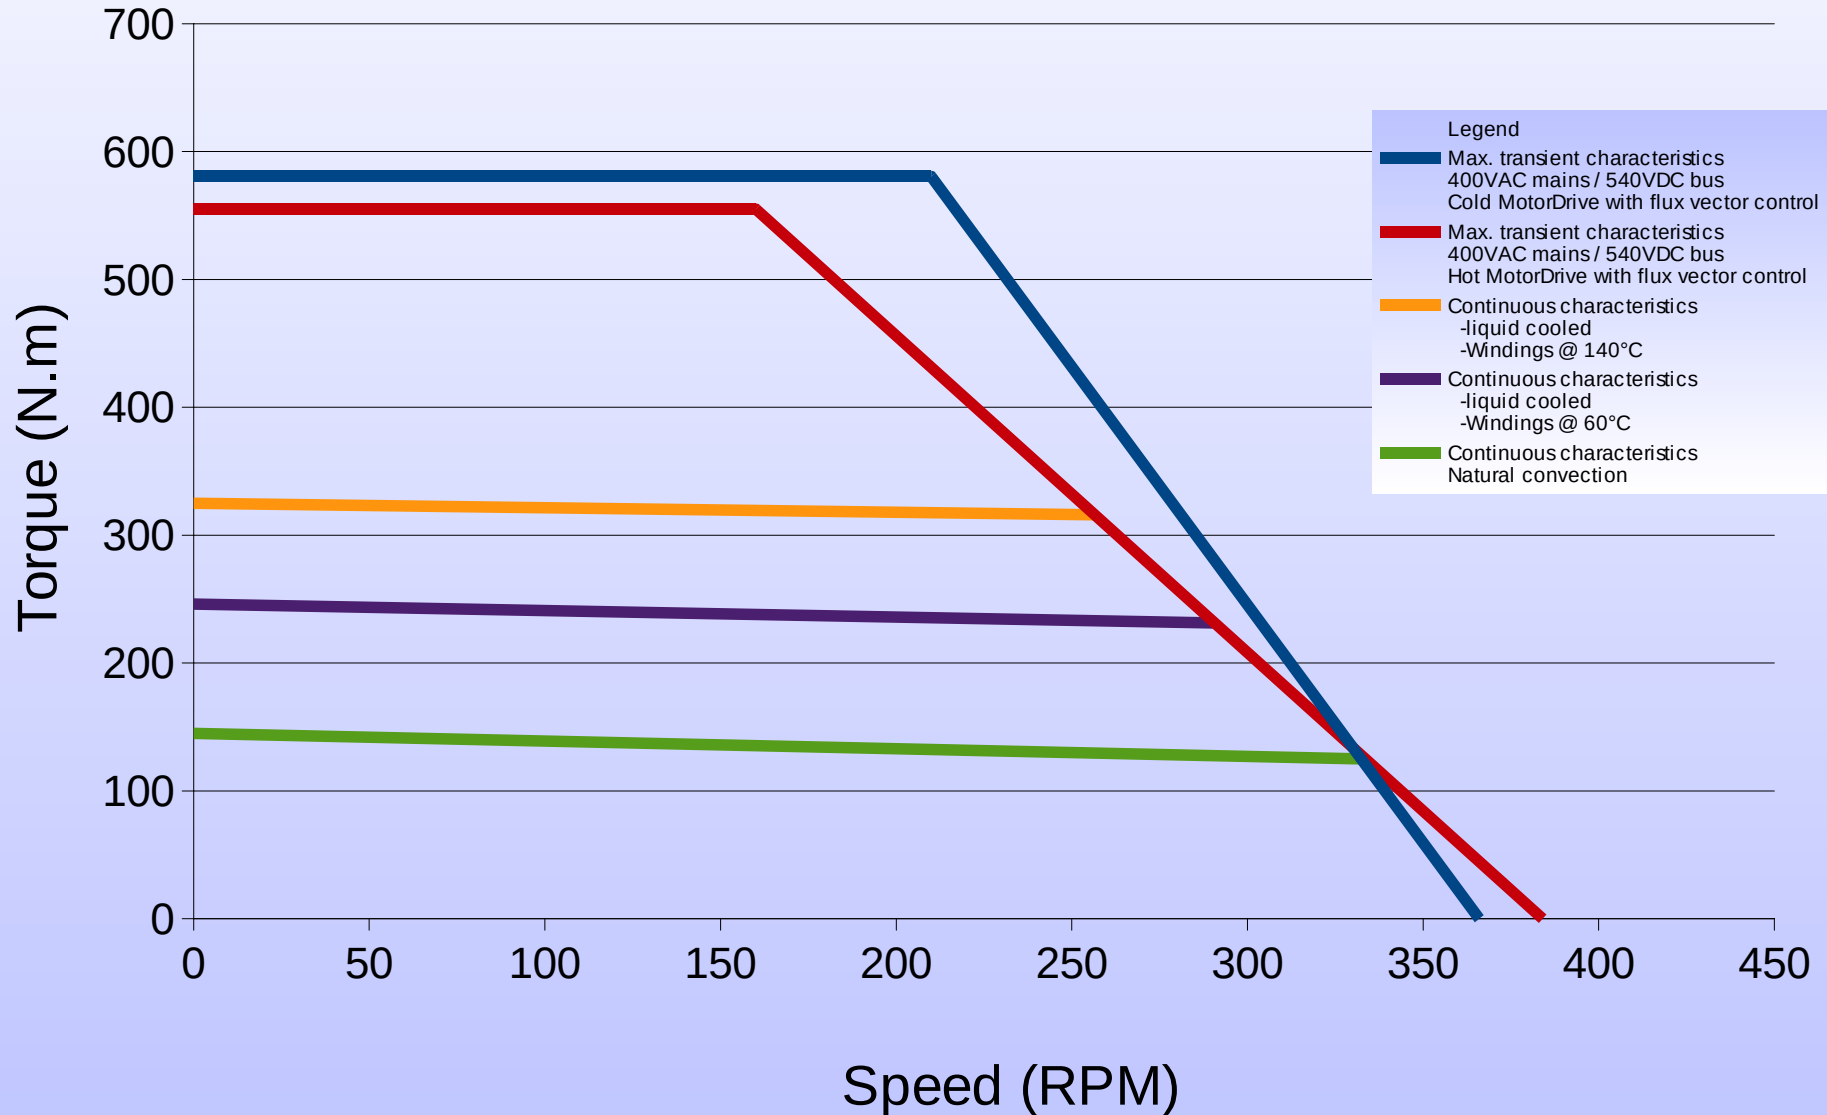

300STK1M 200rpm

Torque vs Speed Characteristics

300STK1M 800rpm

Torque vs Speed Characteristics

300STK2M 200rpm

Torque vs Speed Characteristics

300STK2M 800rpm

Torque vs Speed Characteristics

300STK3M 200rpm

Torque vs Speed Characteristics

300STK3M 800rpm

Torque vs Speed Characteristics

300STK4M 200rpm

Torque vs Speed Characteristics

300STK4M 800rpm

Torque vs Speed Characteristics

300STK6M 200rpm

Torque vs Speed Characteristics

300STK6M 800rpm

Torque vs Speed Characteristics

300STK8M 200rpm

Torque vs Speed Characteristics

300STK8M 800rpm

Torque vs Speed Characteristics