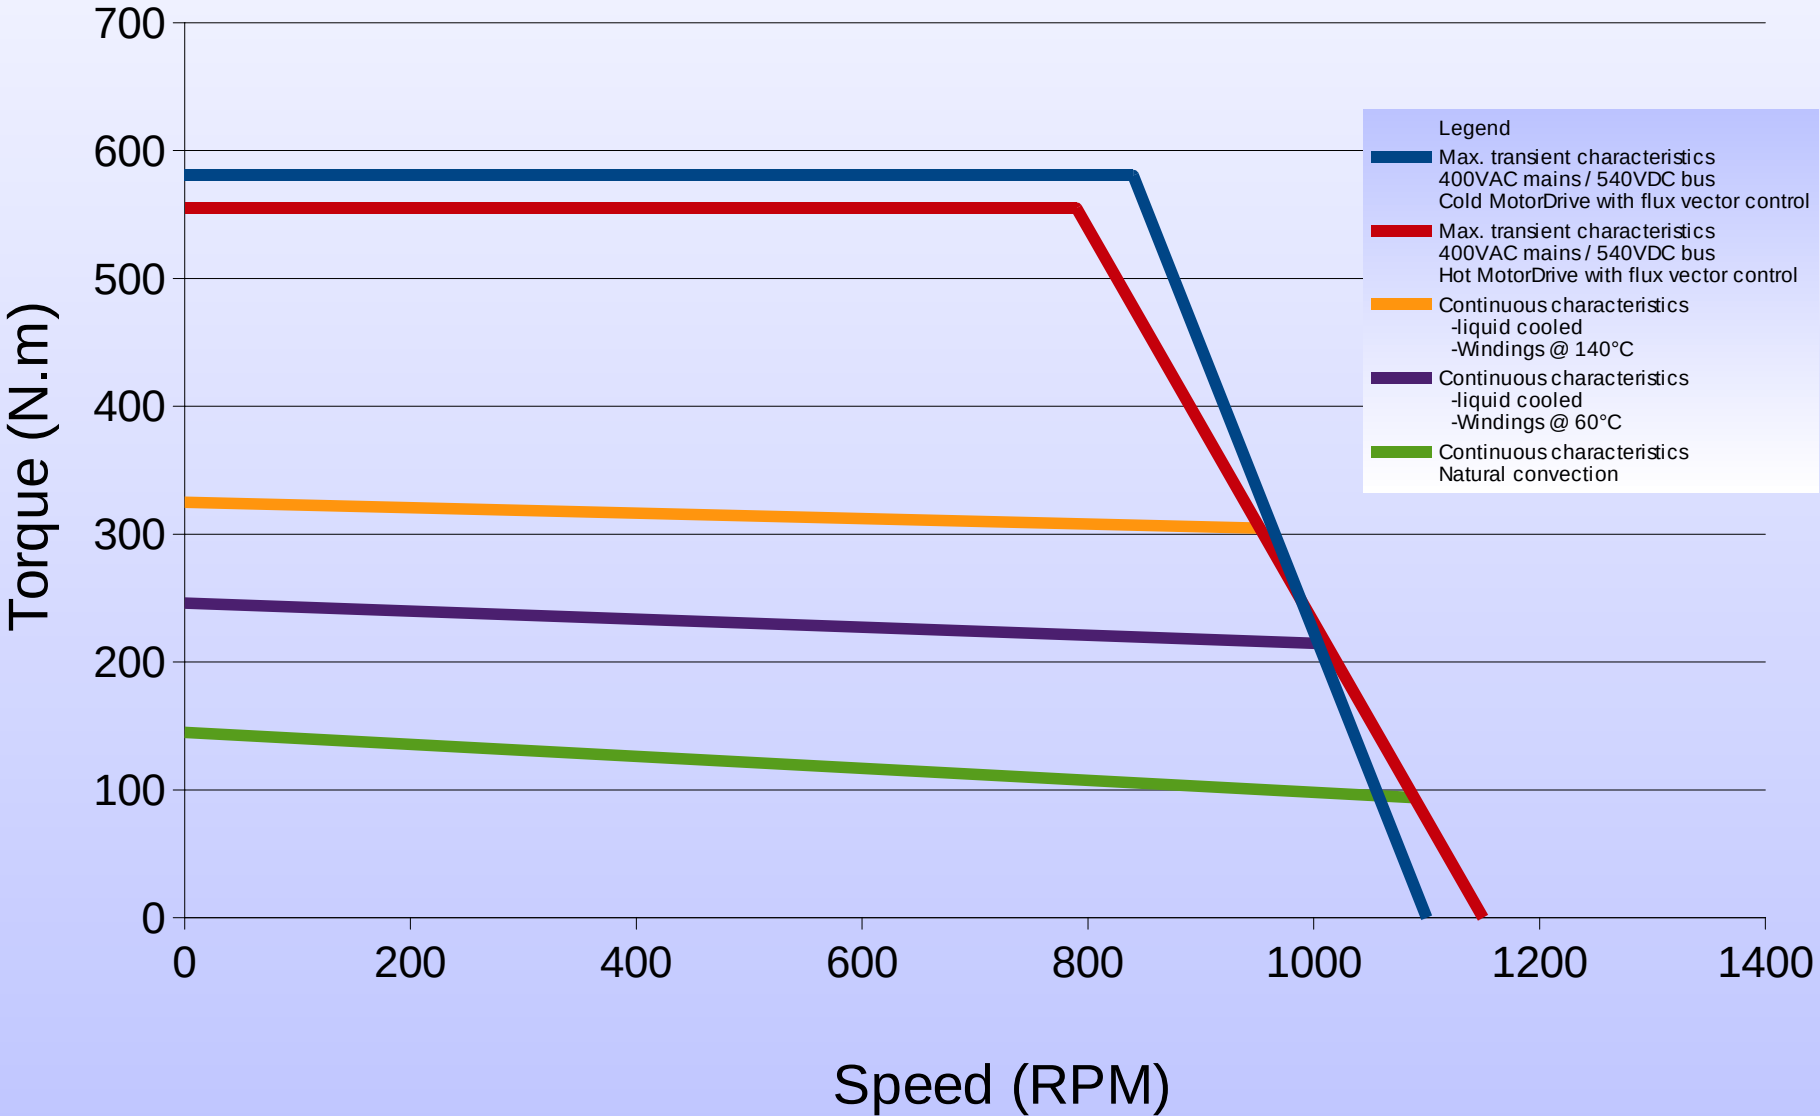

300STK1M 200rpm

Torque vs Speed Characteristics

300STK1M 800rpm

Torque vs Speed Characteristics

300STK2M 200rpm

Torque vs Speed Characteristics

300STK2M 800rpm

Torque vs Speed Characteristics

300STK3M 200rpm

Torque vs Speed Characteristics

300STK3M 800rpm

Torque vs Speed Characteristics

300STK4M 200rpm

Torque vs Speed Characteristics

300STK4M 800rpm

Torque vs Speed Characteristics

300STK6M 200rpm

Torque vs Speed Characteristics

300STK6M 800rpm

Torque vs Speed Characteristics

300STK8M 200rpm

Torque vs Speed Characteristics

300STK8M 800rpm

Torque vs Speed Characteristics