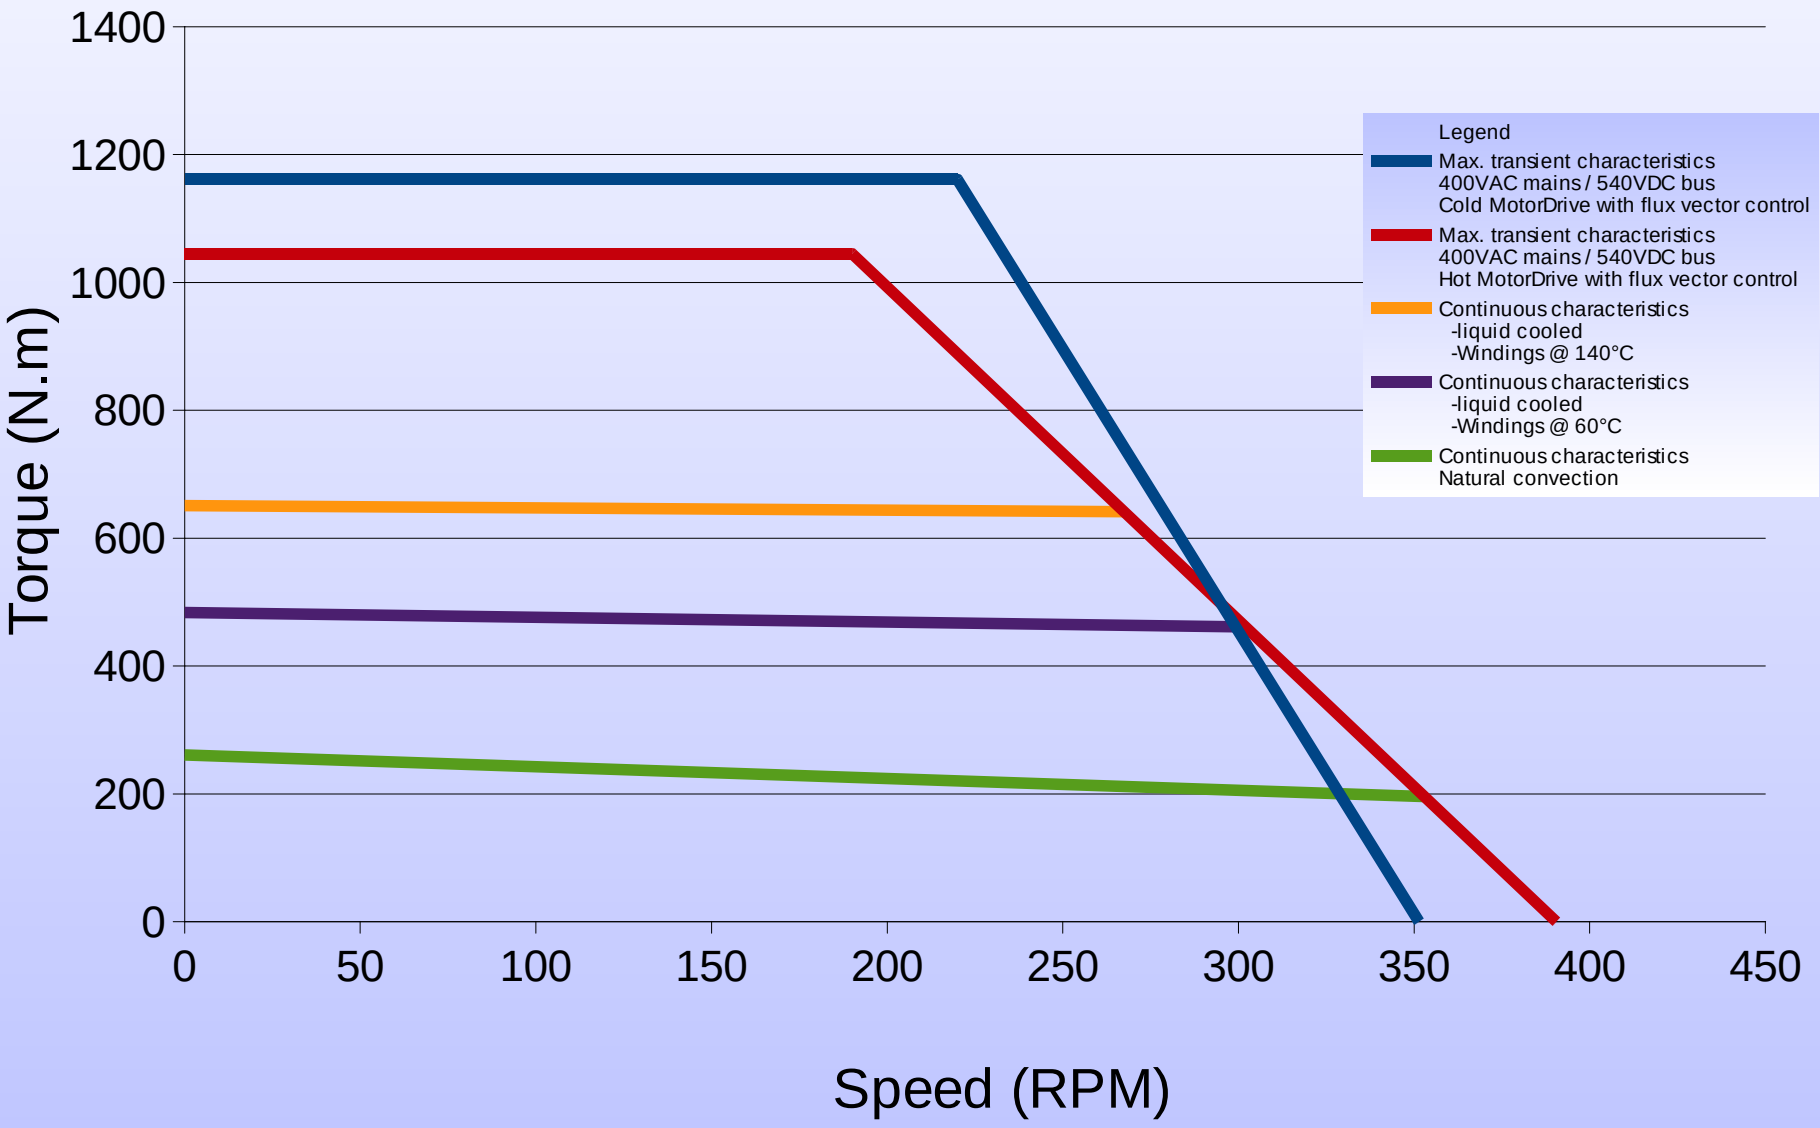

300STK3M 200rpm

Torque vs Speed Characteristics

300STK3M 800rpm

Torque vs Speed Characteristics

300STK4M 200rpm

Torque vs Speed Characteristics

300STK4M 800rpm

Torque vs Speed Characteristics

300STK6M 200rpm

Torque vs Speed Characteristics

300STK6M 800rpm

Torque vs Speed Characteristics

300STK8M 200rpm

Torque vs Speed Characteristics

300STK8M 800rpm

Torque vs Speed Characteristics