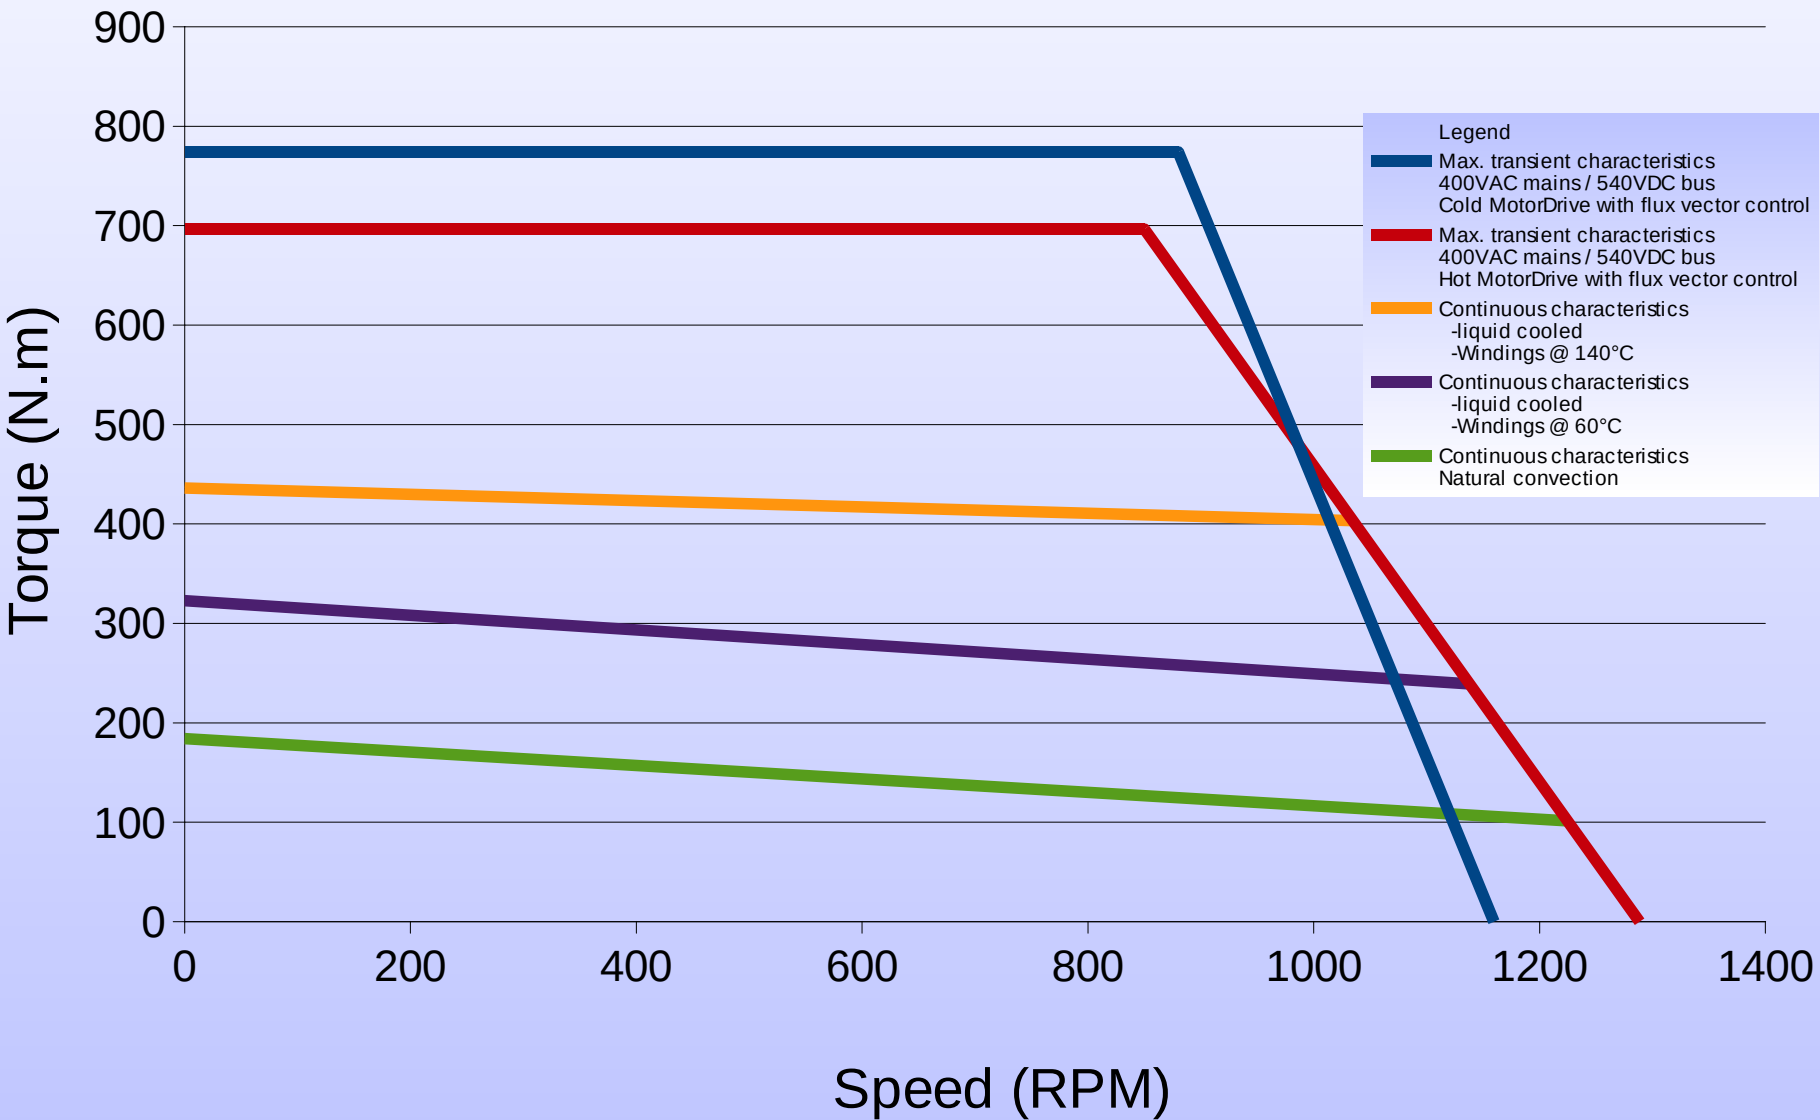

300STK3M 200rpm

Torque vs Speed Characteristics

300STK3M 800rpm

Torque vs Speed Characteristics

300STK4M 200rpm

Torque vs Speed Characteristics

300STK4M 800rpm

Torque vs Speed Characteristics

300STK6M 200rpm

Torque vs Speed Characteristics

300STK6M 800rpm

Torque vs Speed Characteristics

300STK8M 200rpm

Torque vs Speed Characteristics

300STK8M 800rpm

Torque vs Speed Characteristics