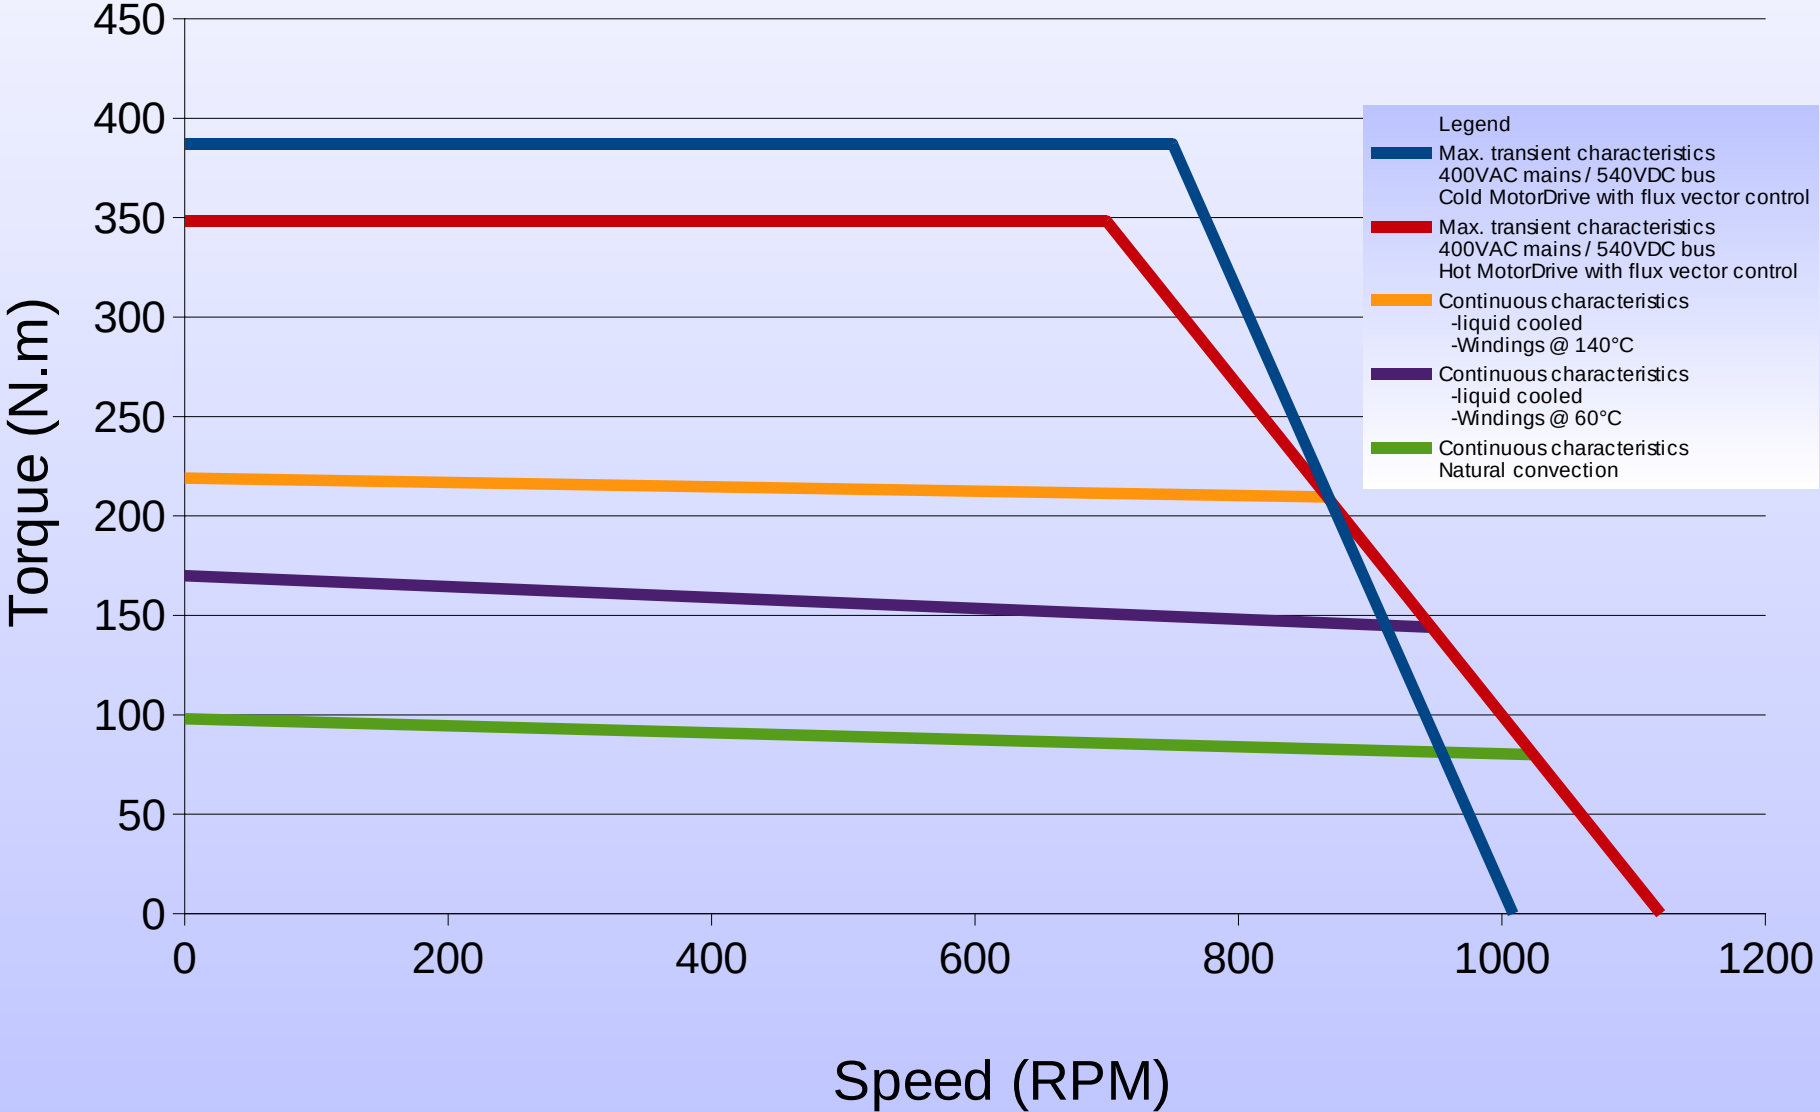

300STK1M 200rpm

Torque vs Speed Characteristics

300STK1M 800rpm

Torque vs Speed Characteristics

300STK2M 200rpm

Torque vs Speed Characteristics

300STK2M 800rpm

Torque vs Speed Characteristics

300STK3M 200rpm

Torque vs Speed Characteristics

300STK3M 800rpm

Torque vs Speed Characteristics

300STK4M 200rpm

Torque vs Speed Characteristics

300STK4M 800rpm

Torque vs Speed Characteristics

300STK6M 200rpm

Torque vs Speed Characteristics

300STK6M 800rpm

Torque vs Speed Characteristics

300STK8M 200rpm

Torque vs Speed Characteristics

300STK8M 800rpm

Torque vs Speed Characteristics