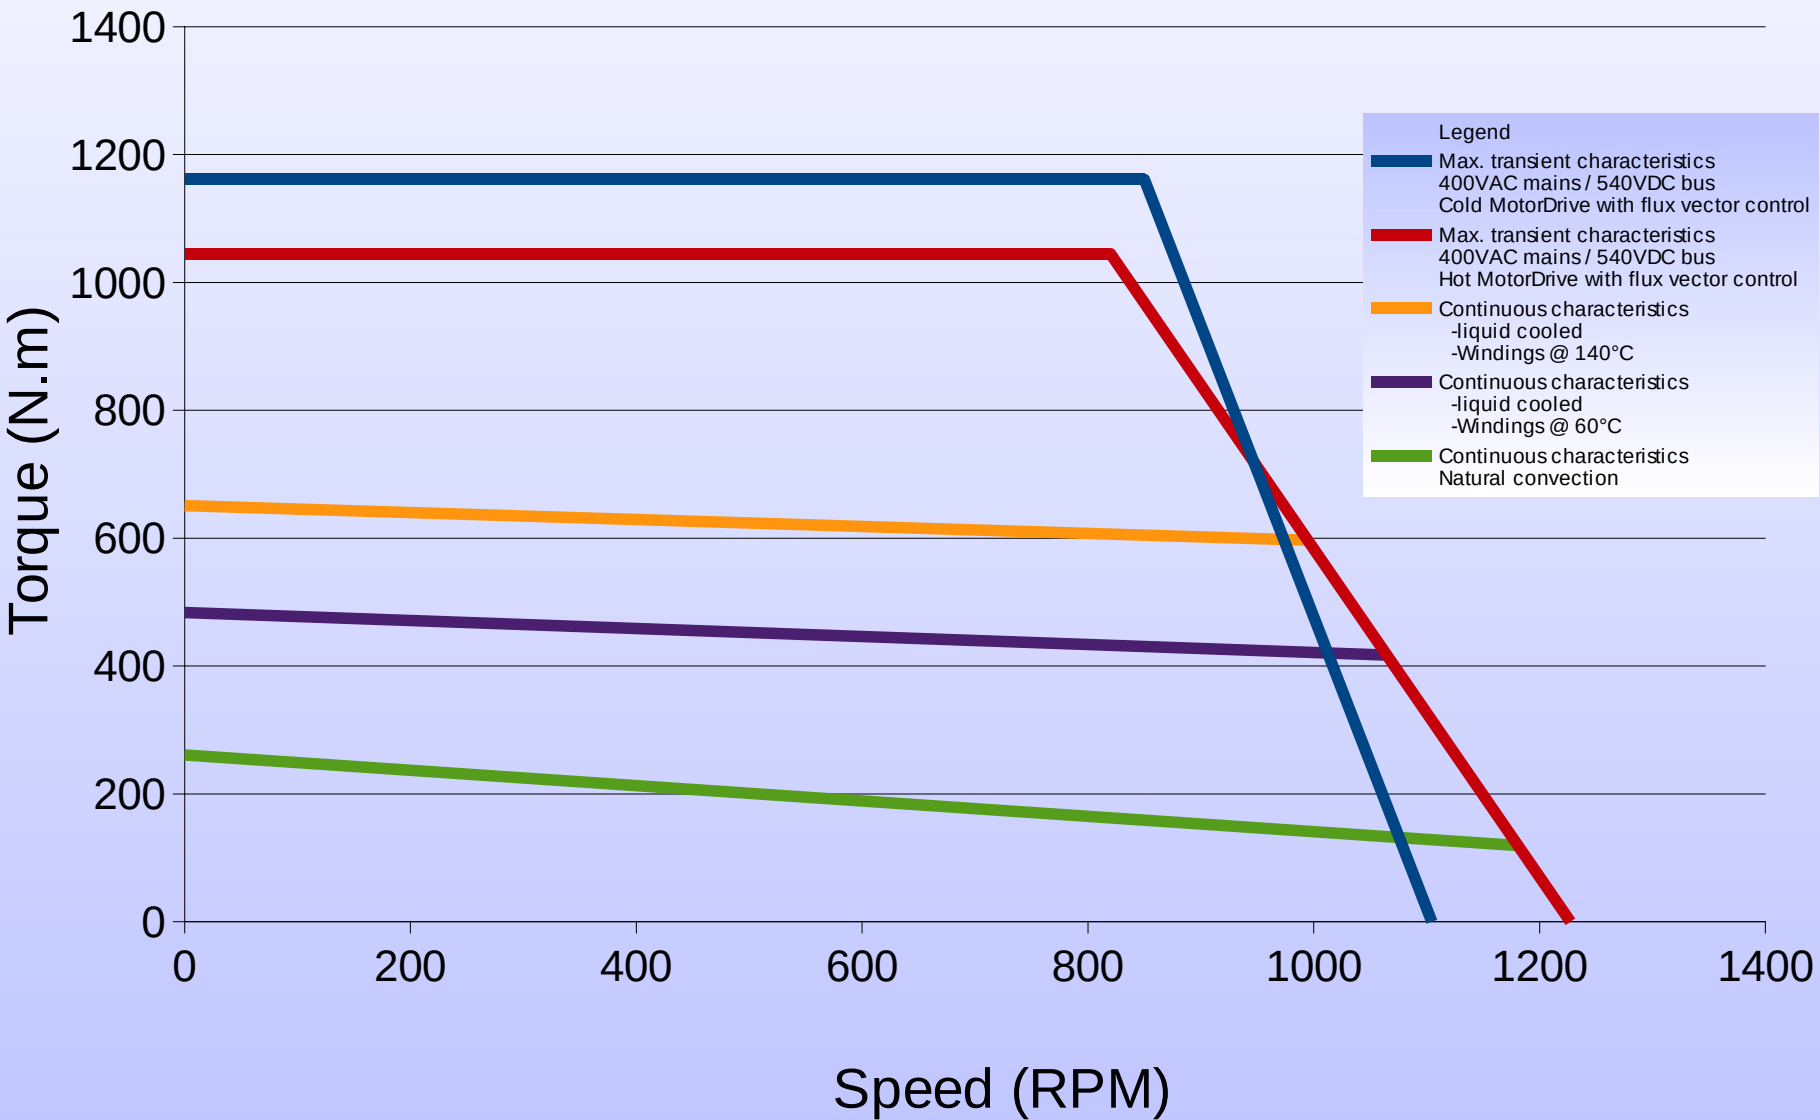

300STK3M 200rpm

Torque vs Speed Characteristics

300STK3M 800rpm

Torque vs Speed Characteristics

300STK4M 200rpm

Torque vs Speed Characteristics

300STK4M 800rpm

Torque vs Speed Characteristics

300STK6M 200rpm

Torque vs Speed Characteristics

300STK6M 800rpm

Torque vs Speed Characteristics

300STK8M 200rpm

Torque vs Speed Characteristics

300STK8M 800rpm

Torque vs Speed Characteristics