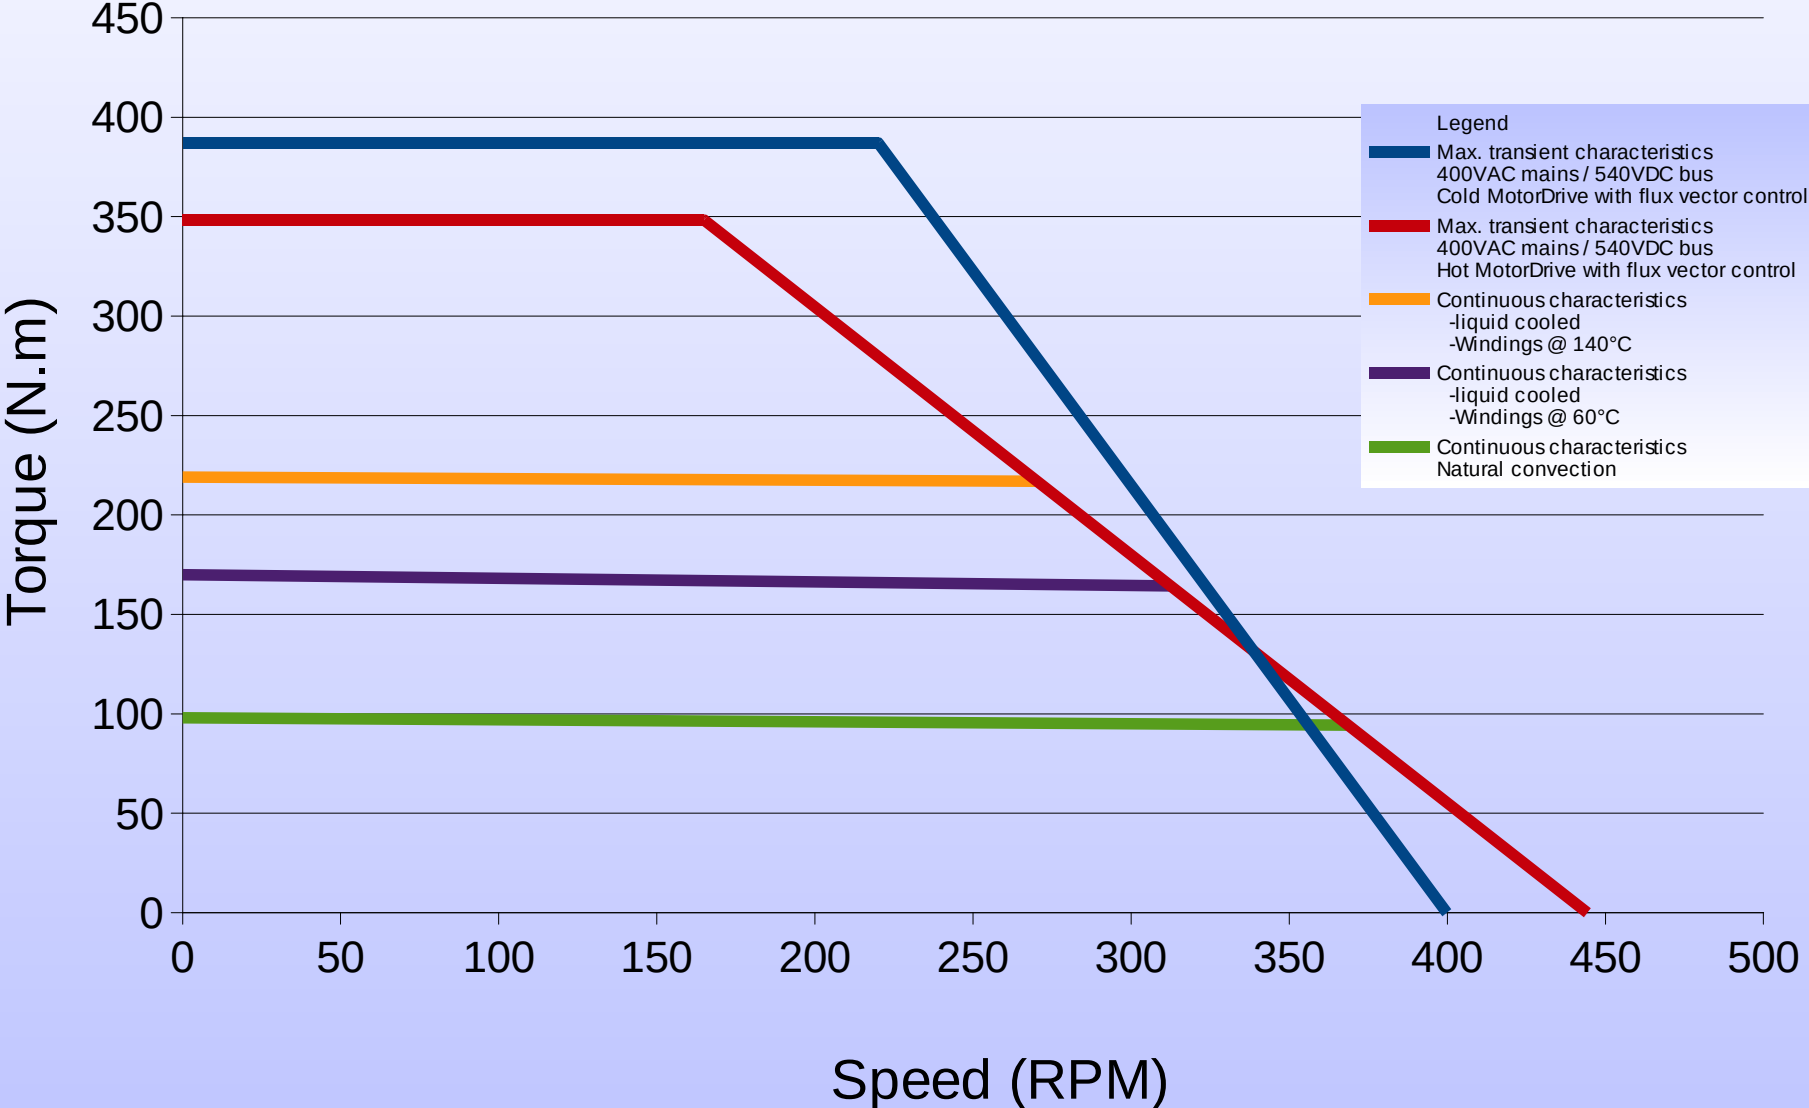

300STK1M 200rpm

Torque vs Speed Characteristics

300STK1M 800rpm

Torque vs Speed Characteristics

300STK2M 200rpm

Torque vs Speed Characteristics

300STK2M 800rpm

Torque vs Speed Characteristics

300STK3M 200rpm

Torque vs Speed Characteristics

300STK3M 800rpm

Torque vs Speed Characteristics

300STK4M 200rpm

Torque vs Speed Characteristics

300STK4M 800rpm

Torque vs Speed Characteristics

300STK6M 200rpm

Torque vs Speed Characteristics

300STK6M 800rpm

Torque vs Speed Characteristics

300STK8M 200rpm

Torque vs Speed Characteristics

300STK8M 800rpm

Torque vs Speed Characteristics