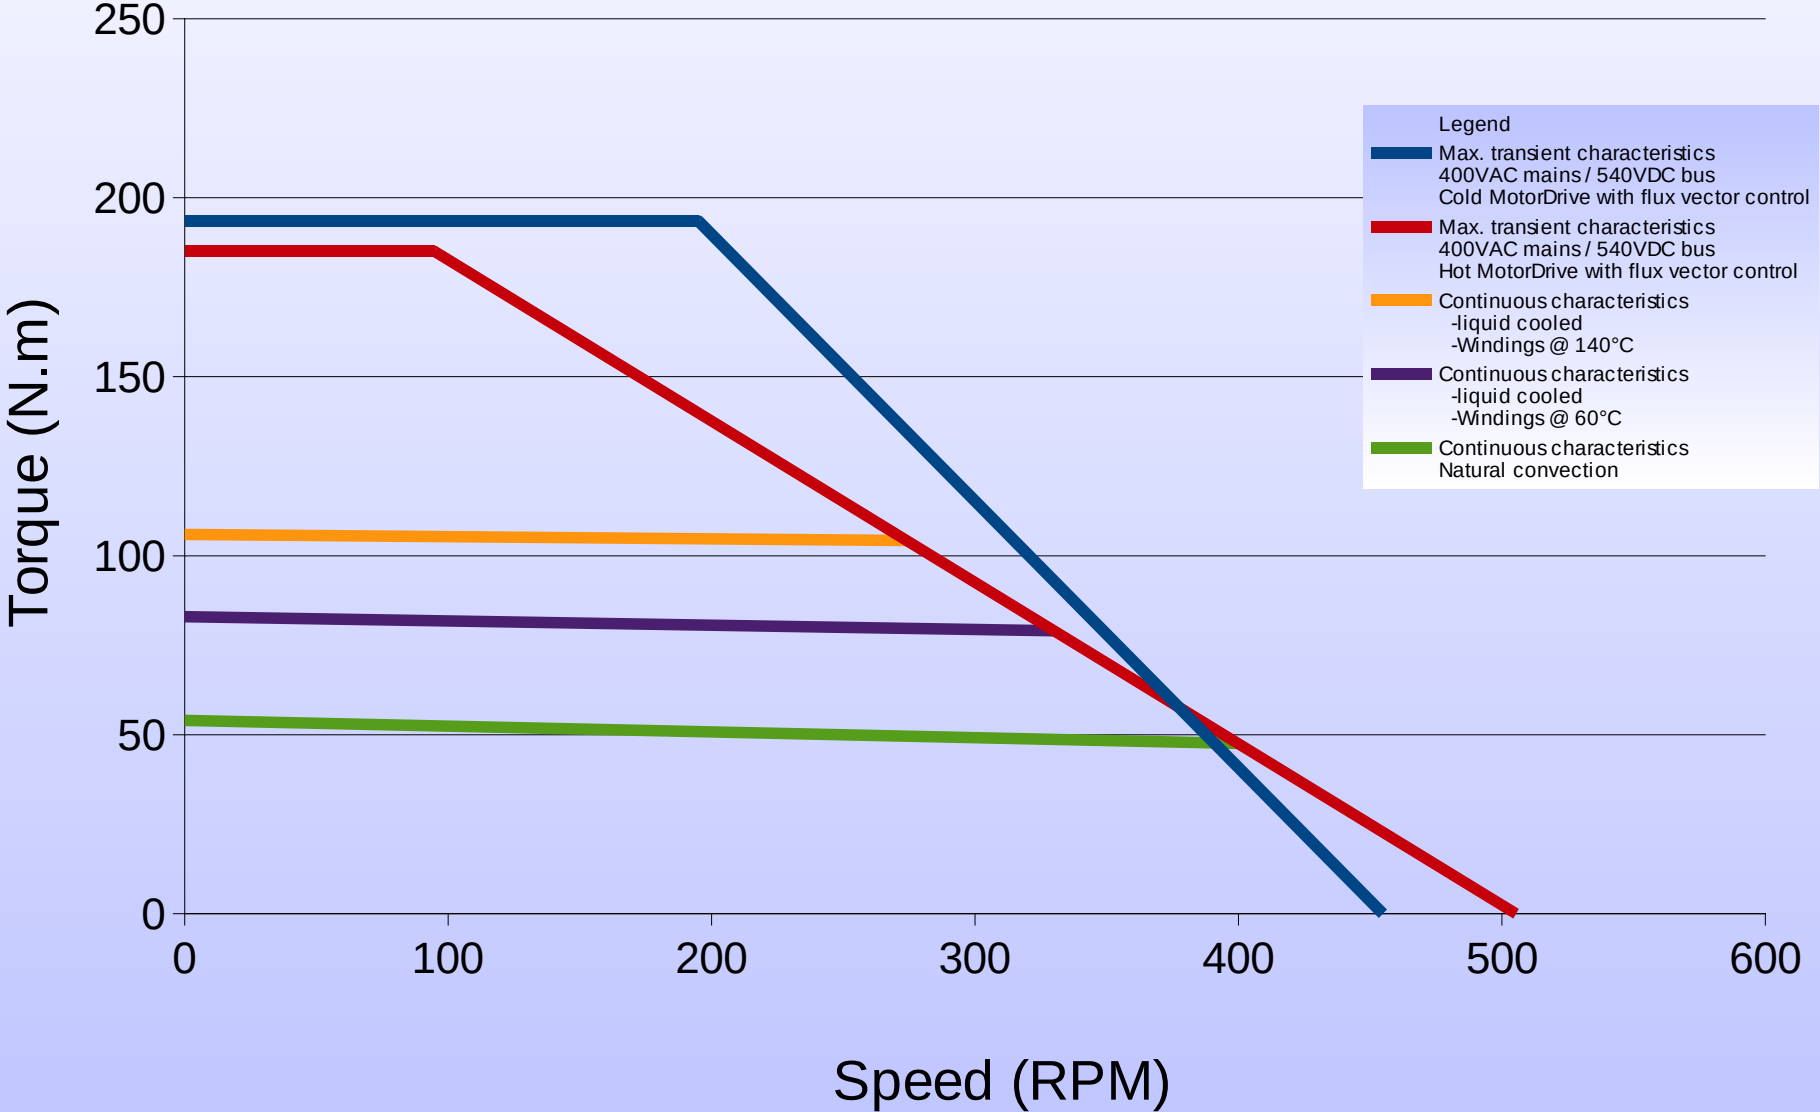

300STK1M 200rpm

Torque vs Speed Characteristics

300STK1M 800rpm

Torque vs Speed Characteristics

300STK2M 200rpm

Torque vs Speed Characteristics

300STK2M 800rpm

Torque vs Speed Characteristics

300STK3M 200rpm

Torque vs Speed Characteristics

300STK3M 800rpm

Torque vs Speed Characteristics

300STK4M 200rpm

Torque vs Speed Characteristics

300STK4M 800rpm

Torque vs Speed Characteristics

300STK6M 200rpm

Torque vs Speed Characteristics

300STK6M 800rpm

Torque vs Speed Characteristics

300STK8M 200rpm

Torque vs Speed Characteristics

300STK8M 800rpm

Torque vs Speed Characteristics