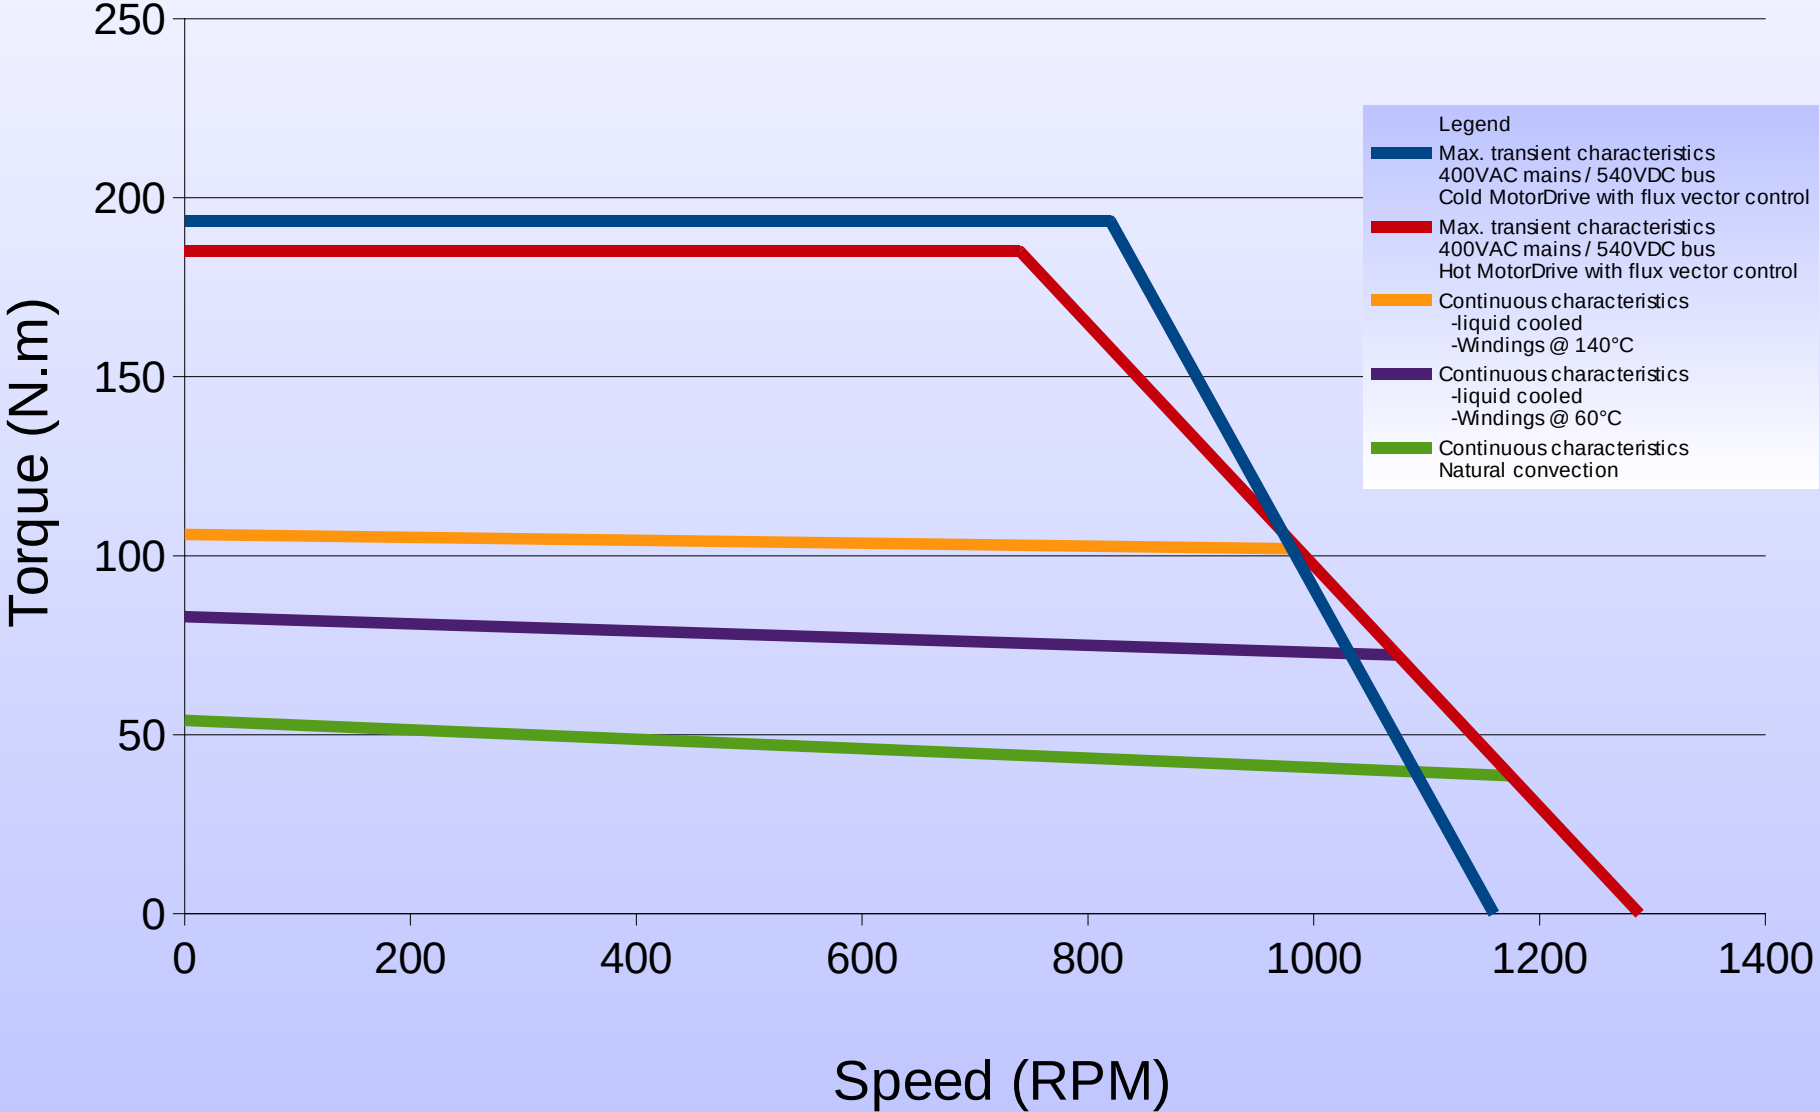

300STK1M 200rpm

Torque vs Speed Characteristics

300STK1M 800rpm

Torque vs Speed Characteristics

300STK2M 200rpm

Torque vs Speed Characteristics

300STK2M 800rpm

Torque vs Speed Characteristics

300STK3M 200rpm

Torque vs Speed Characteristics

300STK3M 800rpm

Torque vs Speed Characteristics

300STK4M 200rpm

Torque vs Speed Characteristics

300STK4M 800rpm

Torque vs Speed Characteristics

300STK6M 200rpm

Torque vs Speed Characteristics

300STK6M 800rpm

Torque vs Speed Characteristics

300STK8M 200rpm

Torque vs Speed Characteristics

300STK8M 800rpm

Torque vs Speed Characteristics