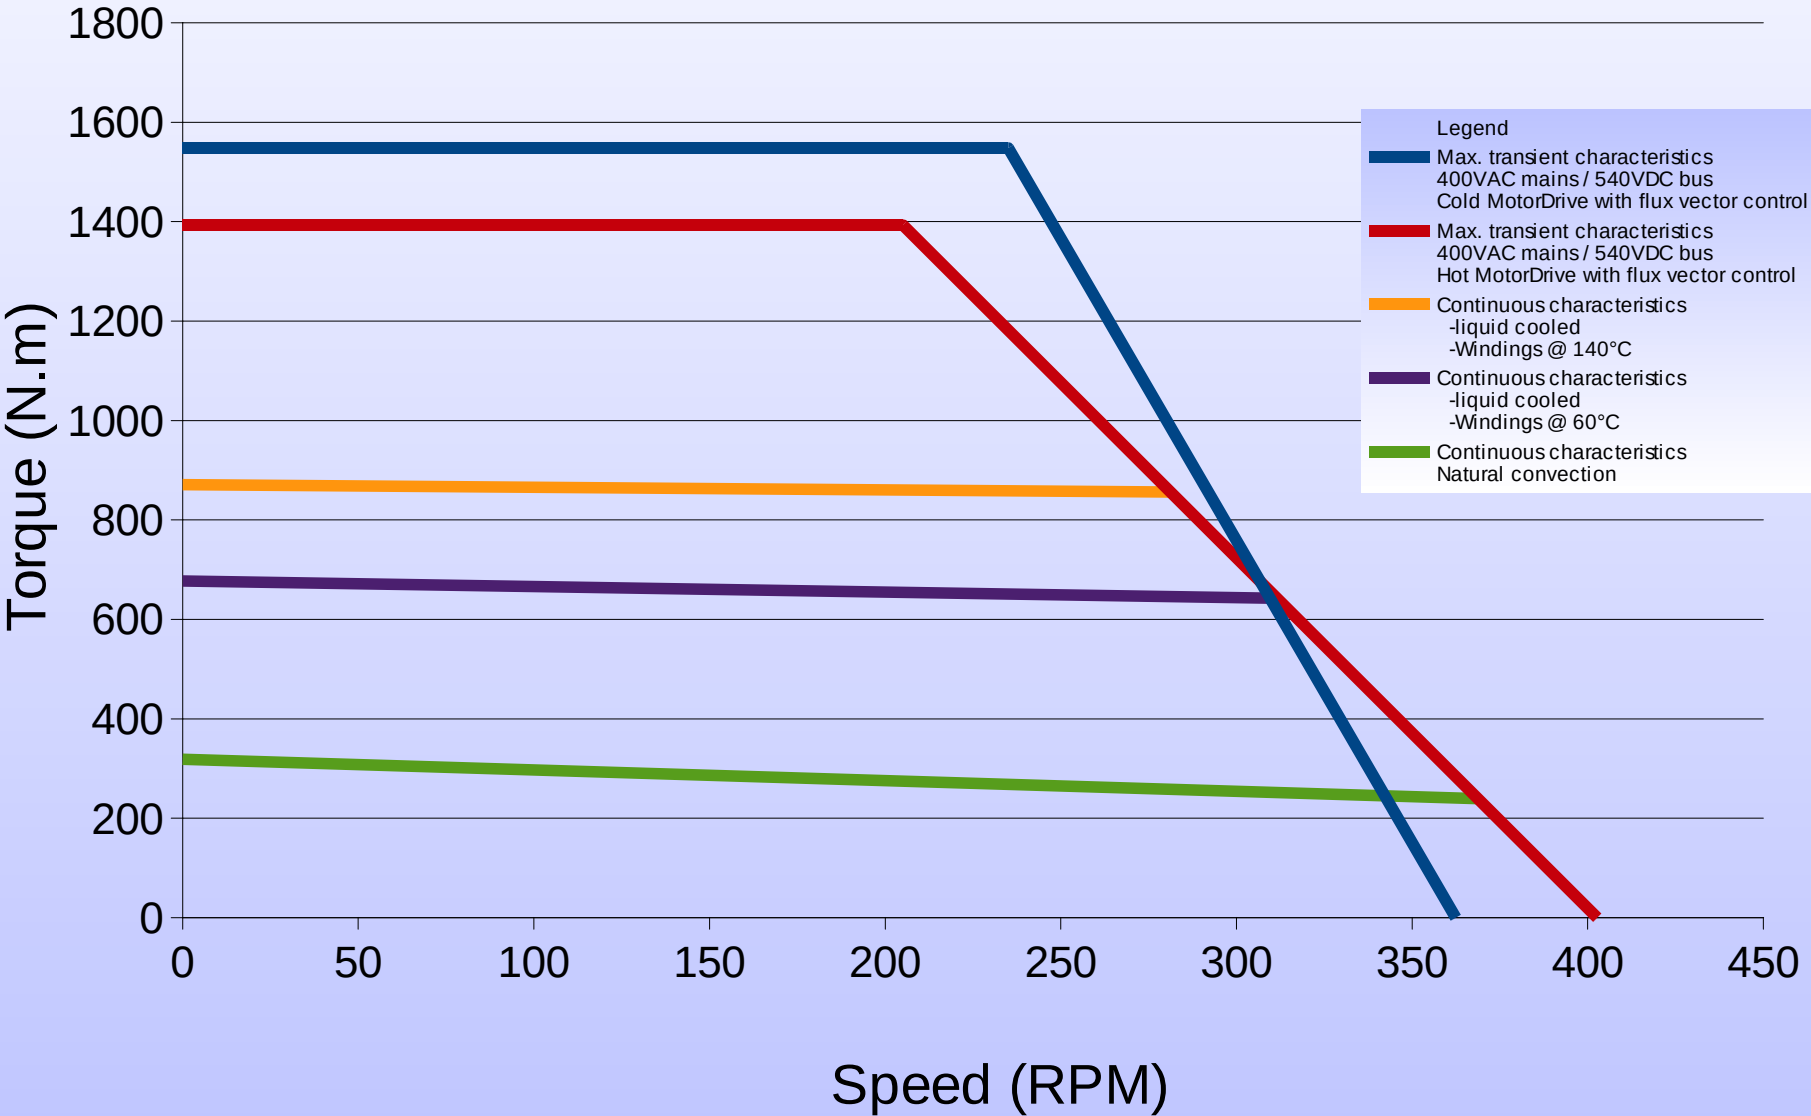

300STK6M 200rpm

Torque vs Speed Characteristics

300STK6M 800rpm

Torque vs Speed Characteristics

300STK8M 200rpm

Torque vs Speed Characteristics

300STK8M 800rpm

Torque vs Speed Characteristics