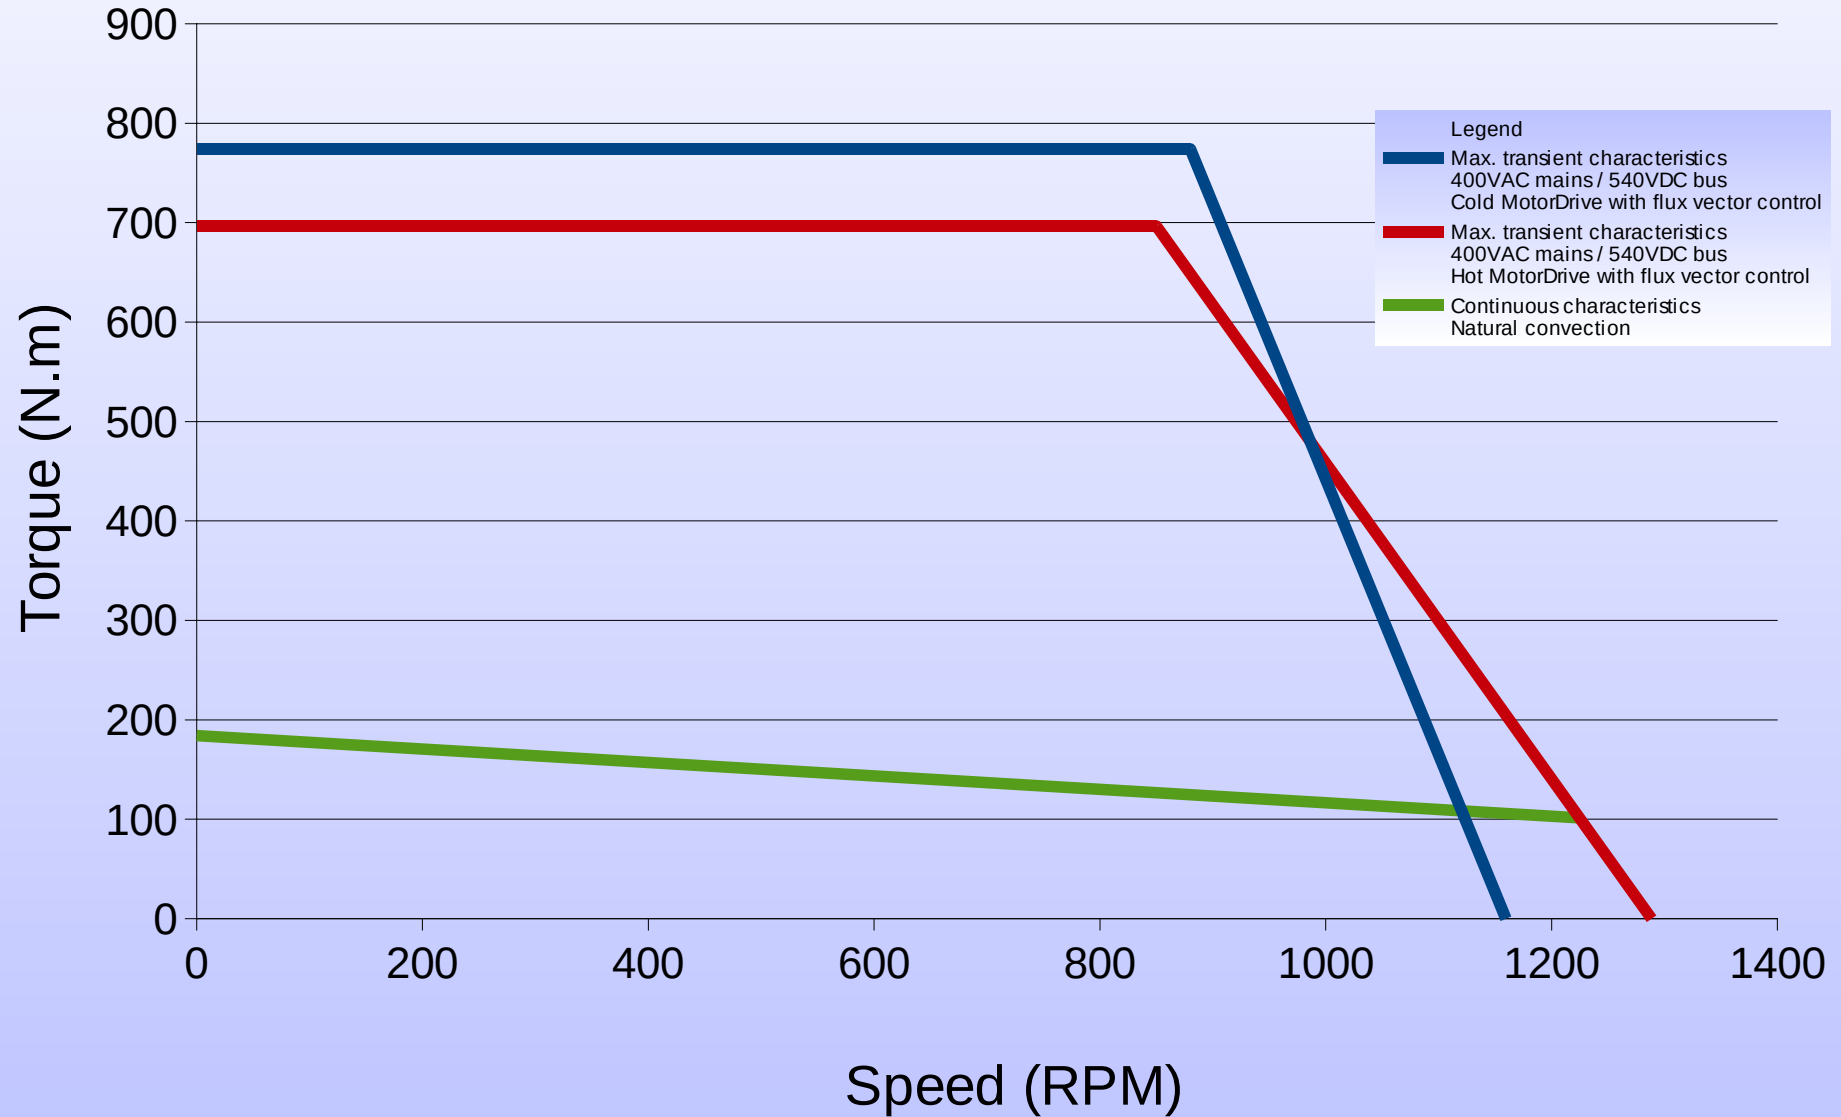

300ST1M 200rpm

Torque vs Speed Characteristics

300ST1M 800rpm

Torque vs Speed Characteristics

300ST2M 200rpm

Torque vs Speed Characteristics

300ST2M 800rpm

Torque vs Speed Characteristics

300ST3M 200rpm

Torque vs Speed Characteristics

300ST3M 800rpm

Torque vs Speed Characteristics

300ST4M 200rpm

Torque vs Speed Characteristics

300ST4M 800rpm

Torque vs Speed Characteristics

300ST5M 200rpm

Torque vs Speed Characteristics

300ST5M 800rpm

Torque vs Speed Characteristics

300ST6M 200rpm

Torque vs Speed Characteristics

300ST6M 800rpm

Torque vs Speed Characteristics