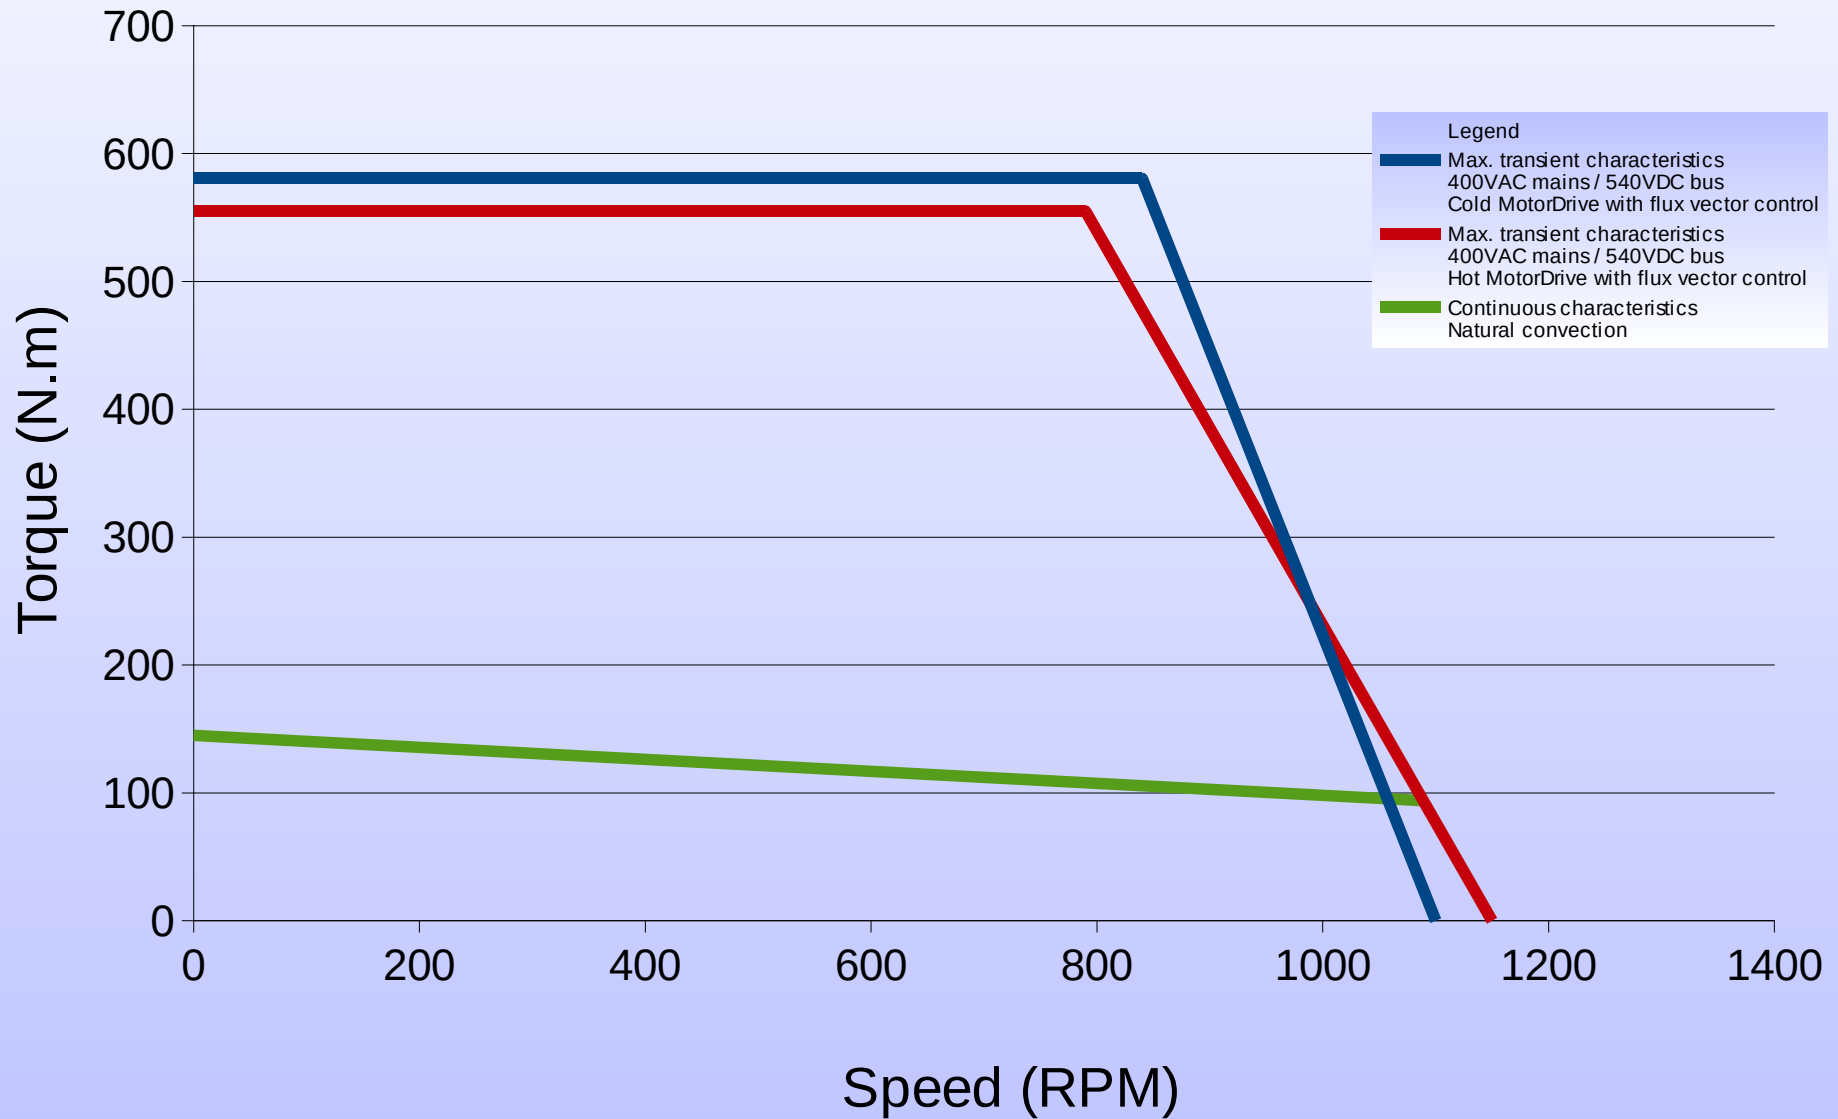

300ST1M 200rpm

Torque vs Speed Characteristics

300ST1M 800rpm

Torque vs Speed Characteristics

300ST2M 200rpm

Torque vs Speed Characteristics

300ST2M 800rpm

Torque vs Speed Characteristics

300ST3M 200rpm

Torque vs Speed Characteristics

300ST3M 800rpm

Torque vs Speed Characteristics

300ST4M 200rpm

Torque vs Speed Characteristics

300ST4M 800rpm

Torque vs Speed Characteristics

300ST5M 200rpm

Torque vs Speed Characteristics

300ST5M 800rpm

Torque vs Speed Characteristics

300ST6M 200rpm

Torque vs Speed Characteristics

300ST6M 800rpm

Torque vs Speed Characteristics