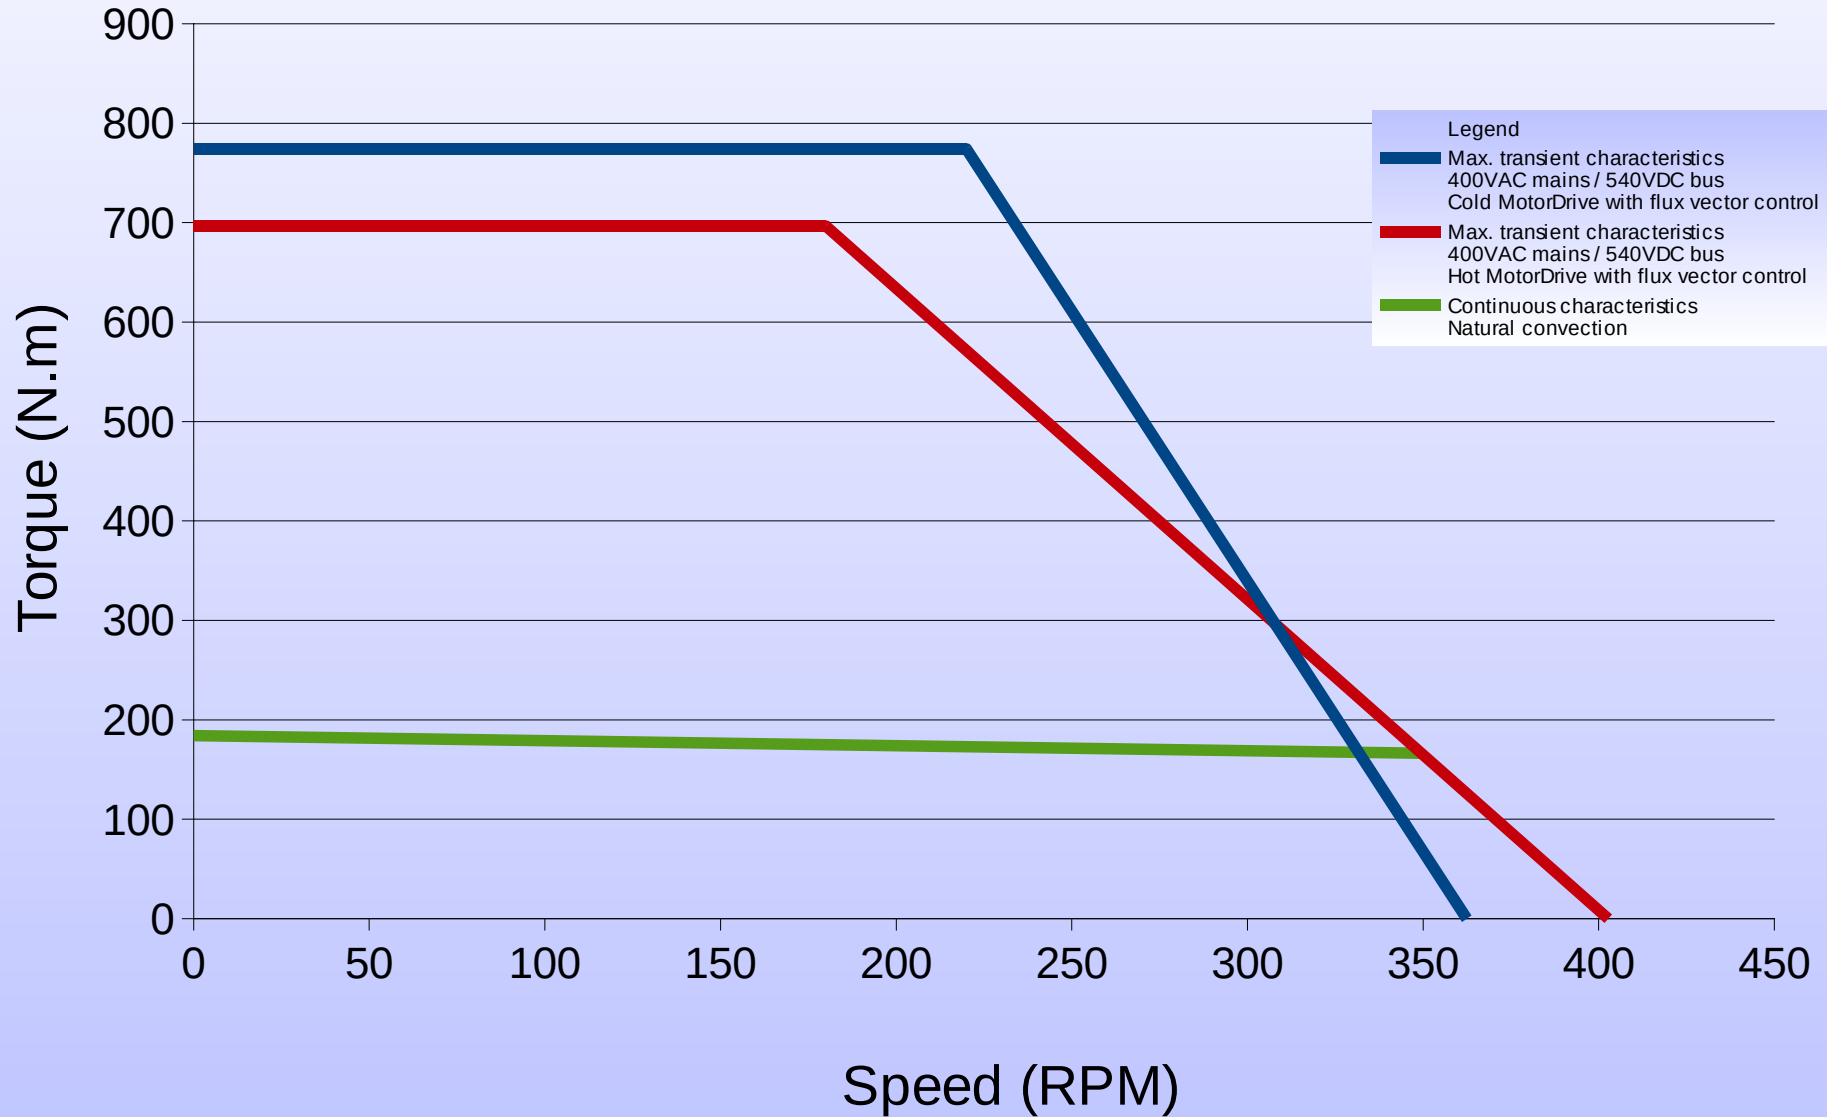

300ST1M 200rpm

Torque vs Speed Characteristics

300ST1M 800rpm

Torque vs Speed Characteristics

300ST2M 200rpm

Torque vs Speed Characteristics

300ST2M 800rpm

Torque vs Speed Characteristics

300ST3M 200rpm

Torque vs Speed Characteristics

300ST3M 800rpm

Torque vs Speed Characteristics

300ST4M 200rpm

Torque vs Speed Characteristics

300ST4M 800rpm

Torque vs Speed Characteristics

300ST5M 200rpm

Torque vs Speed Characteristics

300ST5M 800rpm

Torque vs Speed Characteristics

300ST6M 200rpm

Torque vs Speed Characteristics

300ST6M 800rpm

Torque vs Speed Characteristics