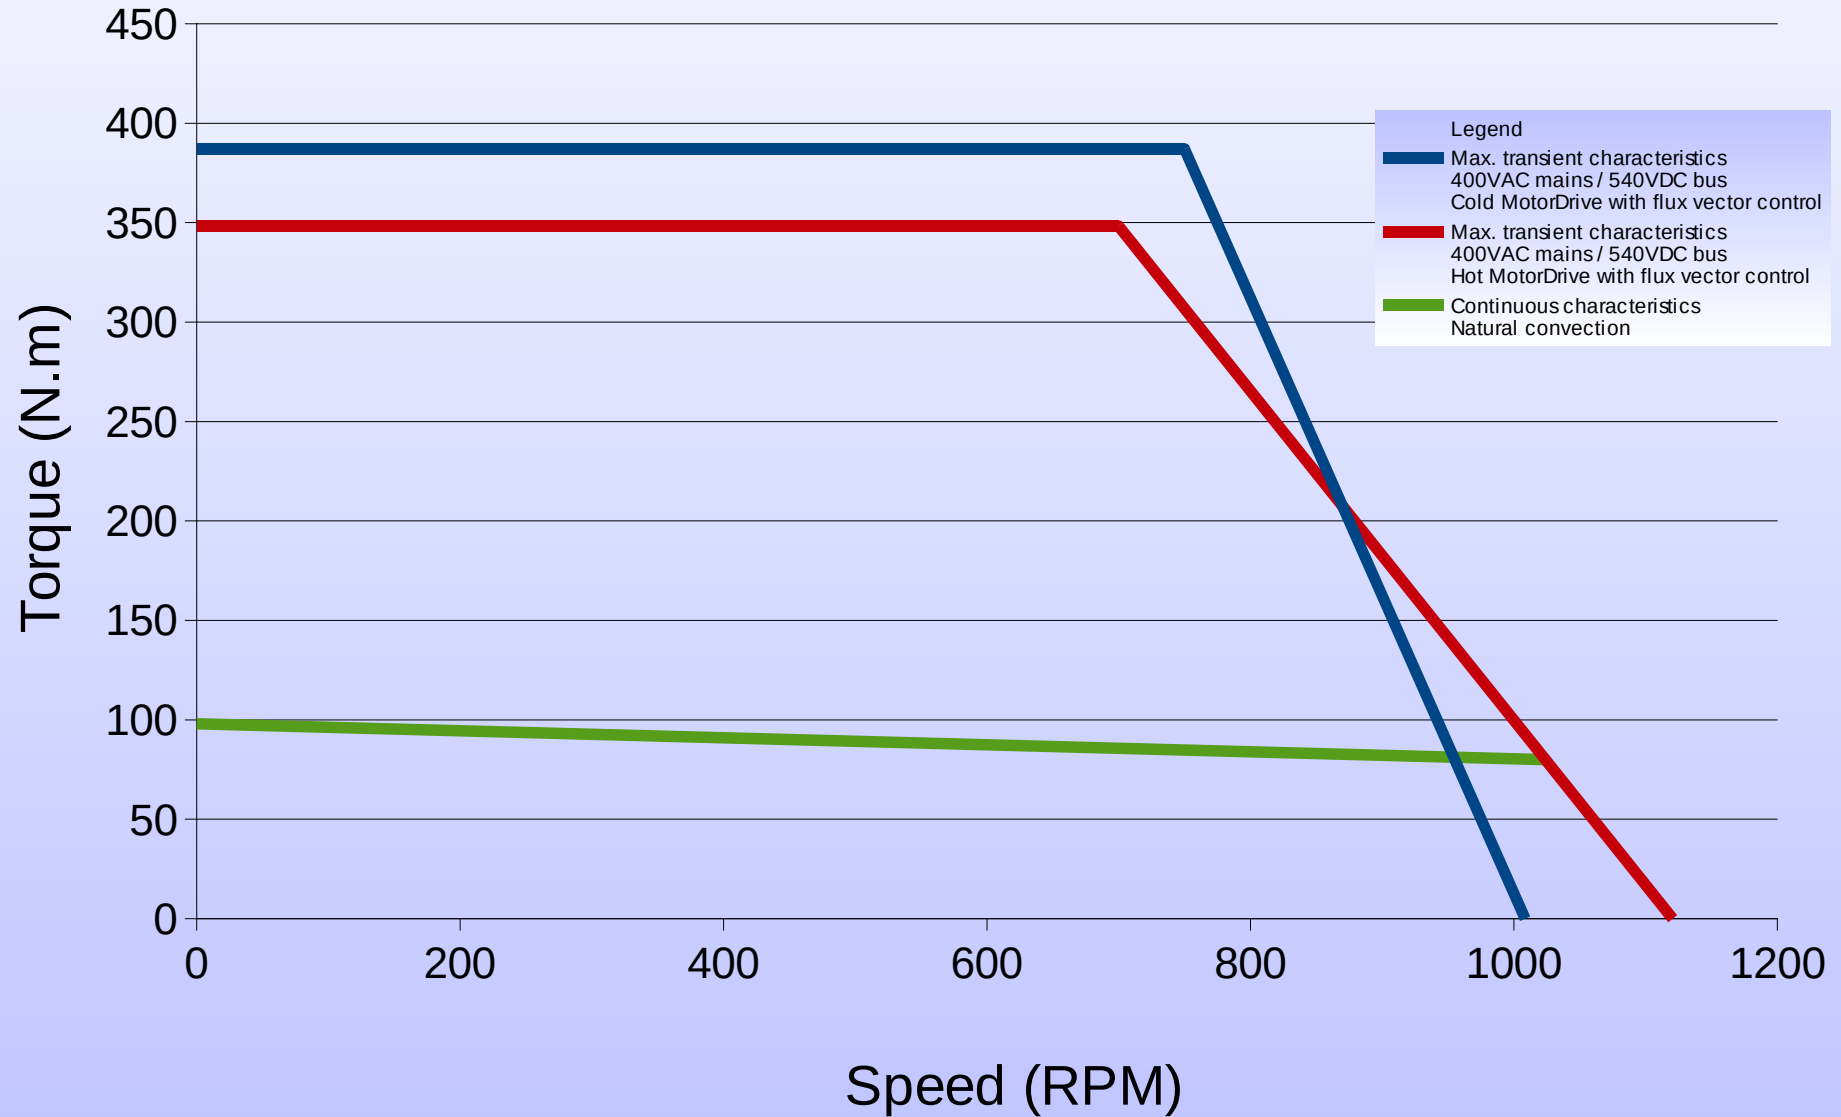

300ST1M 200rpm

Torque vs Speed Characteristics

300ST1M 800rpm

Torque vs Speed Characteristics

300ST2M 200rpm

Torque vs Speed Characteristics

300ST2M 800rpm

Torque vs Speed Characteristics

300ST3M 200rpm

Torque vs Speed Characteristics

300ST3M 800rpm

Torque vs Speed Characteristics

300ST4M 200rpm

Torque vs Speed Characteristics

300ST4M 800rpm

Torque vs Speed Characteristics

300ST5M 200rpm

Torque vs Speed Characteristics

300ST5M 800rpm

Torque vs Speed Characteristics

300ST6M 200rpm

Torque vs Speed Characteristics

300ST6M 800rpm

Torque vs Speed Characteristics