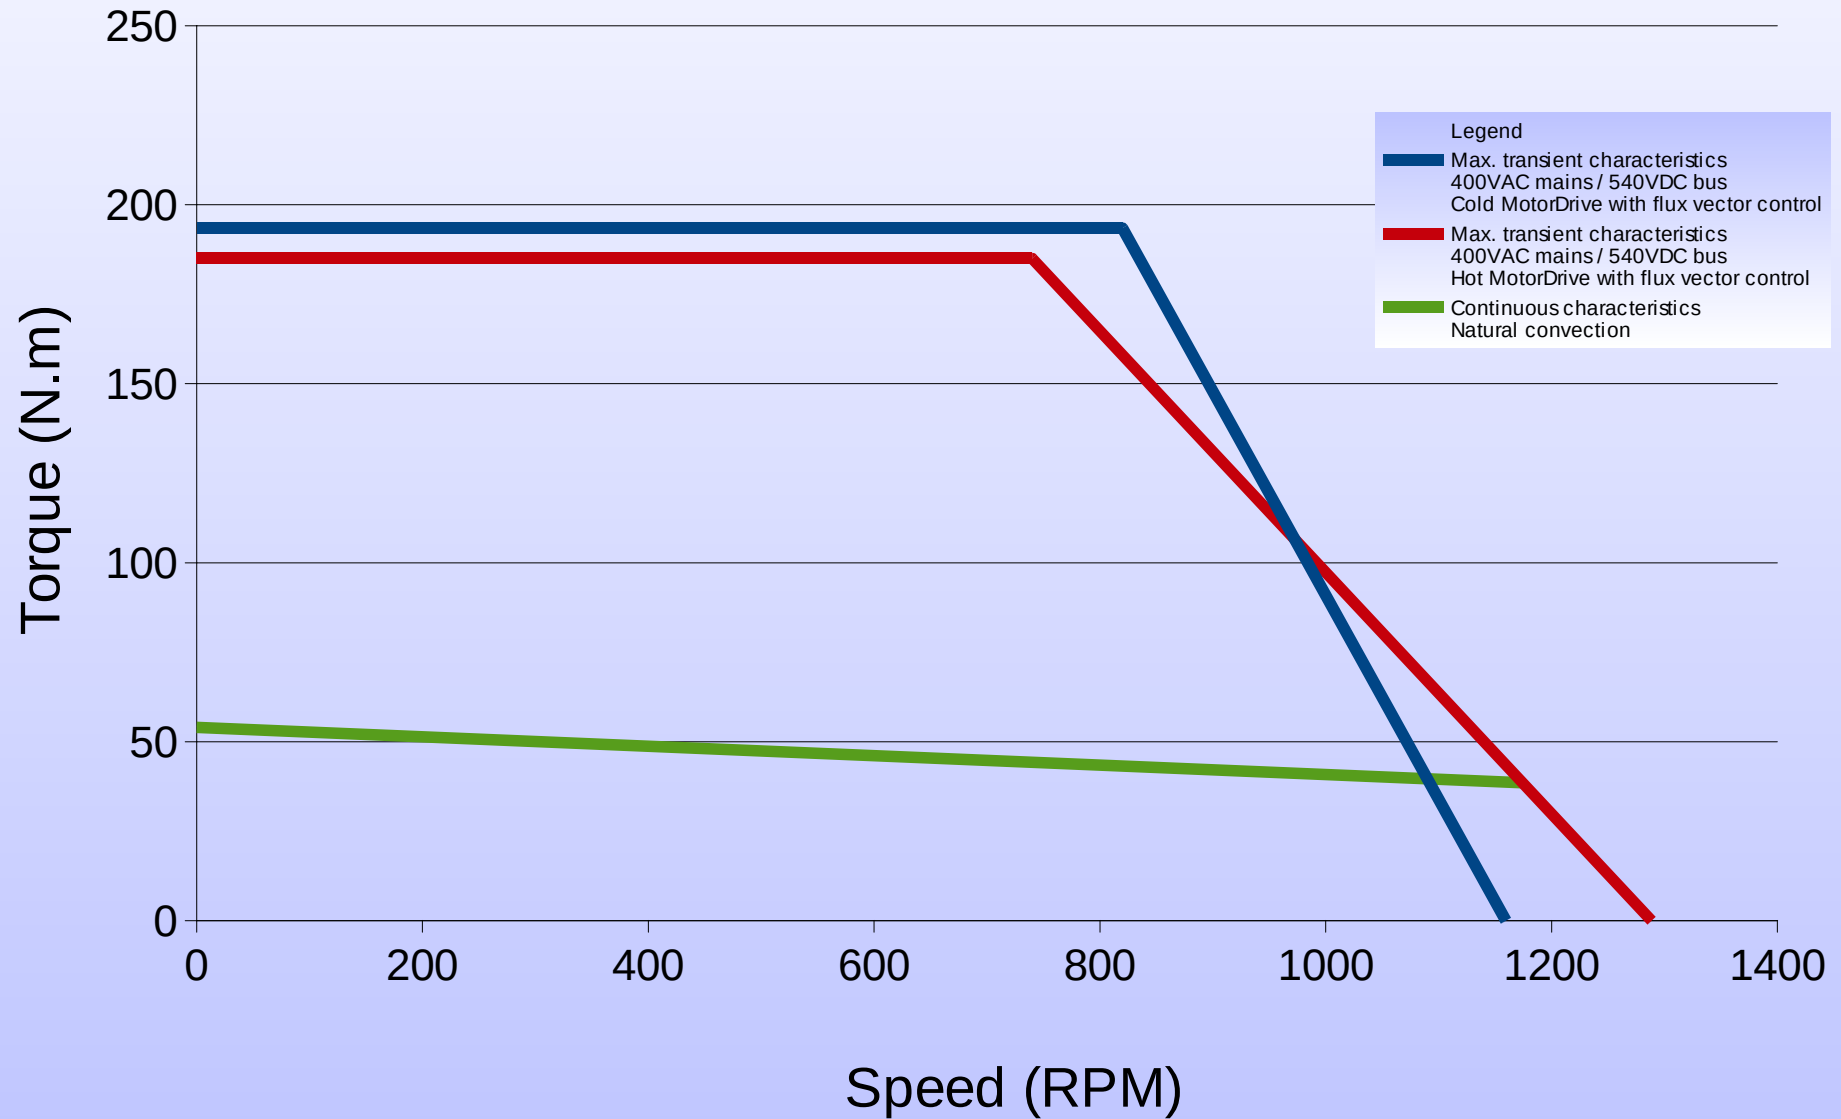

300ST1M 200rpm

Torque vs Speed Characteristics

300ST1M 800rpm

Torque vs Speed Characteristics

300ST2M 200rpm

Torque vs Speed Characteristics

300ST2M 800rpm

Torque vs Speed Characteristics

300ST3M 200rpm

Torque vs Speed Characteristics

300ST3M 800rpm

Torque vs Speed Characteristics

300ST4M 200rpm

Torque vs Speed Characteristics

300ST4M 800rpm

Torque vs Speed Characteristics

300ST5M 200rpm

Torque vs Speed Characteristics

300ST5M 800rpm

Torque vs Speed Characteristics

300ST6M 200rpm

Torque vs Speed Characteristics

300ST6M 800rpm

Torque vs Speed Characteristics