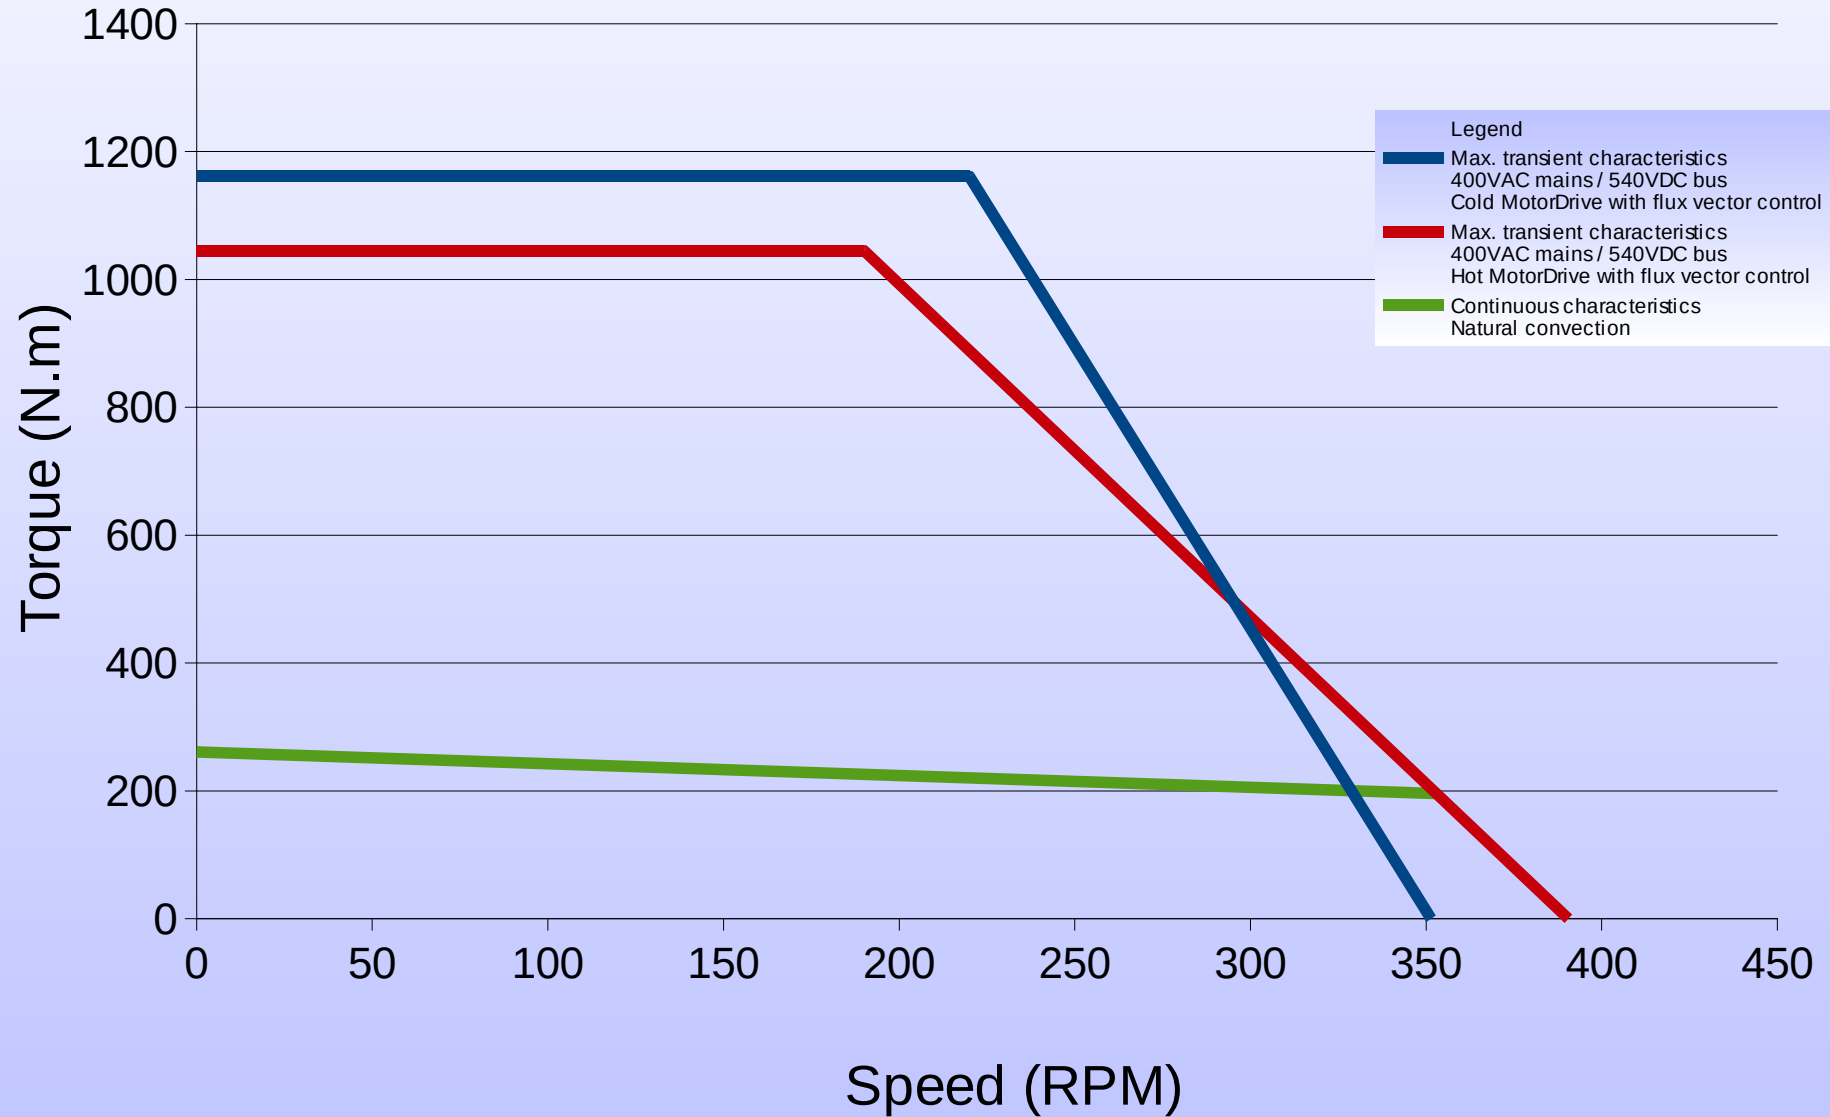

300ST3M 200rpm

Torque vs Speed Characteristics

300ST3M 800rpm

Torque vs Speed Characteristics

300ST4M 200rpm

Torque vs Speed Characteristics

300ST4M 800rpm

Torque vs Speed Characteristics

300ST5M 200rpm

Torque vs Speed Characteristics

300ST5M 800rpm

Torque vs Speed Characteristics

300ST6M 200rpm

Torque vs Speed Characteristics

300ST6M 800rpm

Torque vs Speed Characteristics