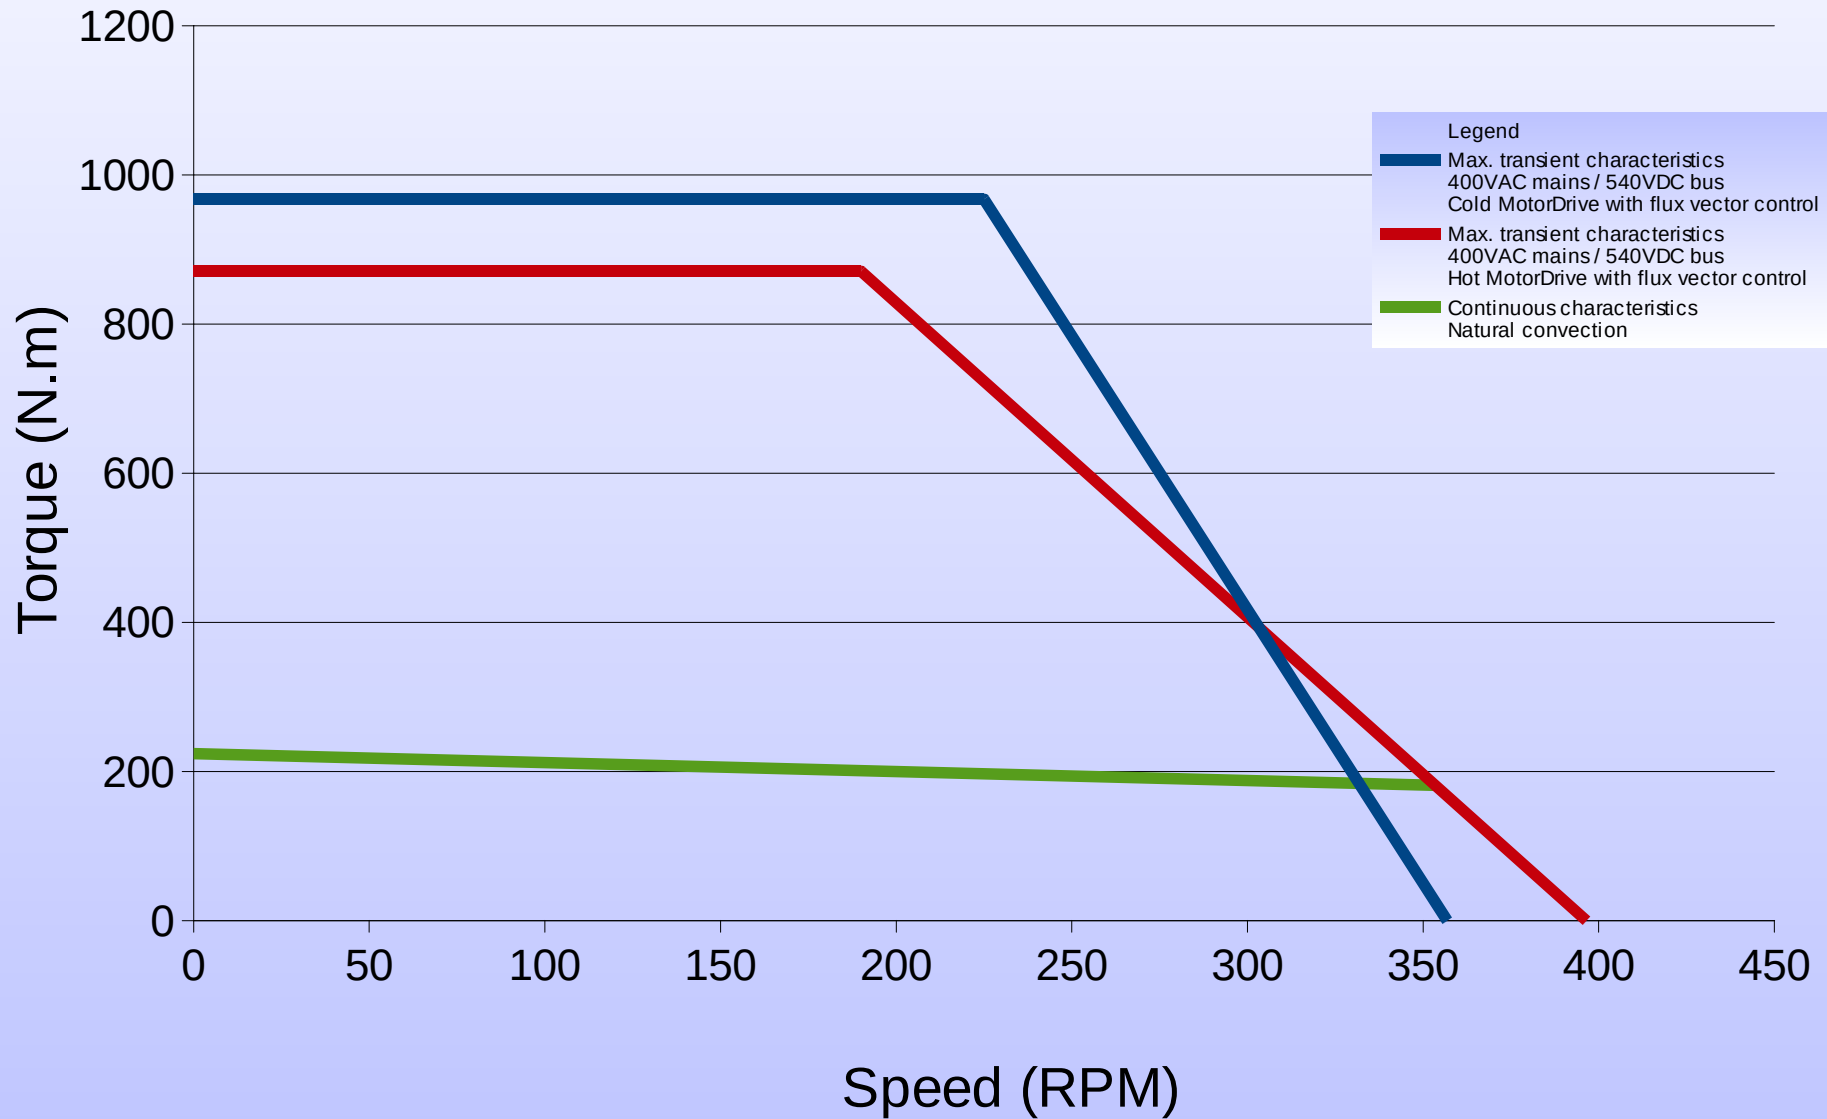

300ST1M 200rpm

Torque vs Speed Characteristics

300ST1M 800rpm

Torque vs Speed Characteristics

300ST2M 200rpm

Torque vs Speed Characteristics

300ST2M 800rpm

Torque vs Speed Characteristics

300ST3M 200rpm

Torque vs Speed Characteristics

300ST3M 800rpm

Torque vs Speed Characteristics

300ST4M 200rpm

Torque vs Speed Characteristics

300ST4M 800rpm

Torque vs Speed Characteristics

300ST5M 200rpm

Torque vs Speed Characteristics

300ST5M 800rpm

Torque vs Speed Characteristics

300ST6M 200rpm

Torque vs Speed Characteristics

300ST6M 800rpm

Torque vs Speed Characteristics