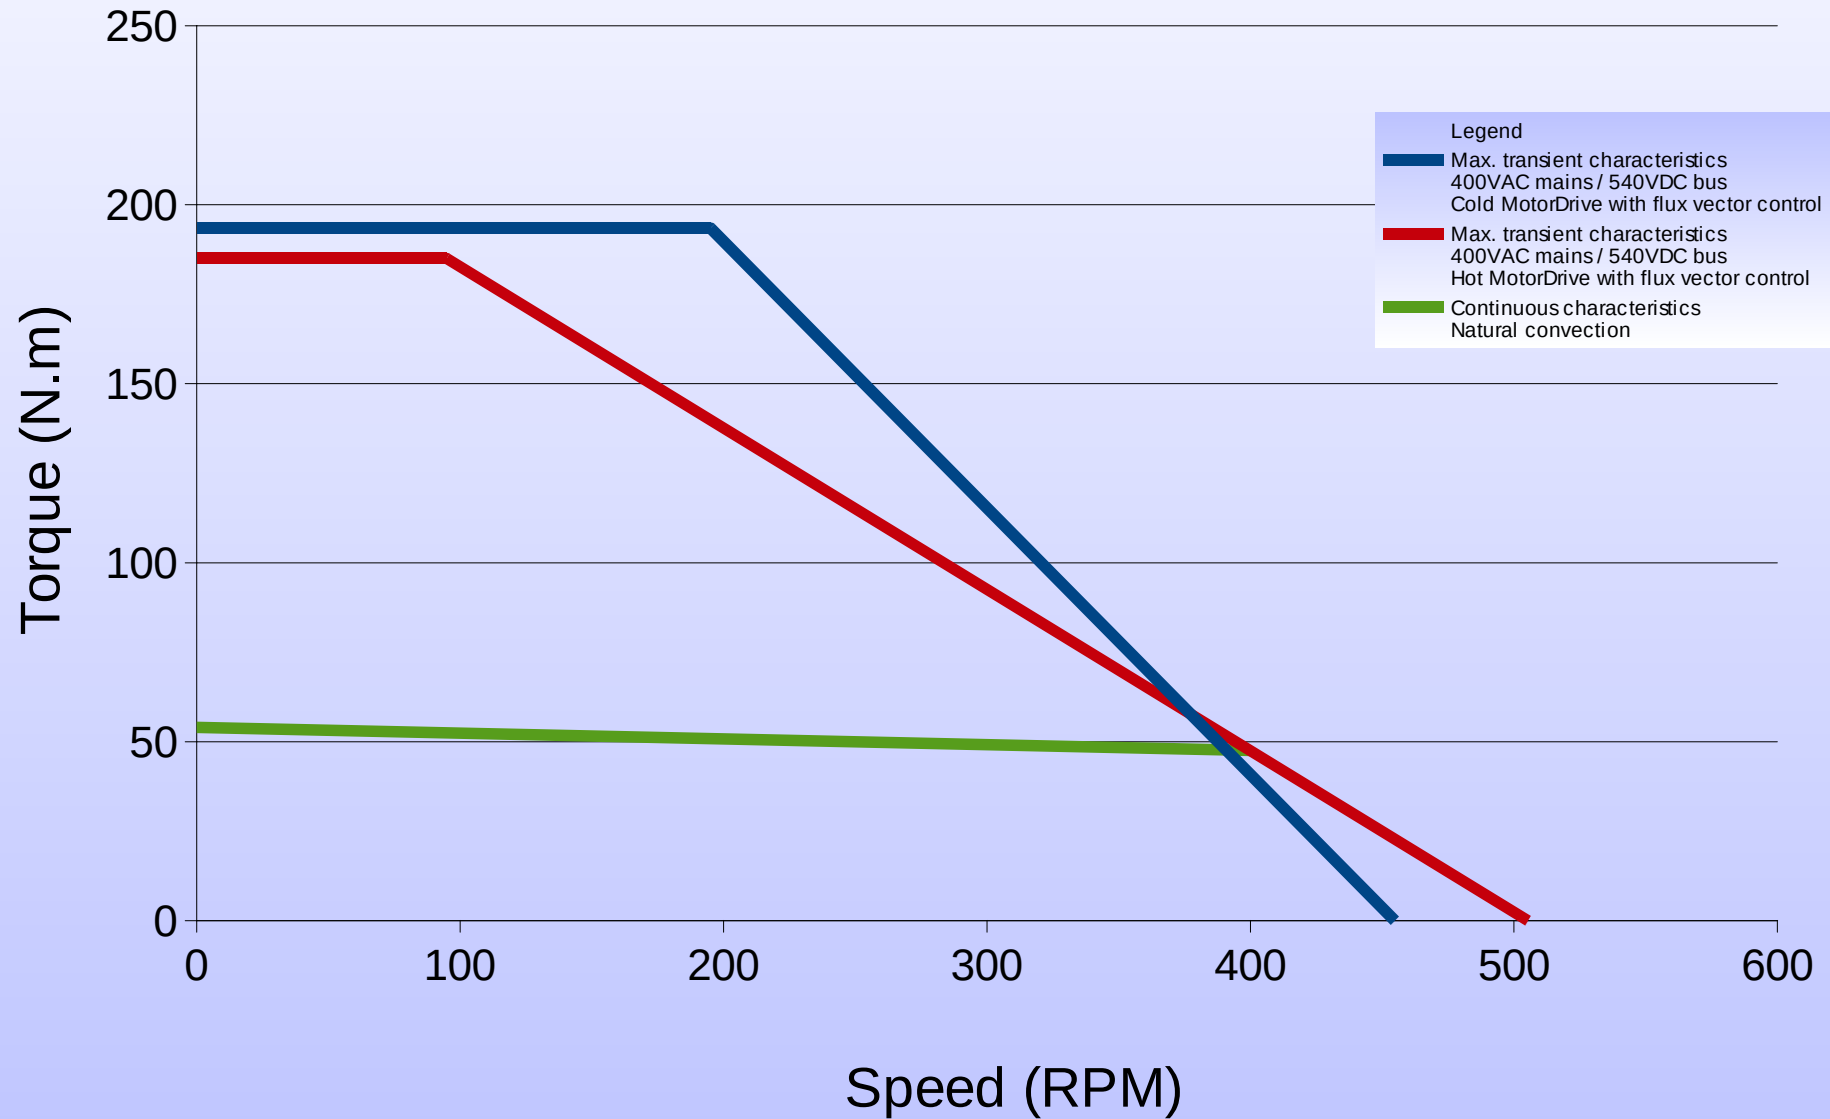

300ST1M 200rpm

Torque vs Speed Characteristics

300ST1M 800rpm

Torque vs Speed Characteristics

300ST2M 200rpm

Torque vs Speed Characteristics

300ST2M 800rpm

Torque vs Speed Characteristics

300ST3M 200rpm

Torque vs Speed Characteristics

300ST3M 800rpm

Torque vs Speed Characteristics

300ST4M 200rpm

Torque vs Speed Characteristics

300ST4M 800rpm

Torque vs Speed Characteristics

300ST5M 200rpm

Torque vs Speed Characteristics

300ST5M 800rpm

Torque vs Speed Characteristics

300ST6M 200rpm

Torque vs Speed Characteristics

300ST6M 800rpm

Torque vs Speed Characteristics