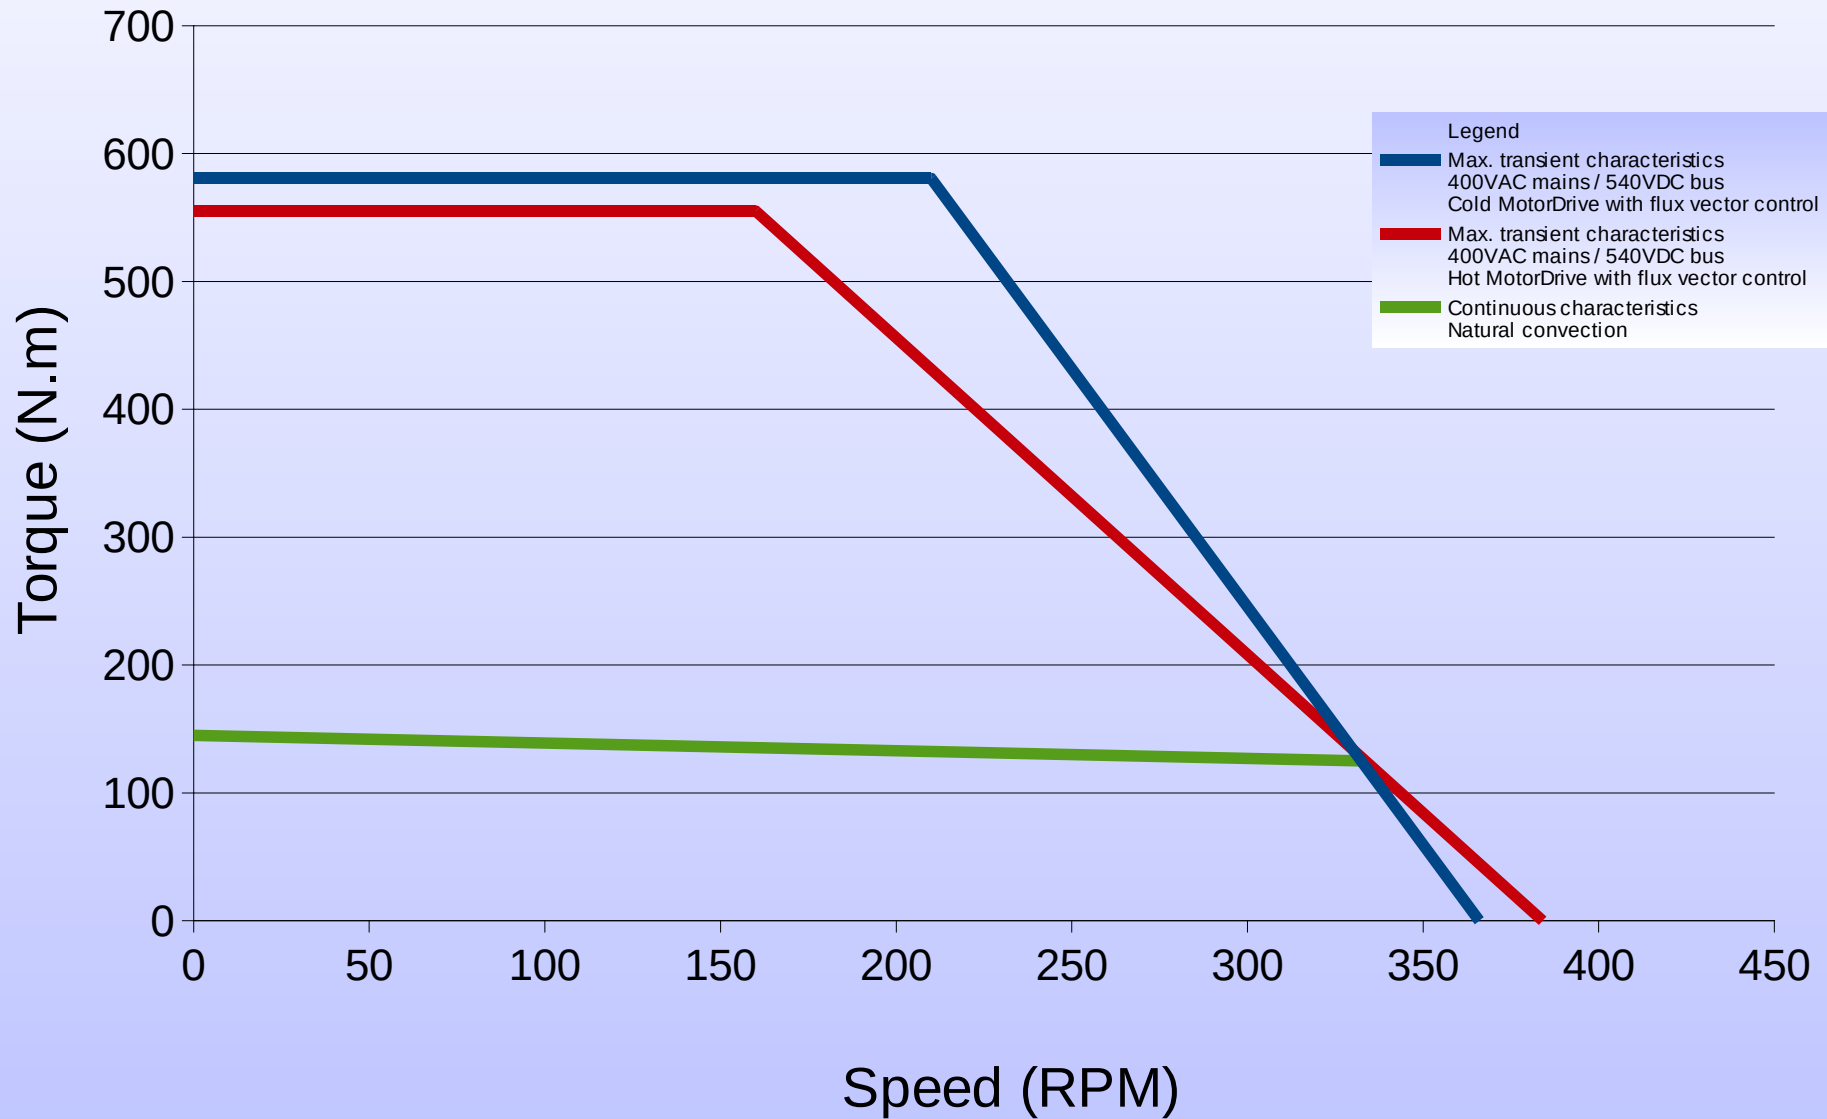

300ST1M 200rpm

Torque vs Speed Characteristics

300ST1M 800rpm

Torque vs Speed Characteristics

300ST2M 200rpm

Torque vs Speed Characteristics

300ST2M 800rpm

Torque vs Speed Characteristics

300ST3M 200rpm

Torque vs Speed Characteristics

300ST3M 800rpm

Torque vs Speed Characteristics

300ST4M 200rpm

Torque vs Speed Characteristics

300ST4M 800rpm

Torque vs Speed Characteristics

300ST5M 200rpm

Torque vs Speed Characteristics

300ST5M 800rpm

Torque vs Speed Characteristics

300ST6M 200rpm

Torque vs Speed Characteristics

300ST6M 800rpm

Torque vs Speed Characteristics