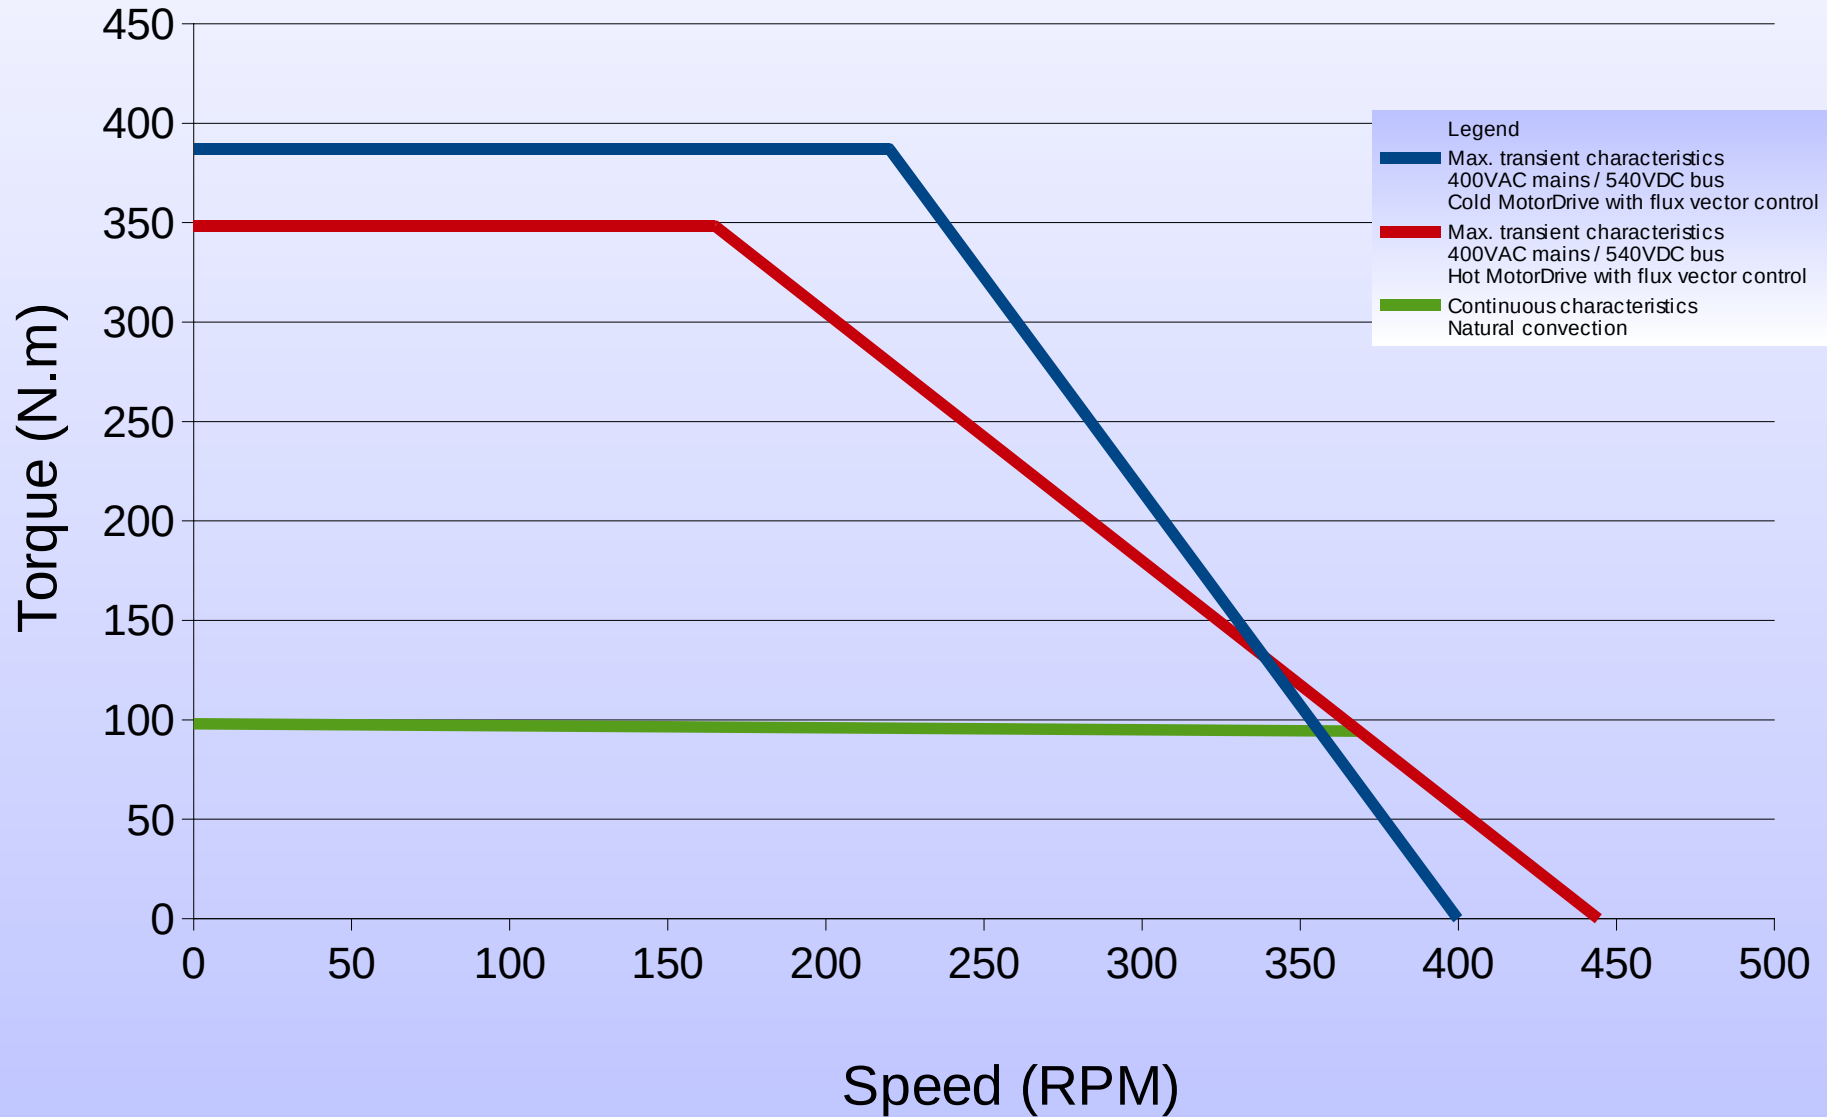

300ST1M 200rpm

Torque vs Speed Characteristics

300ST1M 800rpm

Torque vs Speed Characteristics

300ST2M 200rpm

Torque vs Speed Characteristics

300ST2M 800rpm

Torque vs Speed Characteristics

300ST3M 200rpm

Torque vs Speed Characteristics

300ST3M 800rpm

Torque vs Speed Characteristics

300ST4M 200rpm

Torque vs Speed Characteristics

300ST4M 800rpm

Torque vs Speed Characteristics

300ST5M 200rpm

Torque vs Speed Characteristics

300ST5M 800rpm

Torque vs Speed Characteristics

300ST6M 200rpm

Torque vs Speed Characteristics

300ST6M 800rpm

Torque vs Speed Characteristics