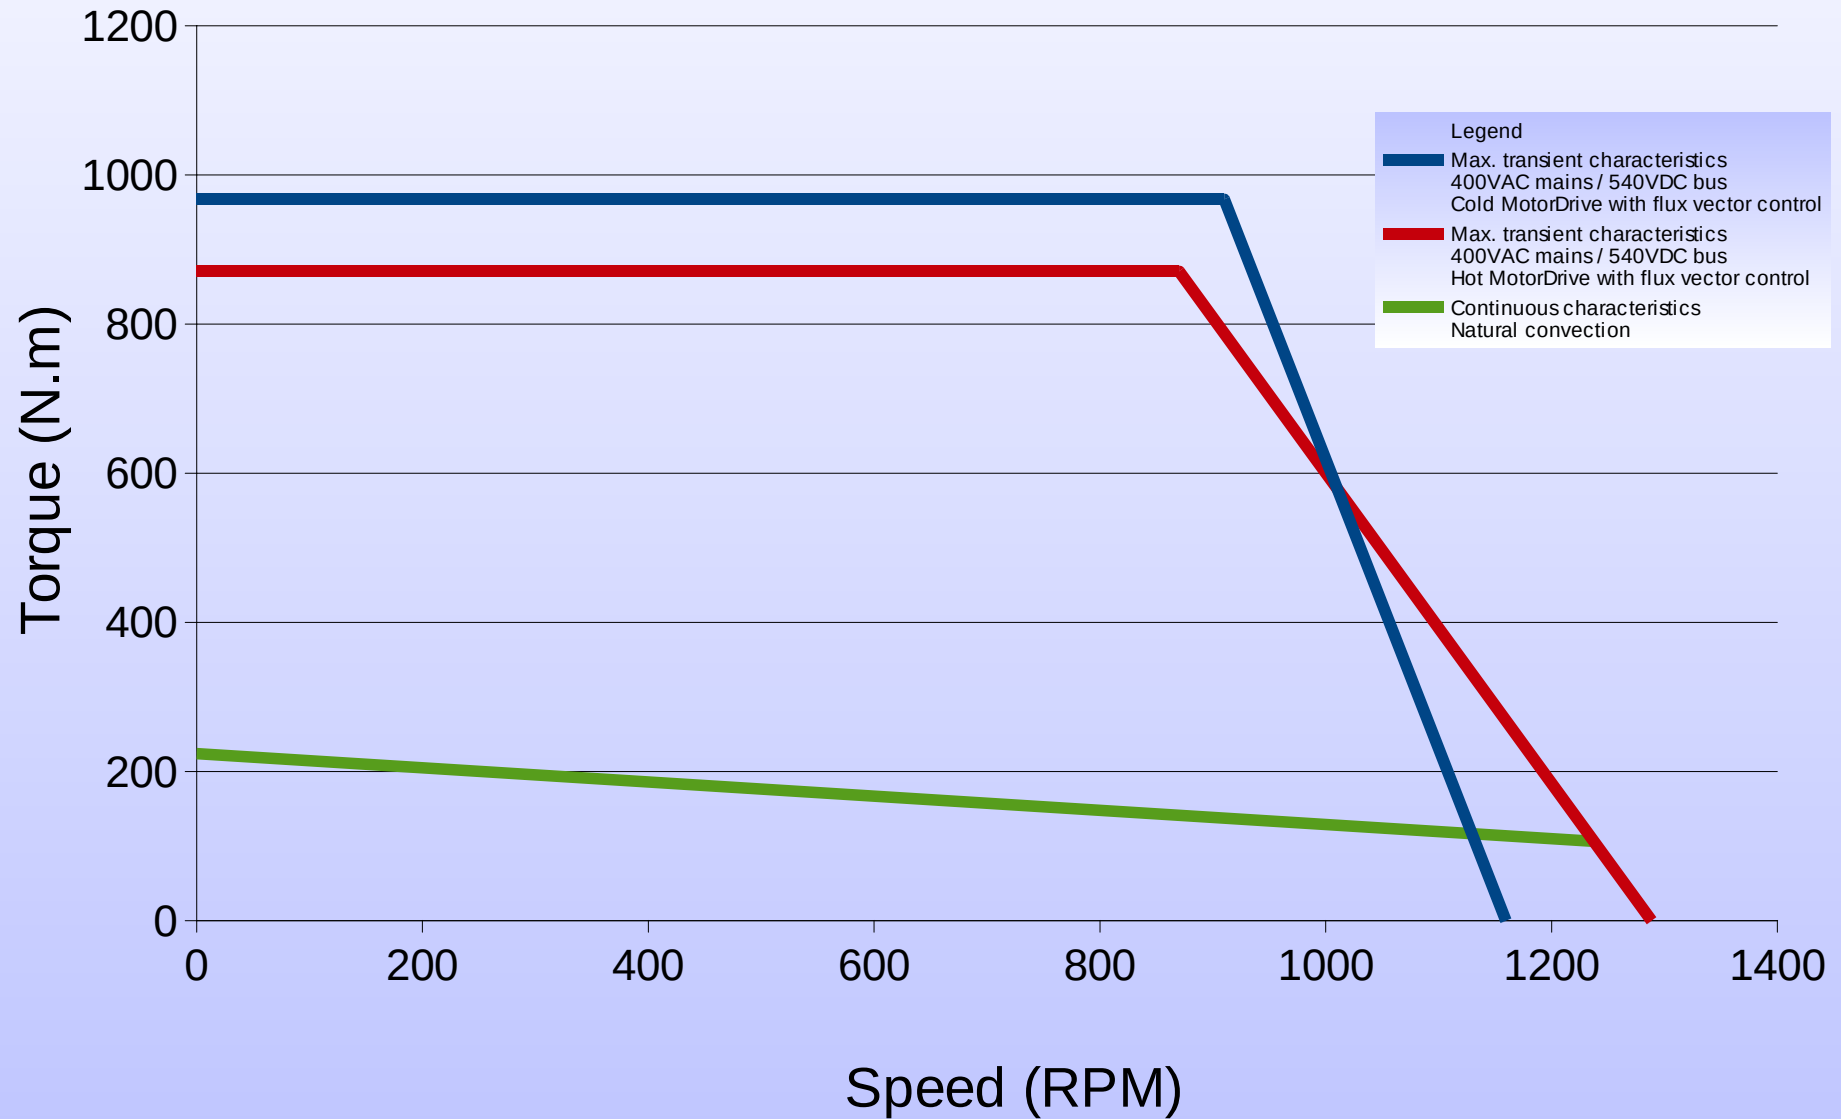

300ST1M 200rpm

Torque vs Speed Characteristics

300ST1M 800rpm

Torque vs Speed Characteristics

300ST2M 200rpm

Torque vs Speed Characteristics

300ST2M 800rpm

Torque vs Speed Characteristics

300ST3M 200rpm

Torque vs Speed Characteristics

300ST3M 800rpm

Torque vs Speed Characteristics

300ST4M 200rpm

Torque vs Speed Characteristics

300ST4M 800rpm

Torque vs Speed Characteristics

300ST5M 200rpm

Torque vs Speed Characteristics

300ST5M 800rpm

Torque vs Speed Characteristics

300ST6M 200rpm

Torque vs Speed Characteristics

300ST6M 800rpm

Torque vs Speed Characteristics